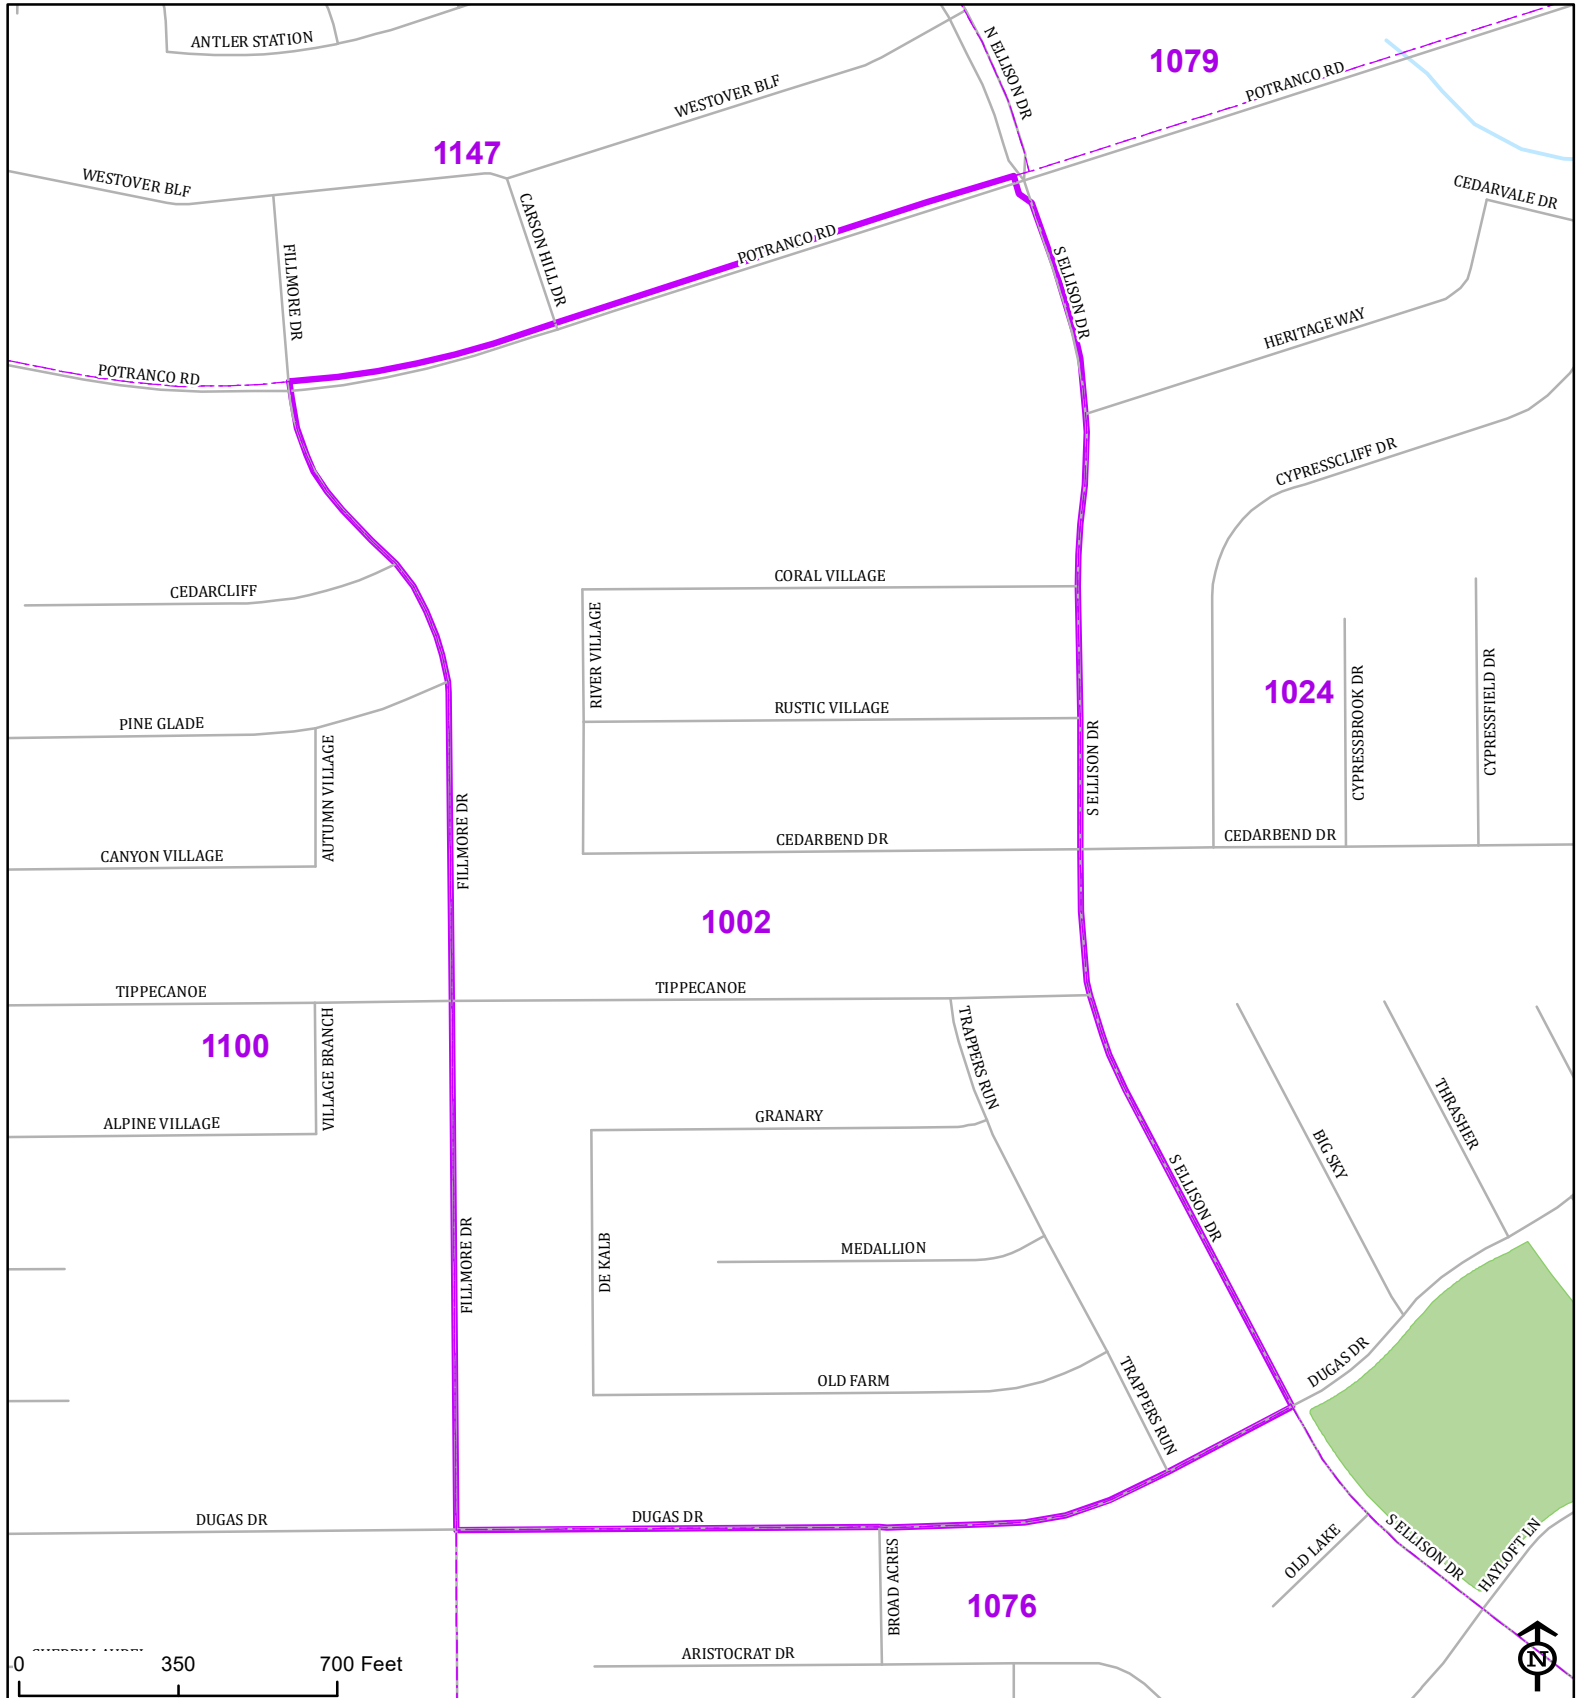

Bexar County

Voter Precinct 1002

Prepared for Bexar County Elections
 1103 S. Frio, Suite 100
 San Antonio, Texas 78207
 Web: elections.bexar.org

Legend
 Streets