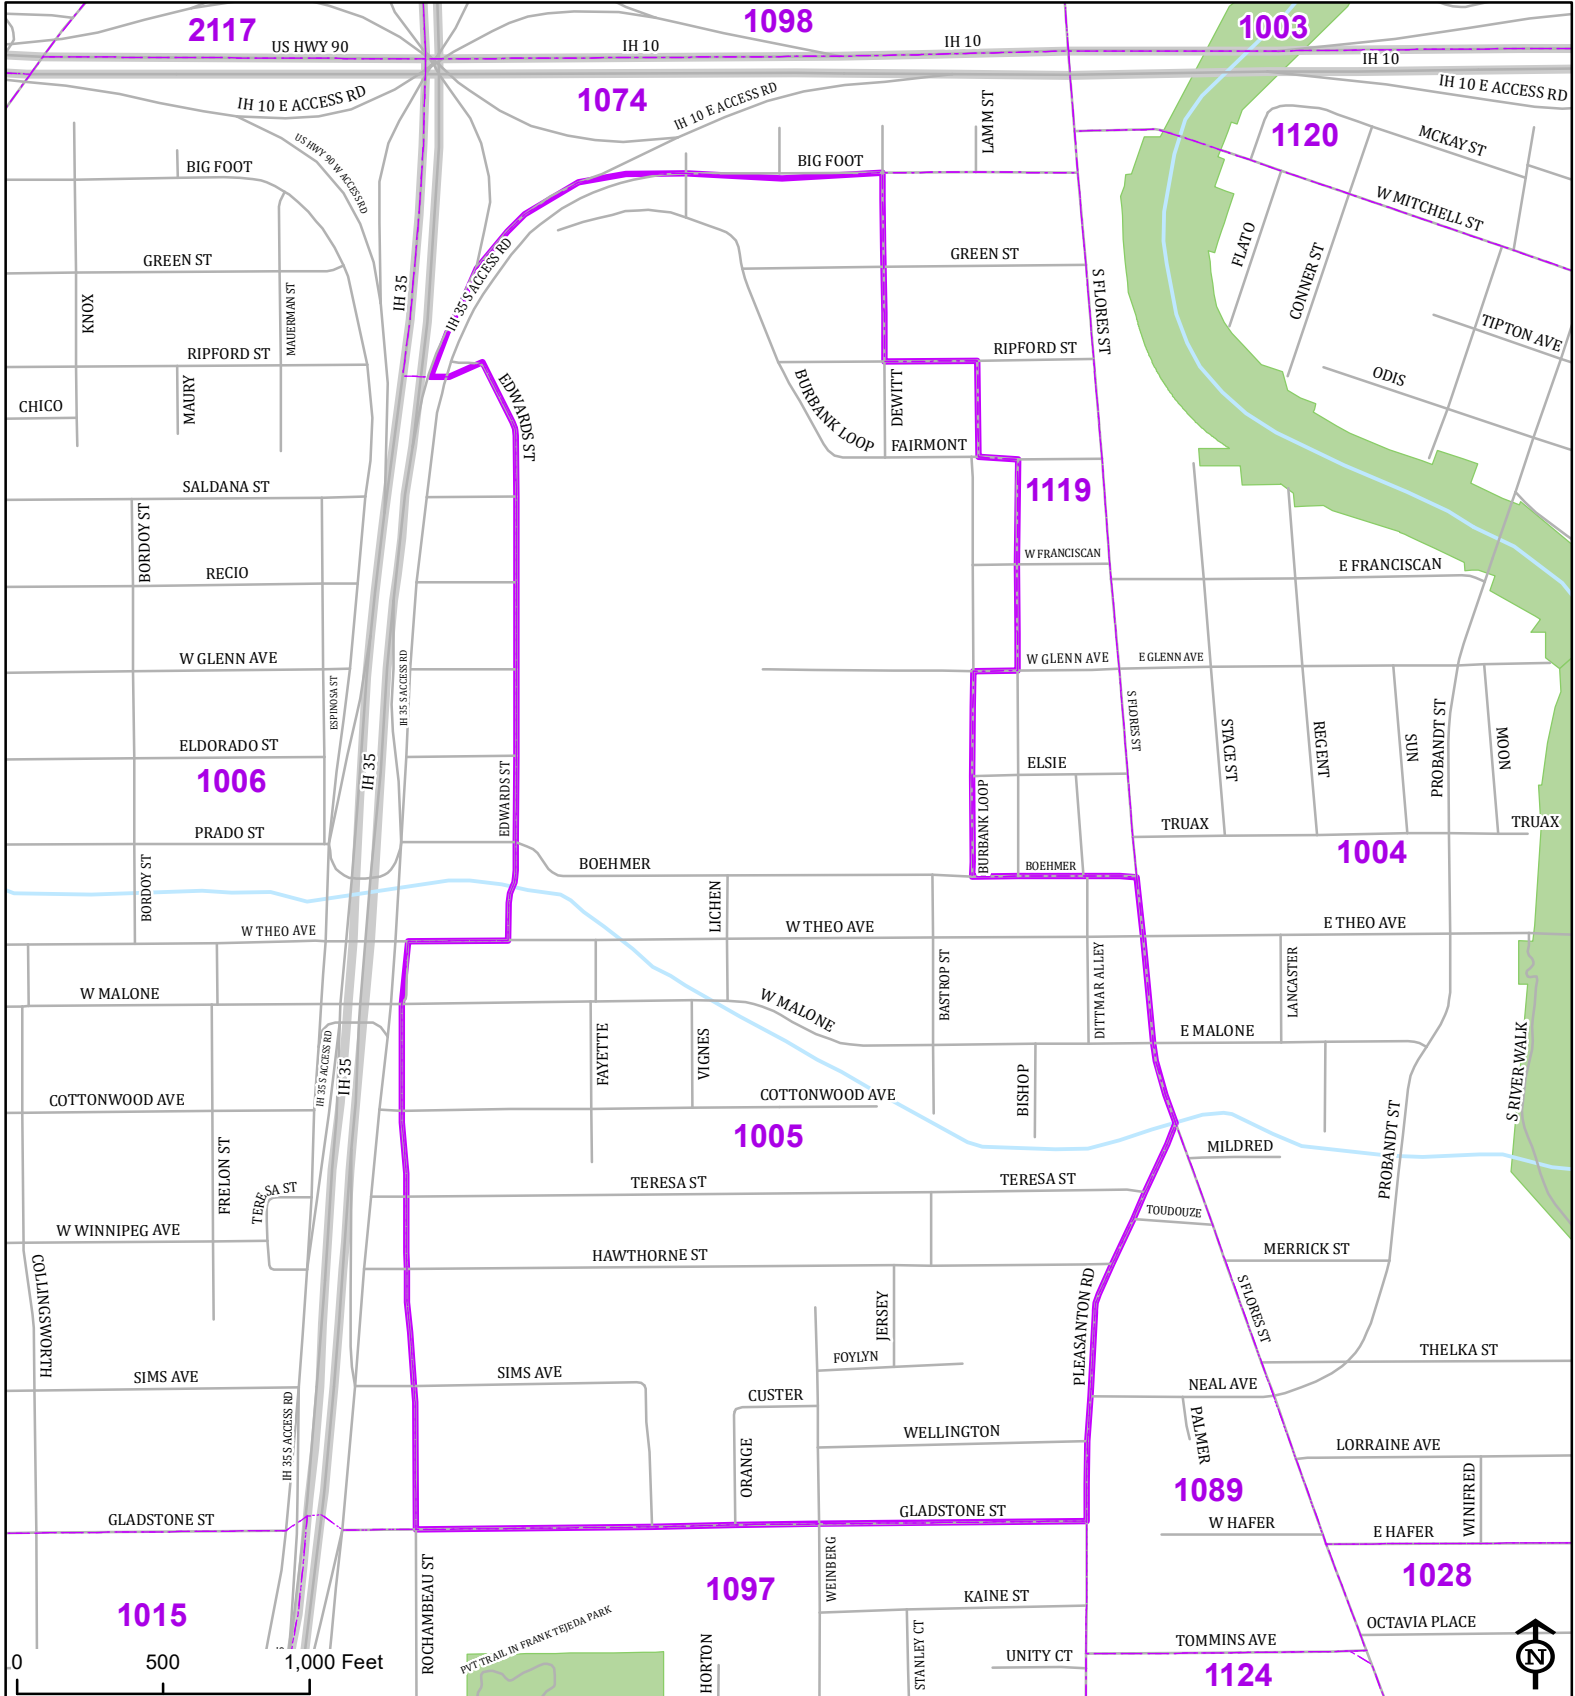

Bexar County

Voter Precinct 1005

Prepared for Bexar County Elections
 1103 S. Frio, Suite 100
 San Antonio, Texas 78207
 Web: elections.bexar.org

Legend
 Streets