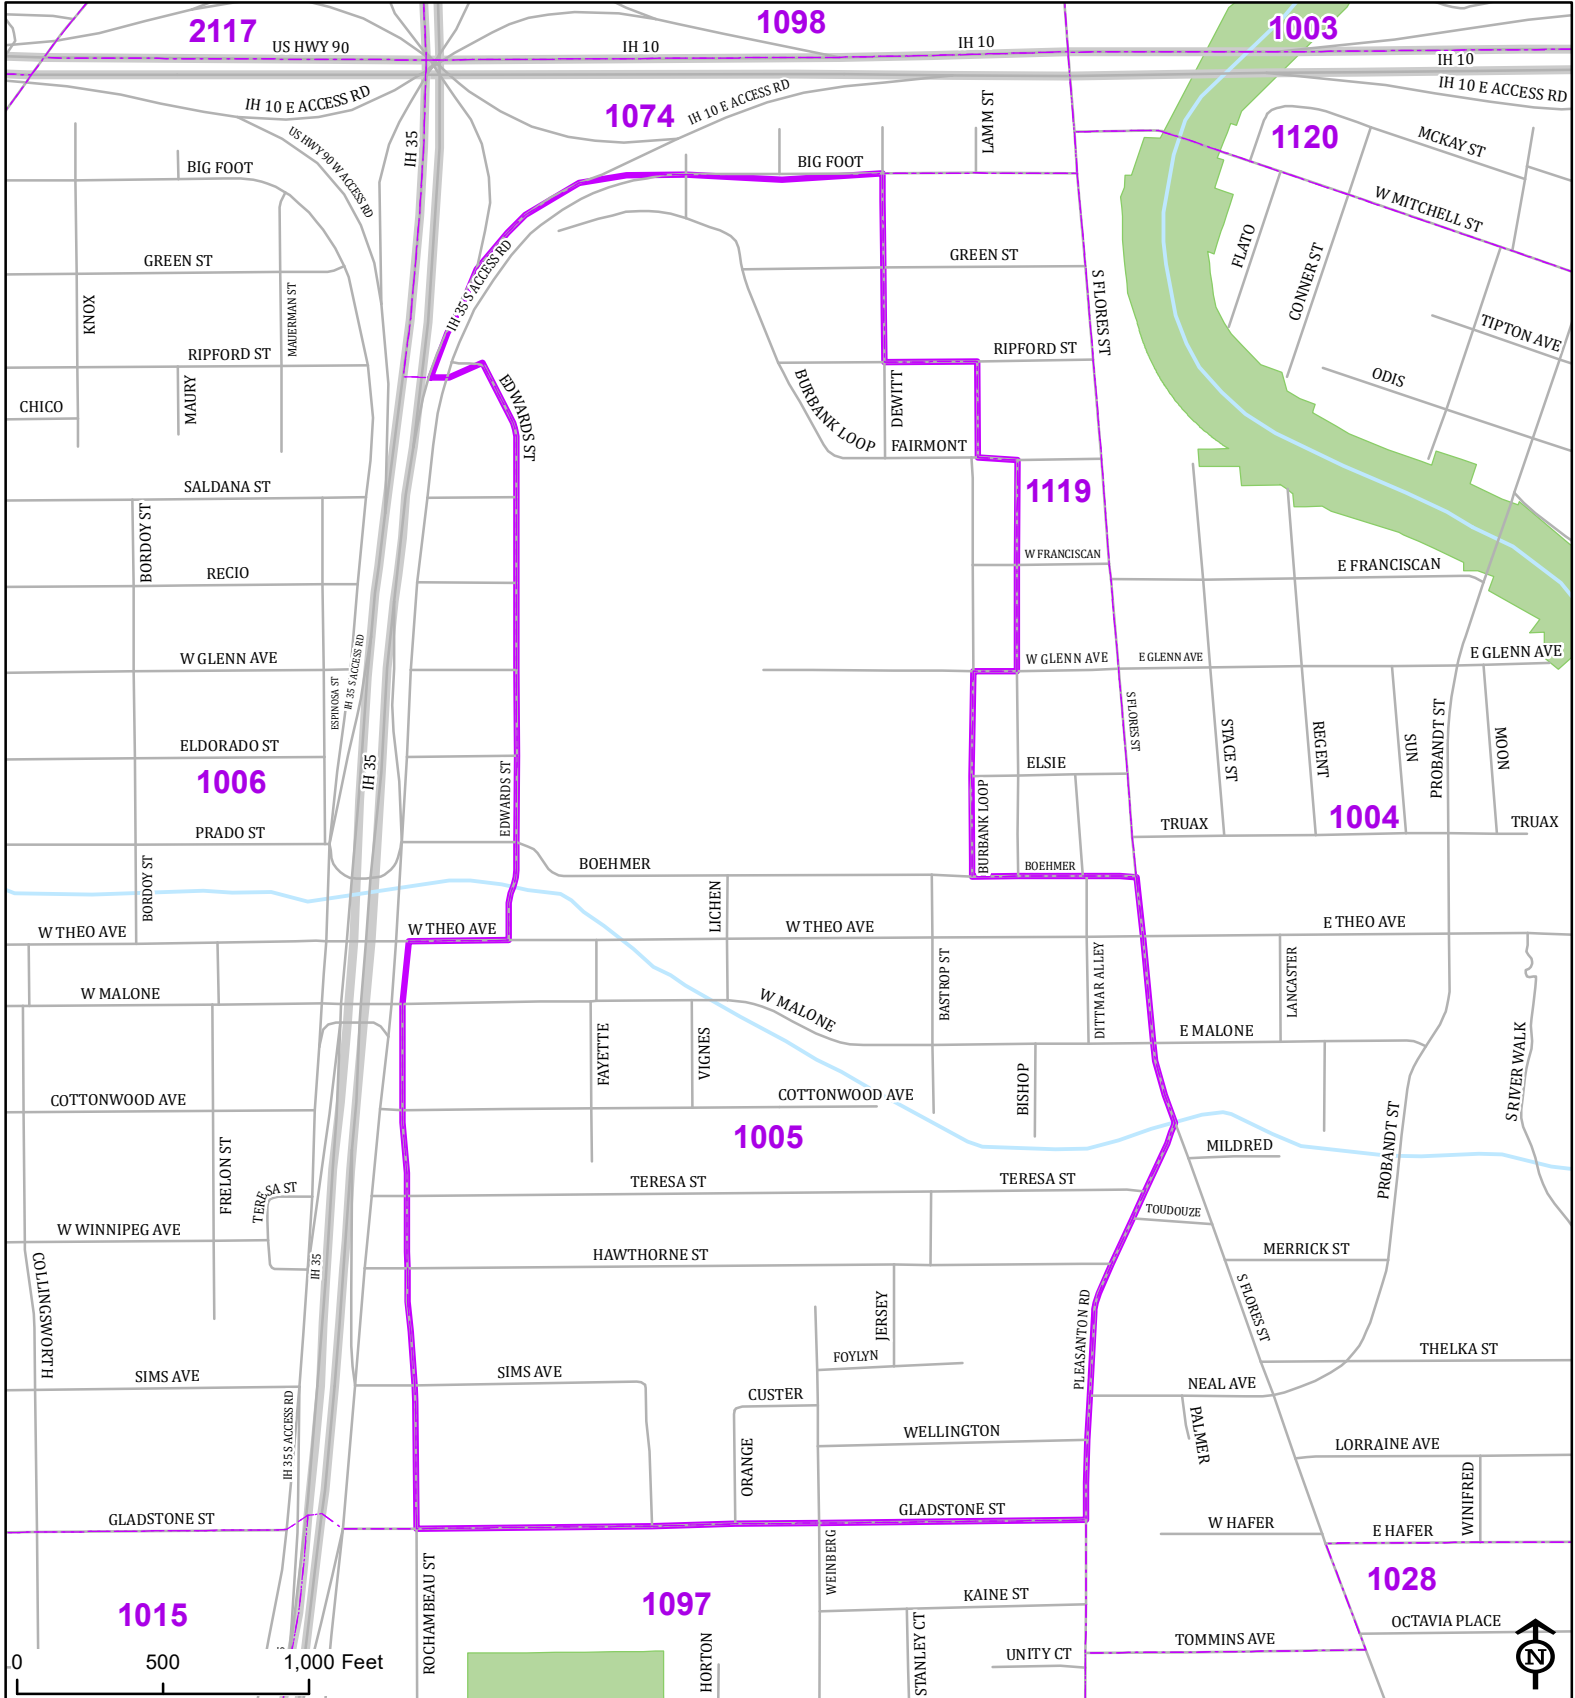

Bexar County

Voter Precinct 1005

Prepared for Bexar County Elections
 1103 S. Frio, Suite 100
 San Antonio, Texas 78207
 Web: elections.bexar.org

Legend
 Streets