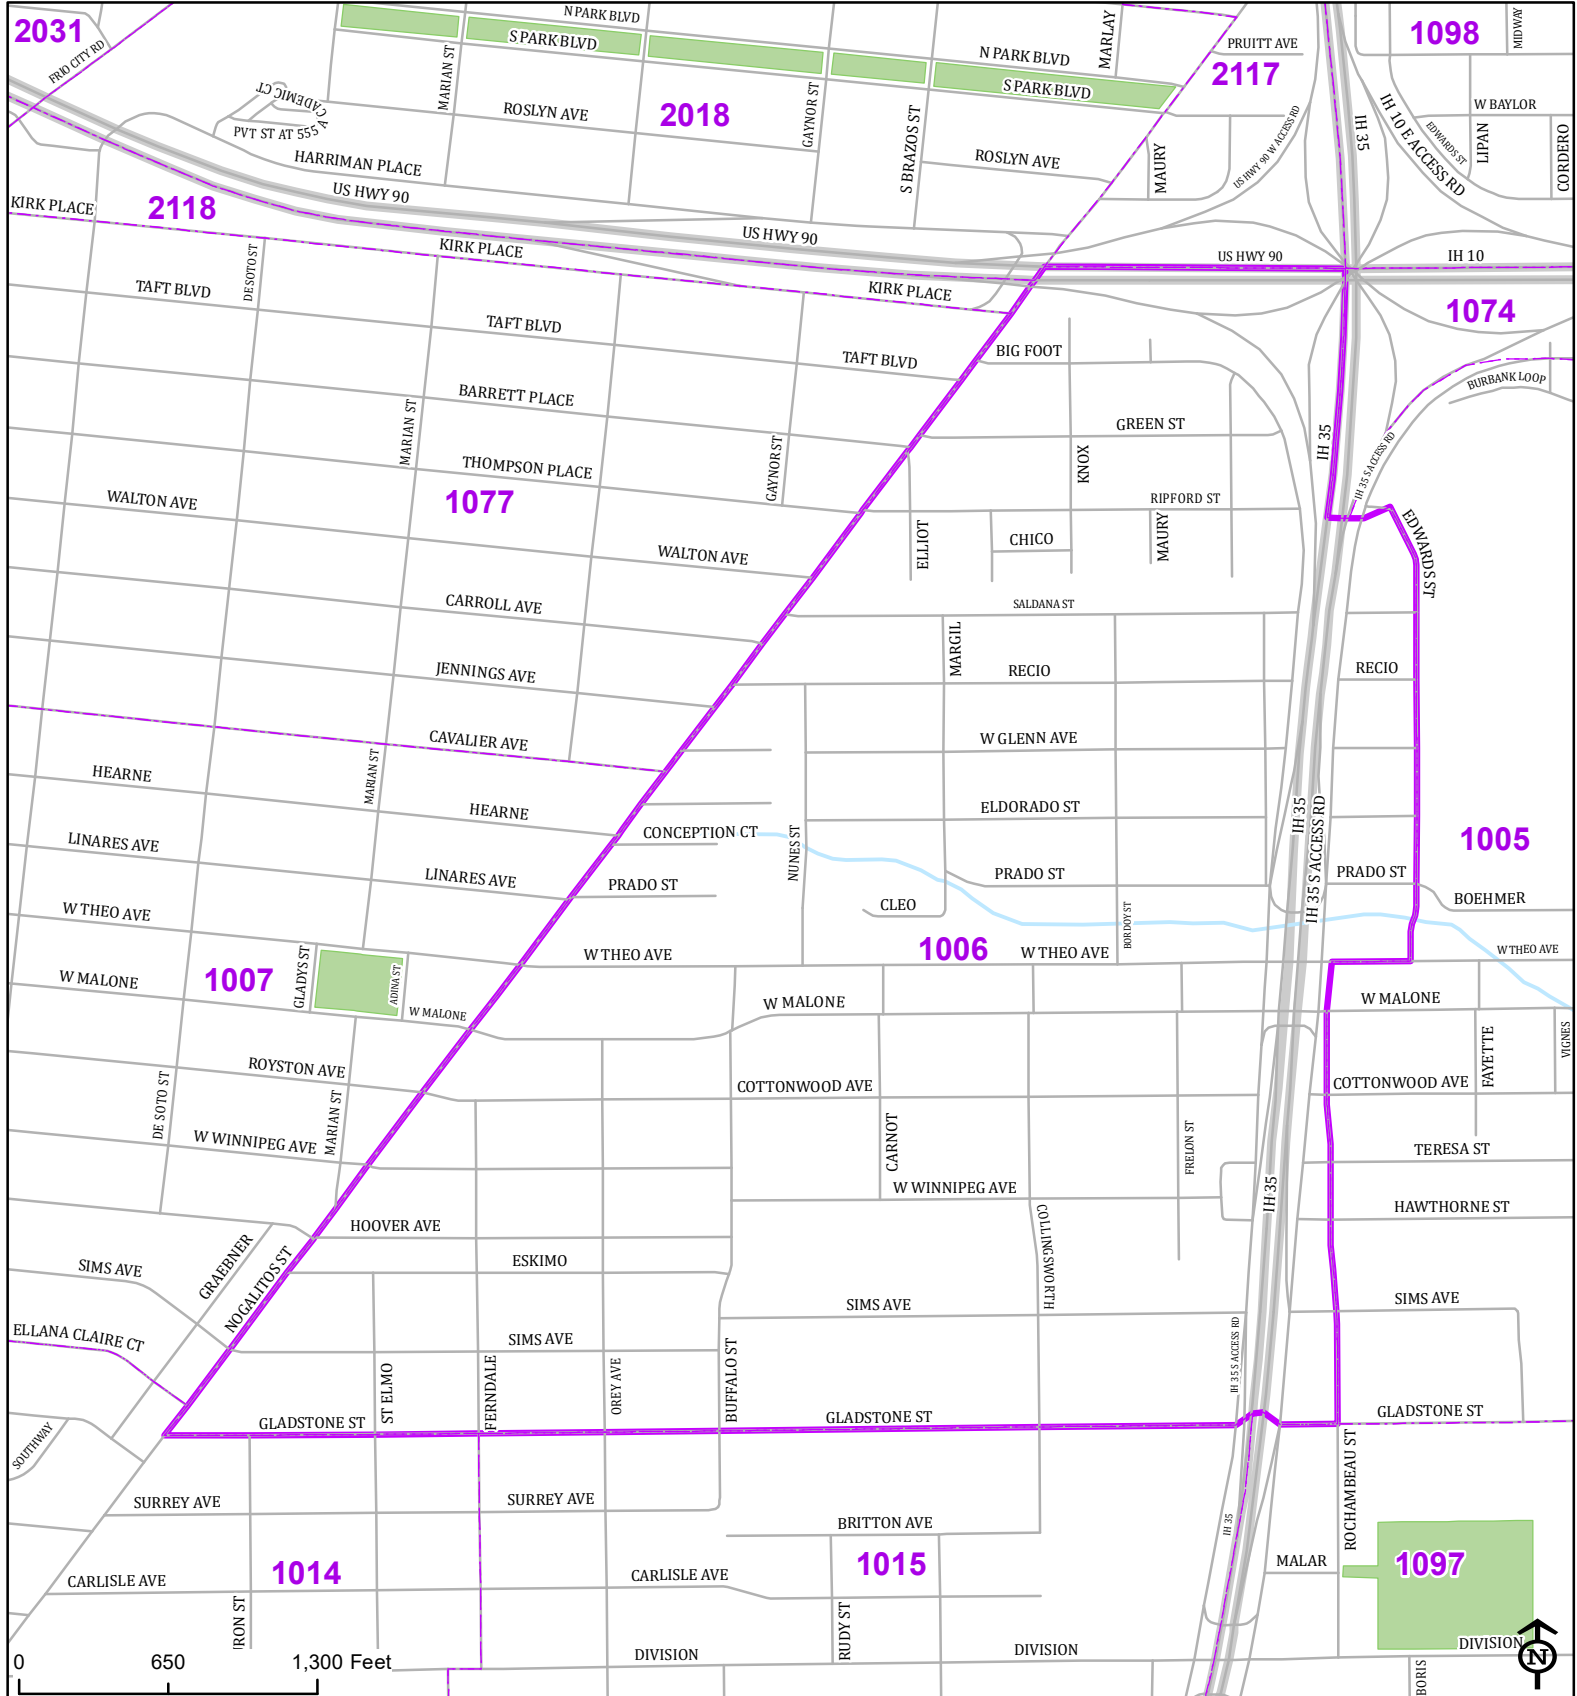

Bexar County

Voter Precinct 1006

Prepared for Bexar County Elections
 1103 S. Frio, Suite 100
 San Antonio, Texas 78207
 Web: elections.bexar.org

Legend
 Streets