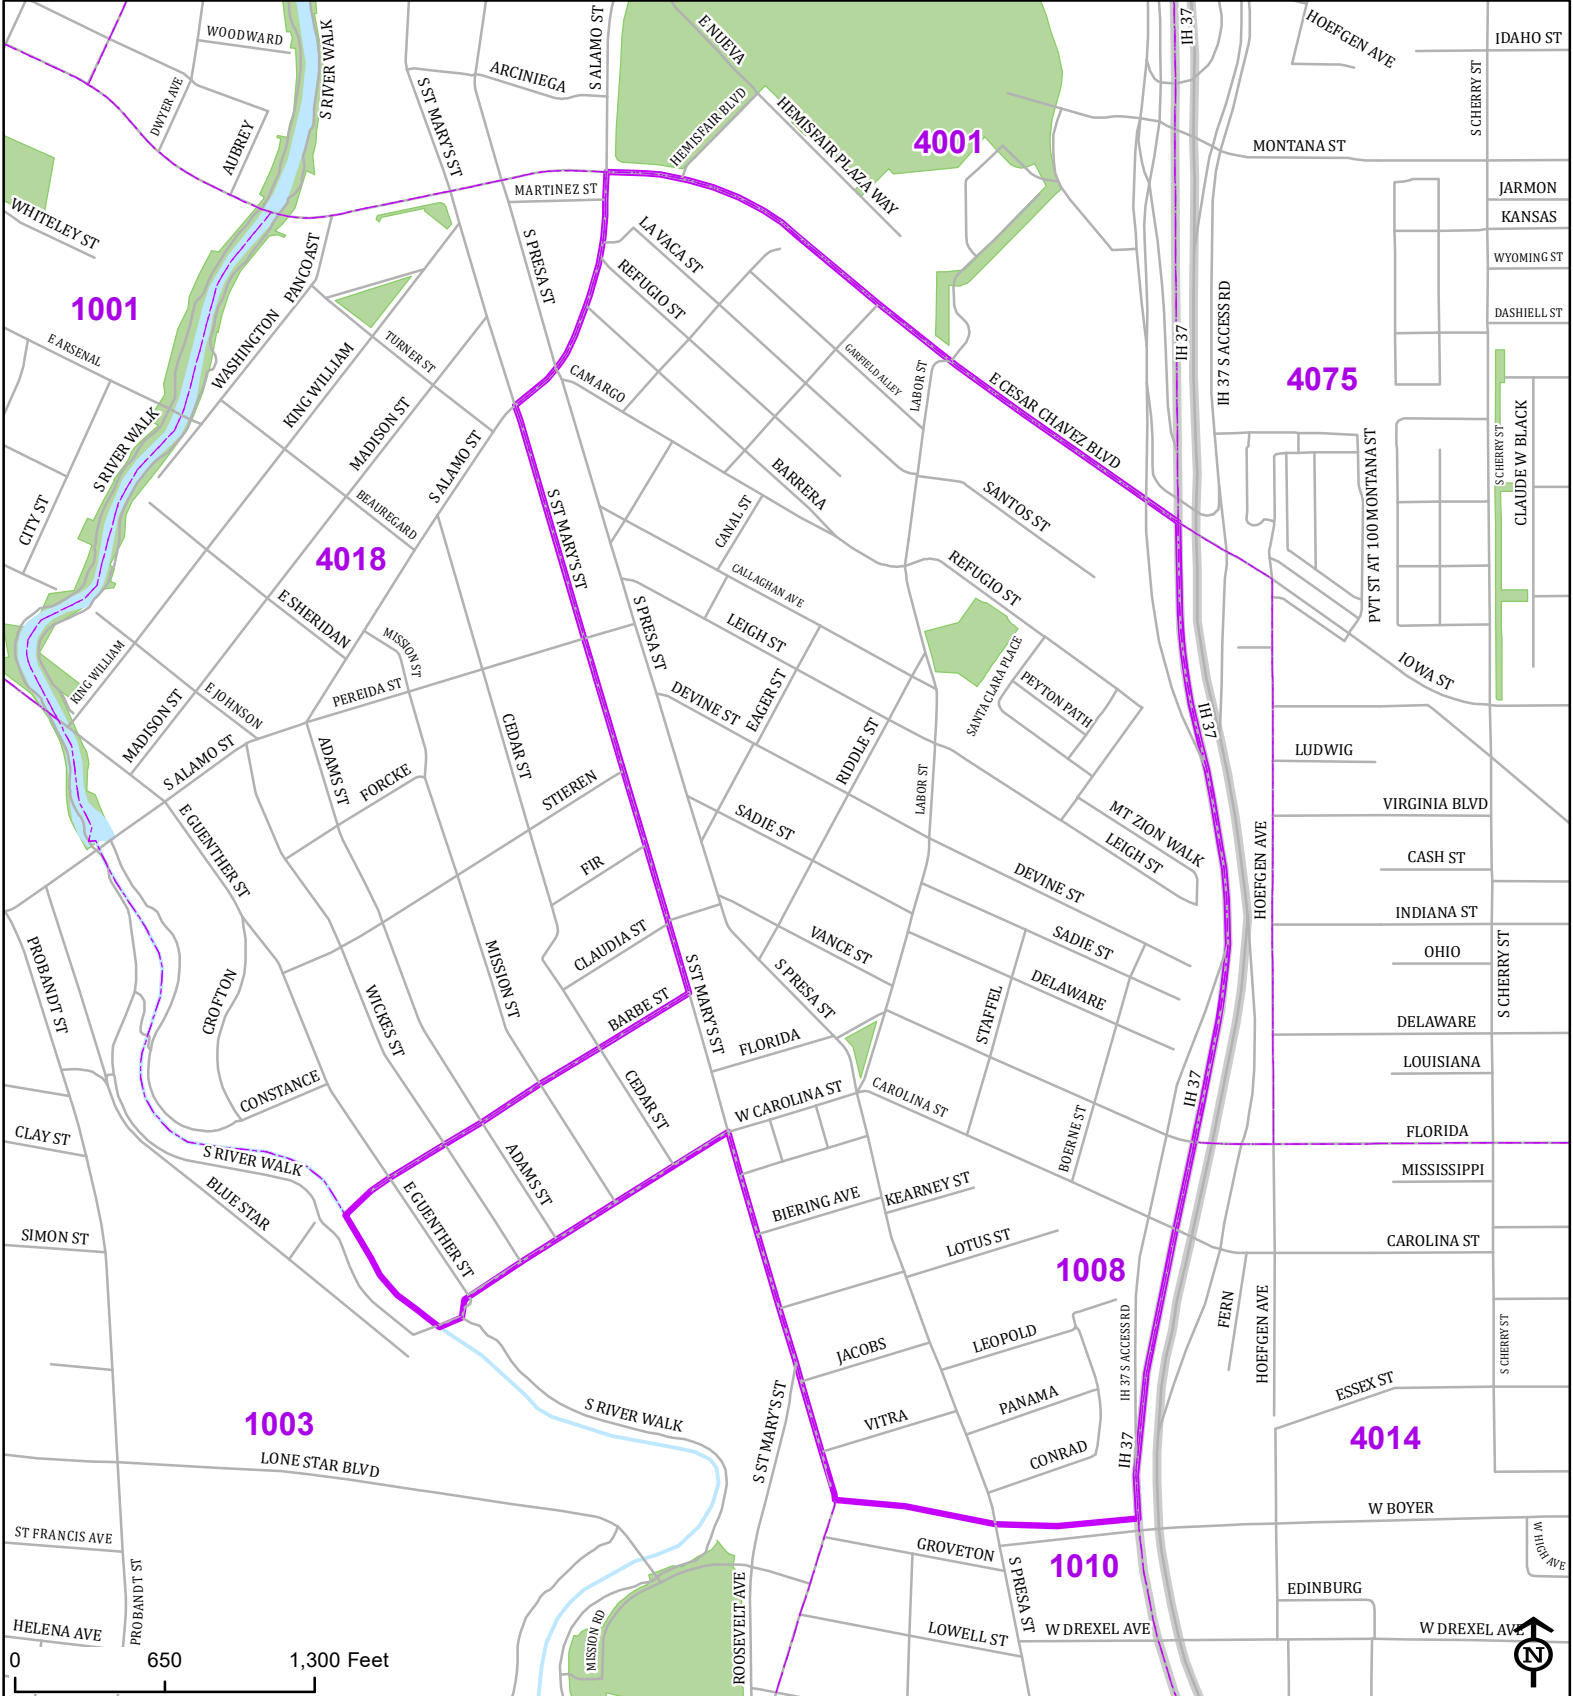

Bexar County

Voter Precinct 1008

Prepared for Bexar County Elections
 1103 S. Frio, Suite 100
 San Antonio, Texas 78207
 Web: elections.bexar.org

Legend
 Streets