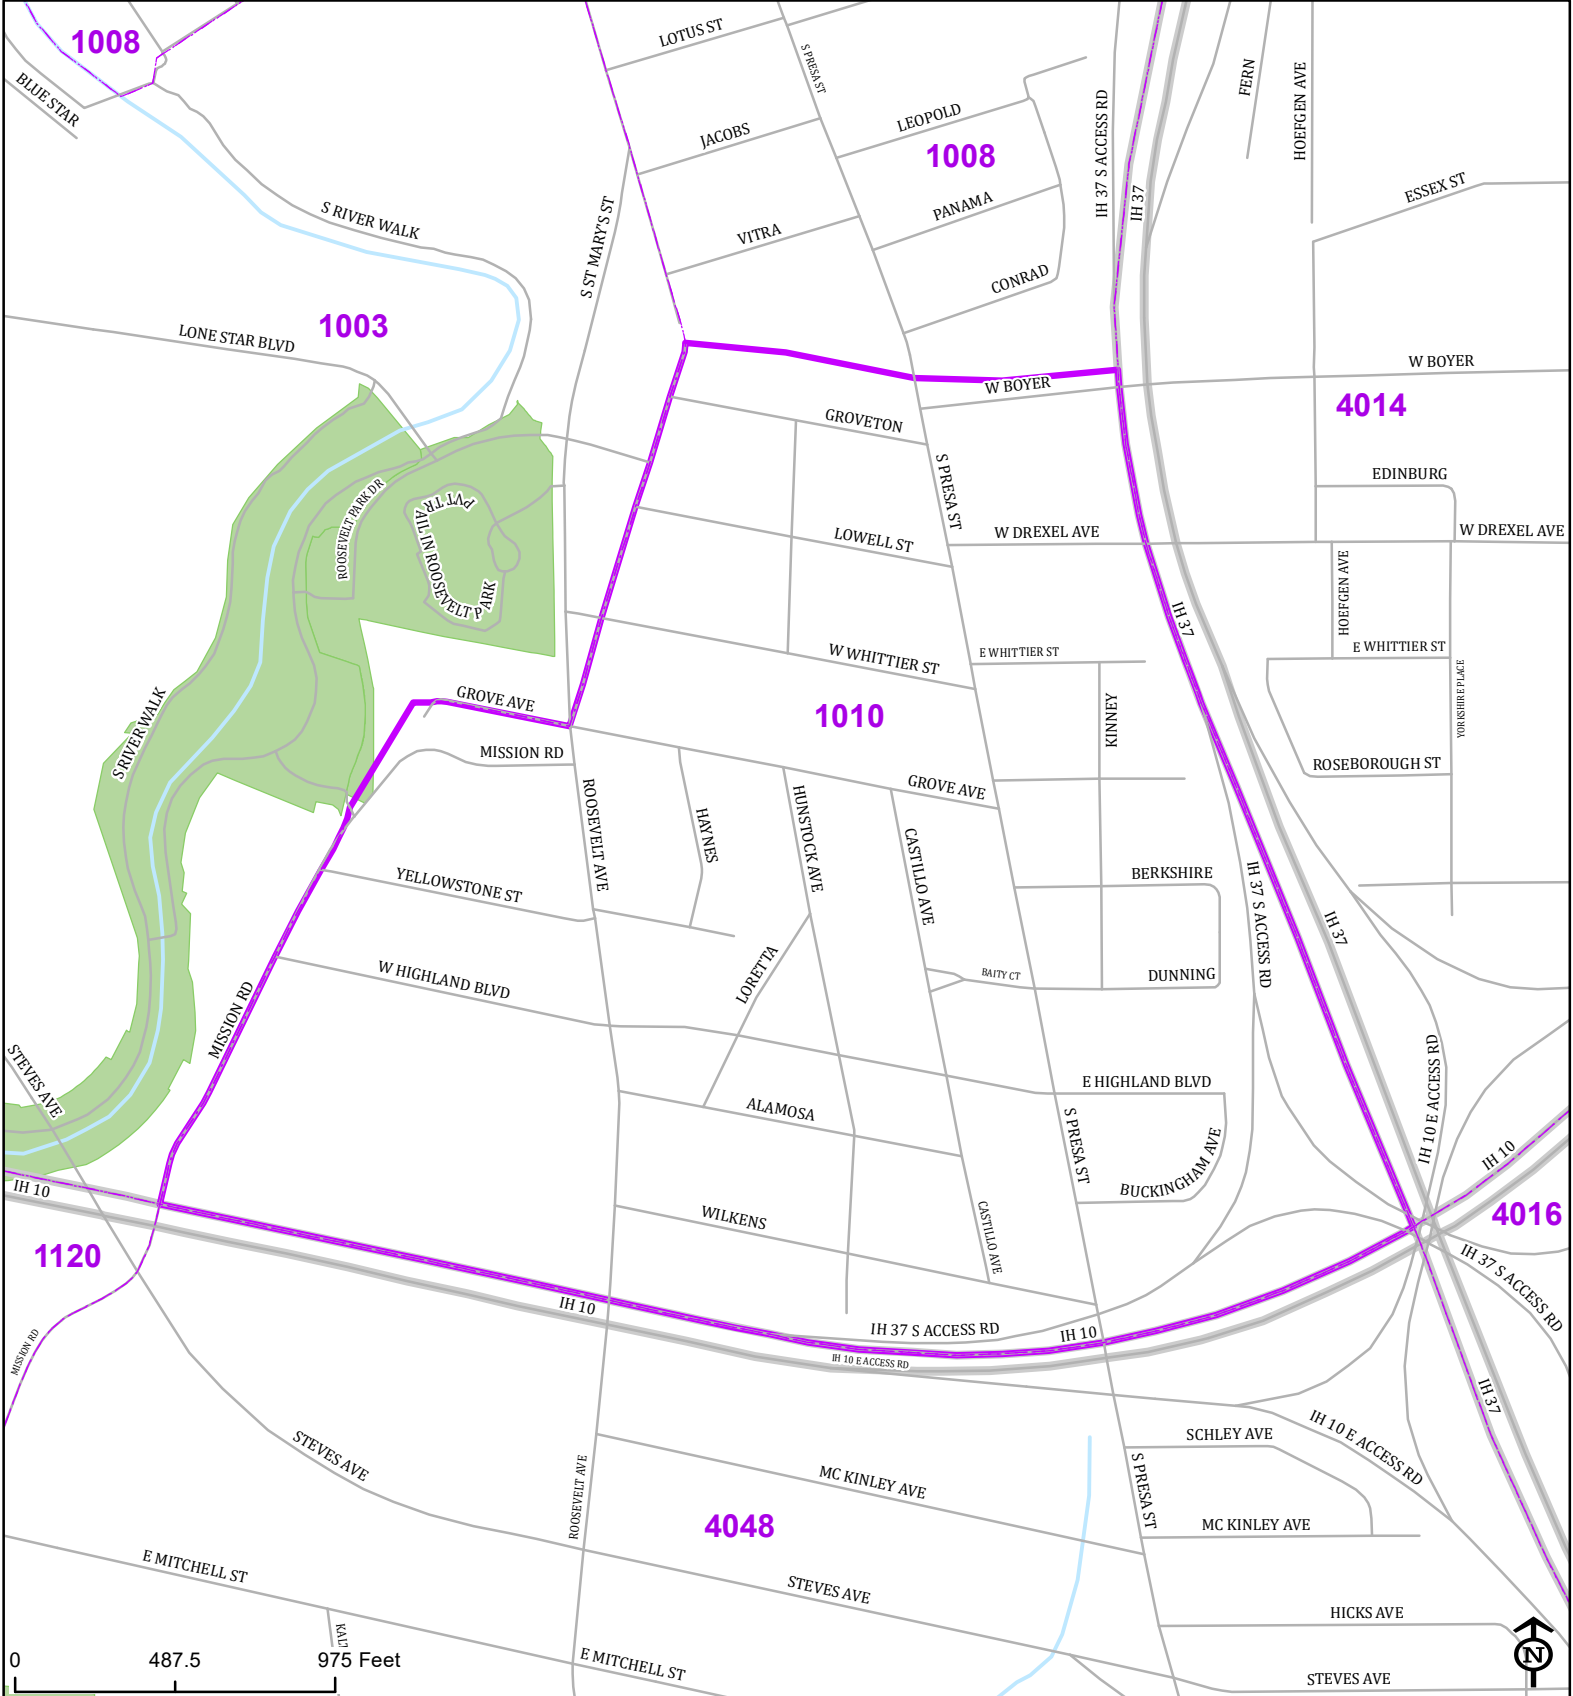

Bexar County

Voter Precinct 1010

Prepared for Bexar County Elections
 1103 S. Frio, Suite 100
 San Antonio, Texas 78207
 Web: elections.bexar.org

Legend
 Streets