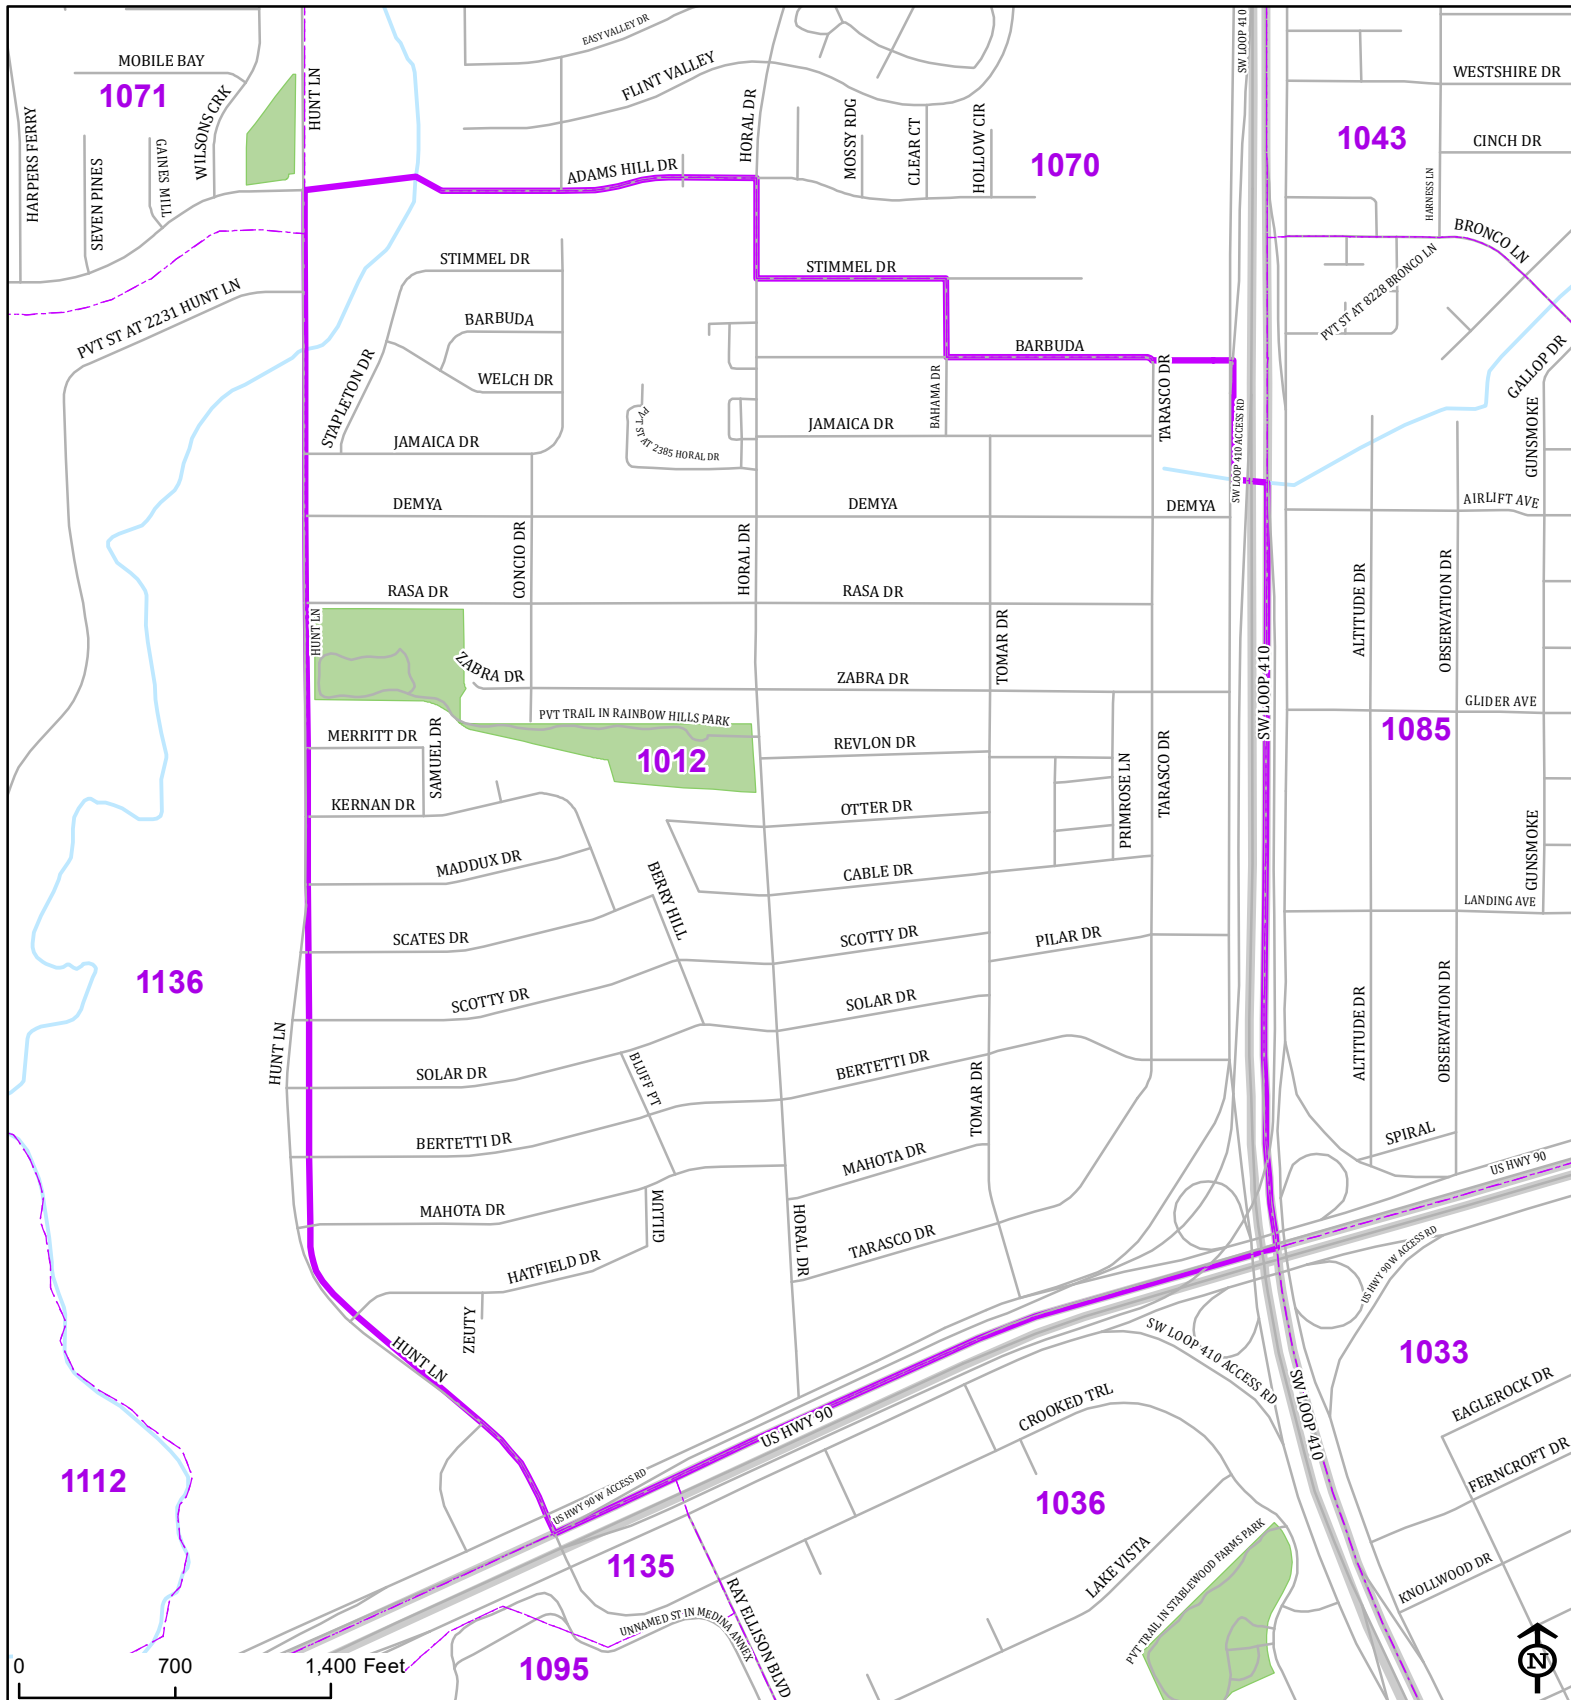

Bexar County

Voter Precinct 1012

Prepared for Bexar County Elections
 1103 S. Frio, Suite 100
 San Antonio, Texas 78207
 Web: elections.bexar.org

Legend
 Streets