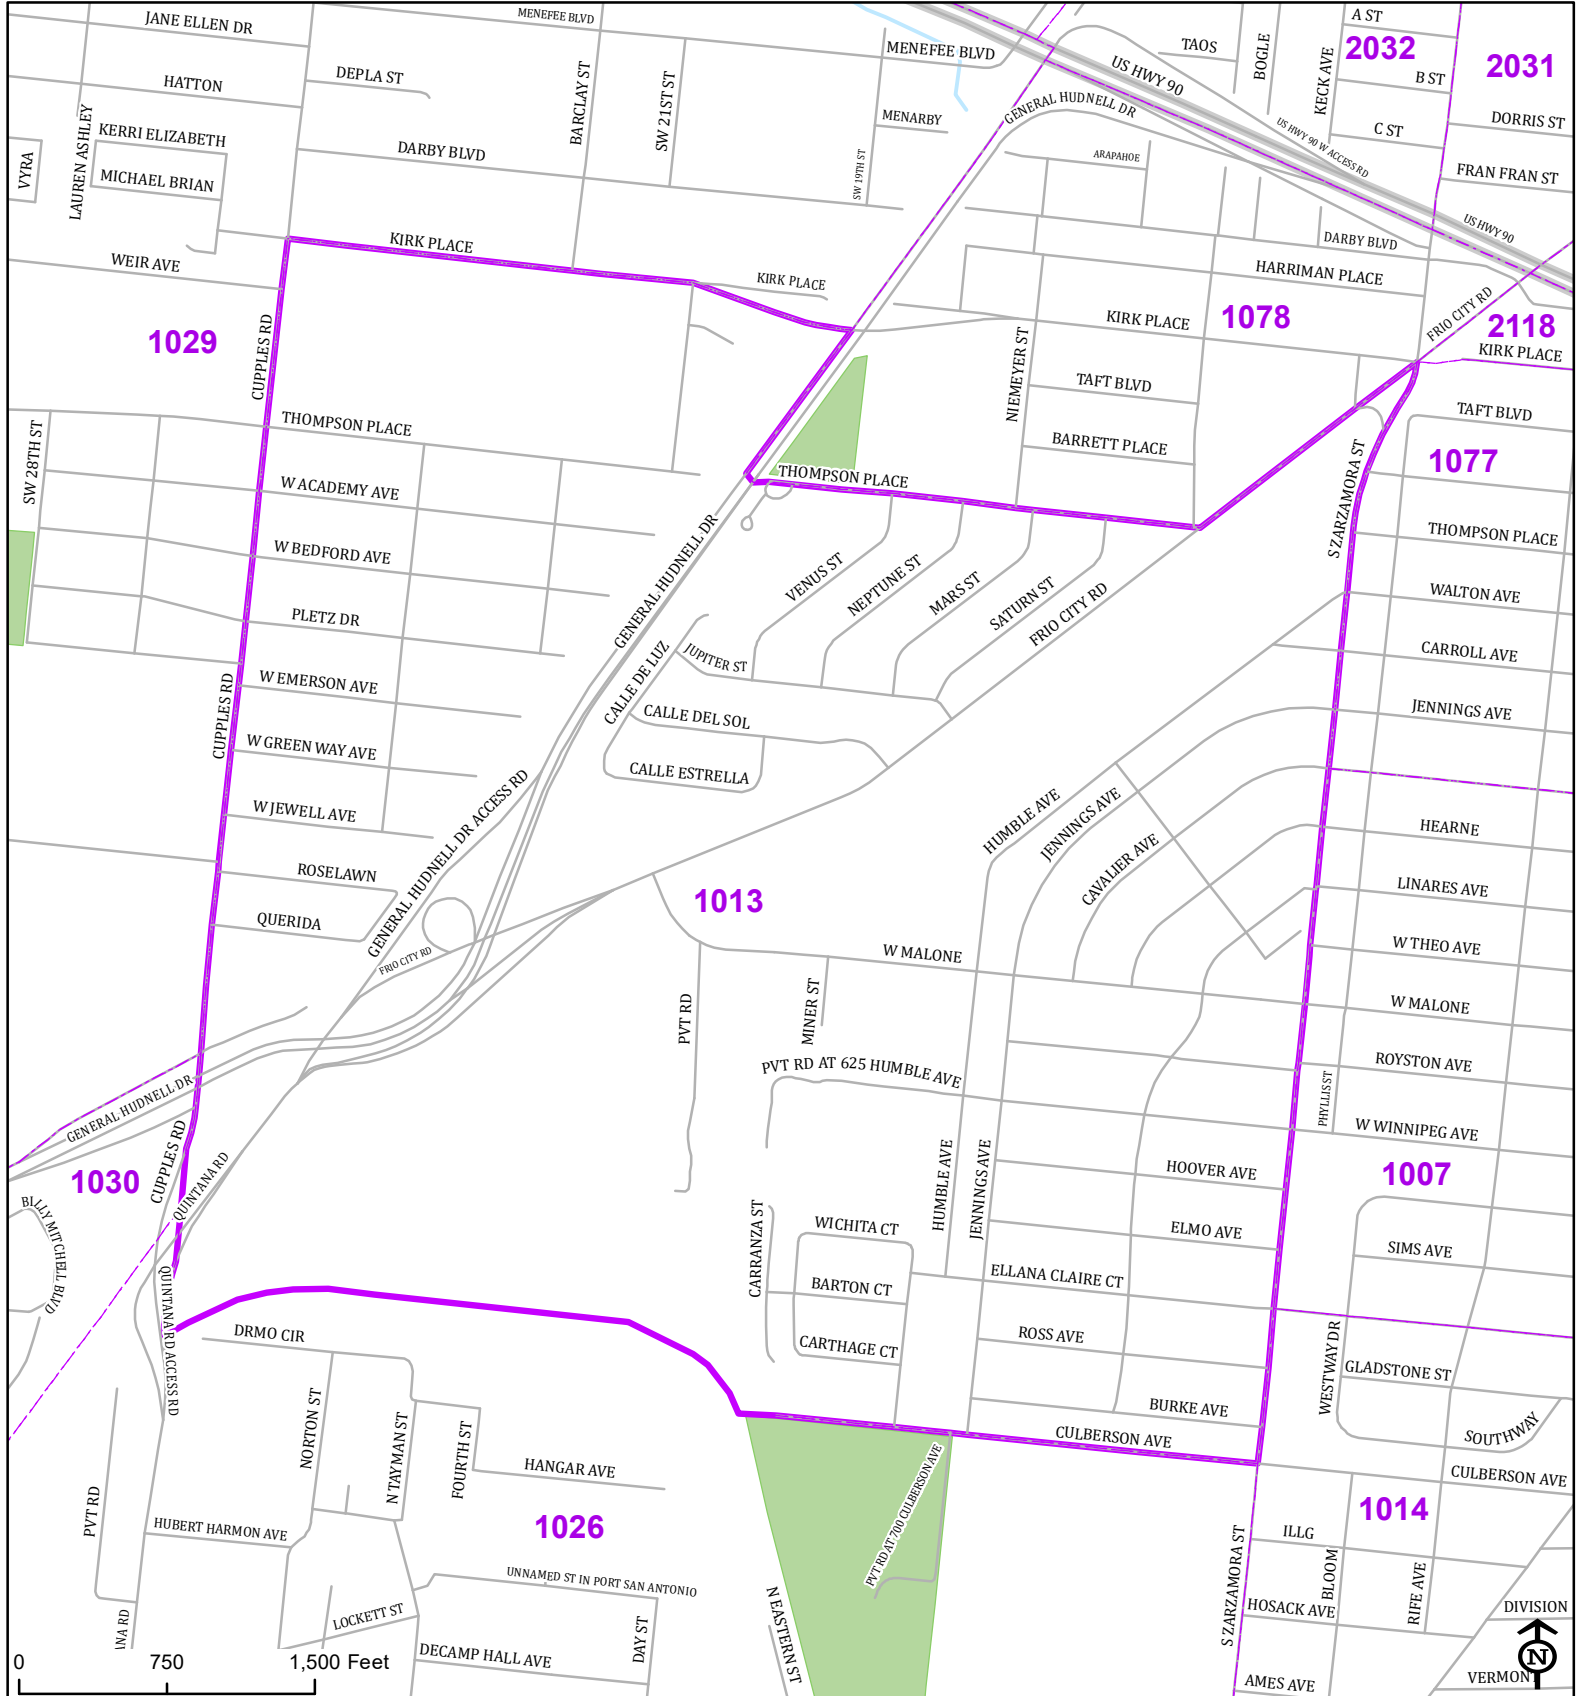

Bexar County

Voter Precinct 1013

Prepared for Bexar County Elections
 1103 S. Frio, Suite 100
 San Antonio, Texas 78207
 Web: elections.bexar.org

Legend
 Streets