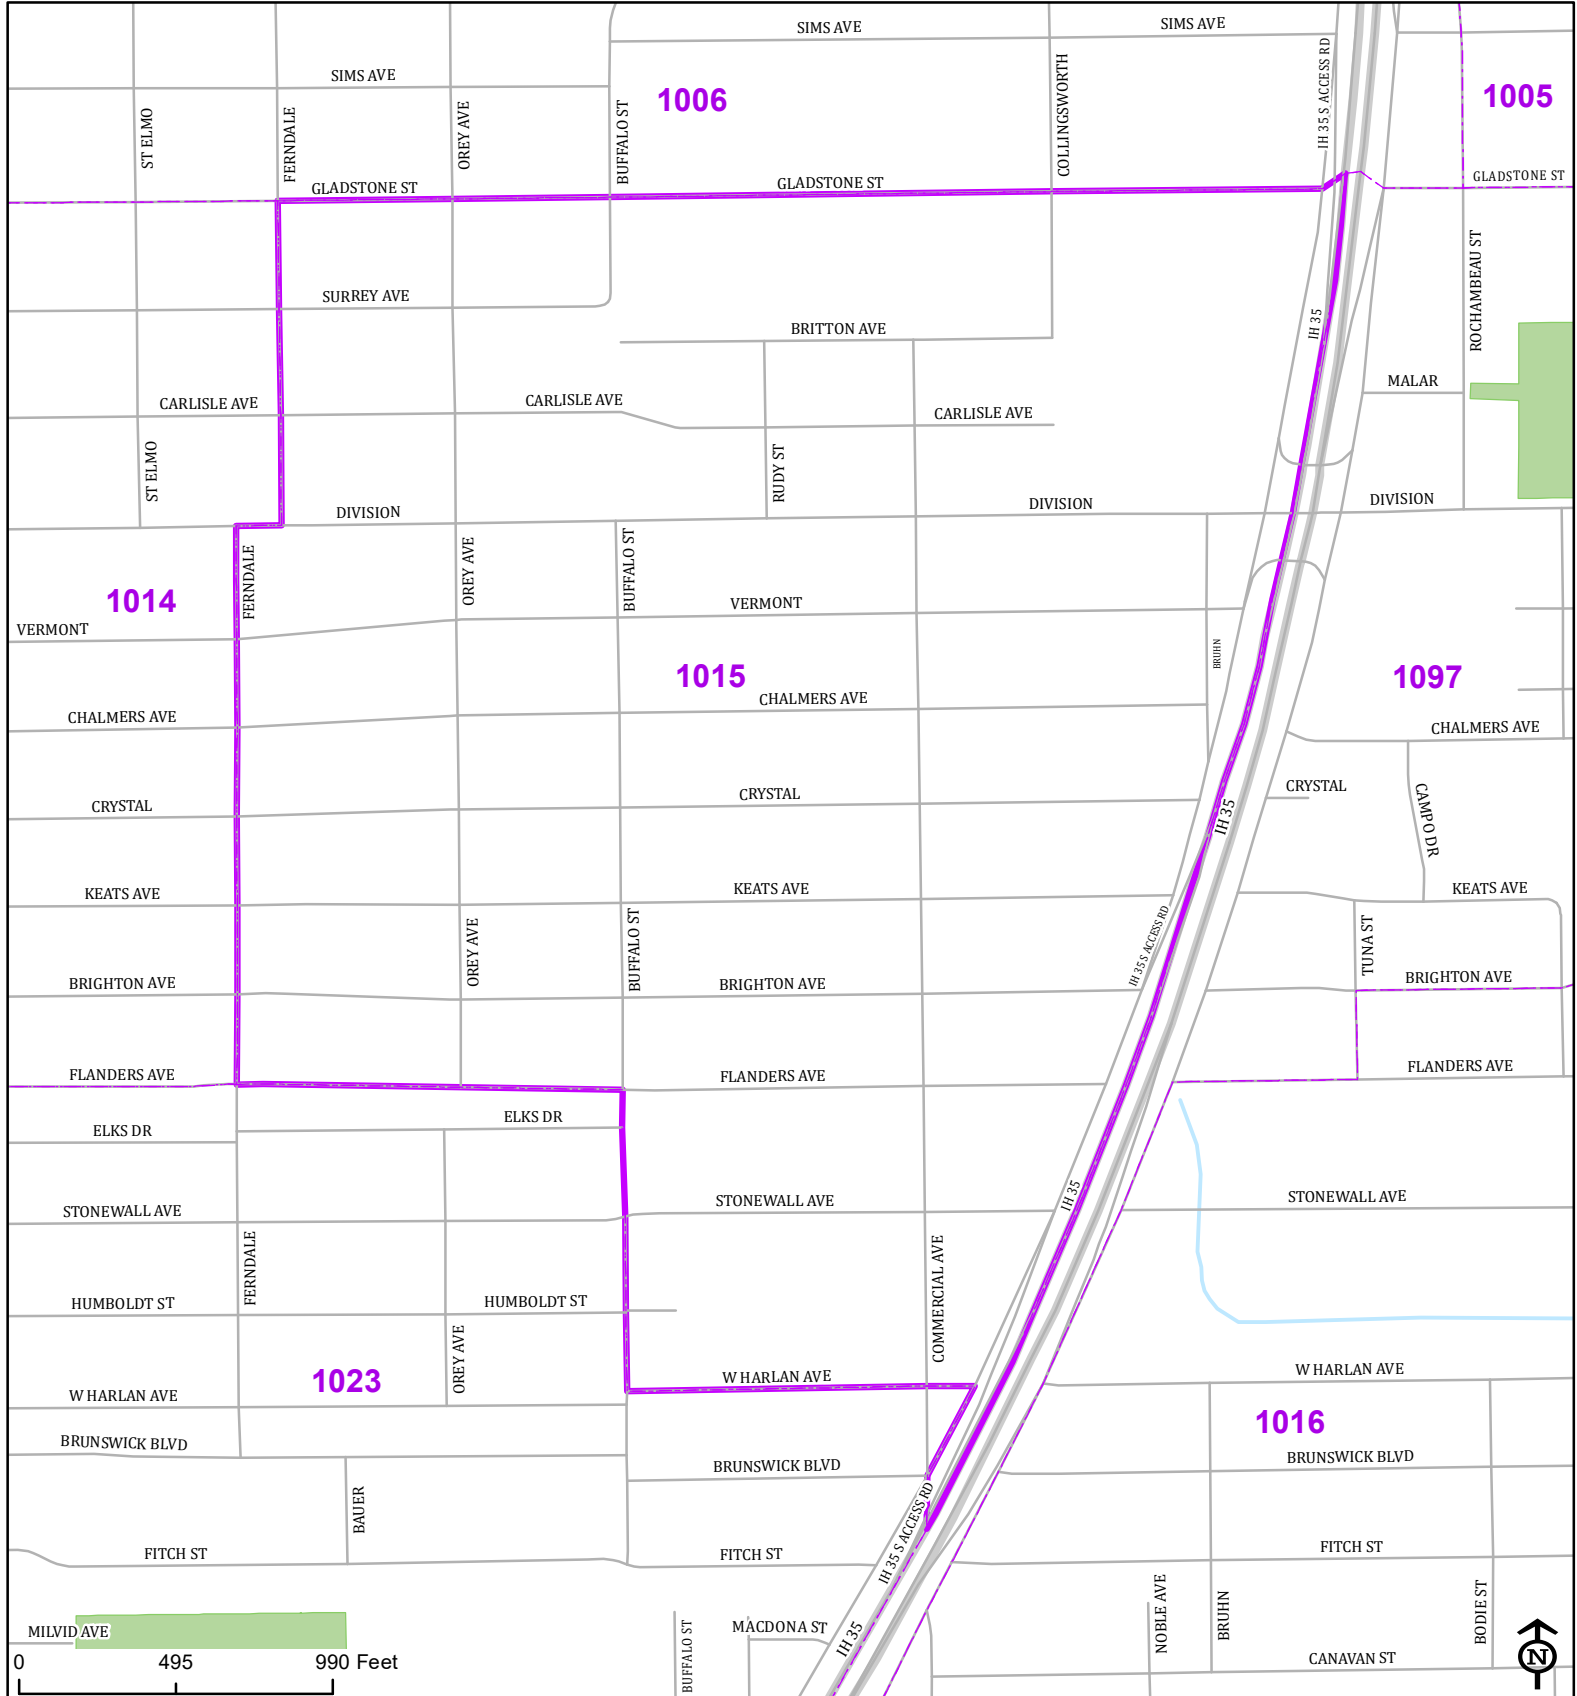

Bexar County

Voter Precinct 1015

Prepared for Bexar County Elections
 1103 S. Frio, Suite 100
 San Antonio, Texas 78207
 Web: elections.bexar.org

Legend
 Streets