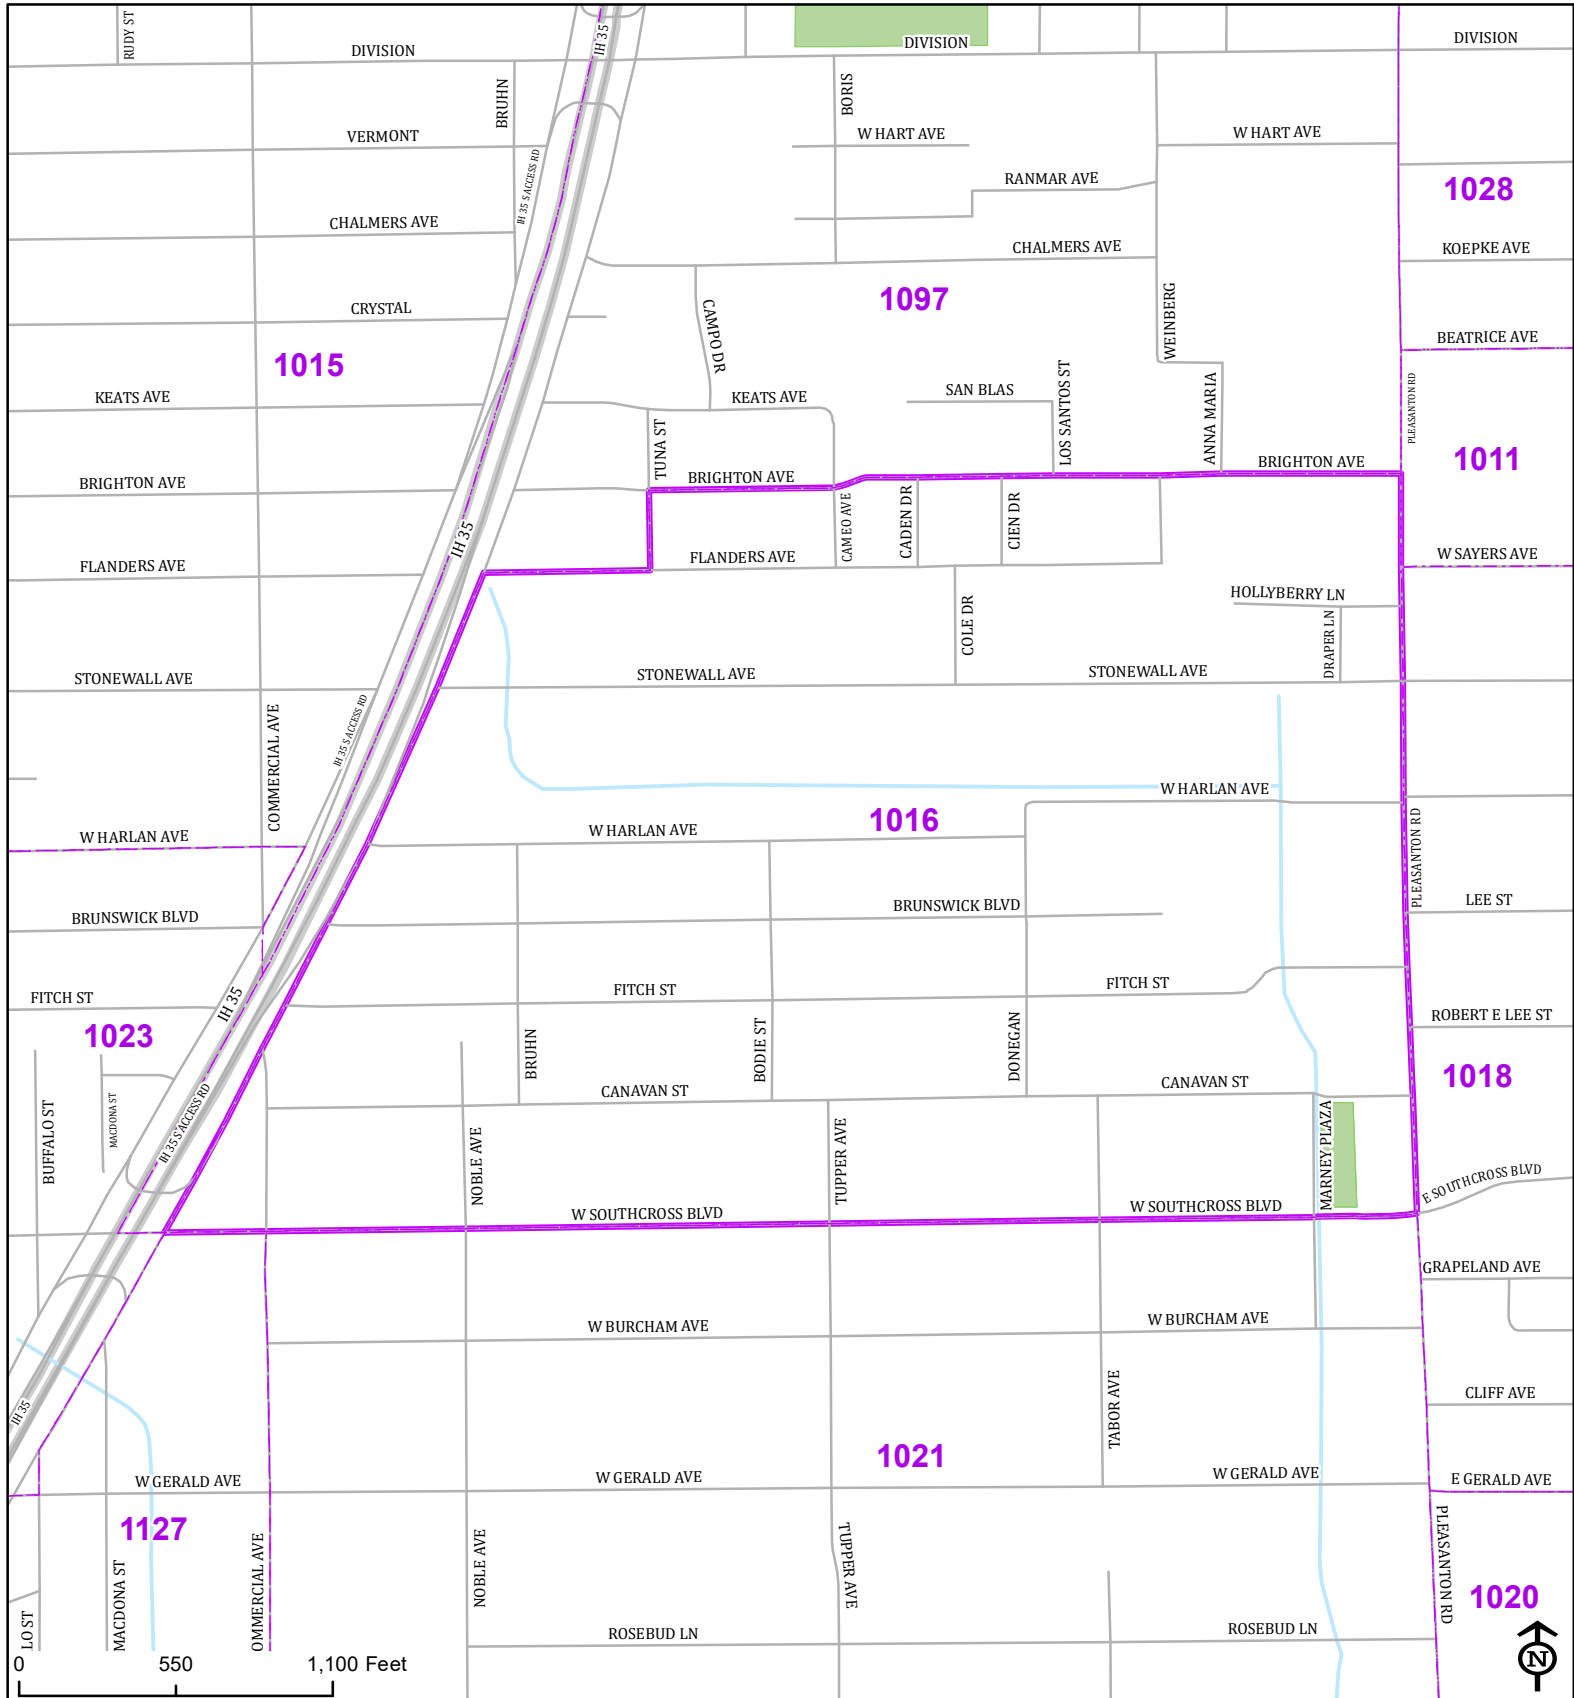

Bexar County

Voter Precinct 1016

Prepared for Bexar County Elections
 1103 S. Frio, Suite 100
 San Antonio, Texas 78207
 Web: elections.bexar.org

Legend
 Streets