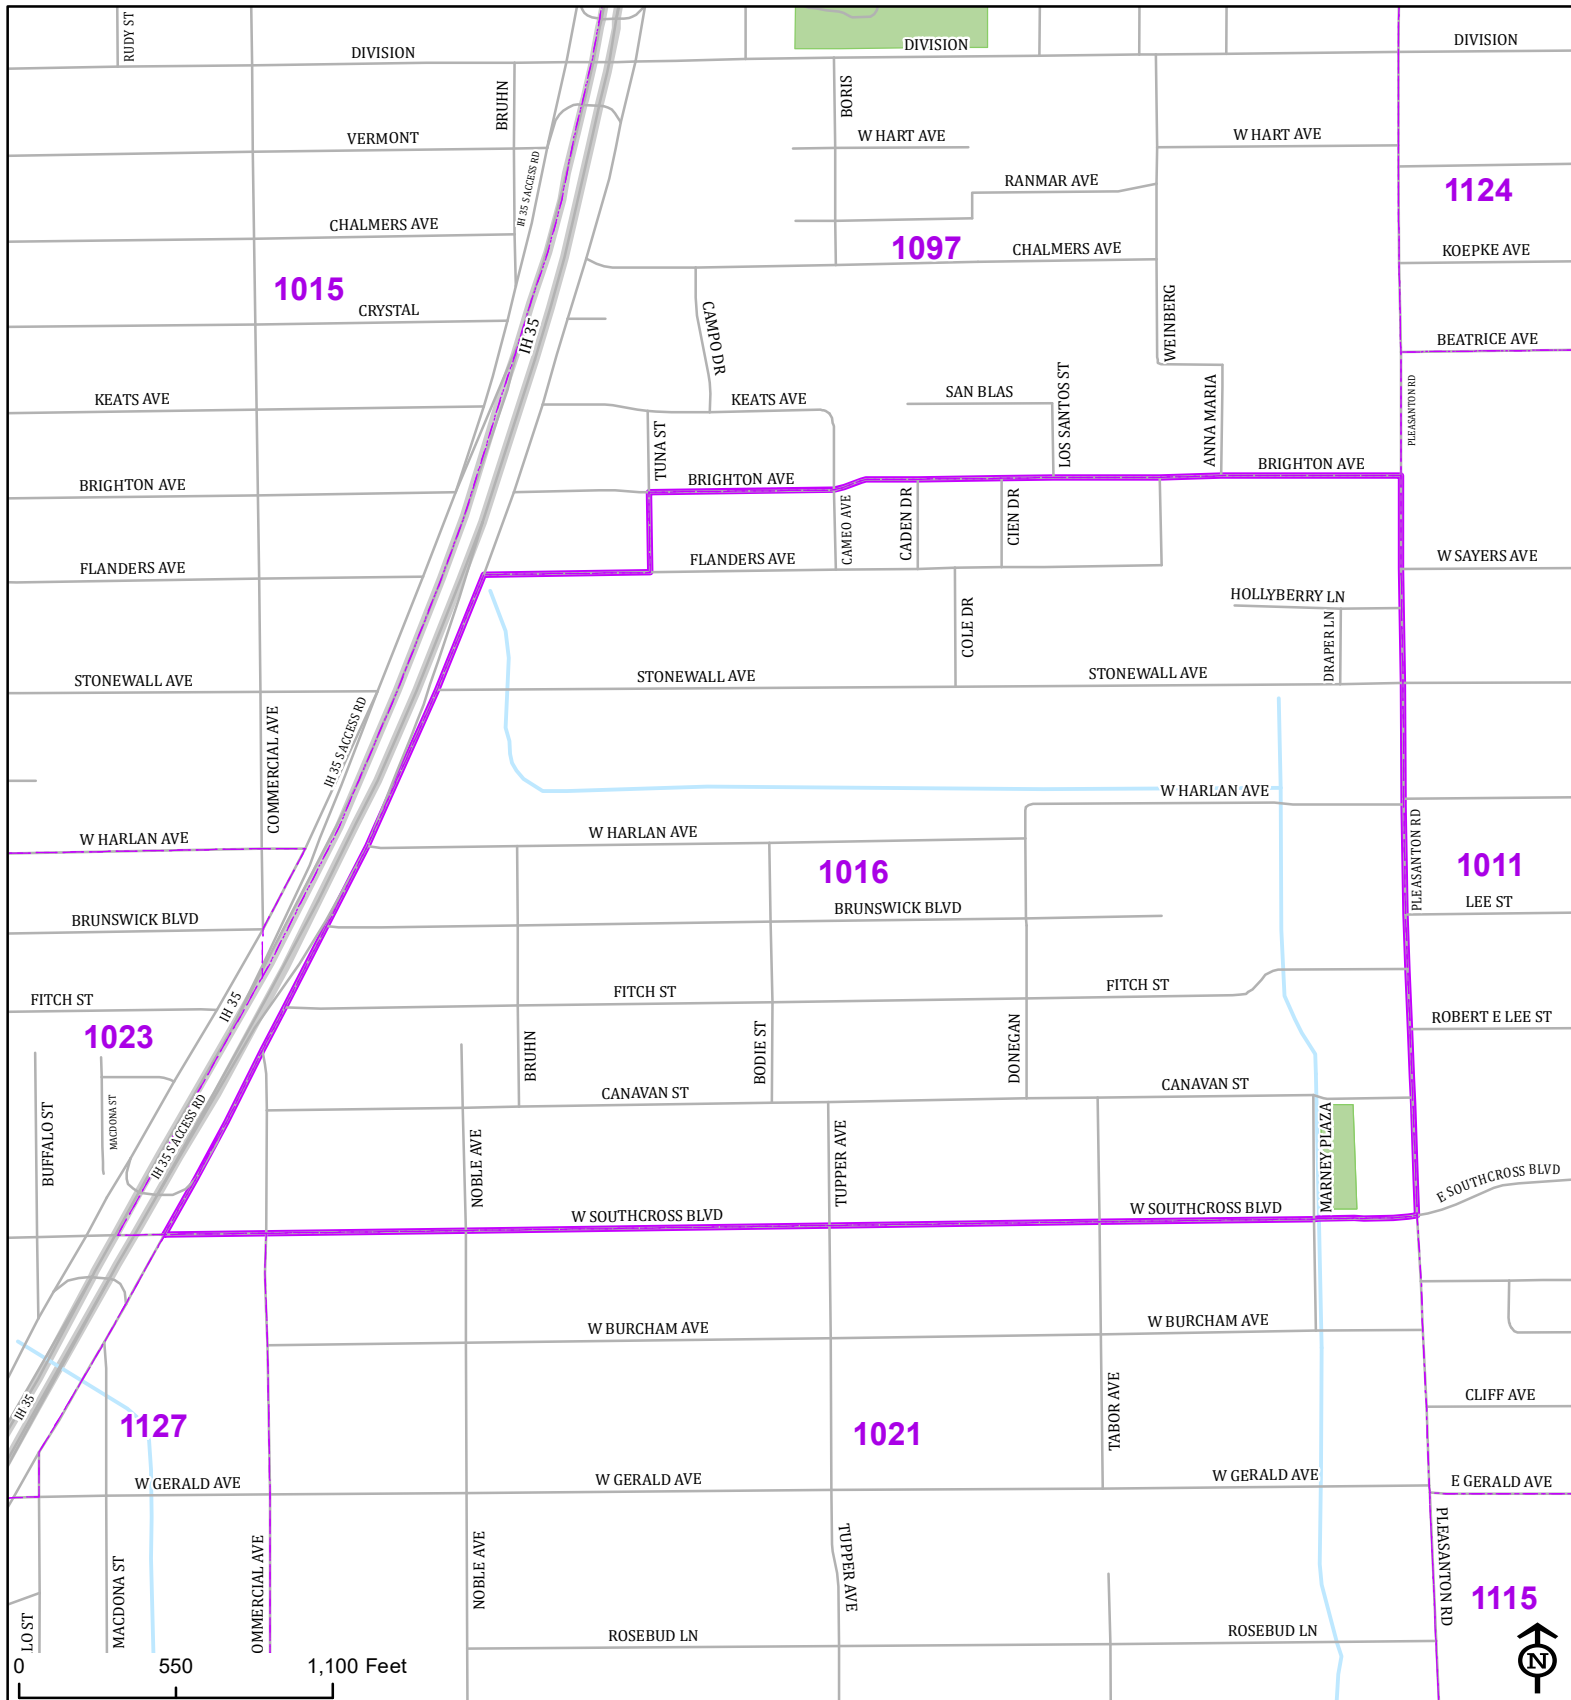

Bexar County

Voter Precinct 1016

Prepared for Bexar County Elections
 1103 S. Frio, Suite 100
 San Antonio, Texas 78207
 Web: elections.bexar.org

Legend
 Streets