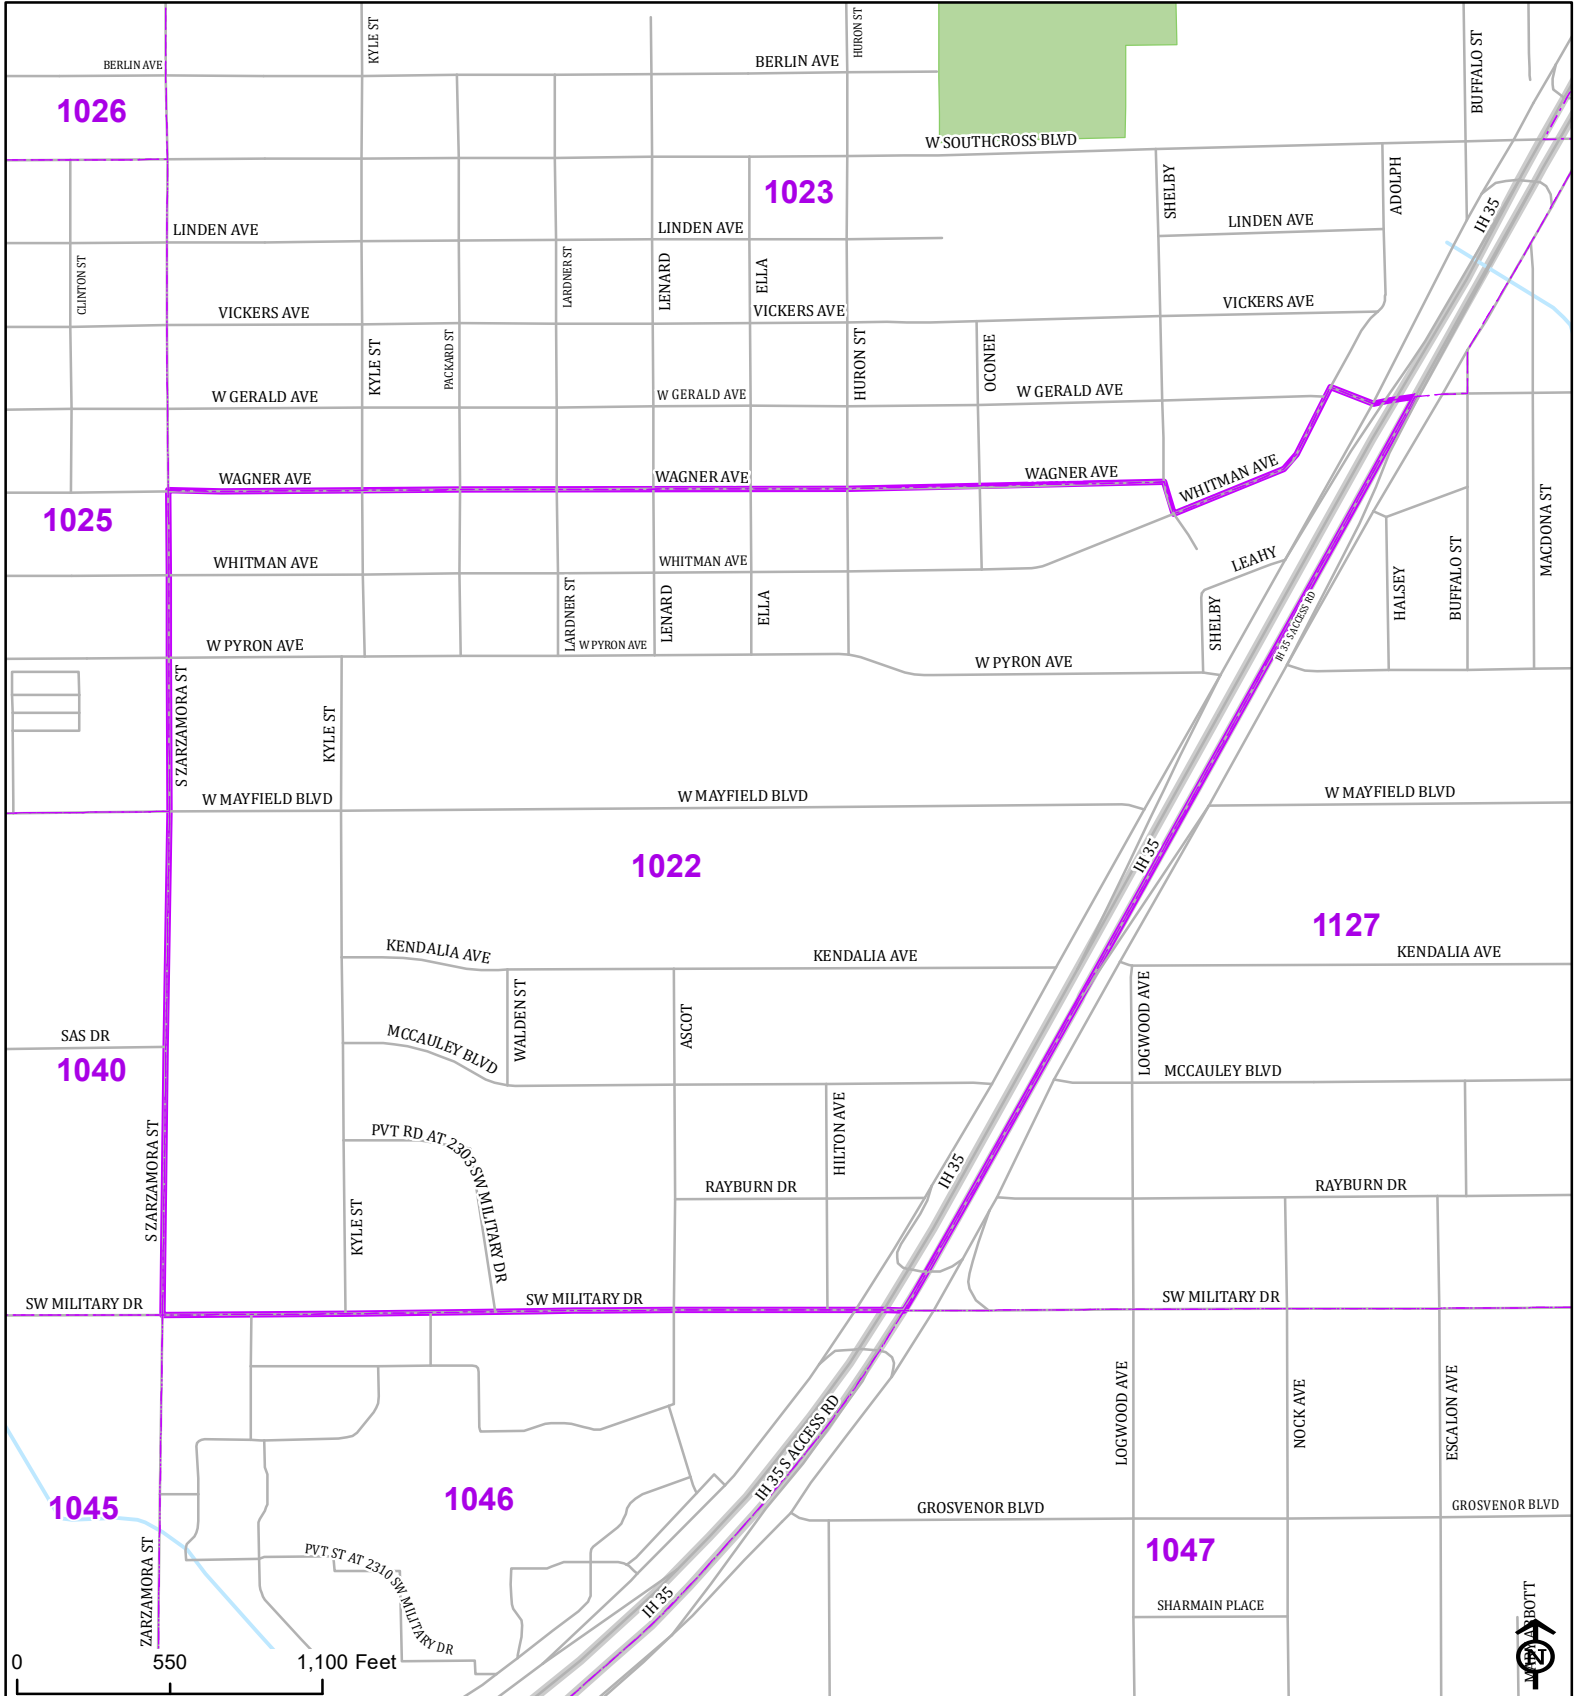

# Bexar County

## Voter Precinct 1022

Prepared for Bexar County Elections  
 1103 S. Frio, Suite 100  
 San Antonio, Texas 78207  
 Web: [elections.bexar.org](http://elections.bexar.org)

**Legend**  
 Streets