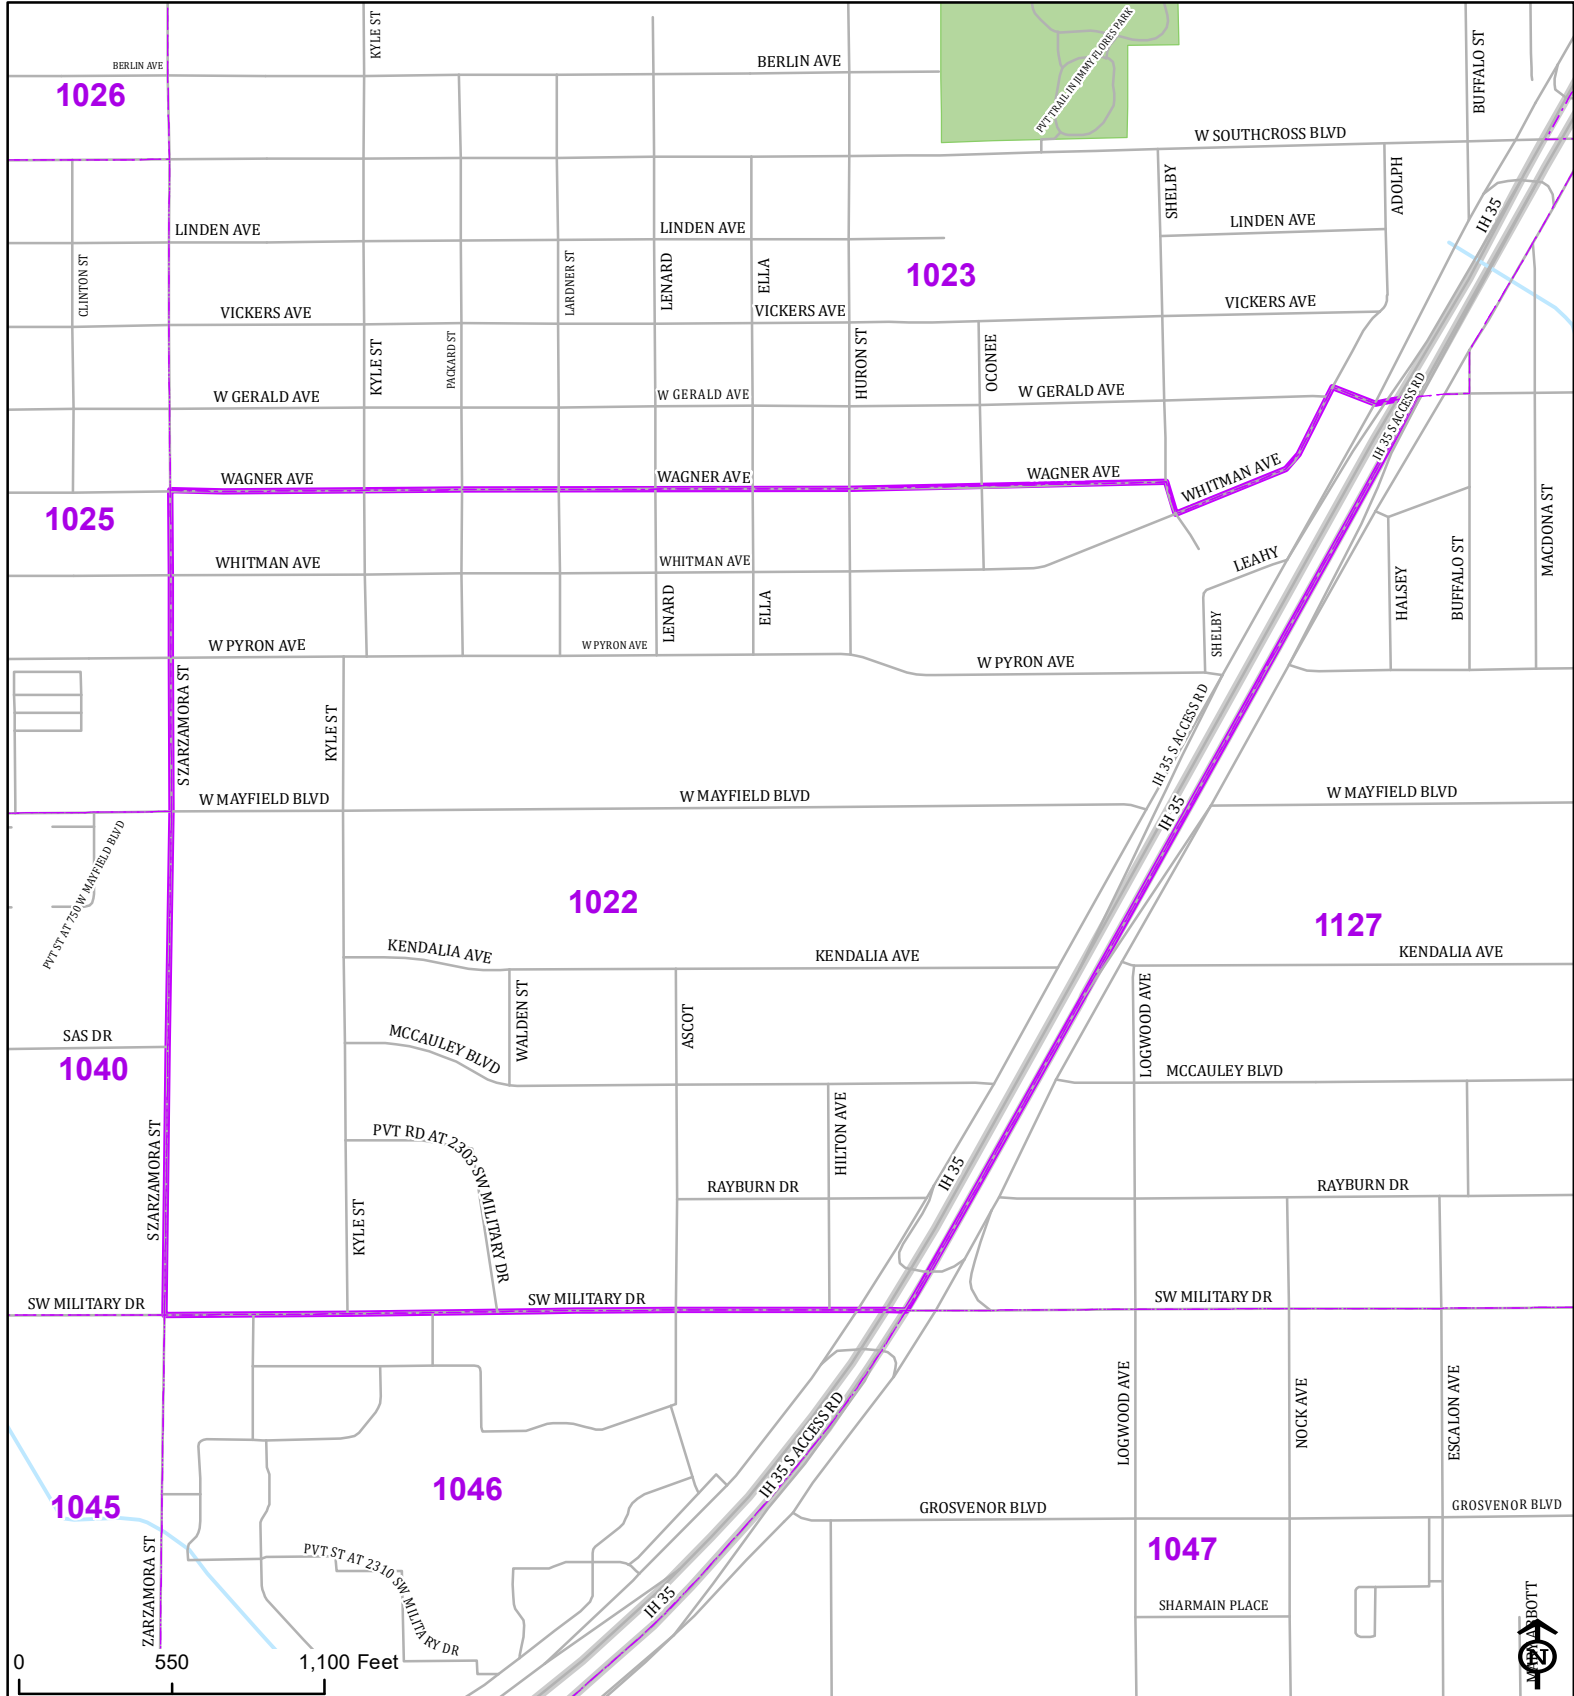

# Bexar County

## Voter Precinct 1022

Prepared for Bexar County Elections  
 1103 S. Frio, Suite 100  
 San Antonio, Texas 78207  
 Web: [elections.bexar.org](http://elections.bexar.org)

**Legend**  
 Streets