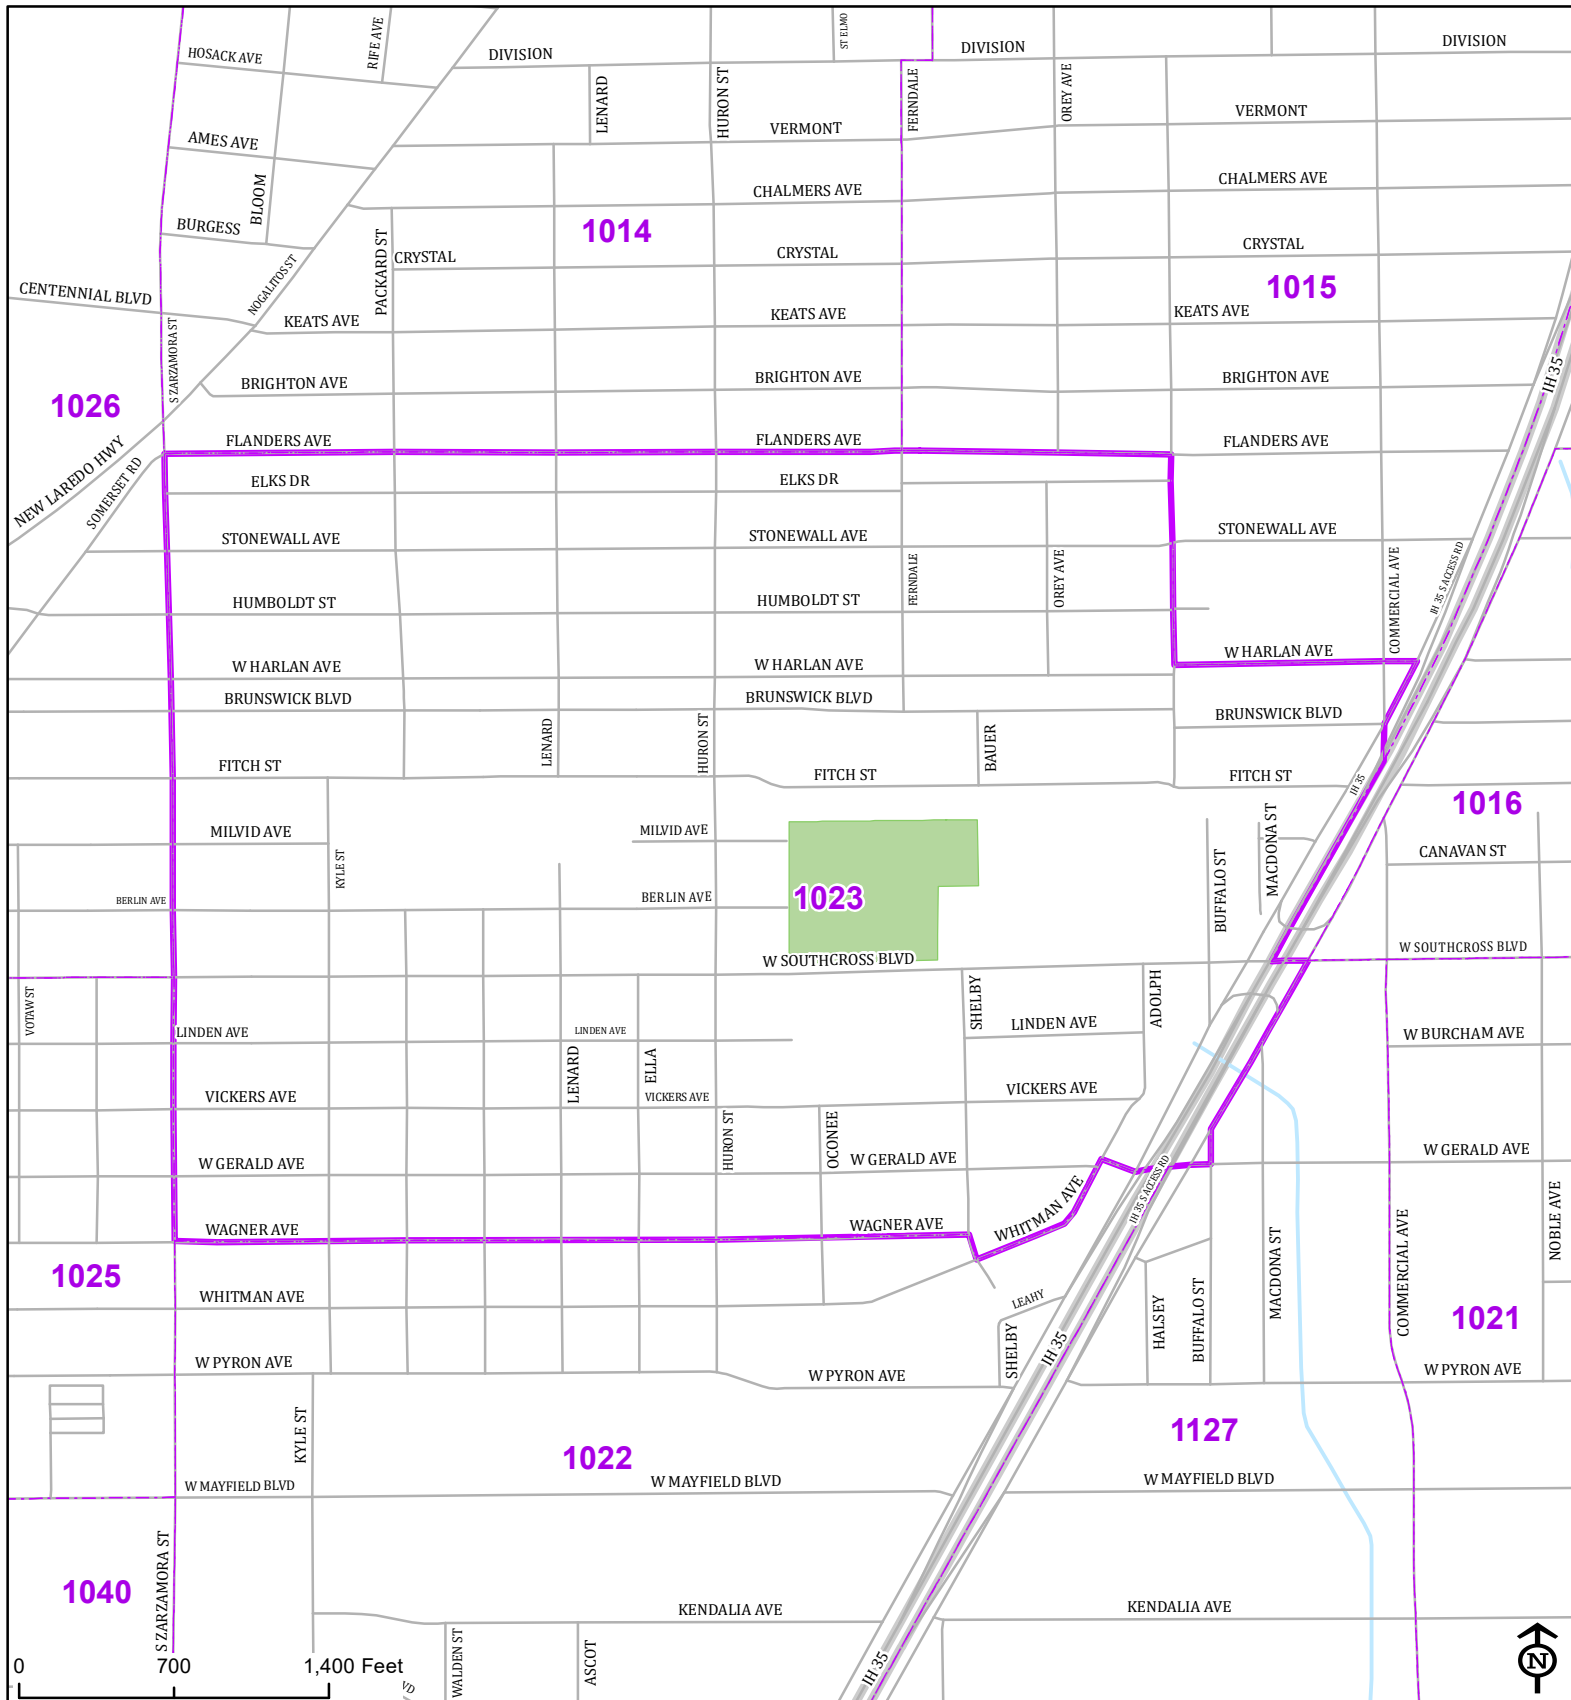

Bexar County

Voter Precinct 1023

Prepared for Bexar County Elections
 1103 S. Frio, Suite 100
 San Antonio, Texas 78207
 Web: elections.bexar.org

Legend
 Streets