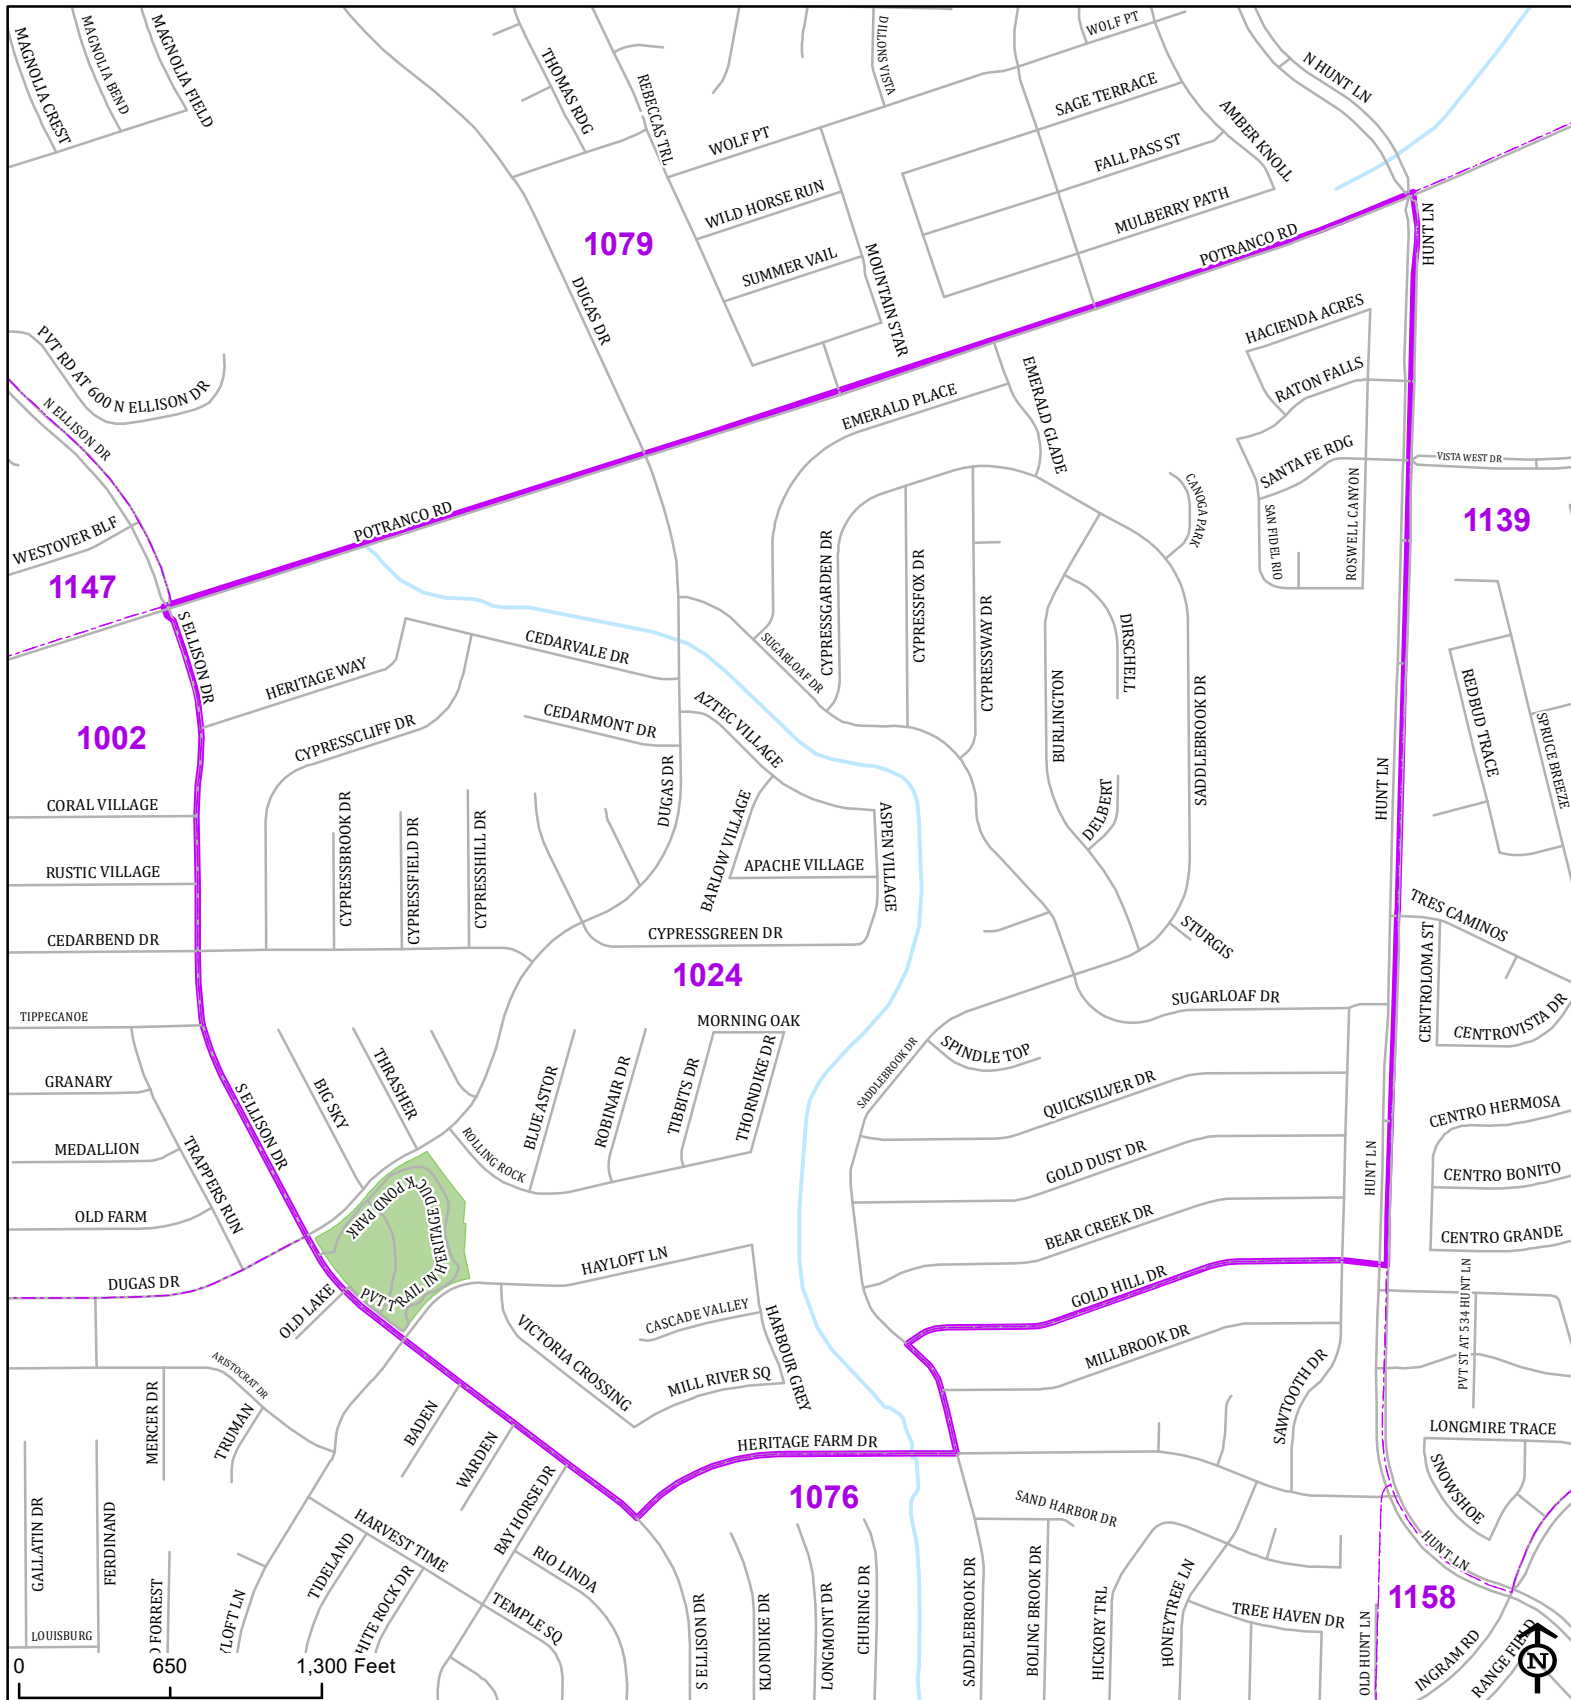

Bexar County

Voter Precinct 1024

Prepared for Bexar County Elections
 1103 S. Frio, Suite 100
 San Antonio, Texas 78207
 Web: elections.bexar.org

Legend
 Streets