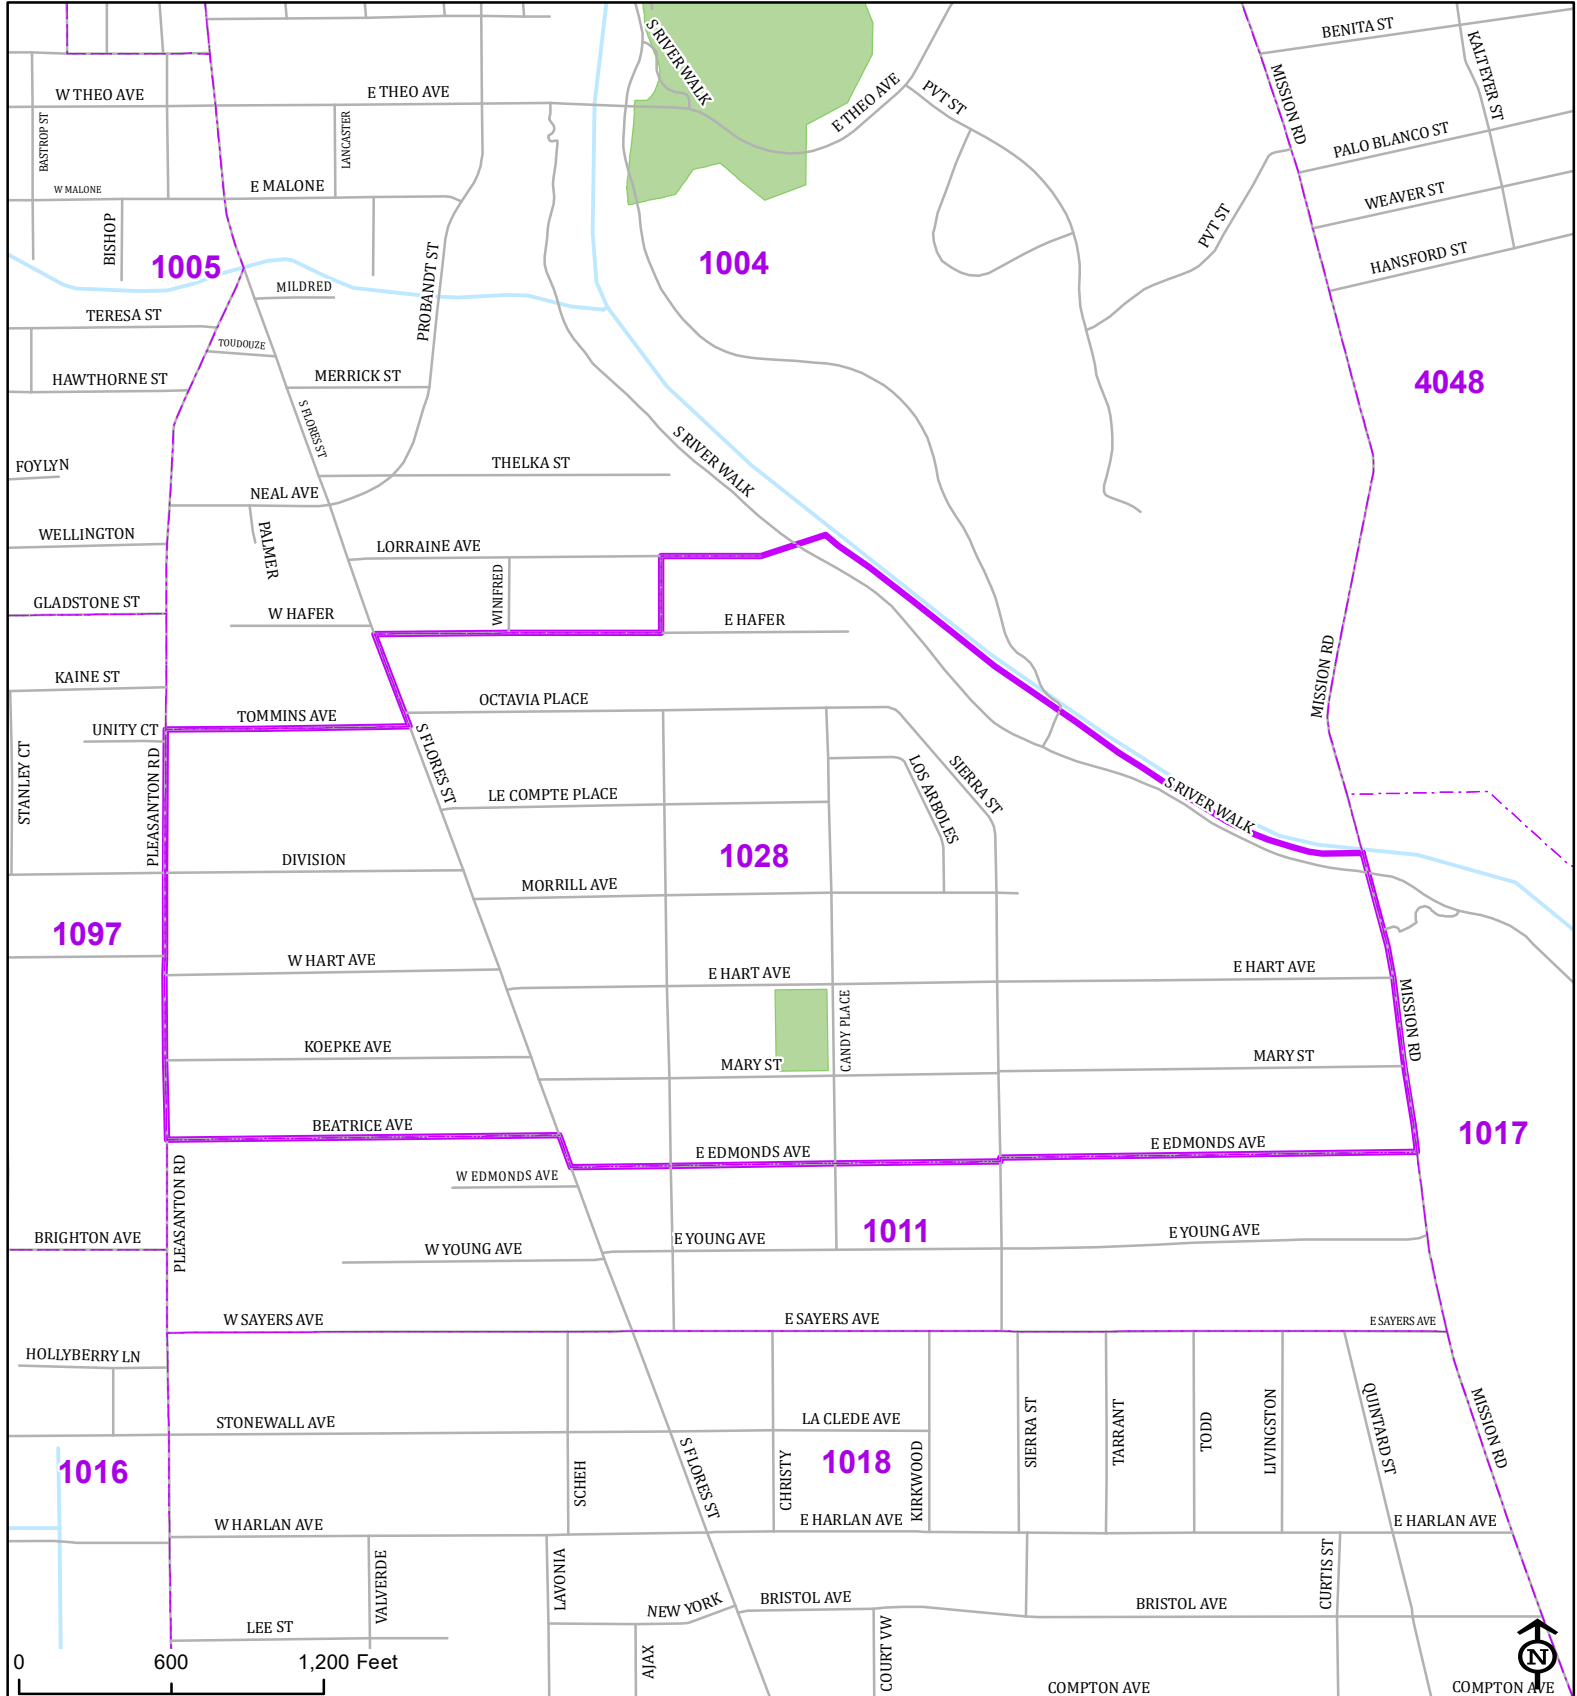

# Bexar County

## Voter Precinct 1028

Prepared for Bexar County Elections  
 1103 S. Frio, Suite 100  
 San Antonio, Texas 78207  
 Web: [elections.bexar.org](http://elections.bexar.org)

**Legend**  
 Streets