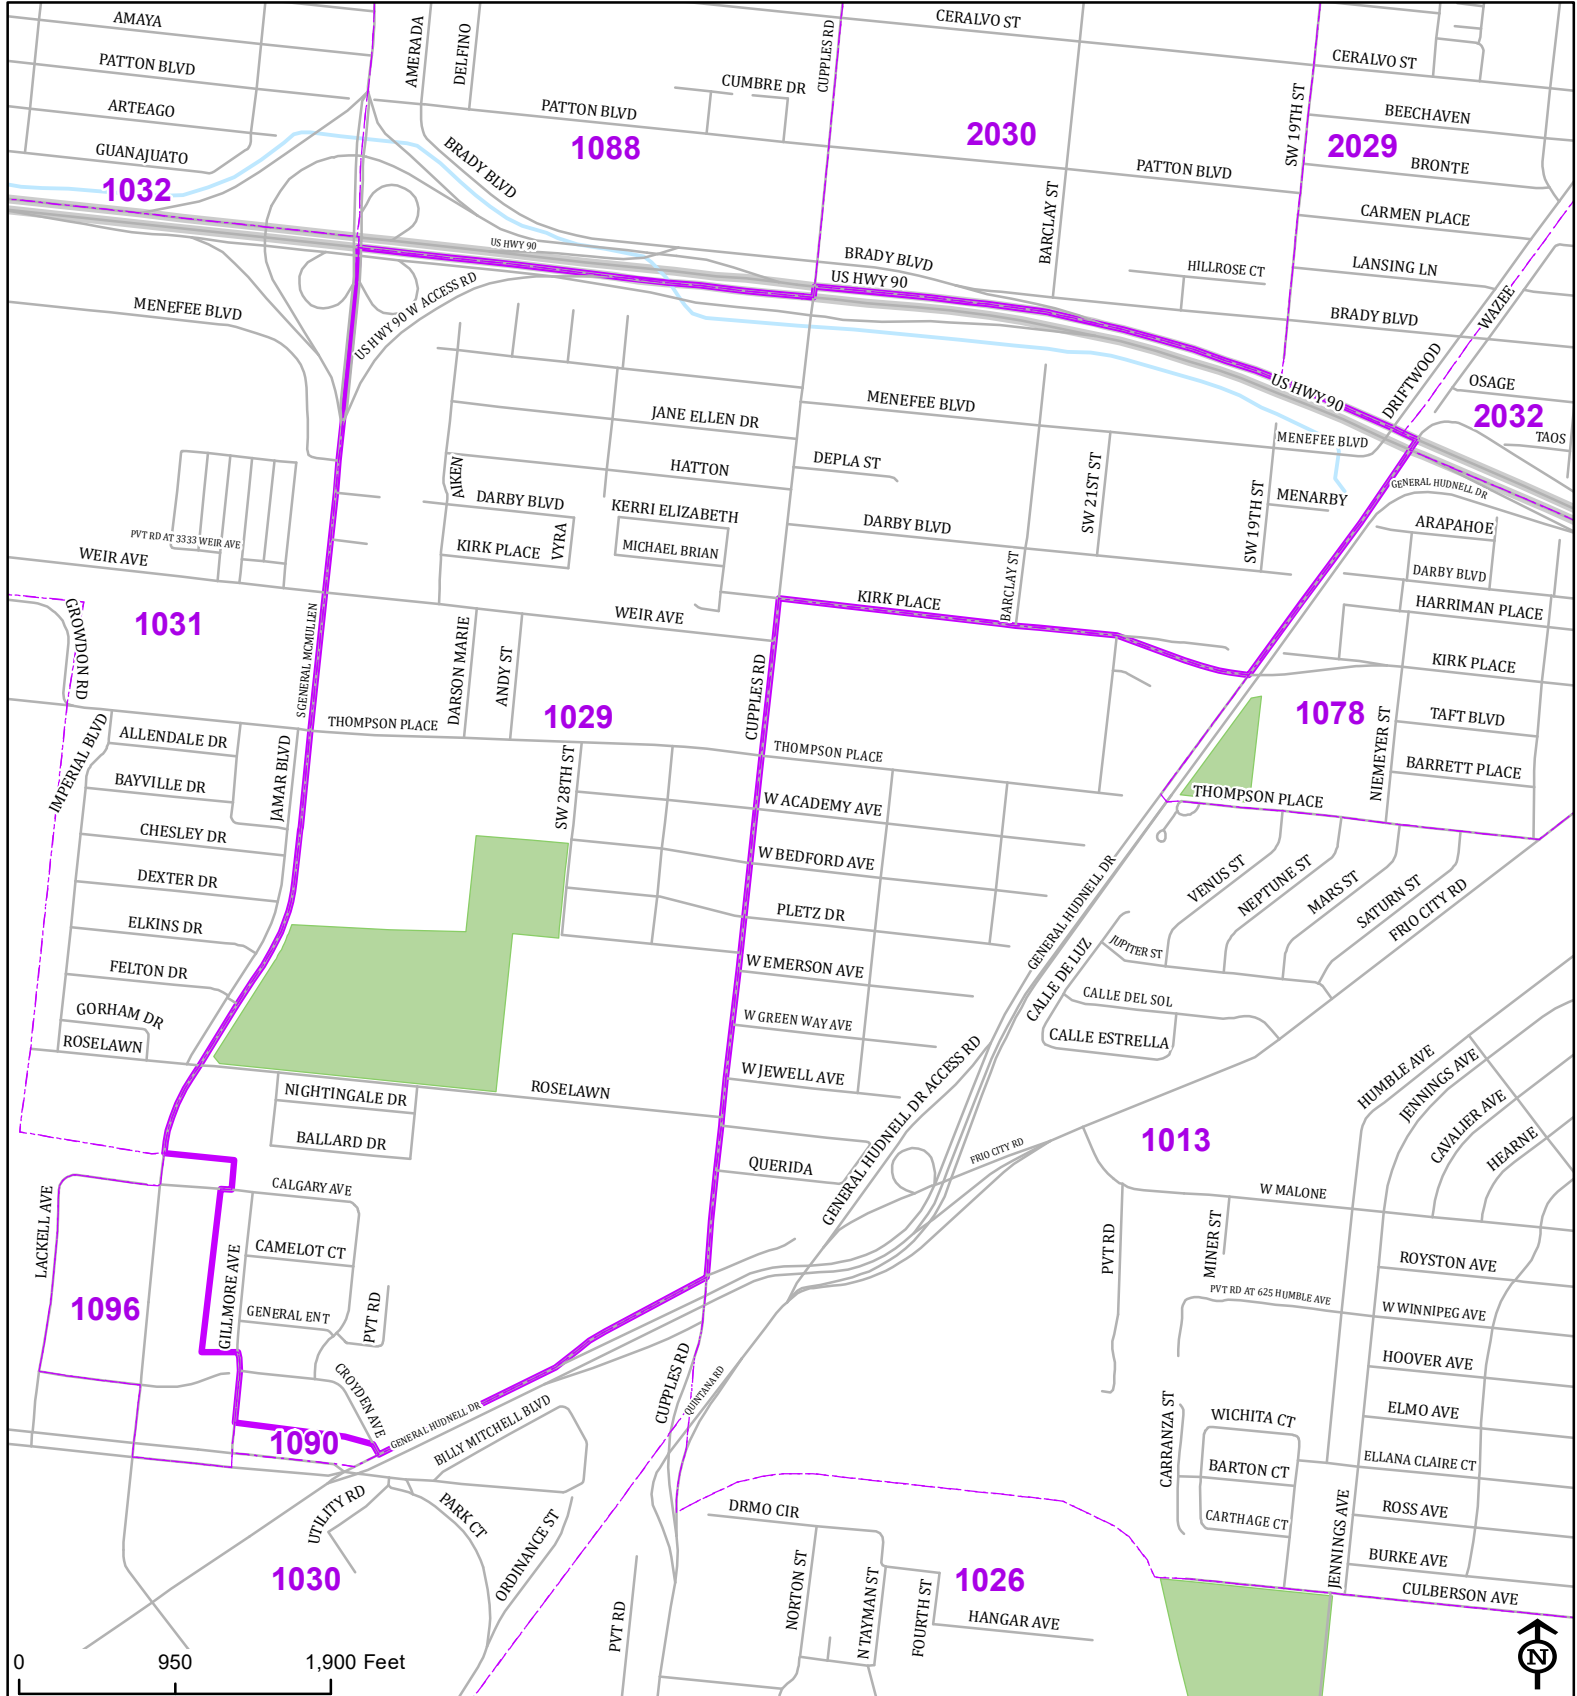

Bexar County

Voter Precinct 1029

Prepared for Bexar County Elections
 1103 S. Frio, Suite 100
 San Antonio, Texas 78207
 Web: elections.bexar.org

Legend
 Streets