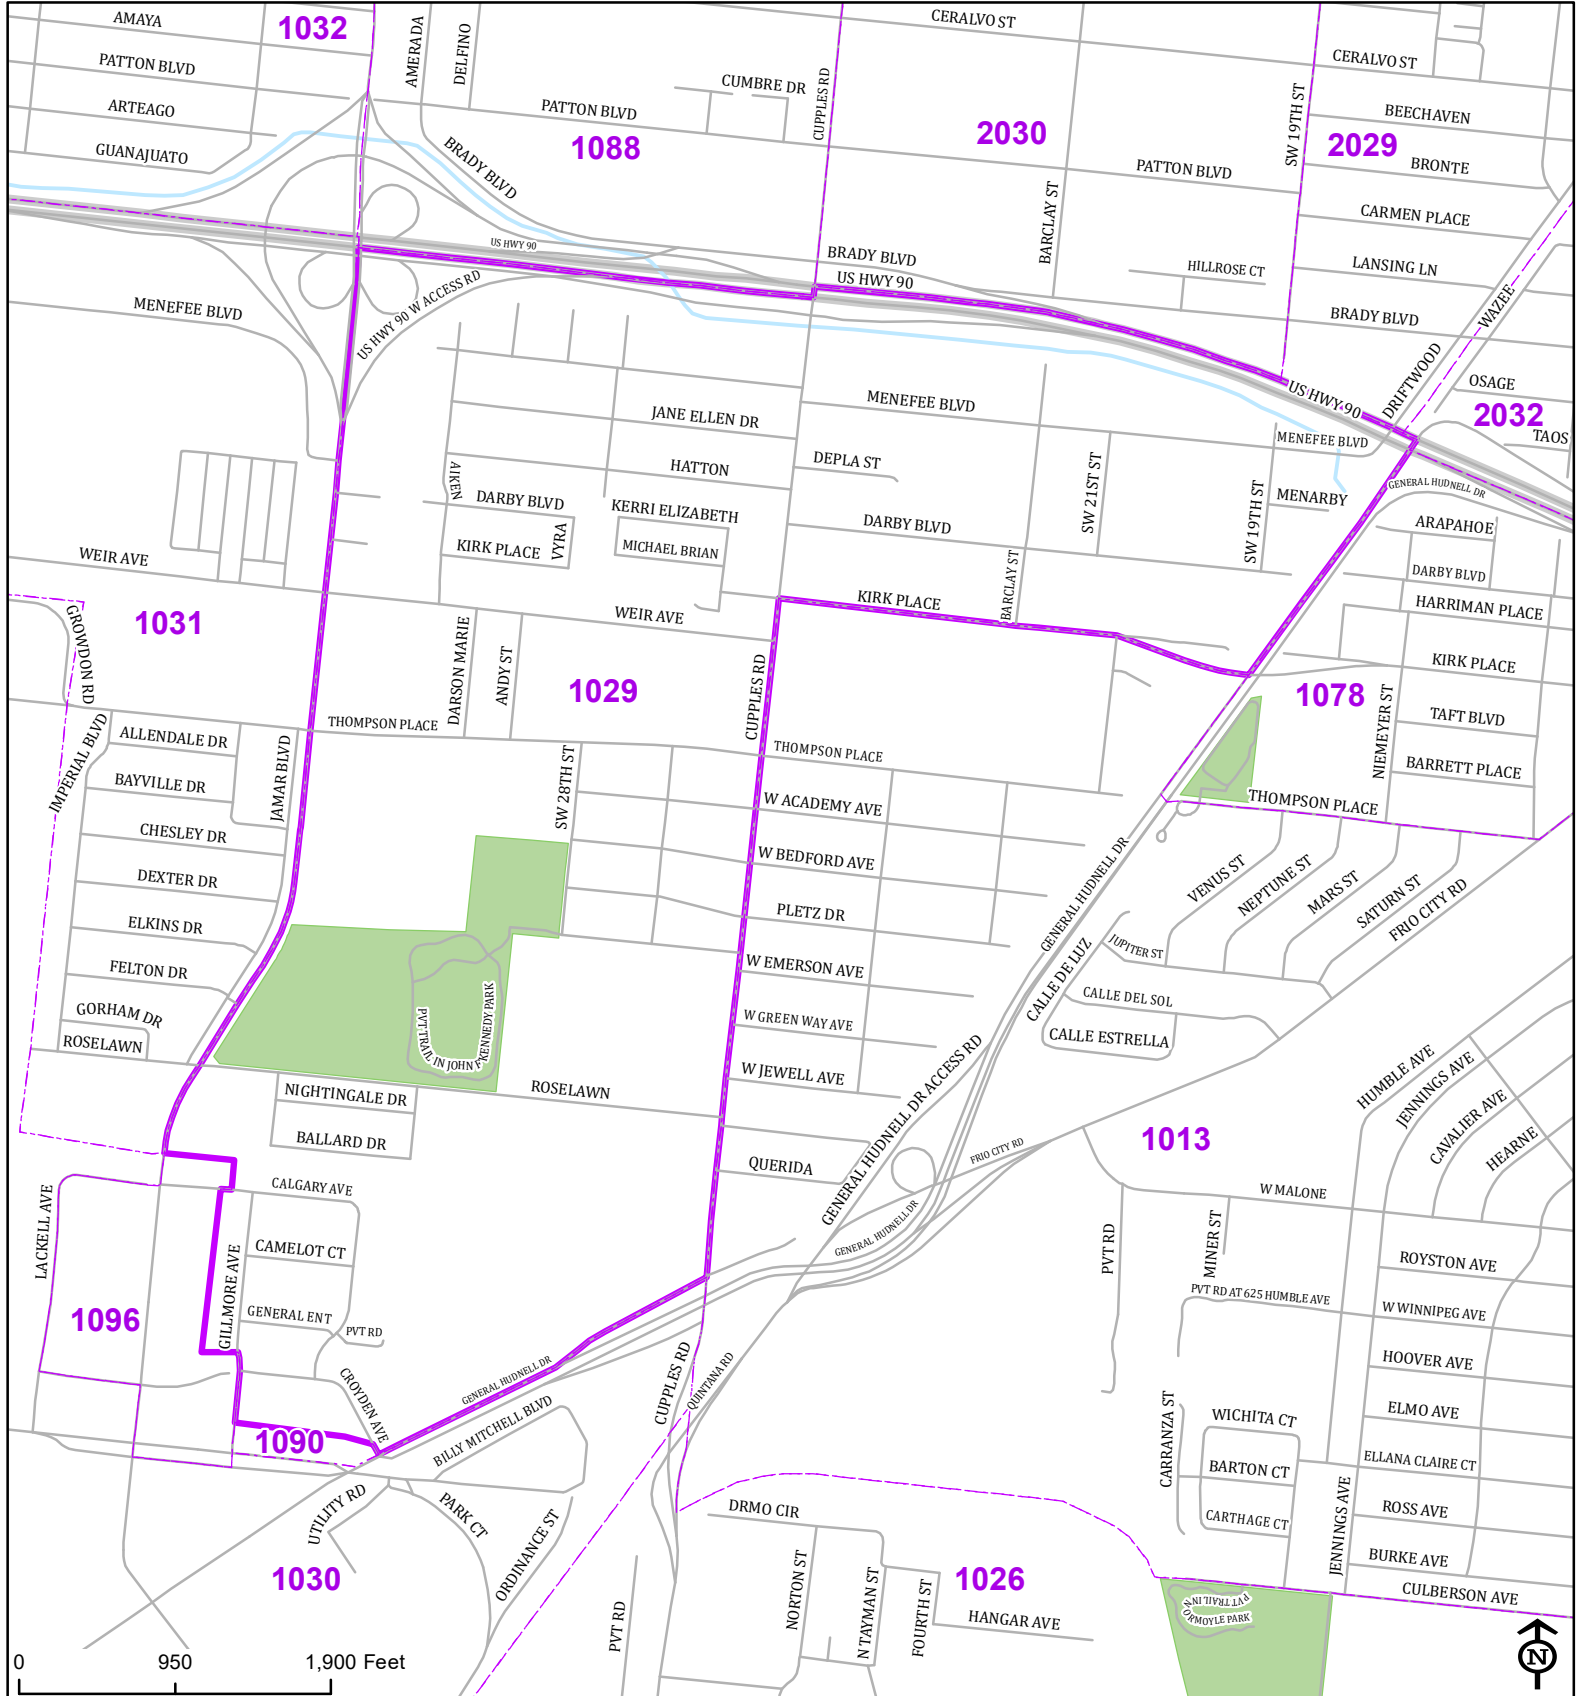

Bexar County

Voter Precinct 1029

Prepared for Bexar County Elections
 1103 S. Frio, Suite 100
 San Antonio, Texas 78207
 Web: elections.bexar.org

Legend
 Streets