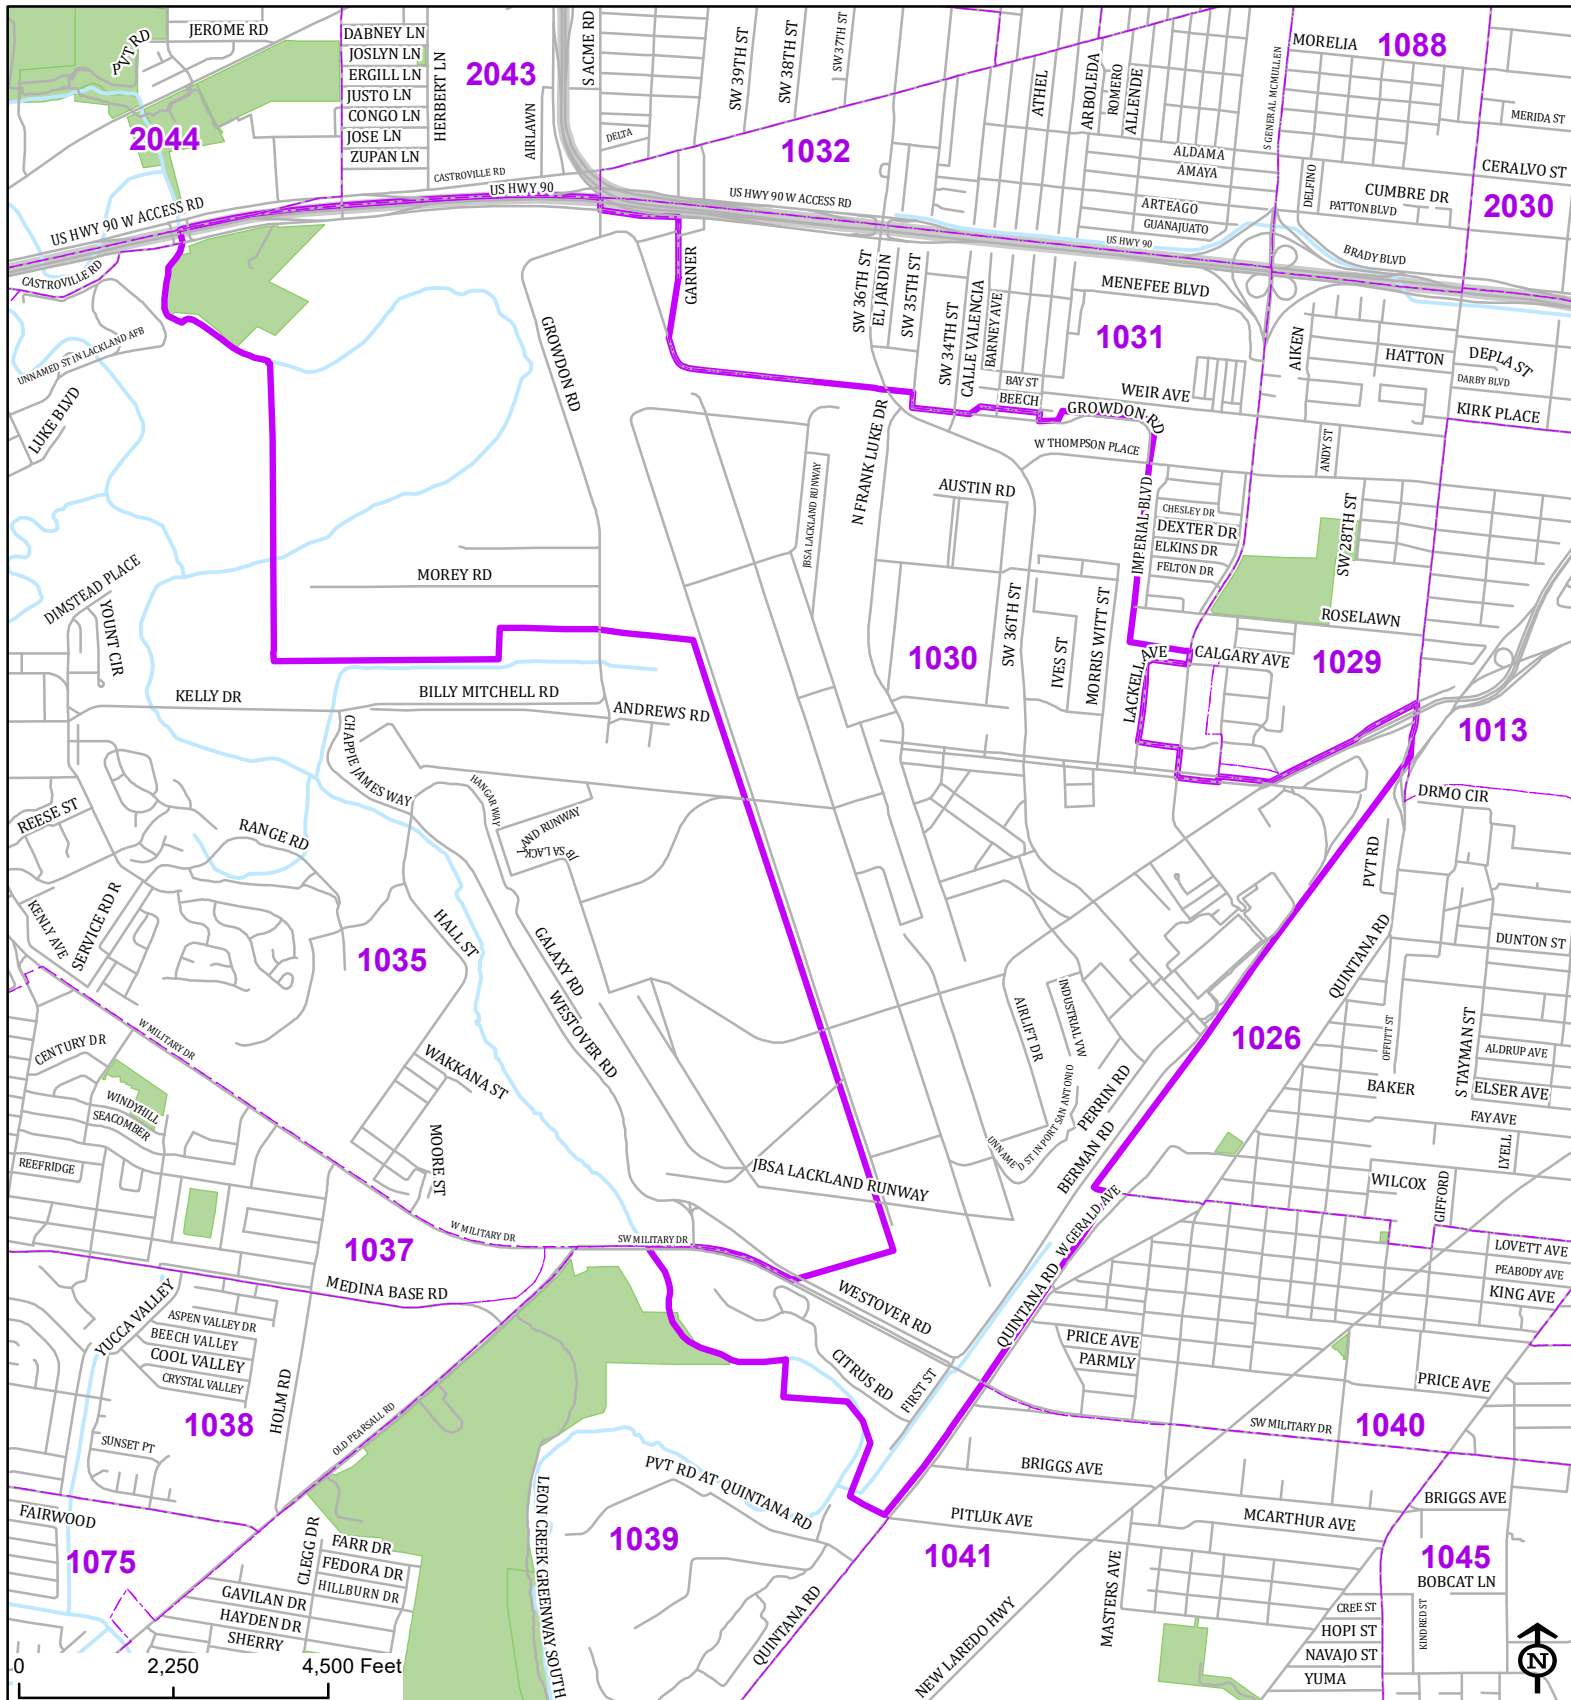

Bexar County

Voter Precinct 1030

Prepared for Bexar County Elections
 1103 S. Frio, Suite 100
 San Antonio, Texas 78207
 Web: elections.bexar.org

Legend
 Streets