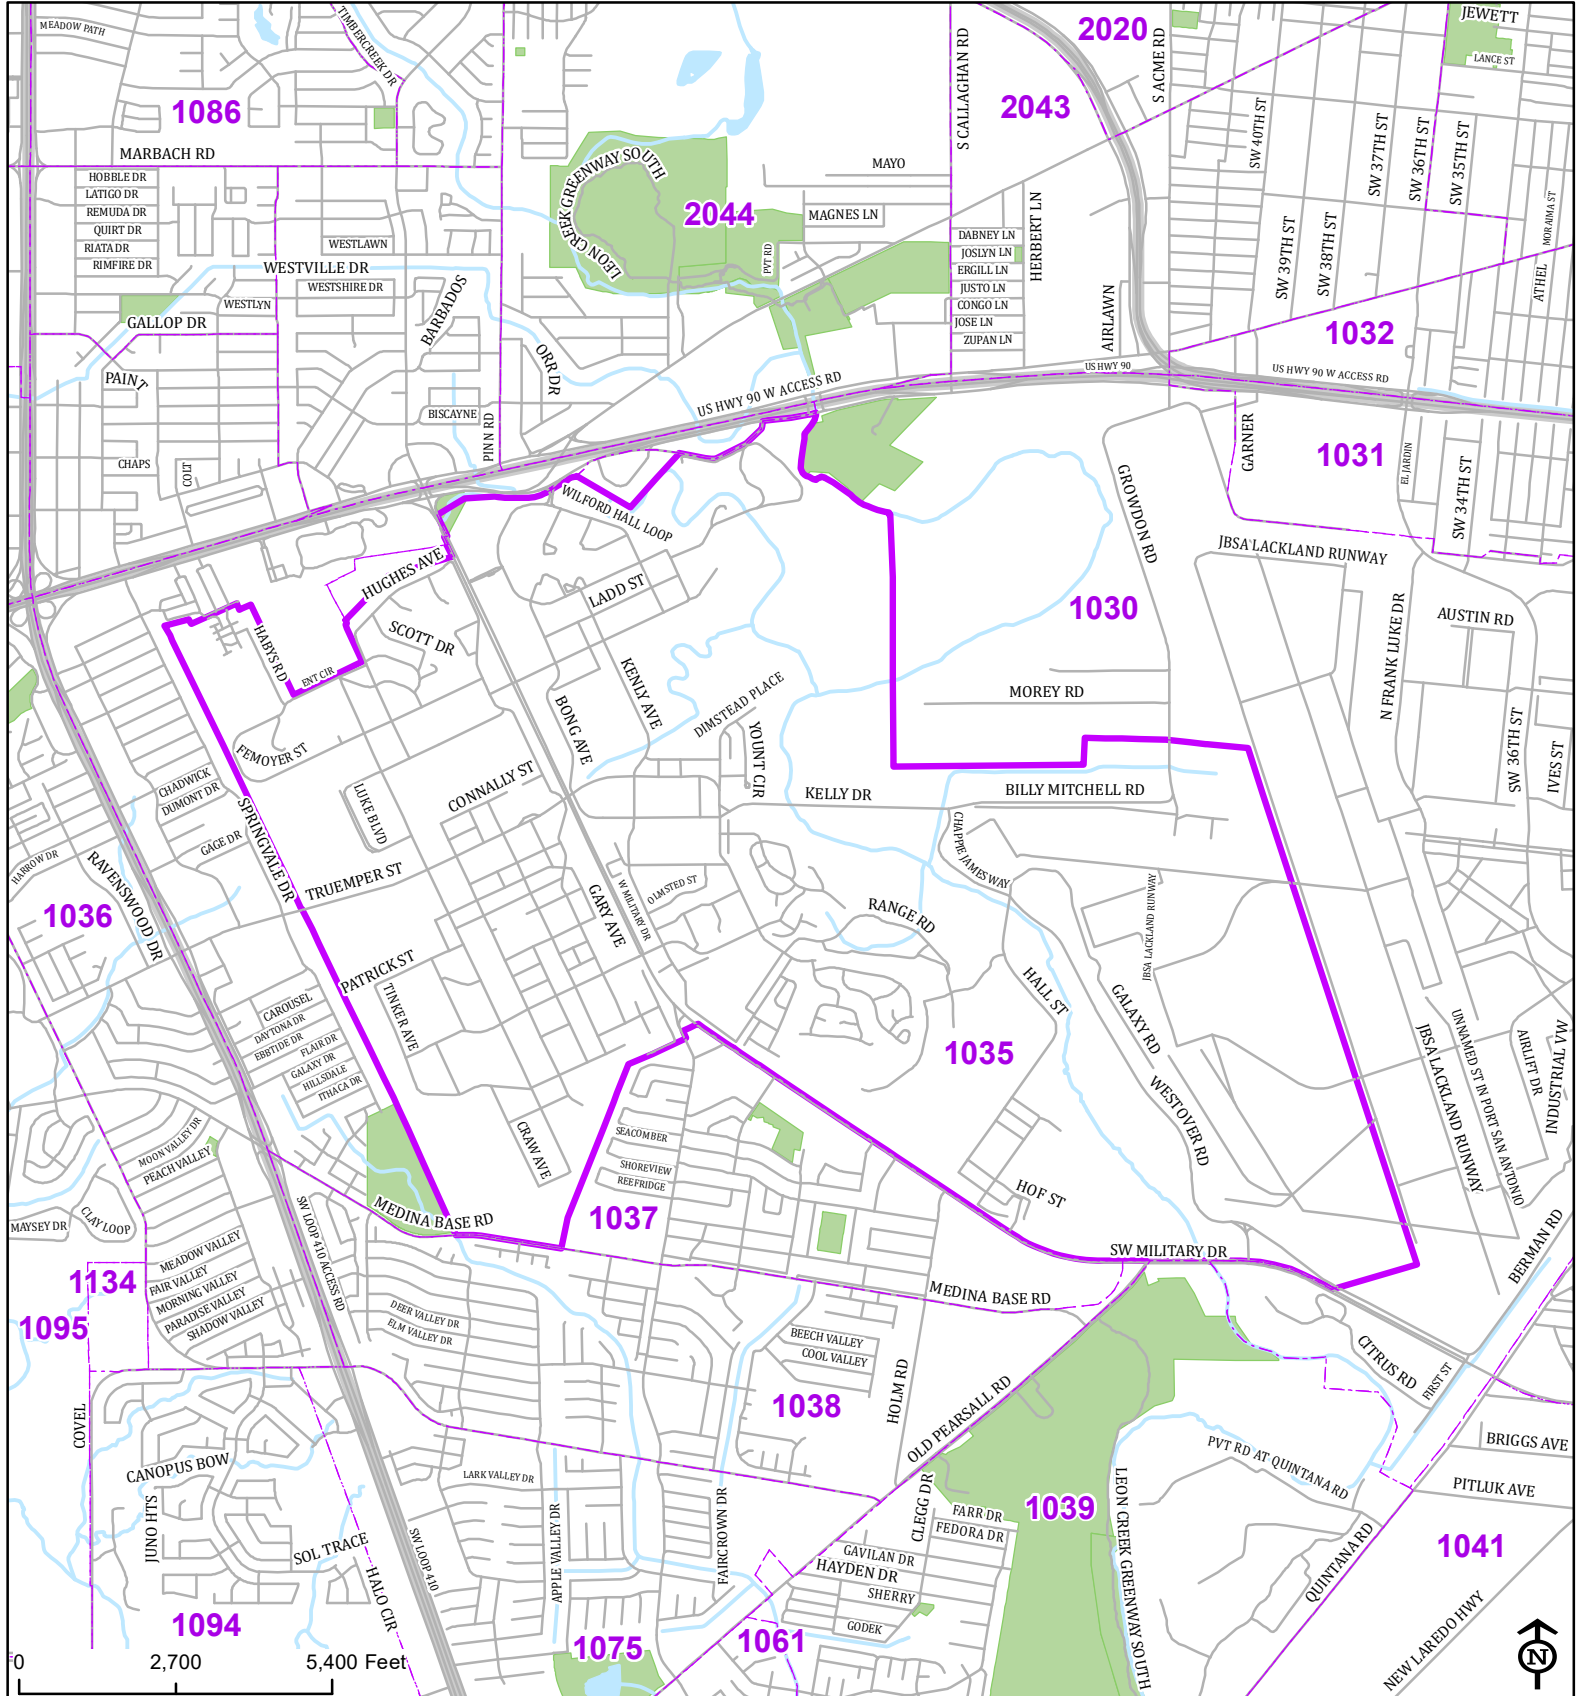

Bexar County

Voter Precinct 1035

Prepared for Bexar County Elections
 1103 S. Frio, Suite 100
 San Antonio, Texas 78207
 Web: elections.bexar.org

Legend
 Streets