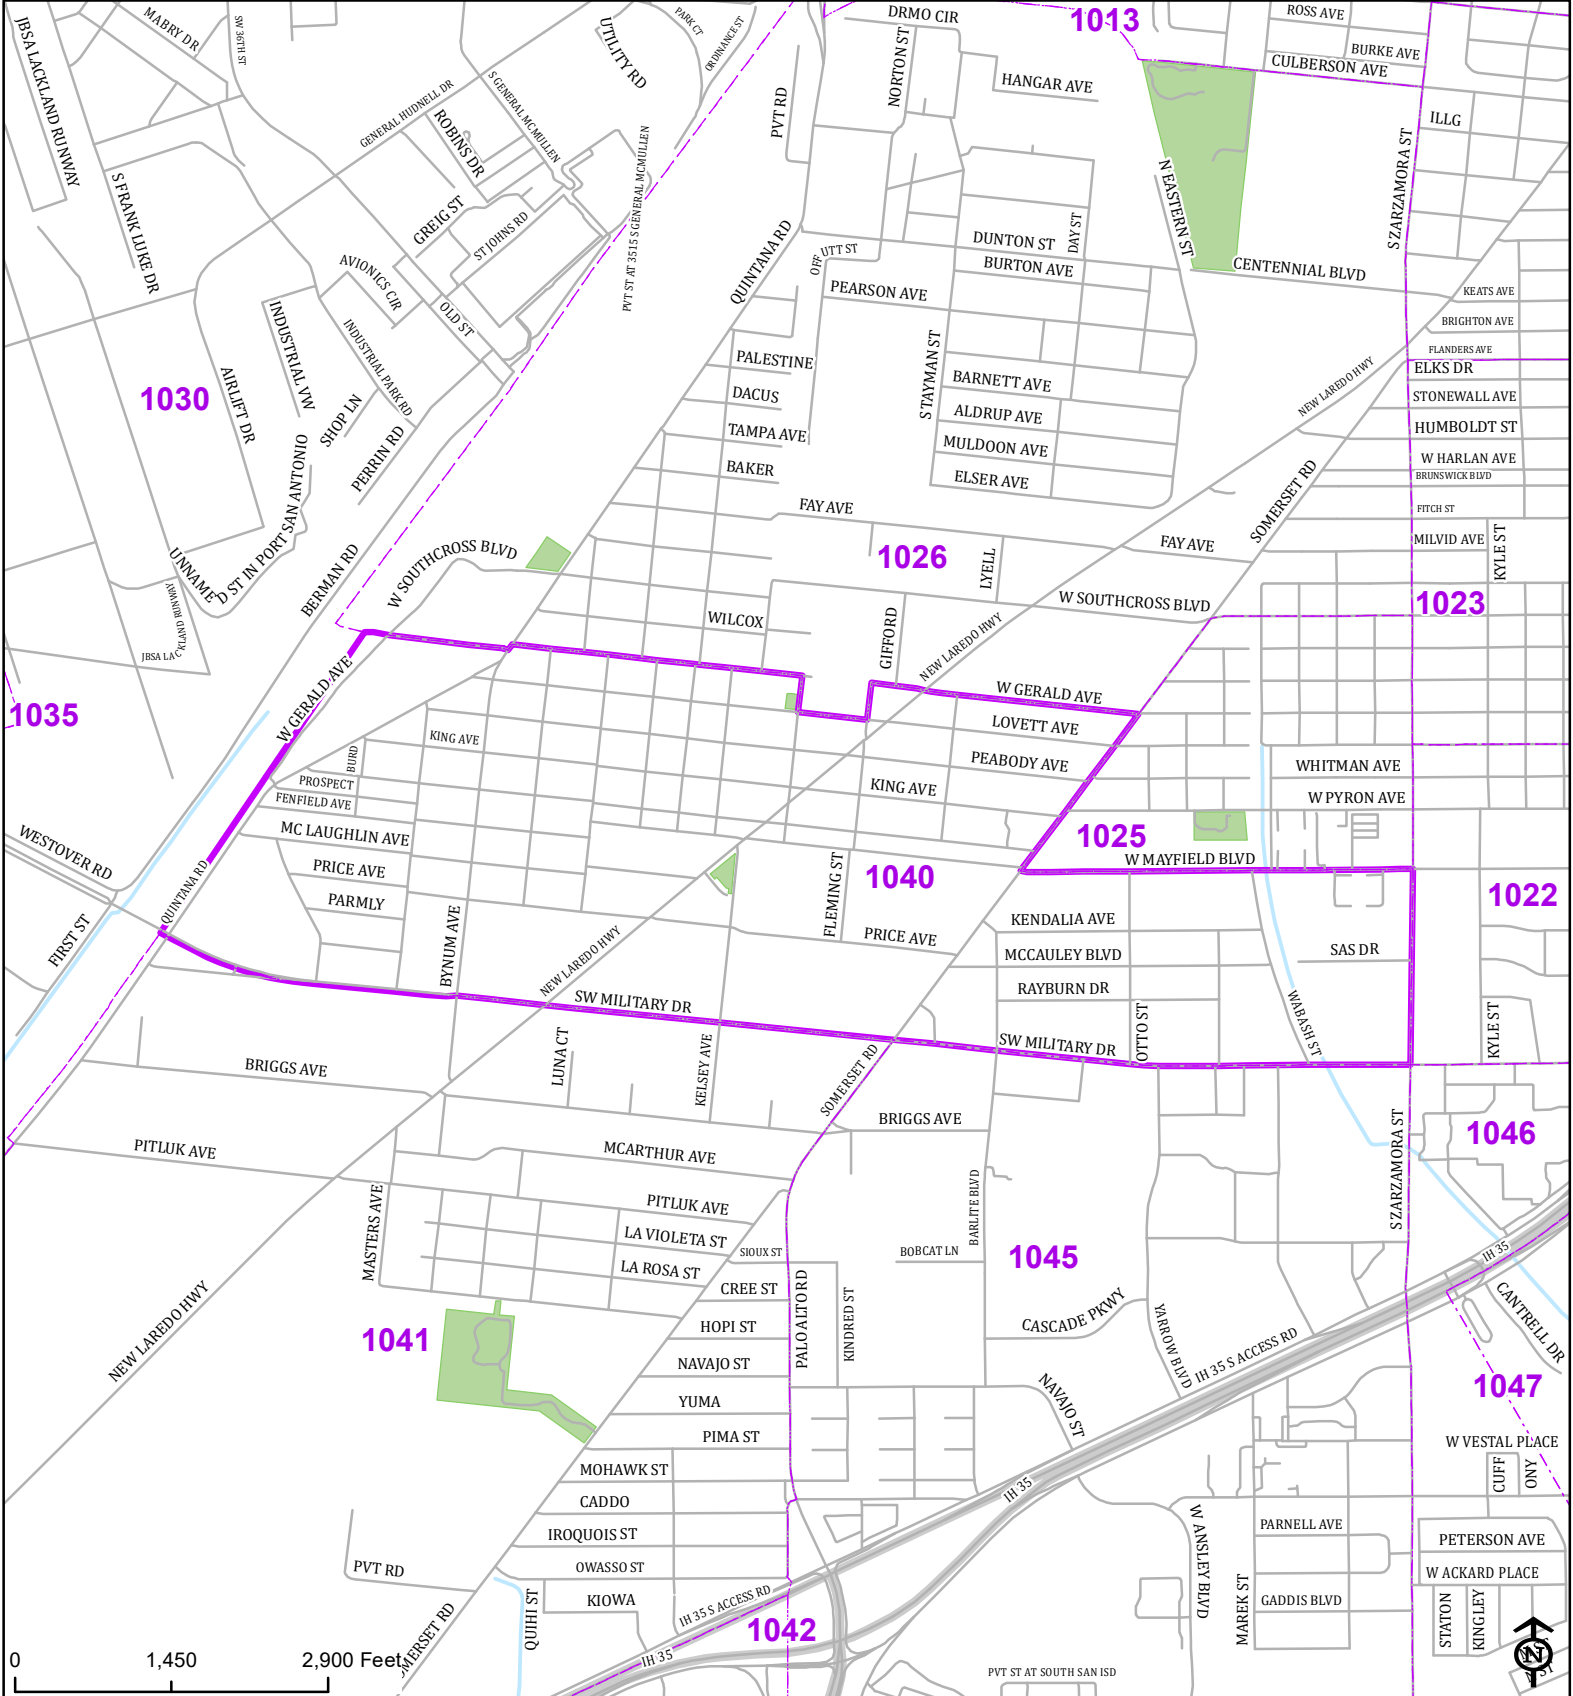

Bexar County

Voter Precinct 1040

Prepared for Bexar County Elections
 1103 S. Frio, Suite 100
 San Antonio, Texas 78207
 Web: elections.bexar.org

Legend
 Streets