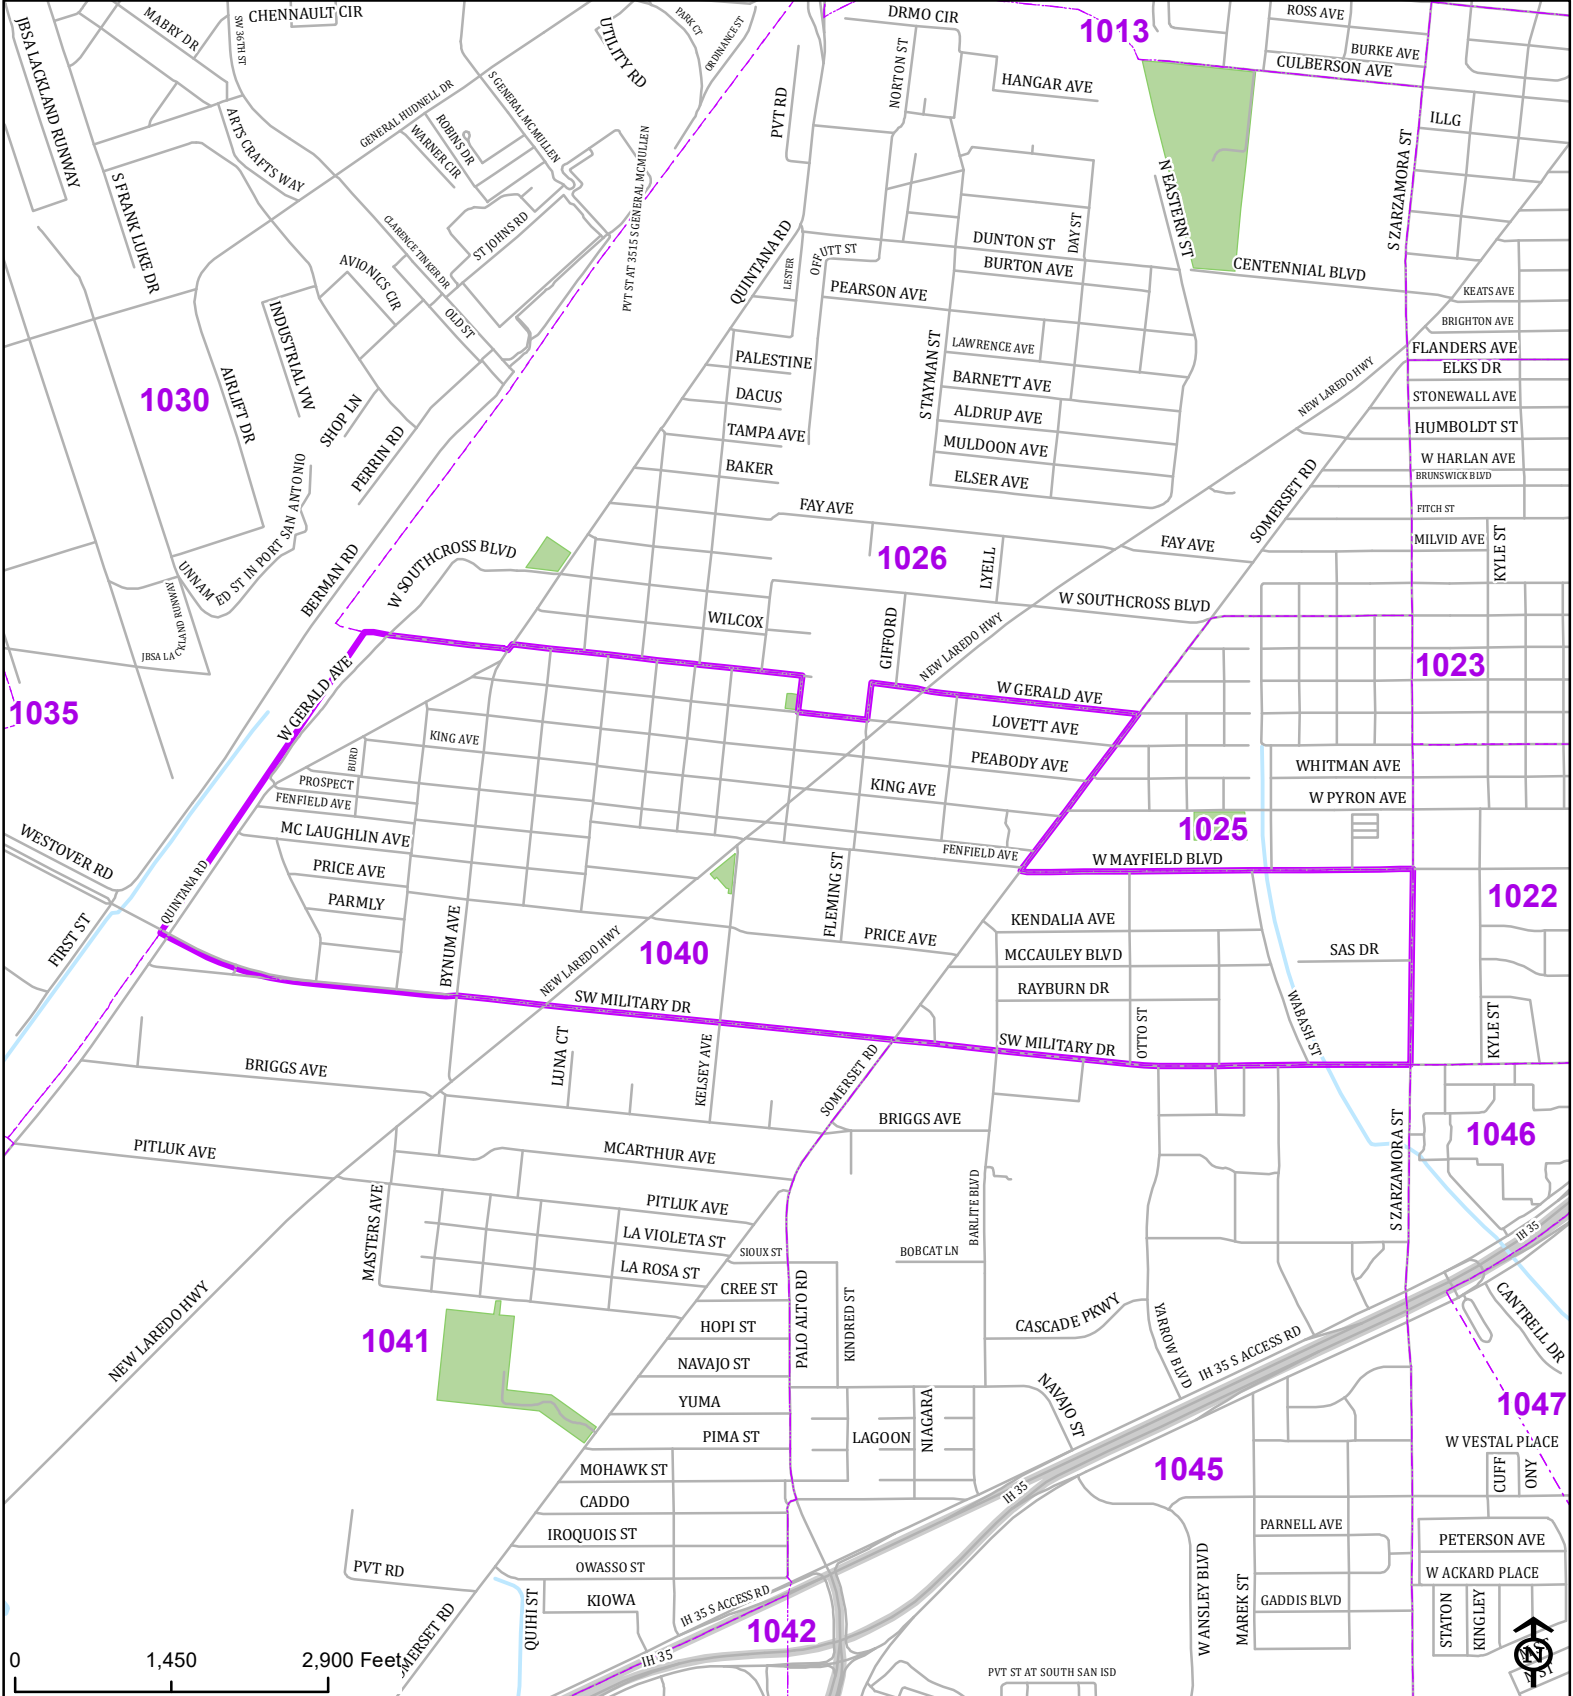

Bexar County

Voter Precinct 1040

0 1,450 2,900 Feet

Prepared for Bexar County Elections
1103 S. Frio, Suite 100
San Antonio, Texas 78207
Web: elections.bexar.org

Legend
~ Streets