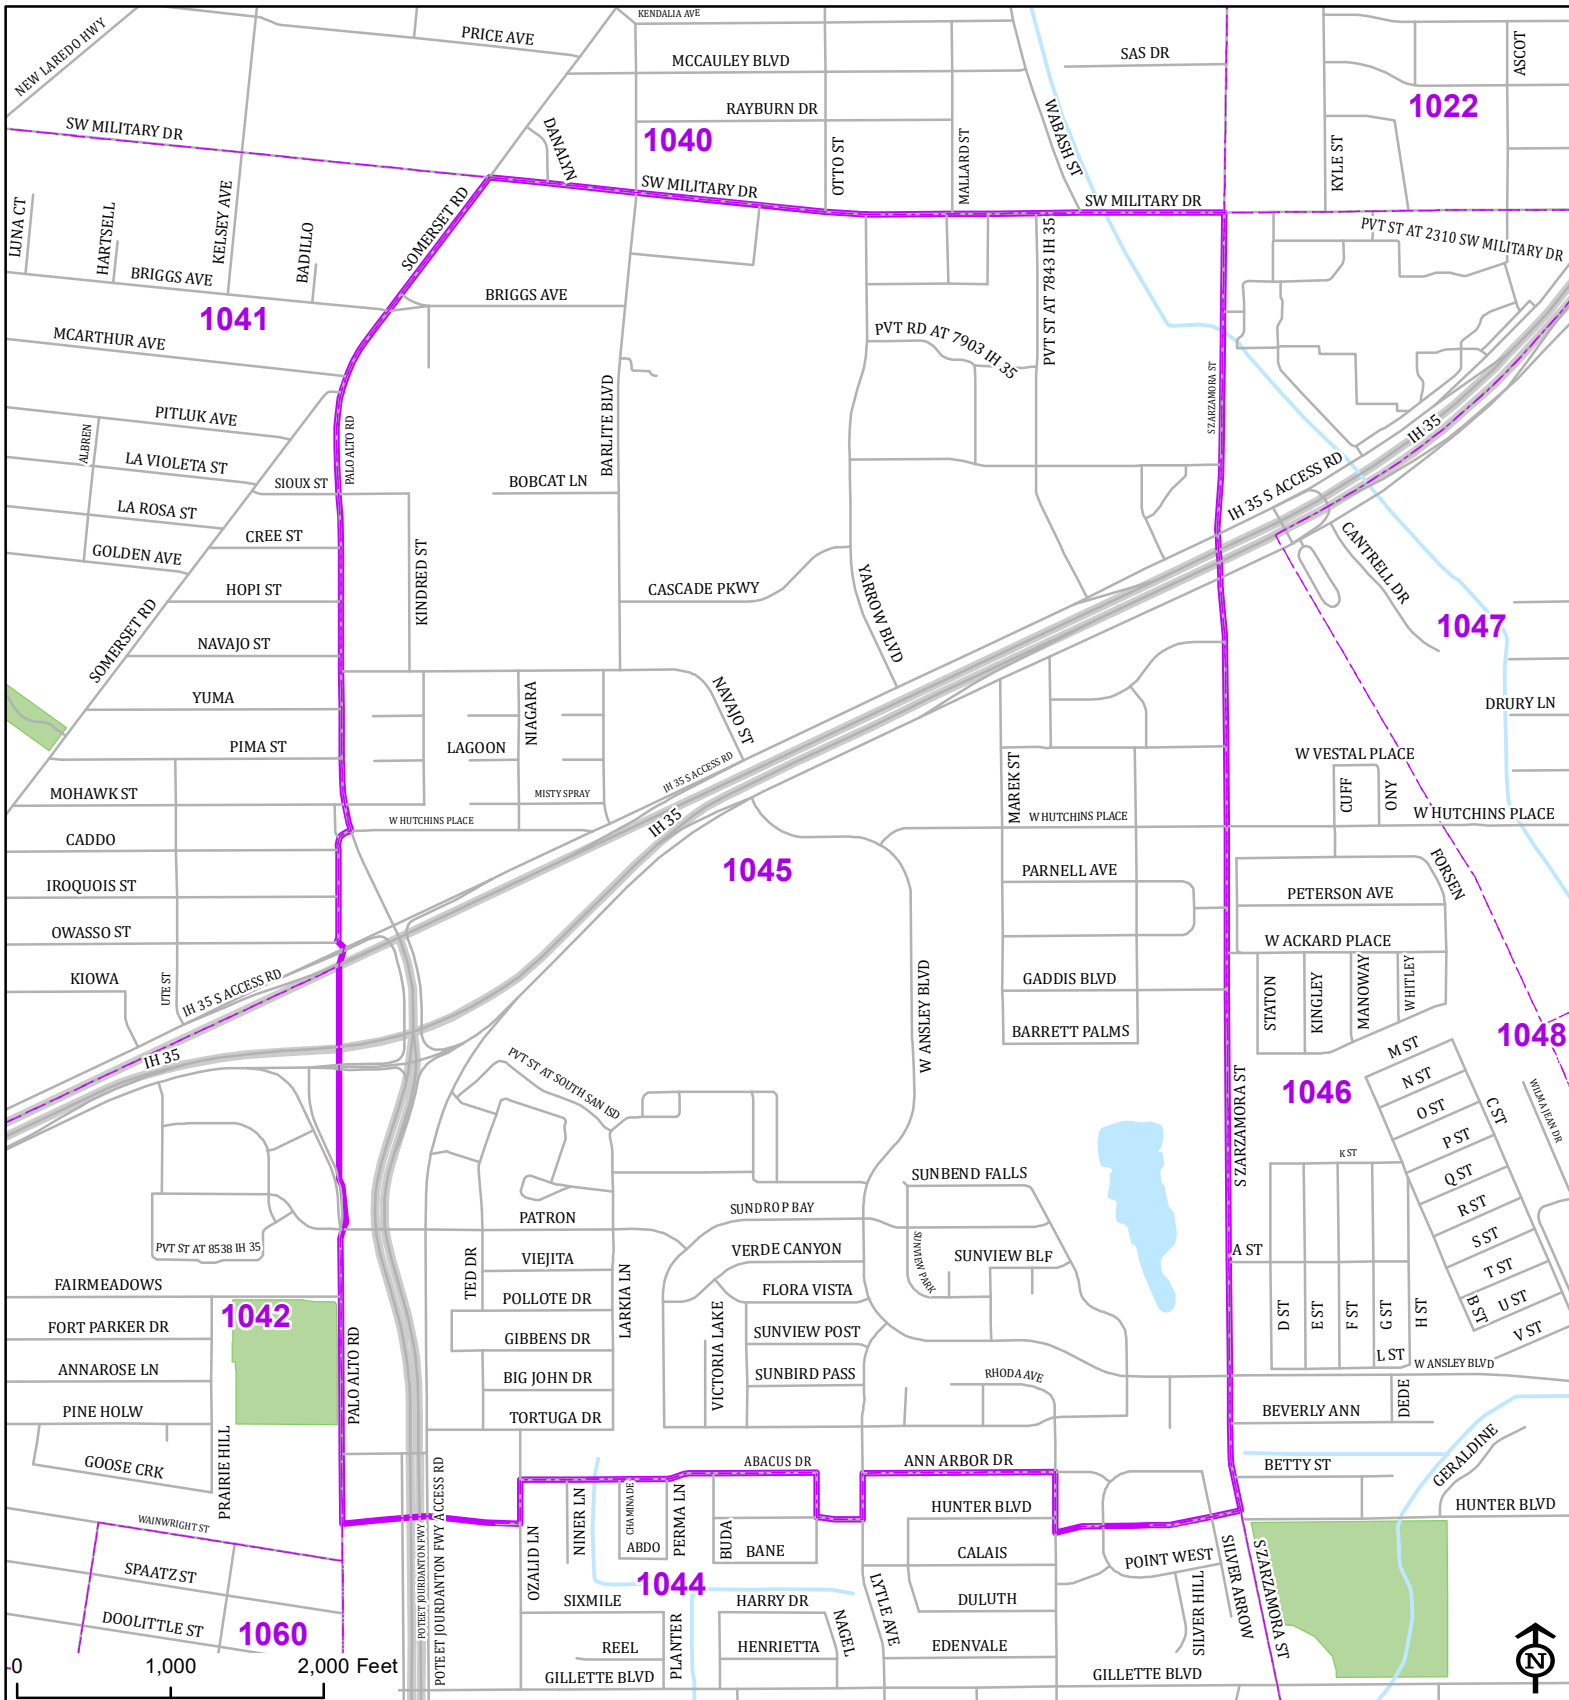

Bexar County

Voter Precinct 1045

Prepared for Bexar County Elections
 1103 S. Frio, Suite 100
 San Antonio, Texas 78207
 Web: elections.bexar.org

Legend
 Streets