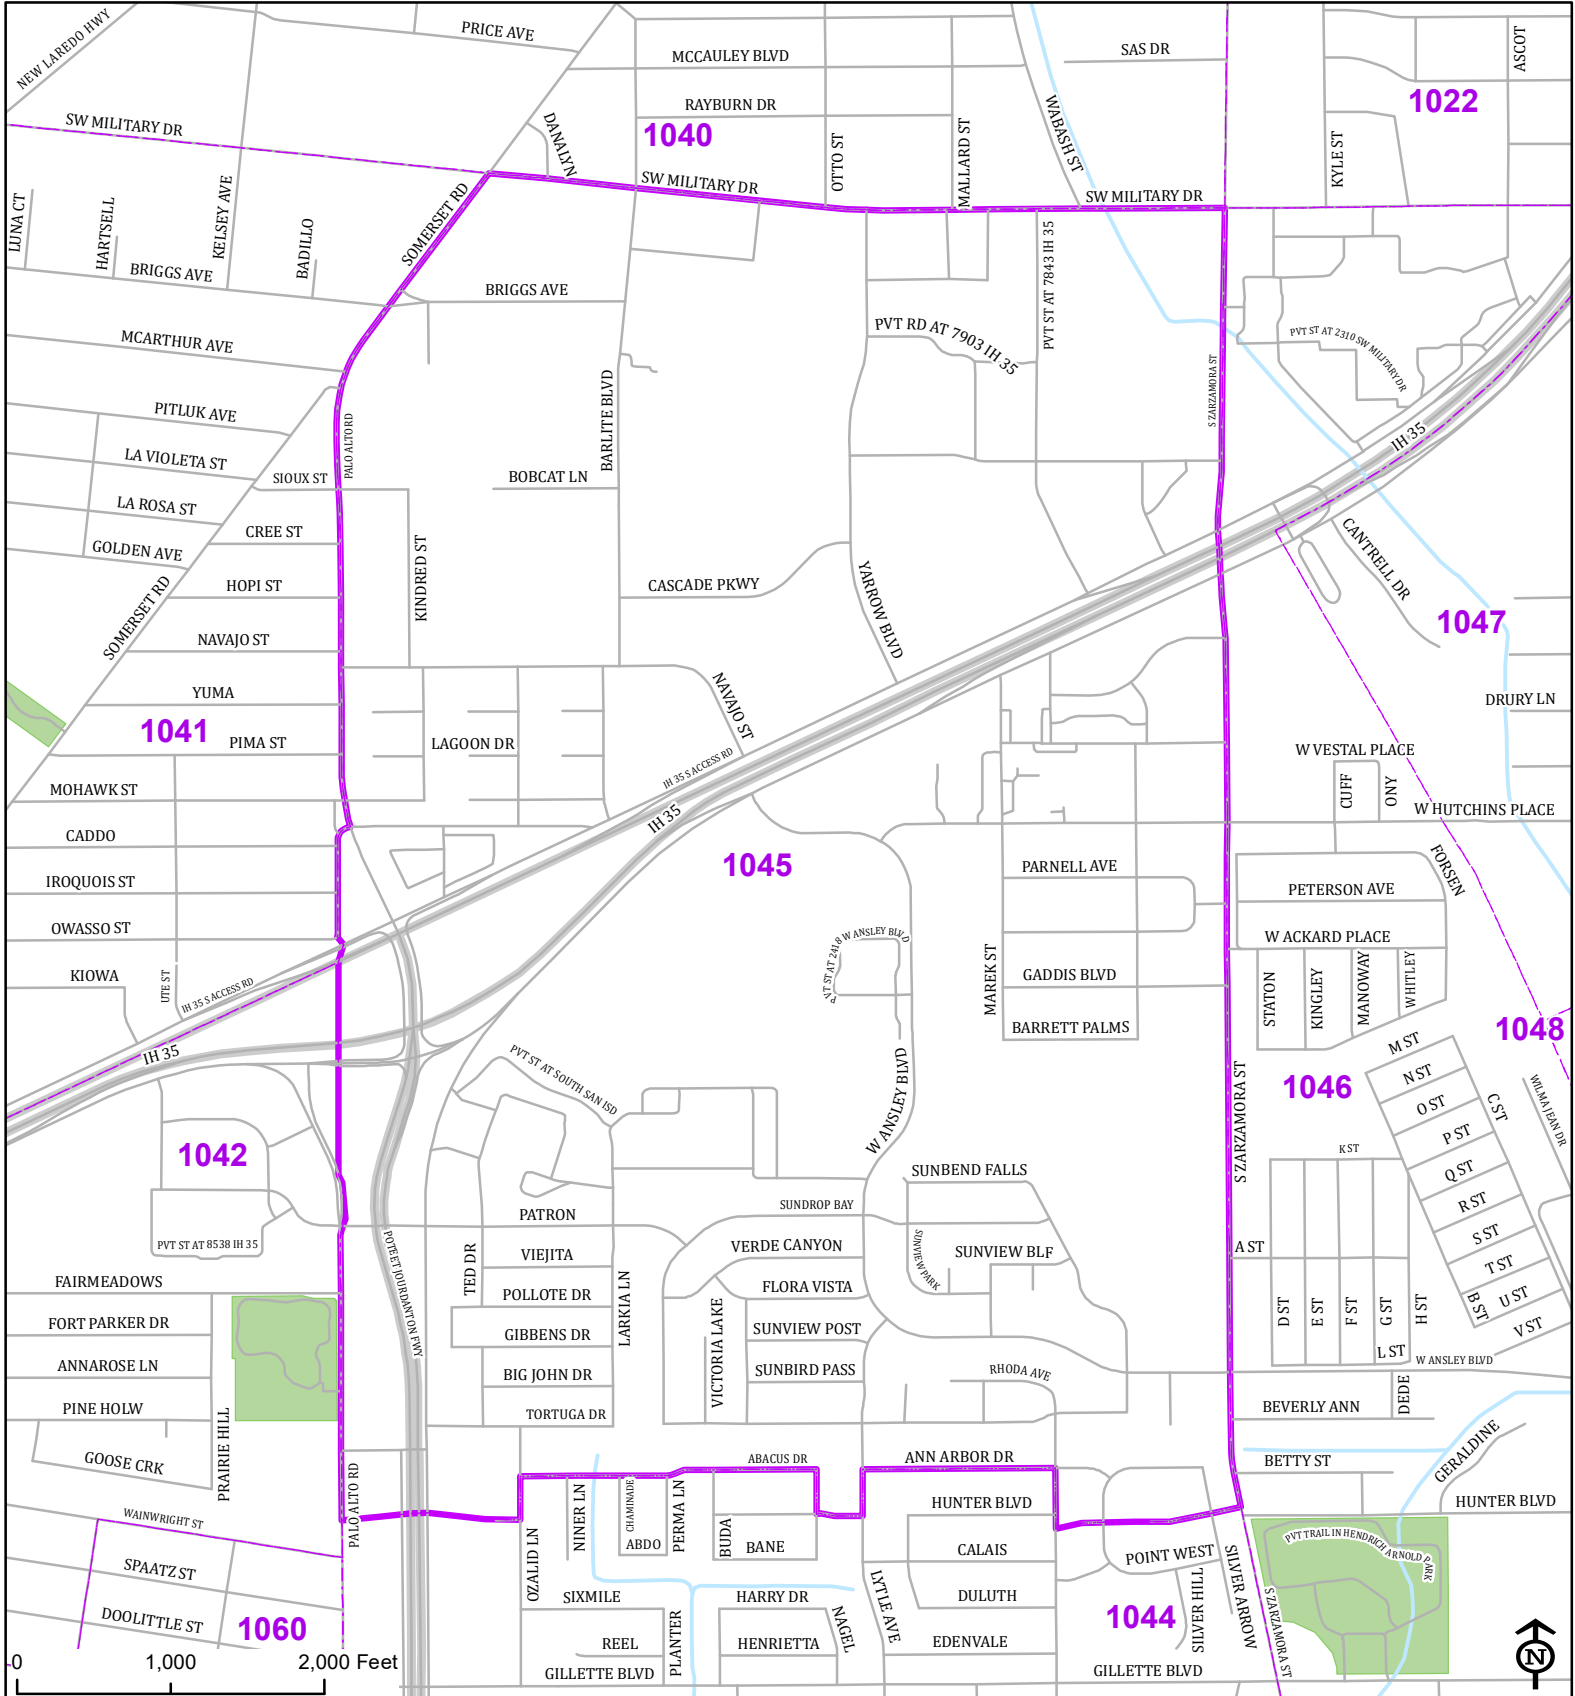

Bexar County

Voter Precinct 1045

Prepared for Bexar County Elections
 1103 S. Frio, Suite 100
 San Antonio, Texas 78207
 Web: elections.bexar.org

Legend
 Streets