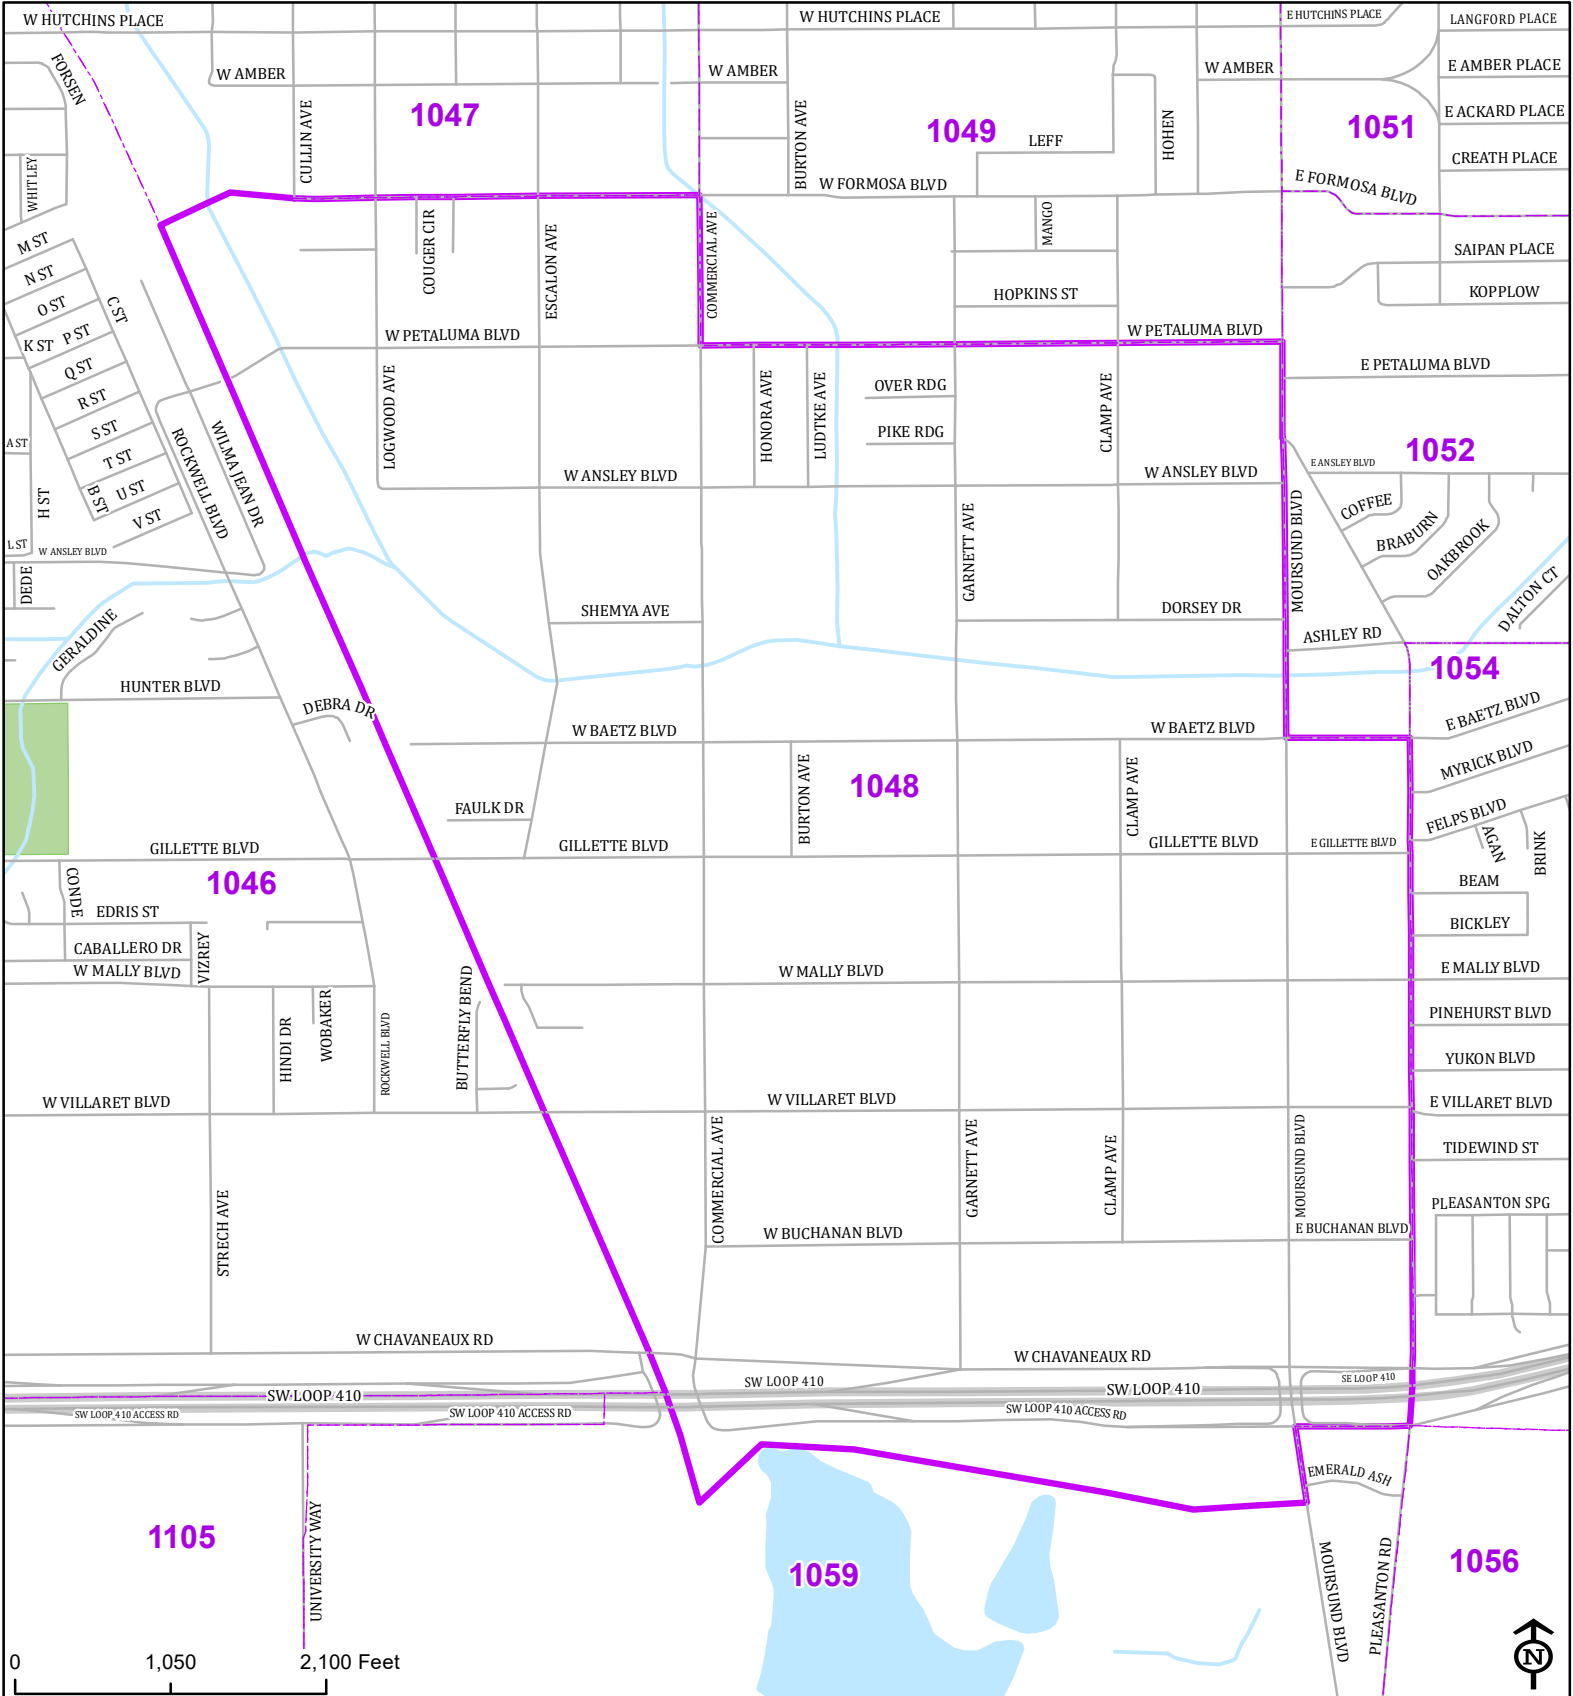

Bexar County

Voter Precinct 1048

Prepared for Bexar County Elections
 1103 S. Frio, Suite 100
 San Antonio, Texas 78207
 Web: elections.bexar.org

Legend
 Streets