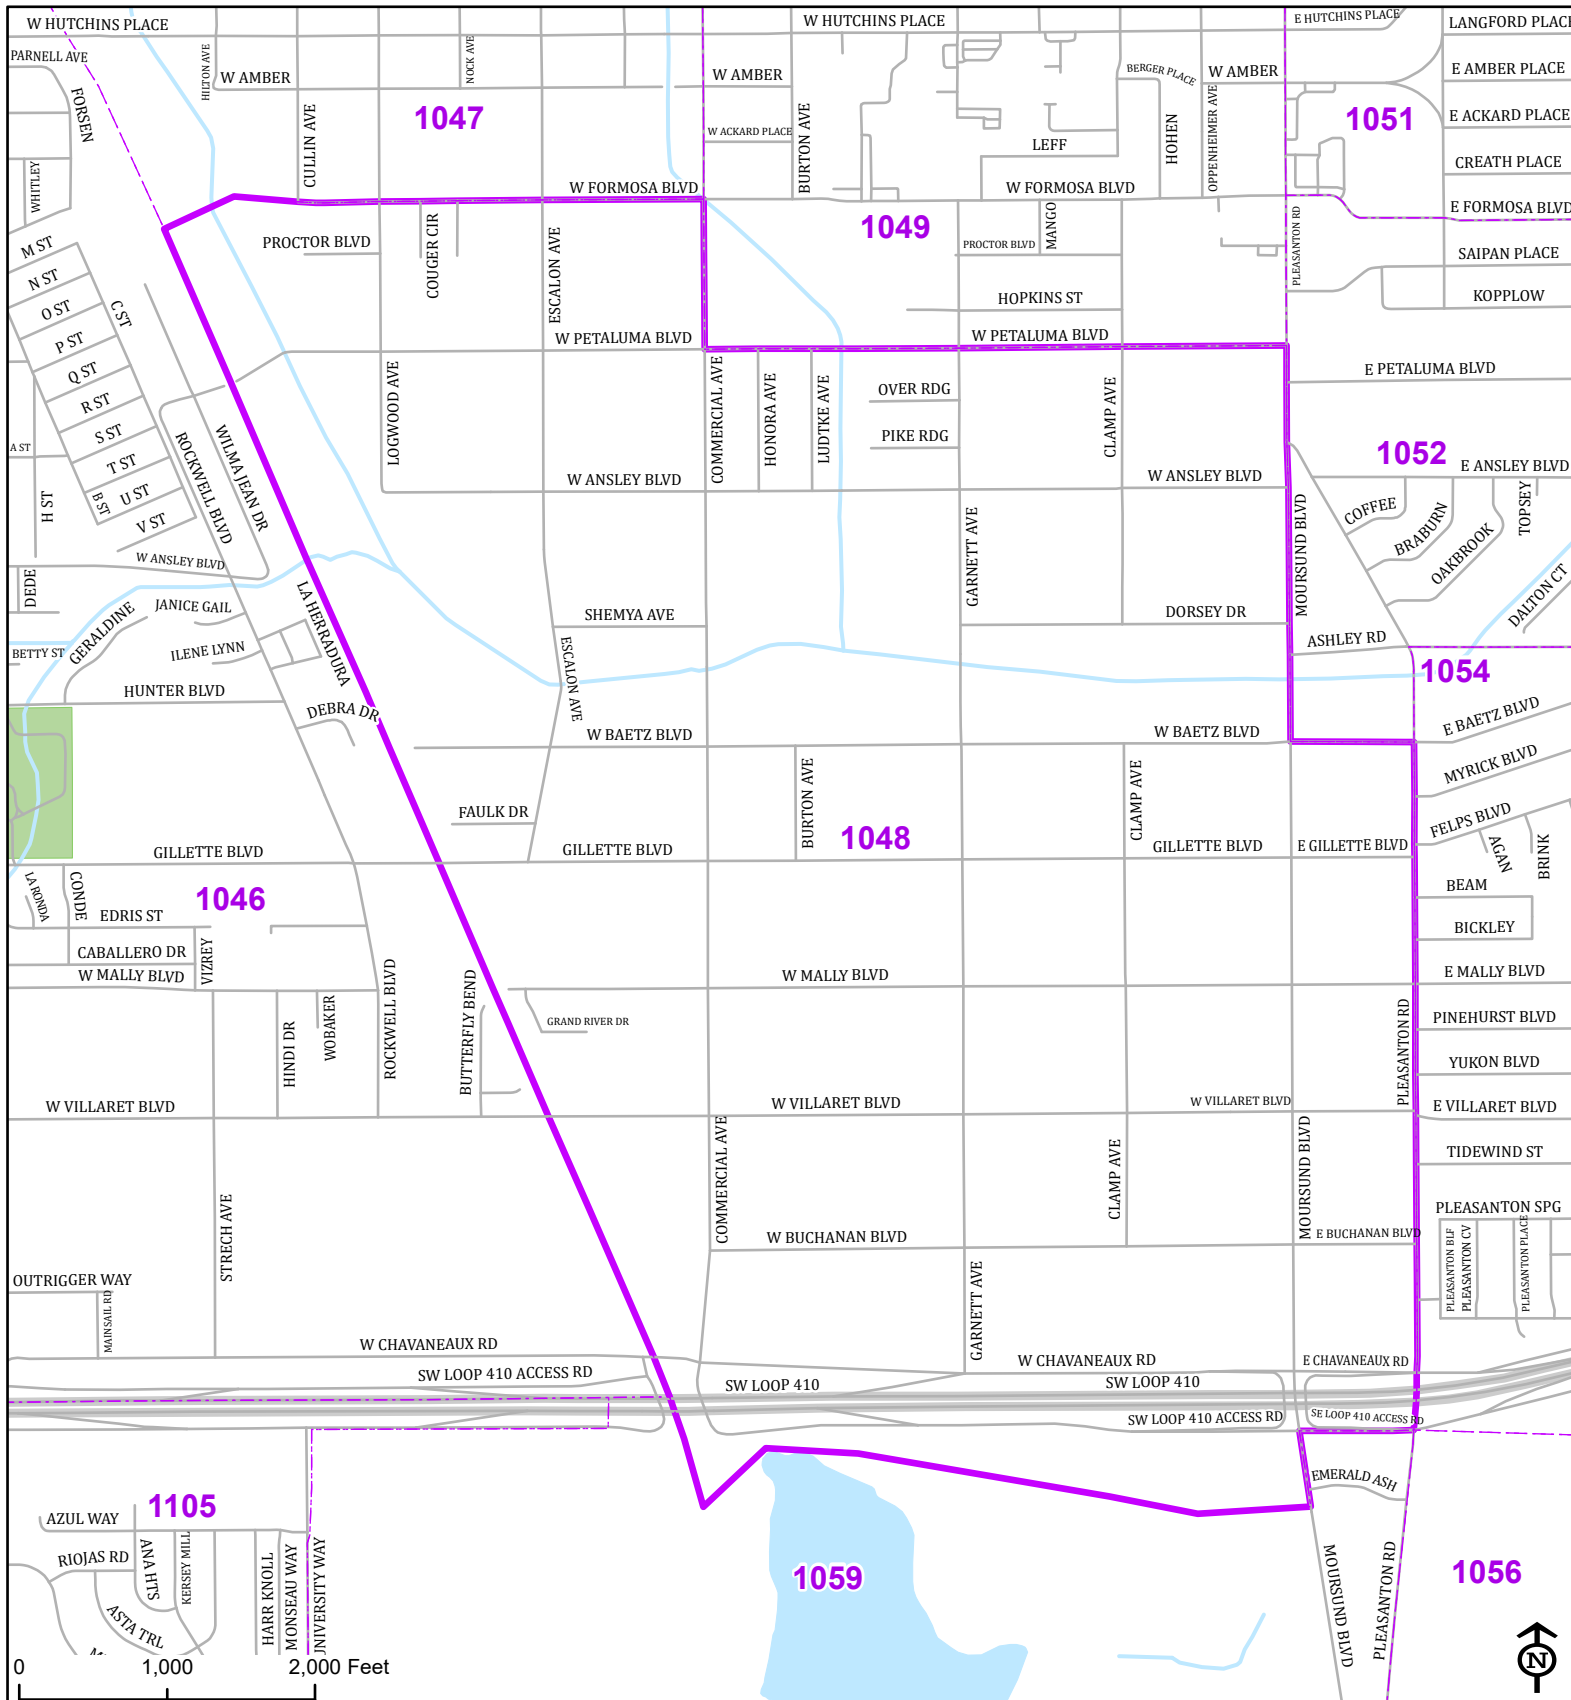

Bexar County

Voter Precinct 1048

Prepared for Bexar County Elections
 1103 S. Frio, Suite 100
 San Antonio, Texas 78207
 Web: elections.bexar.org

Legend
 Streets