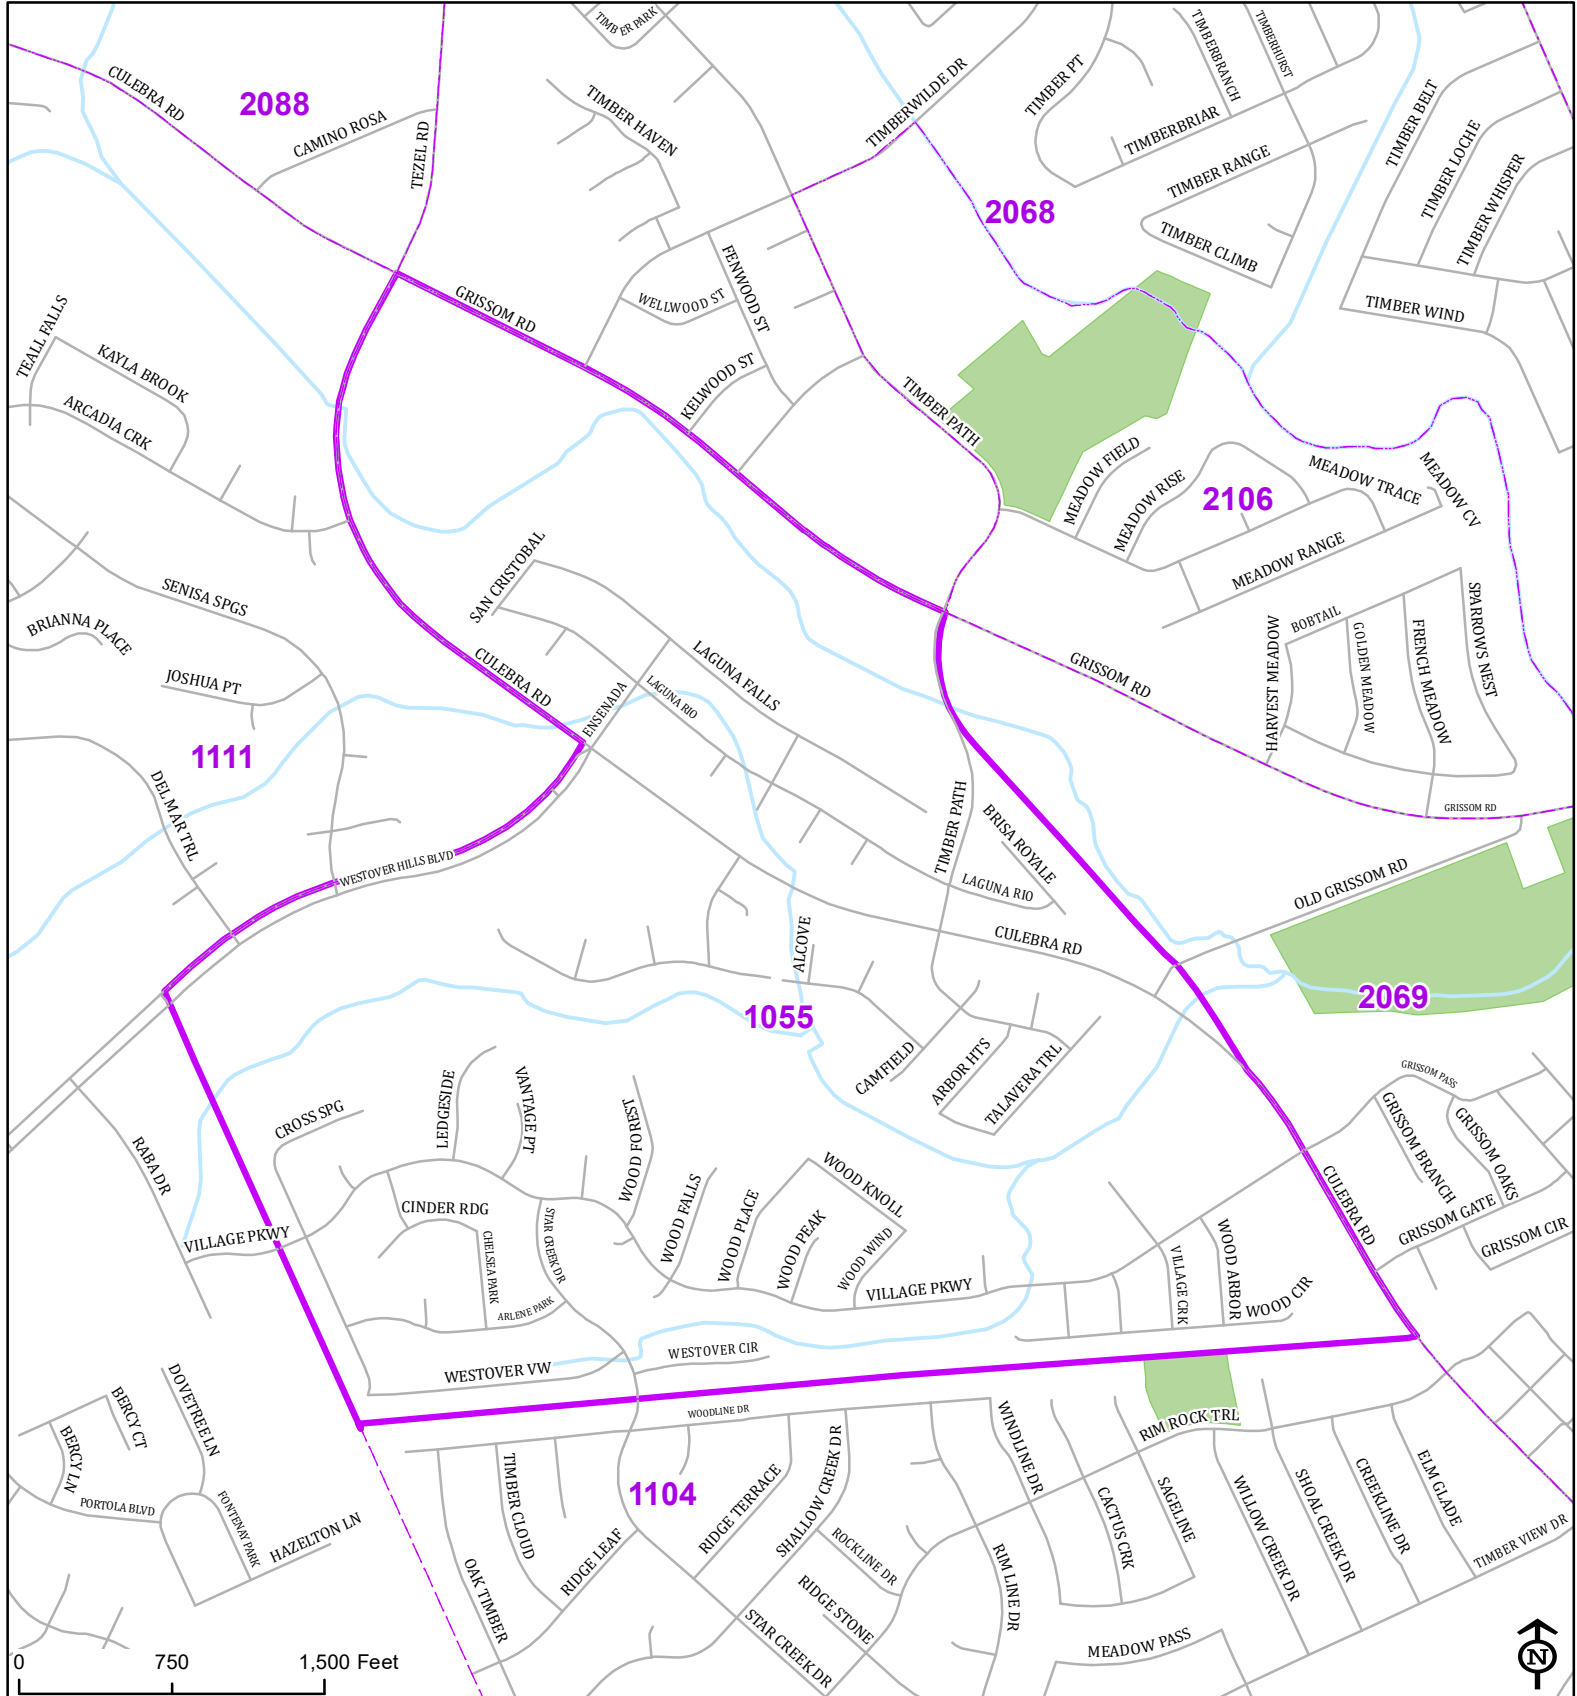

Bexar County

Voter Precinct 1055

Prepared for Bexar County Elections
 1103 S. Frio, Suite 100
 San Antonio, Texas 78207
 Web: elections.bexar.org

Legend
 Streets