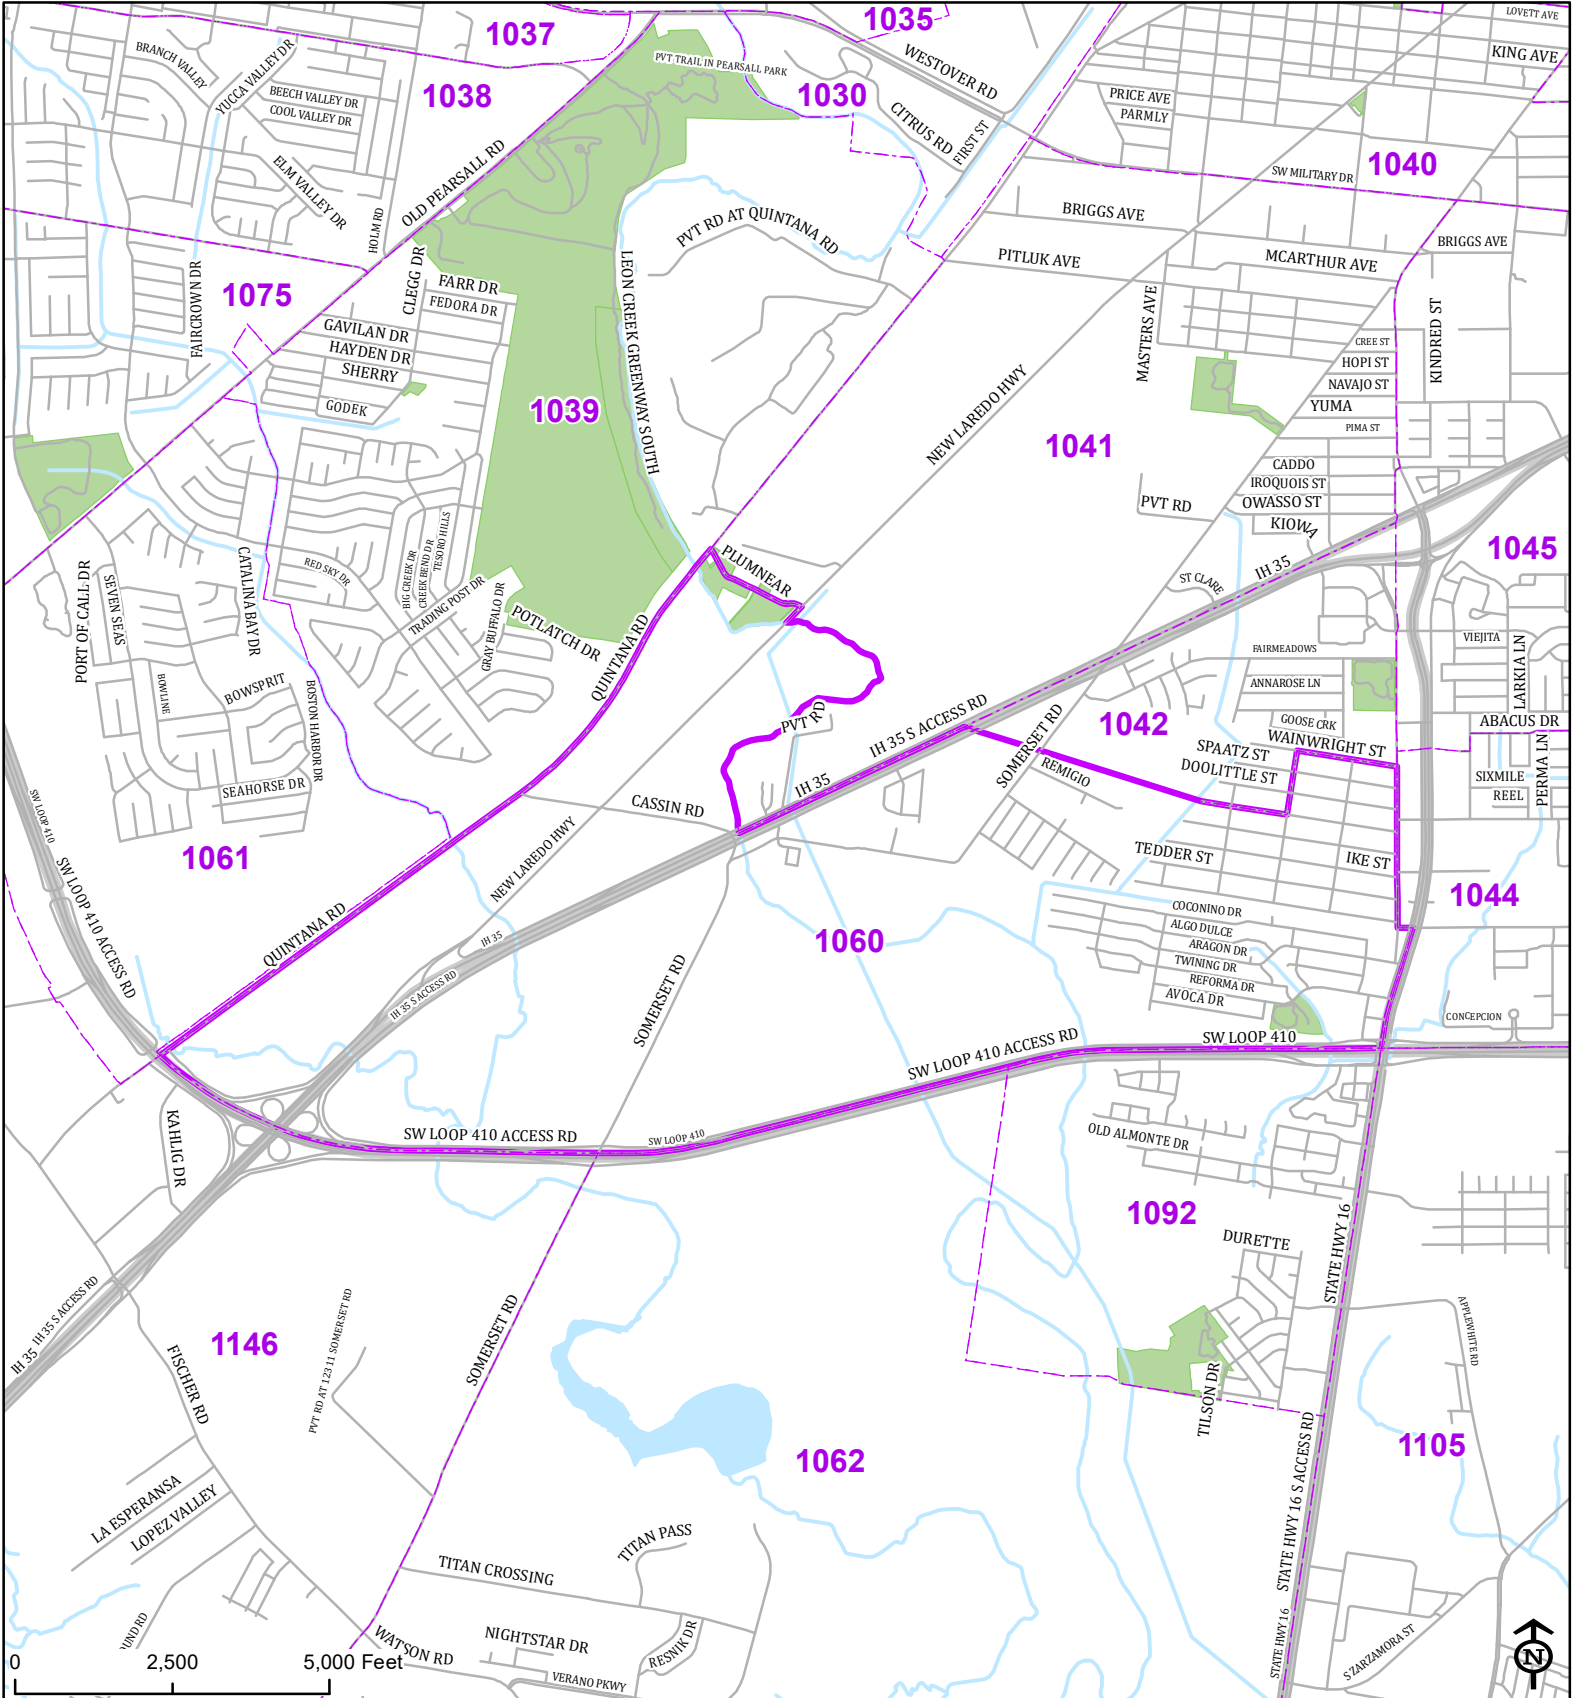

Bexar County

Voter Precinct 1060

Prepared for Bexar County Elections
 1103 S. Frio, Suite 100
 San Antonio, Texas 78207
 Web: elections.bexar.org

Legend
 Streets