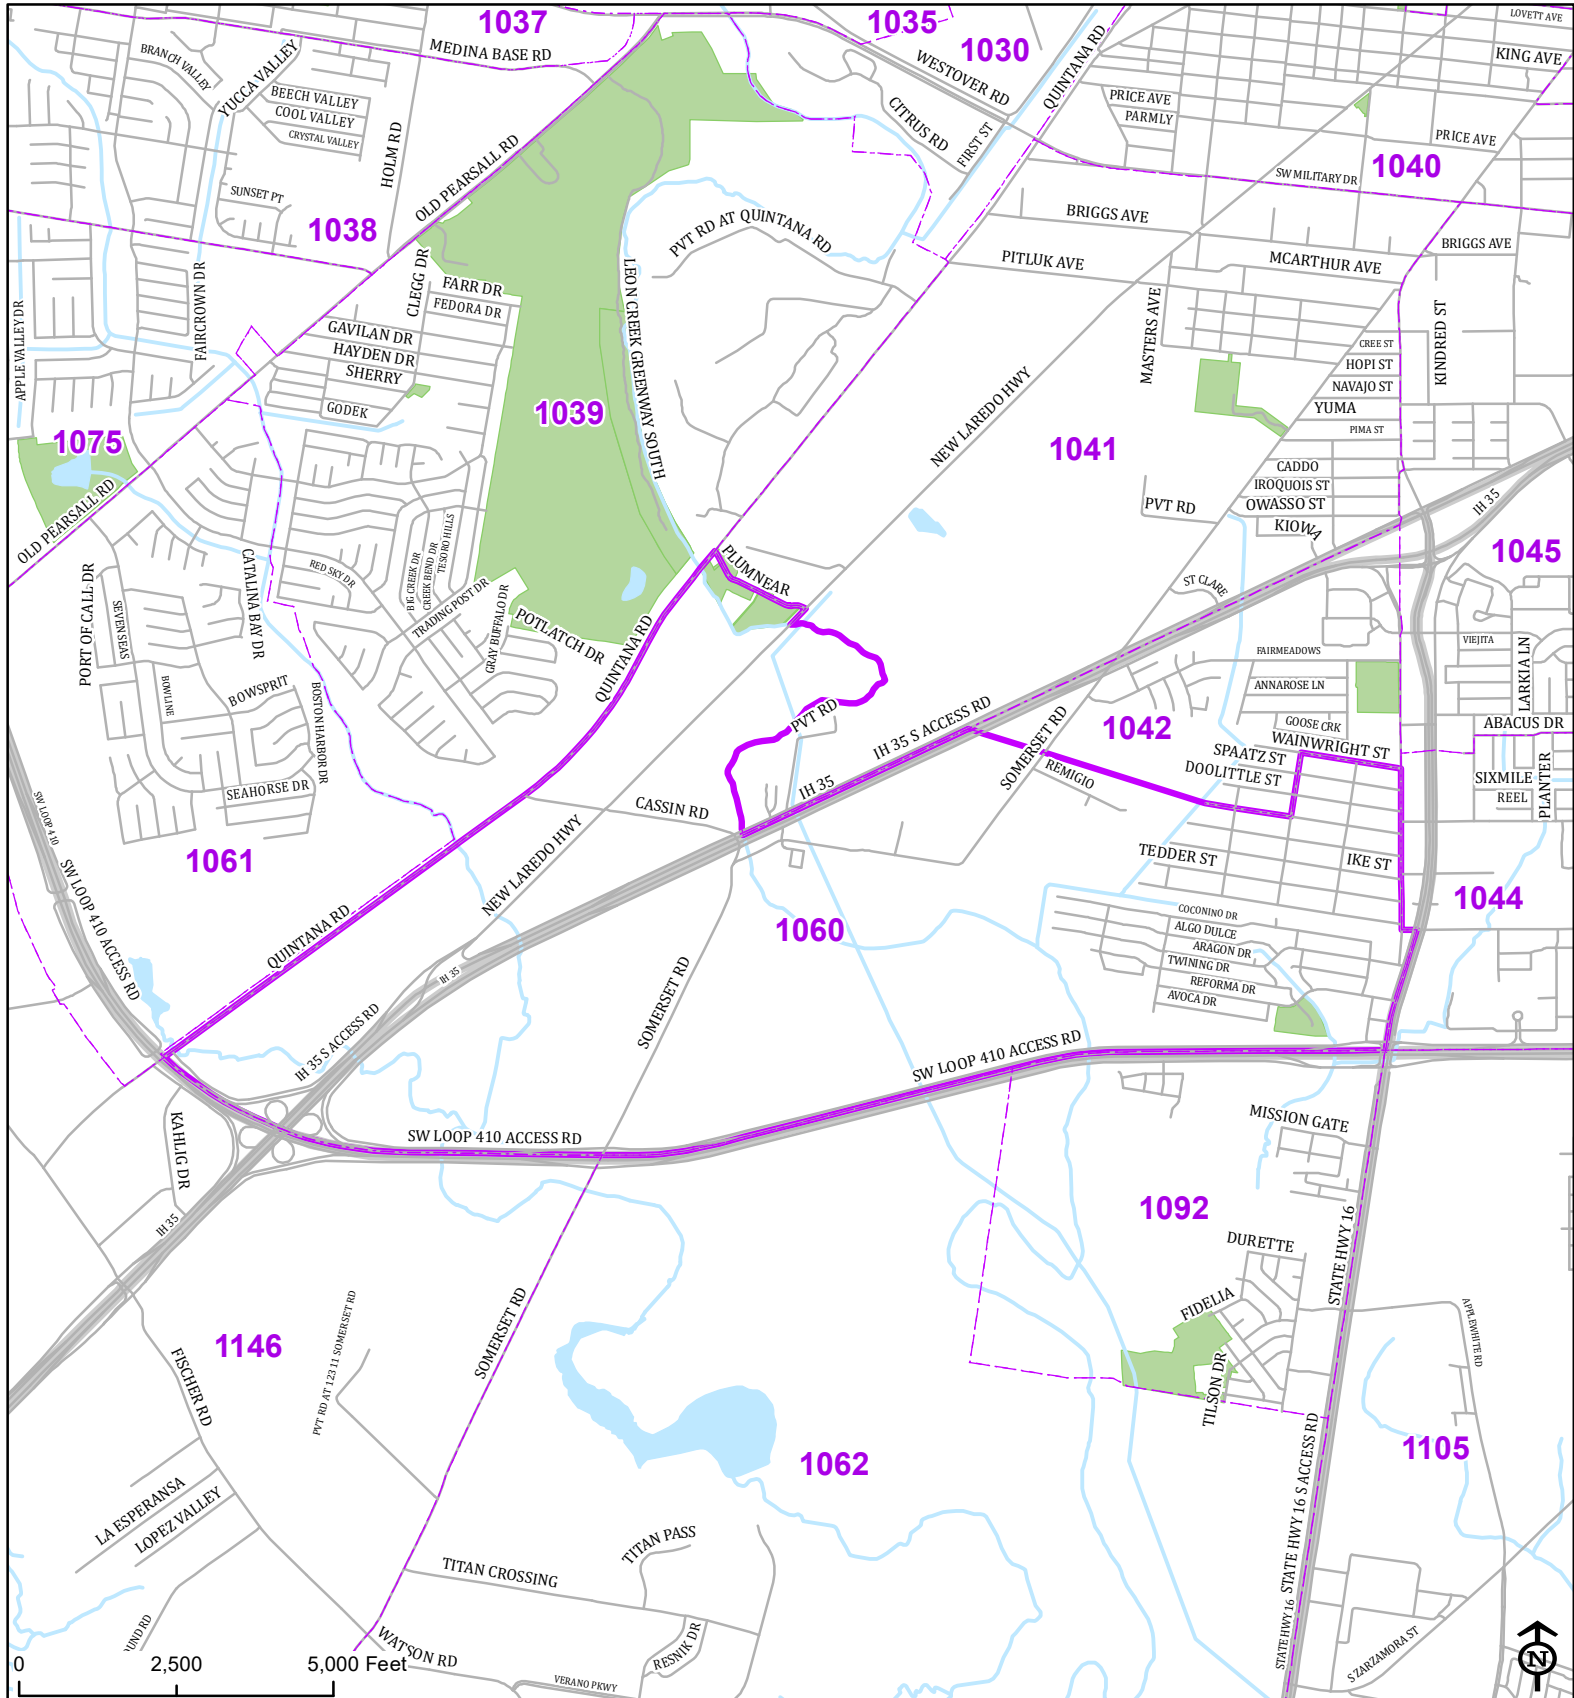

Bexar County

Voter Precinct 1060

Prepared for Bexar County Elections
 1103 S. Frio, Suite 100
 San Antonio, Texas 78207
 Web: elections.bexar.org

Legend
 Streets