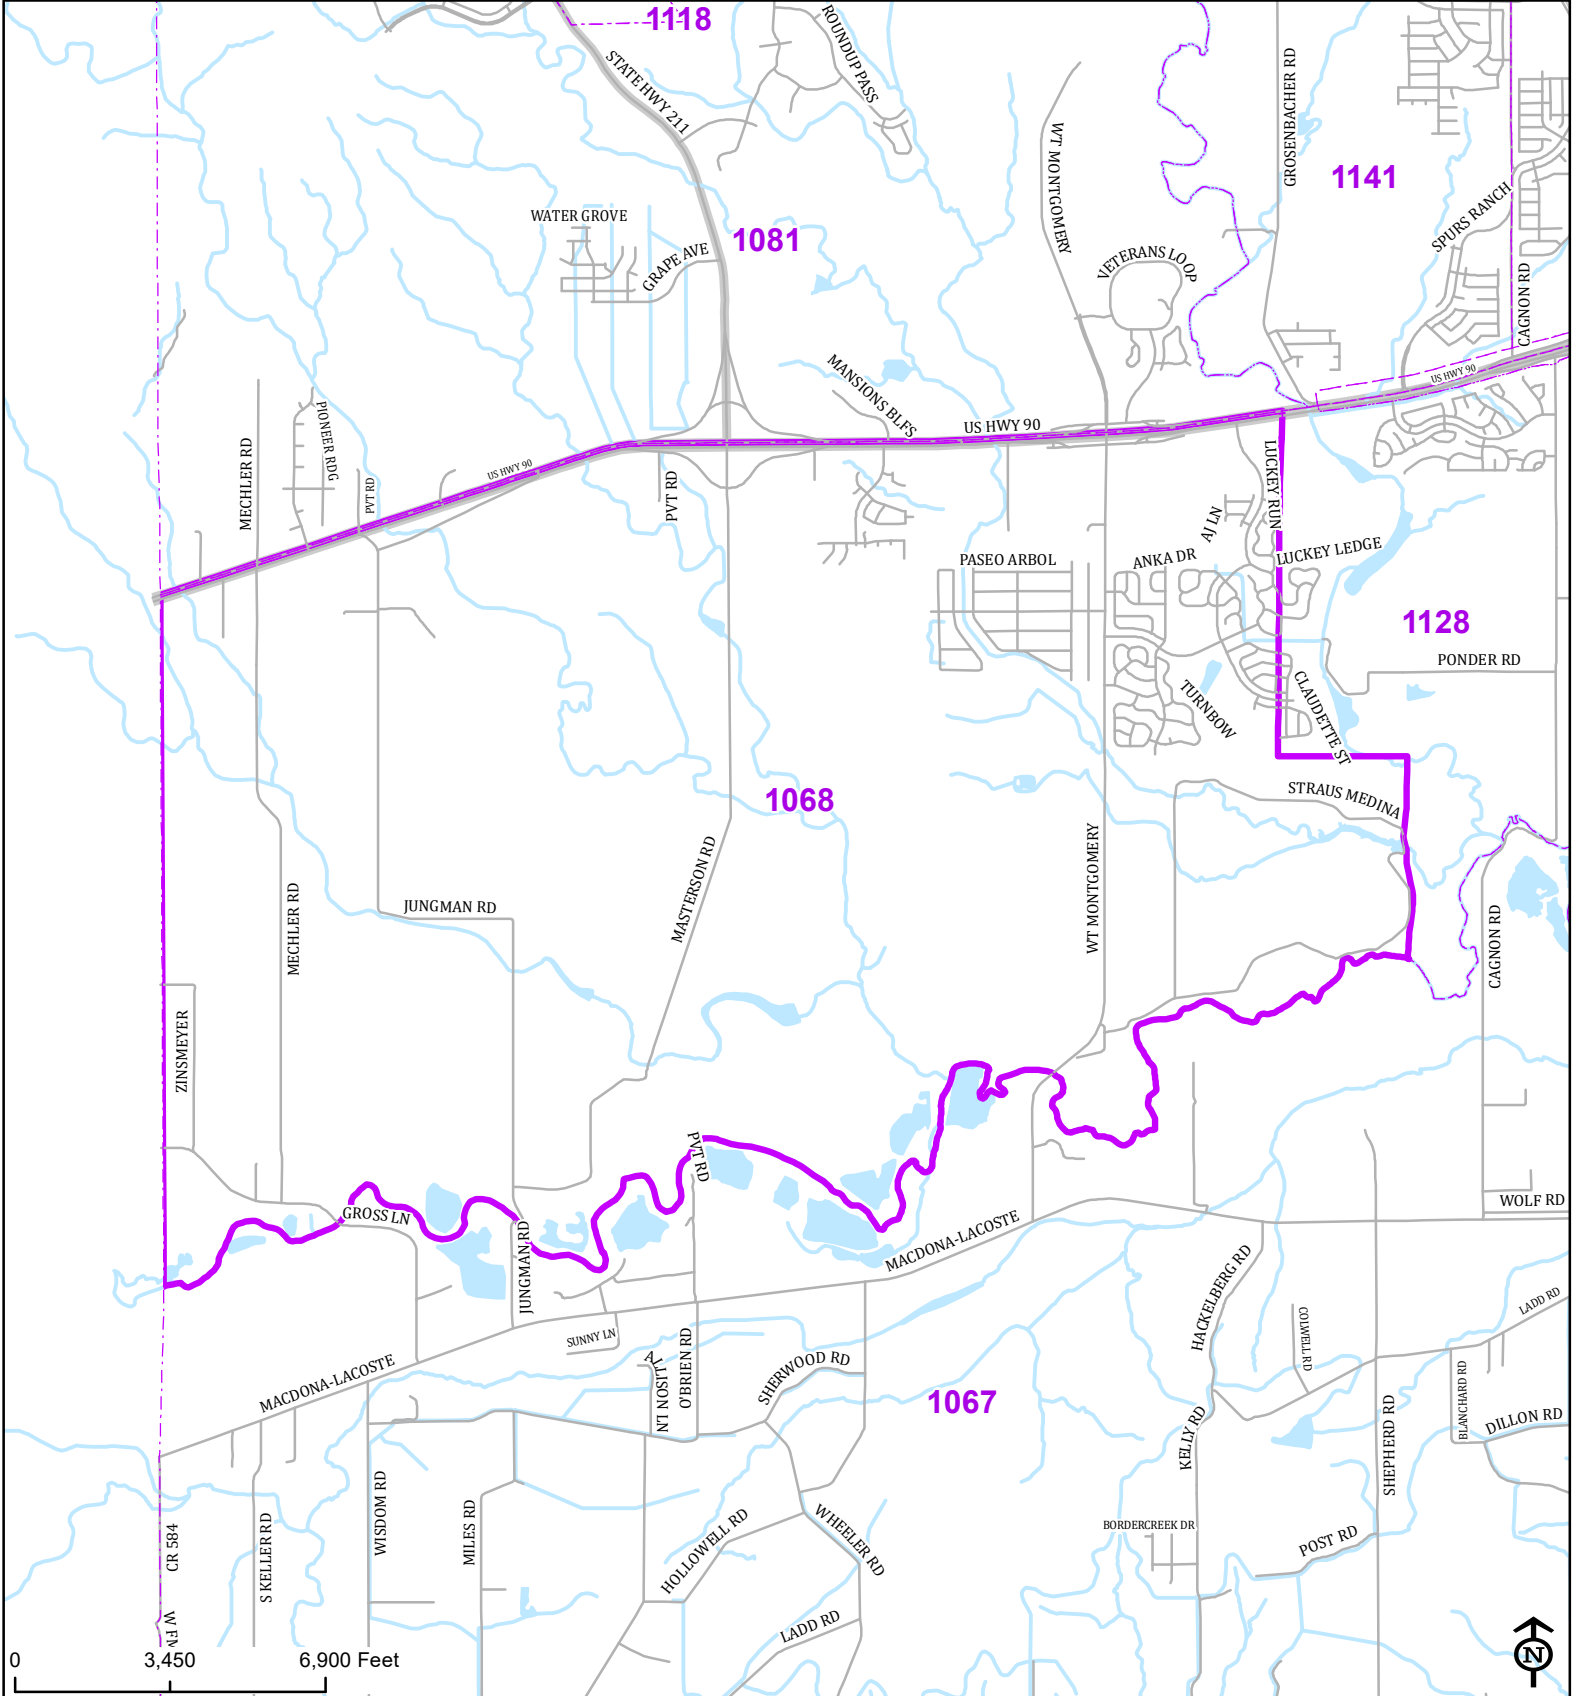

# Bexar County

## Voter Precinct 1068

Prepared for Bexar County Elections  
 1103 S. Frio, Suite 100  
 San Antonio, Texas 78207  
 Web: [elections.bexar.org](http://elections.bexar.org)

**Legend**  
 Streets