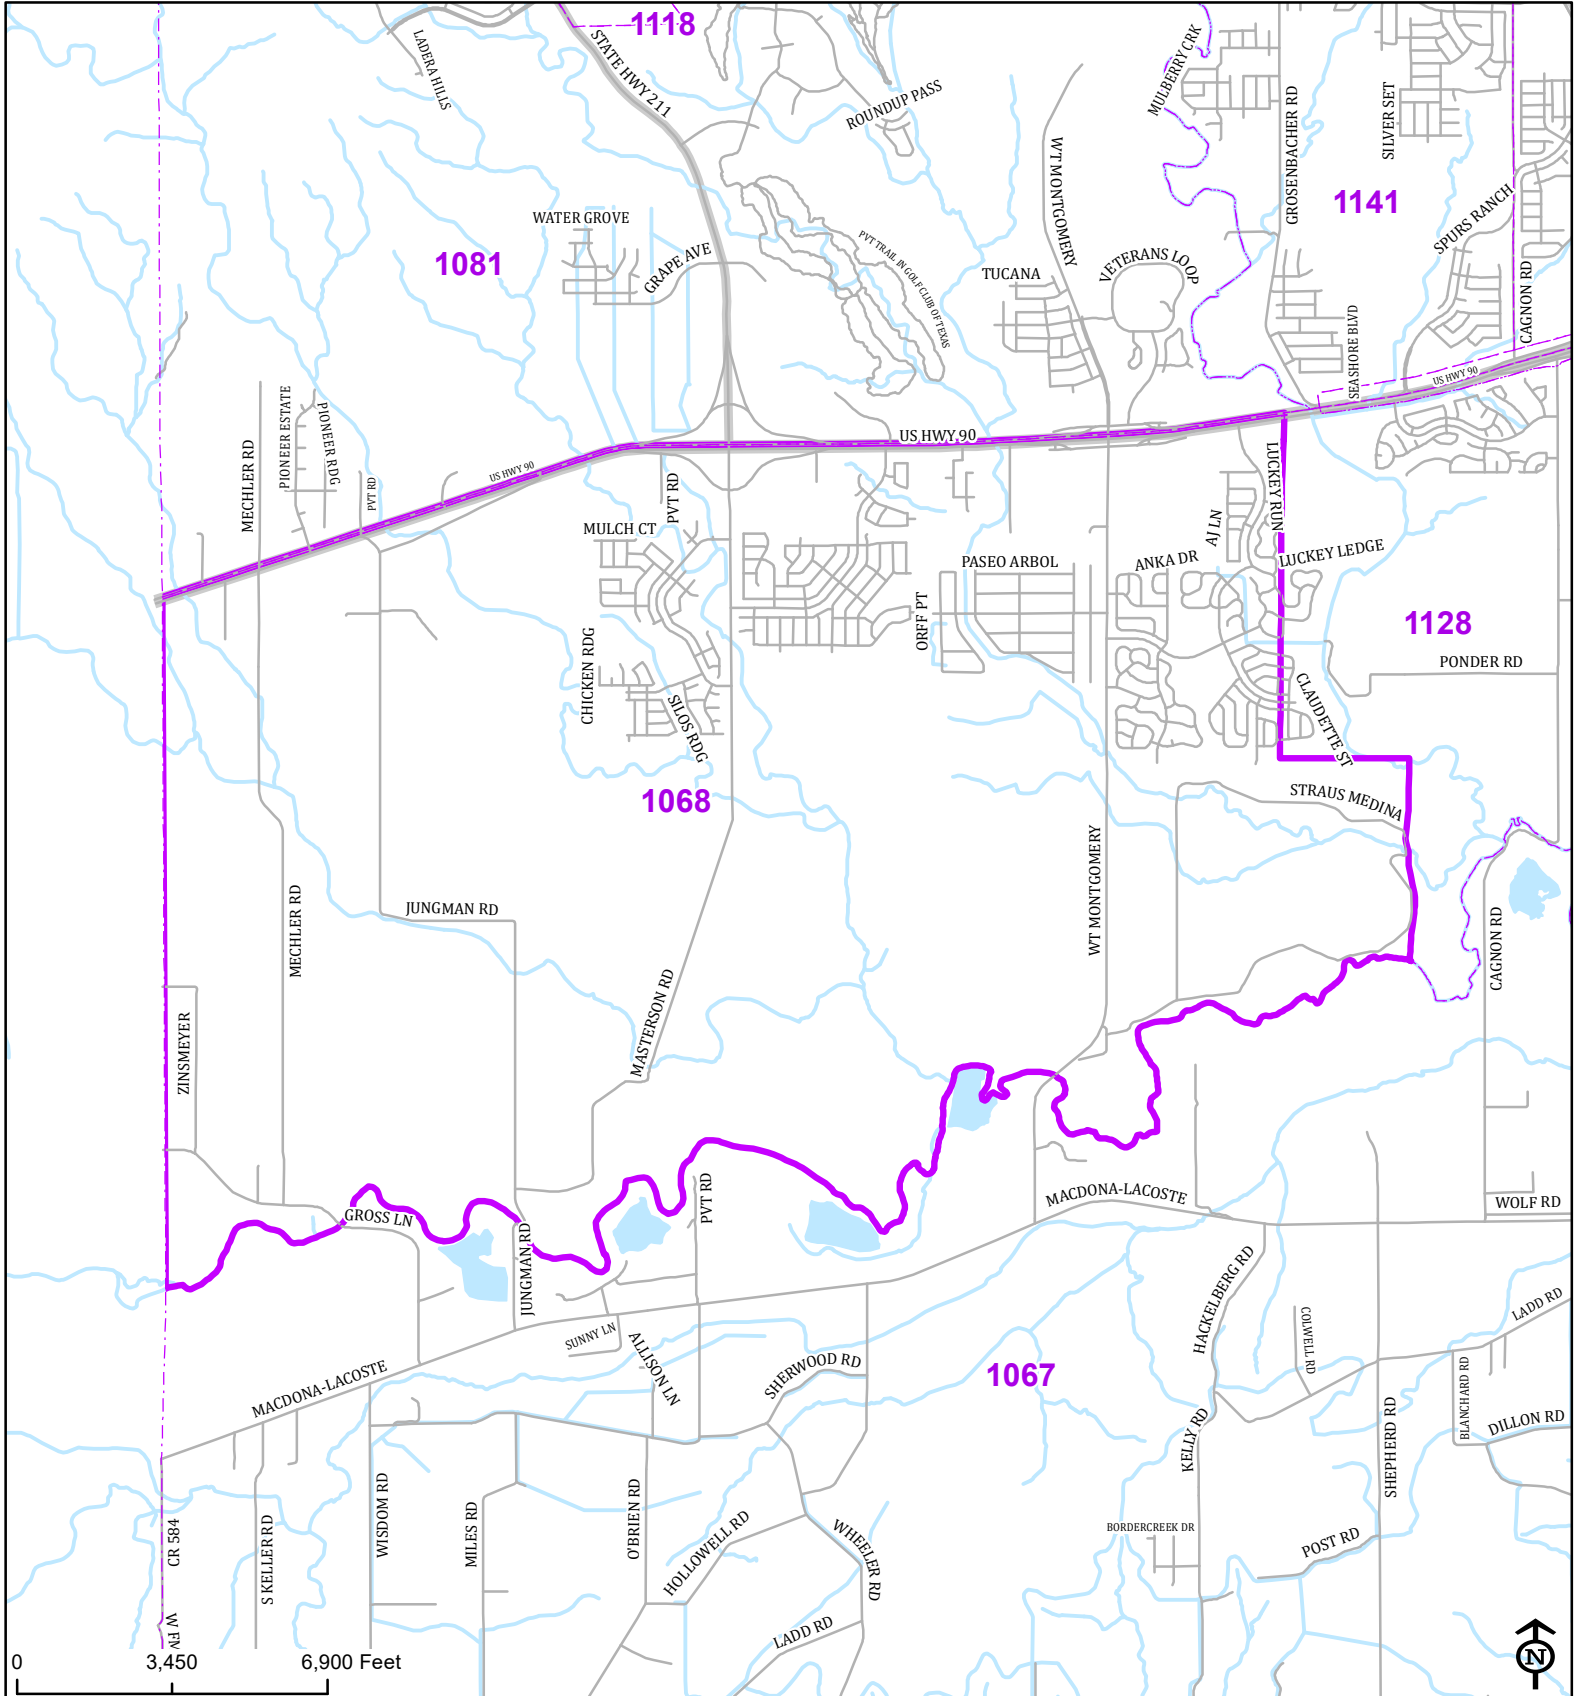

# Bexar County

## Voter Precinct 1068

Prepared for Bexar County Elections  
 1103 S. Frio, Suite 100  
 San Antonio, Texas 78207  
 Web: [elections.bexar.org](http://elections.bexar.org)

**Legend**  
 Streets