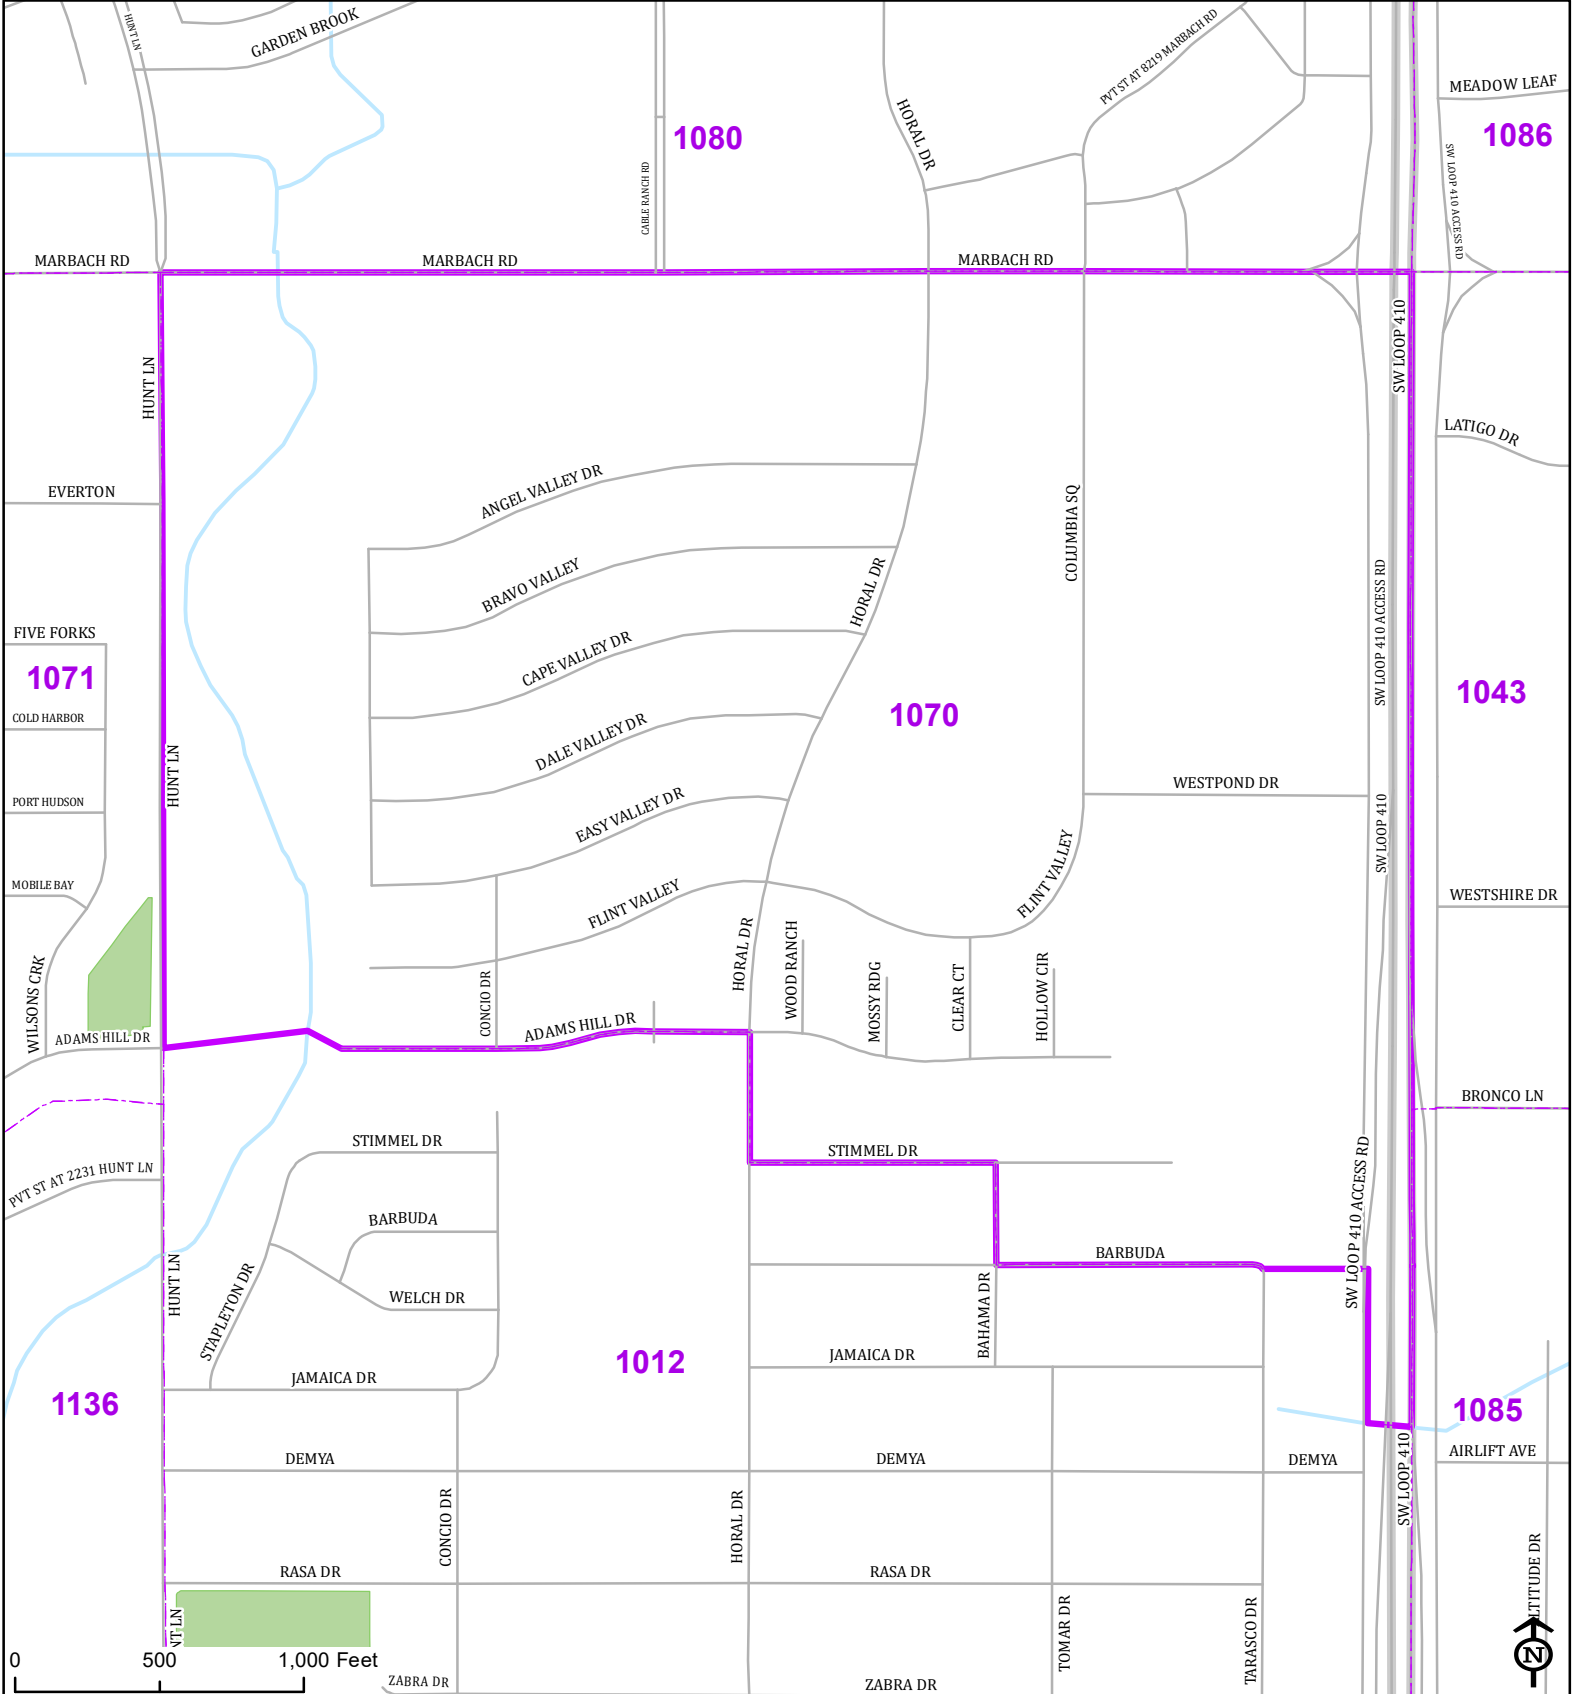

Bexar County

Voter Precinct 1070

Prepared for Bexar County Elections
 1103 S. Frio, Suite 100
 San Antonio, Texas 78207
 Web: elections.bexar.org

Legend
 Streets