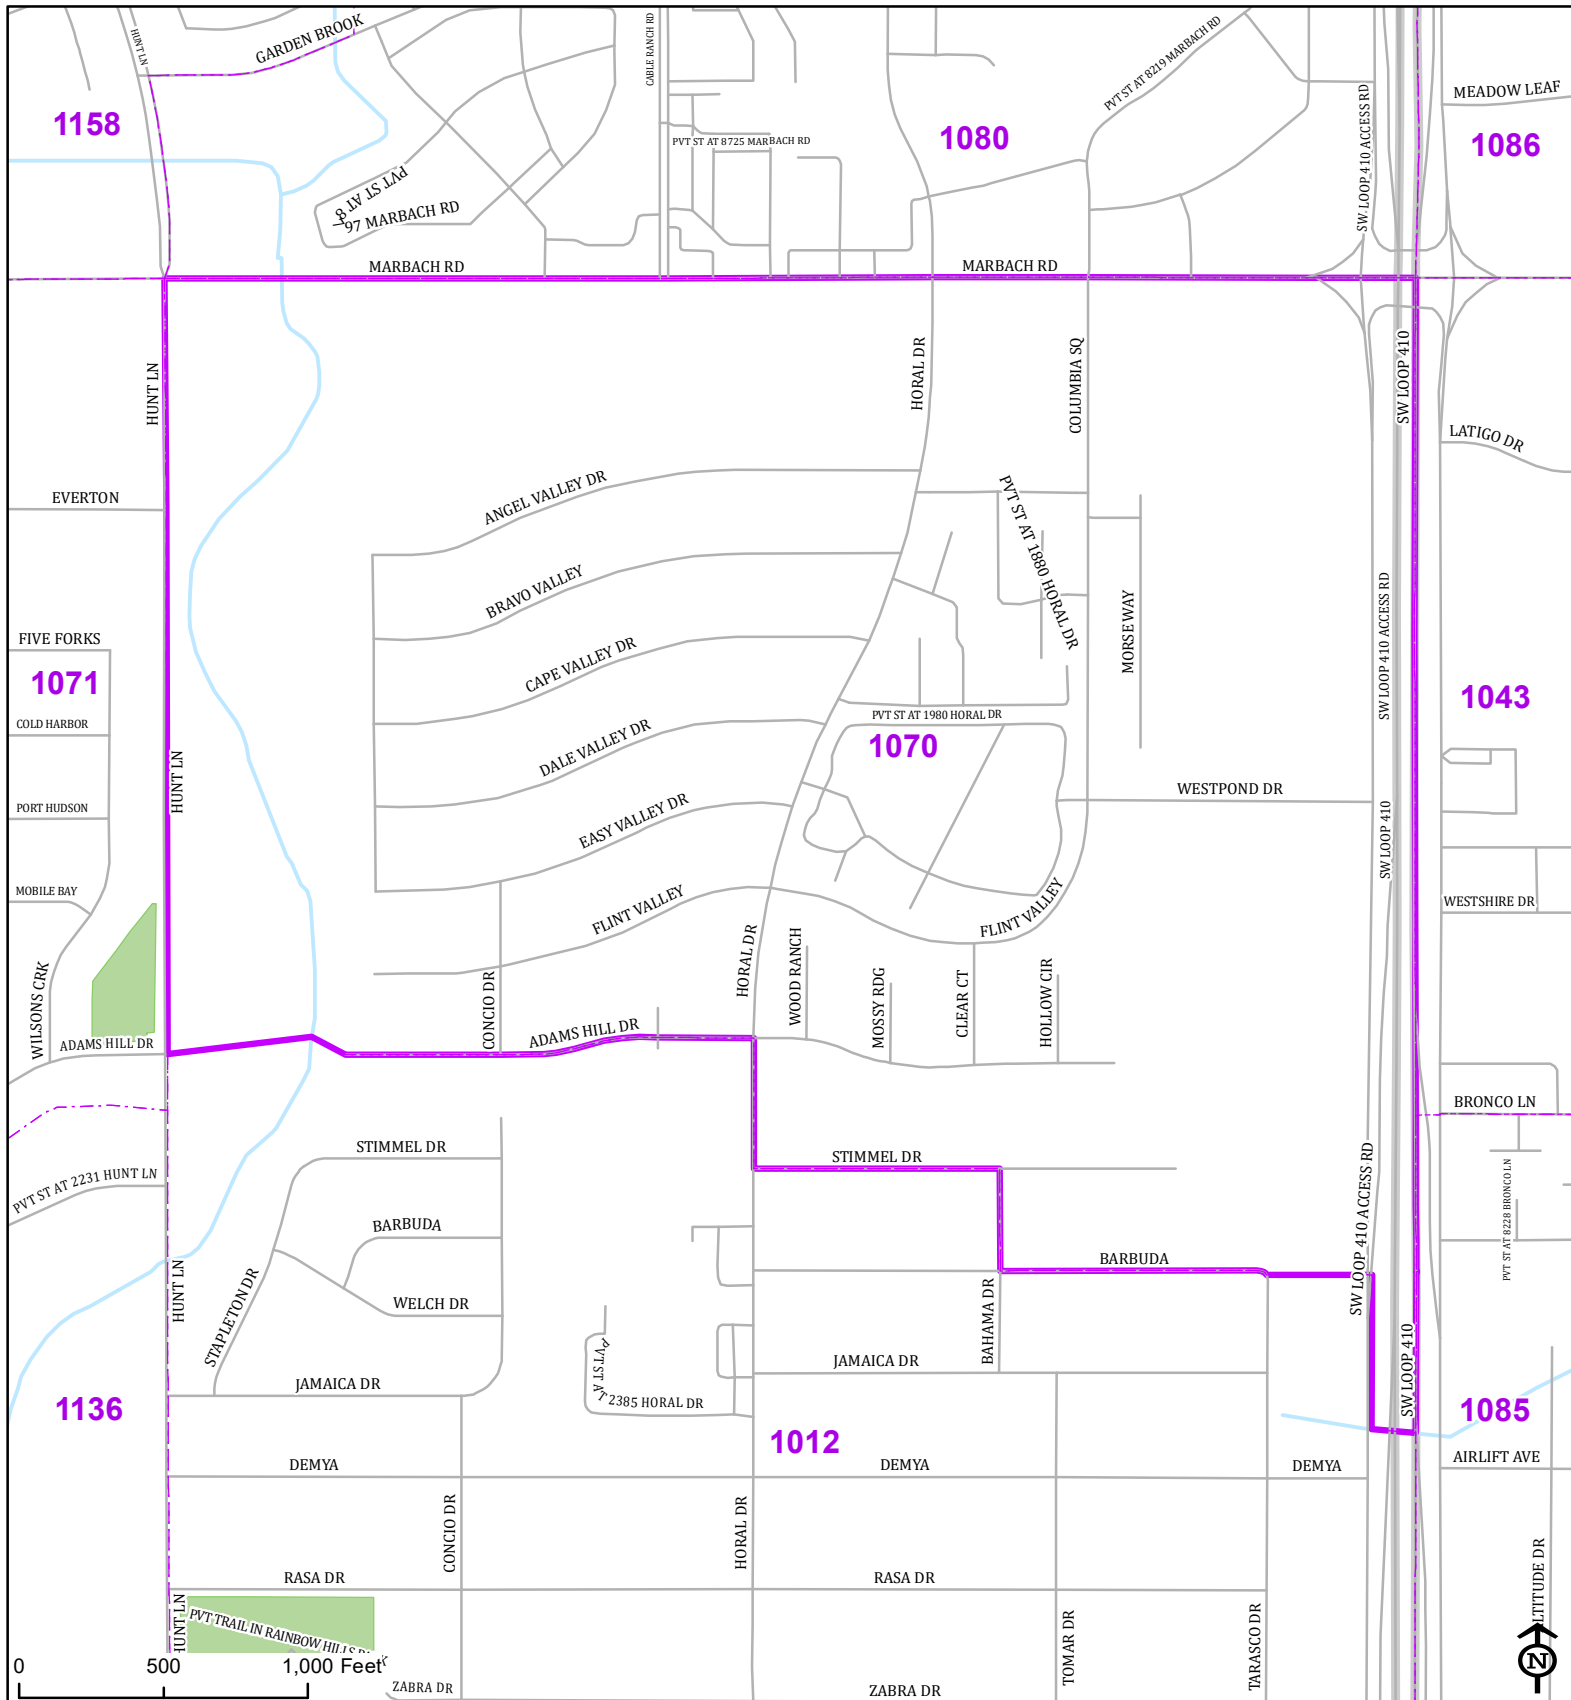

Bexar County

Voter Precinct 1070

Prepared for Bexar County Elections
 1103 S. Frio, Suite 100
 San Antonio, Texas 78207
 Web: elections.bexar.org

Legend
 Streets