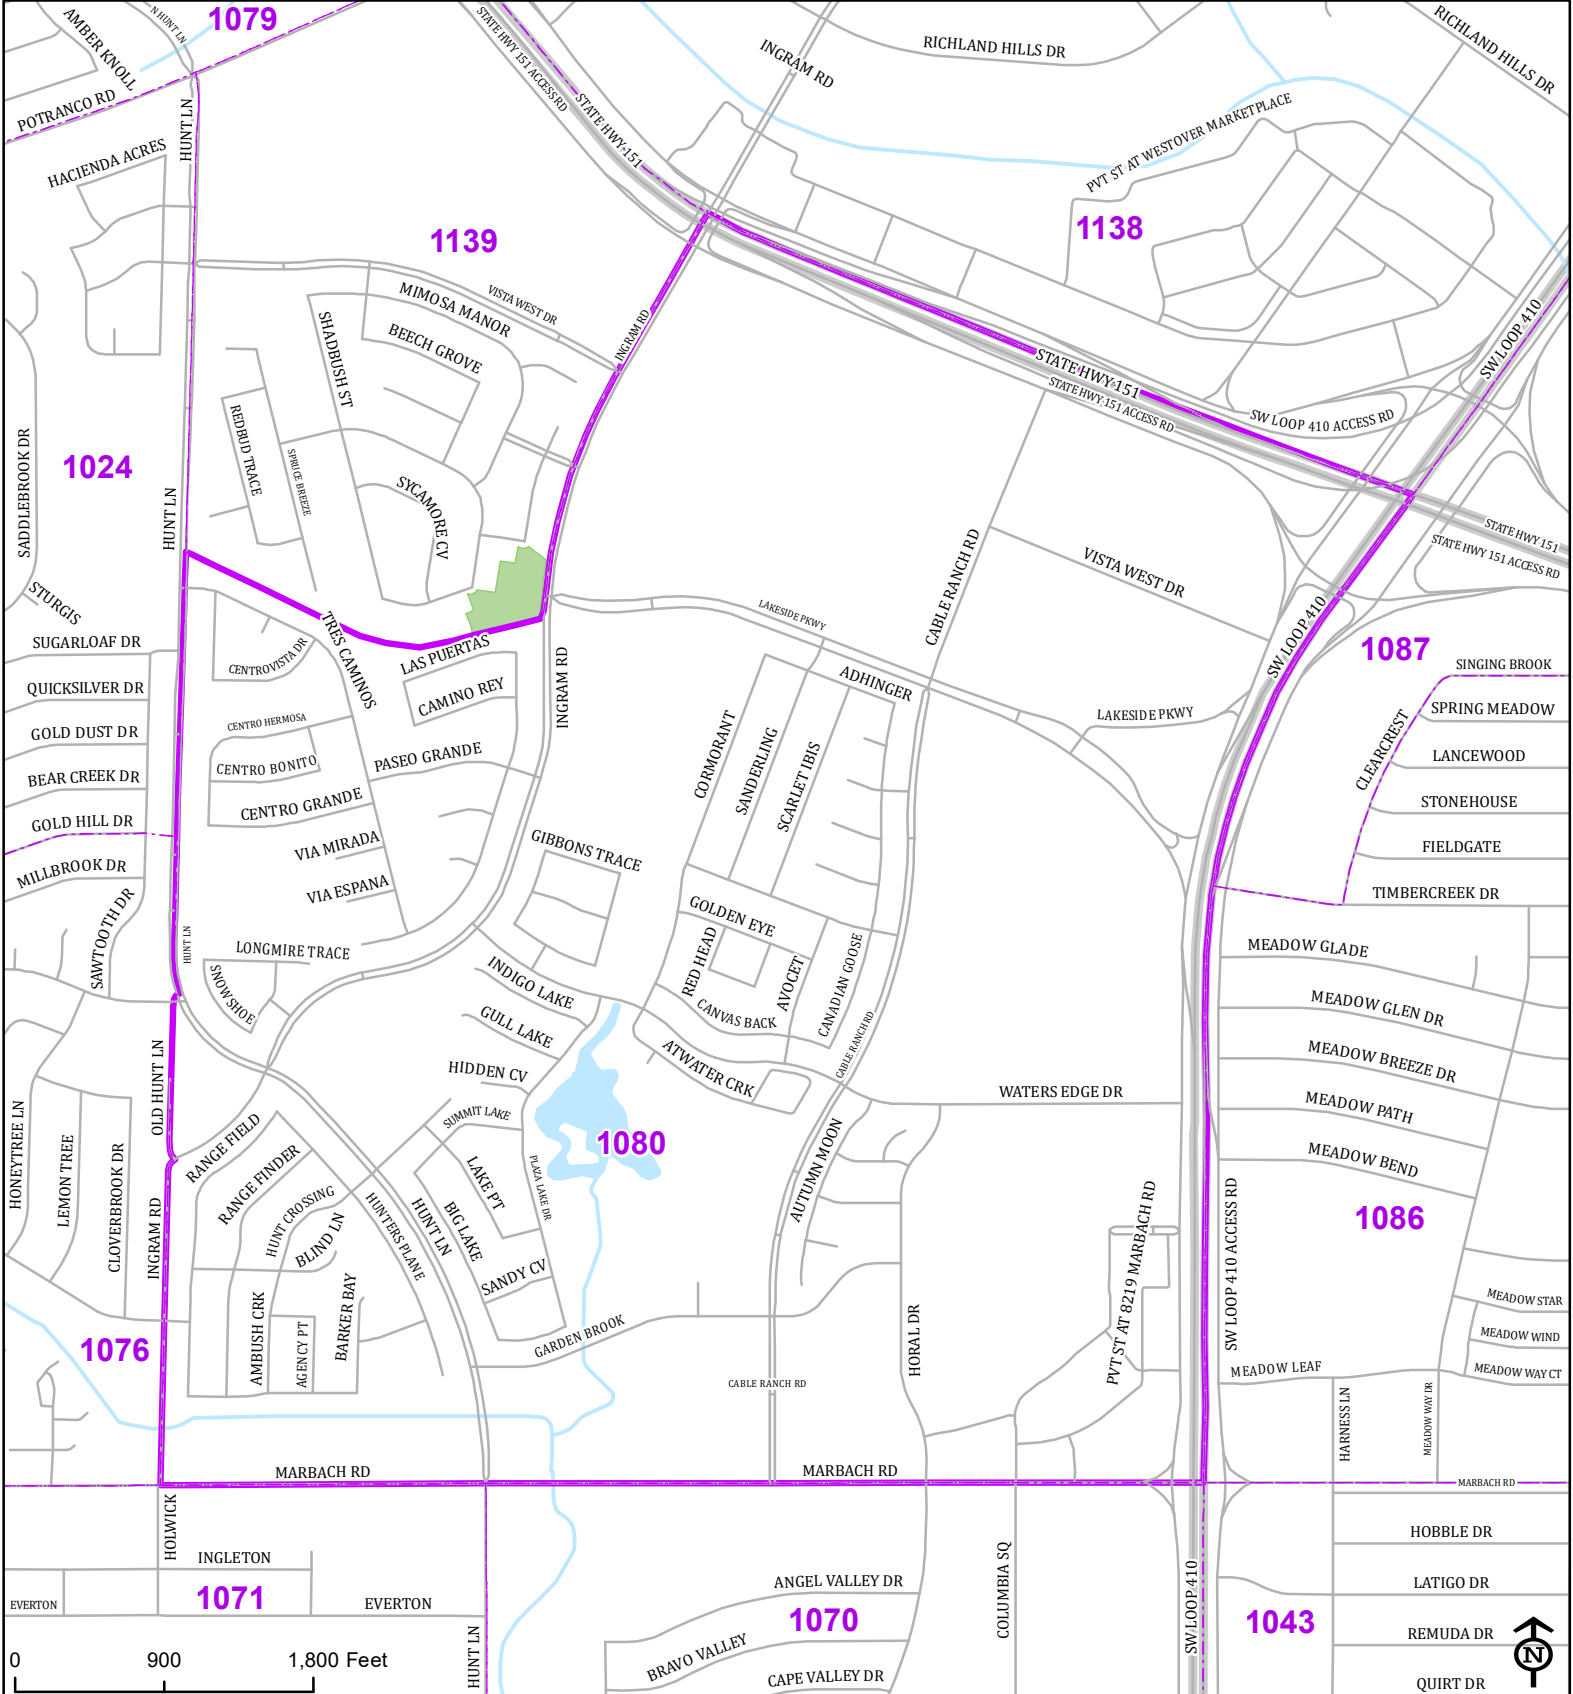

Bexar County

Voter Precinct 1080

Prepared for Bexar County Elections
 1103 S. Frio, Suite 100
 San Antonio, Texas 78207
 Web: elections.bexar.org

Legend
 Streets