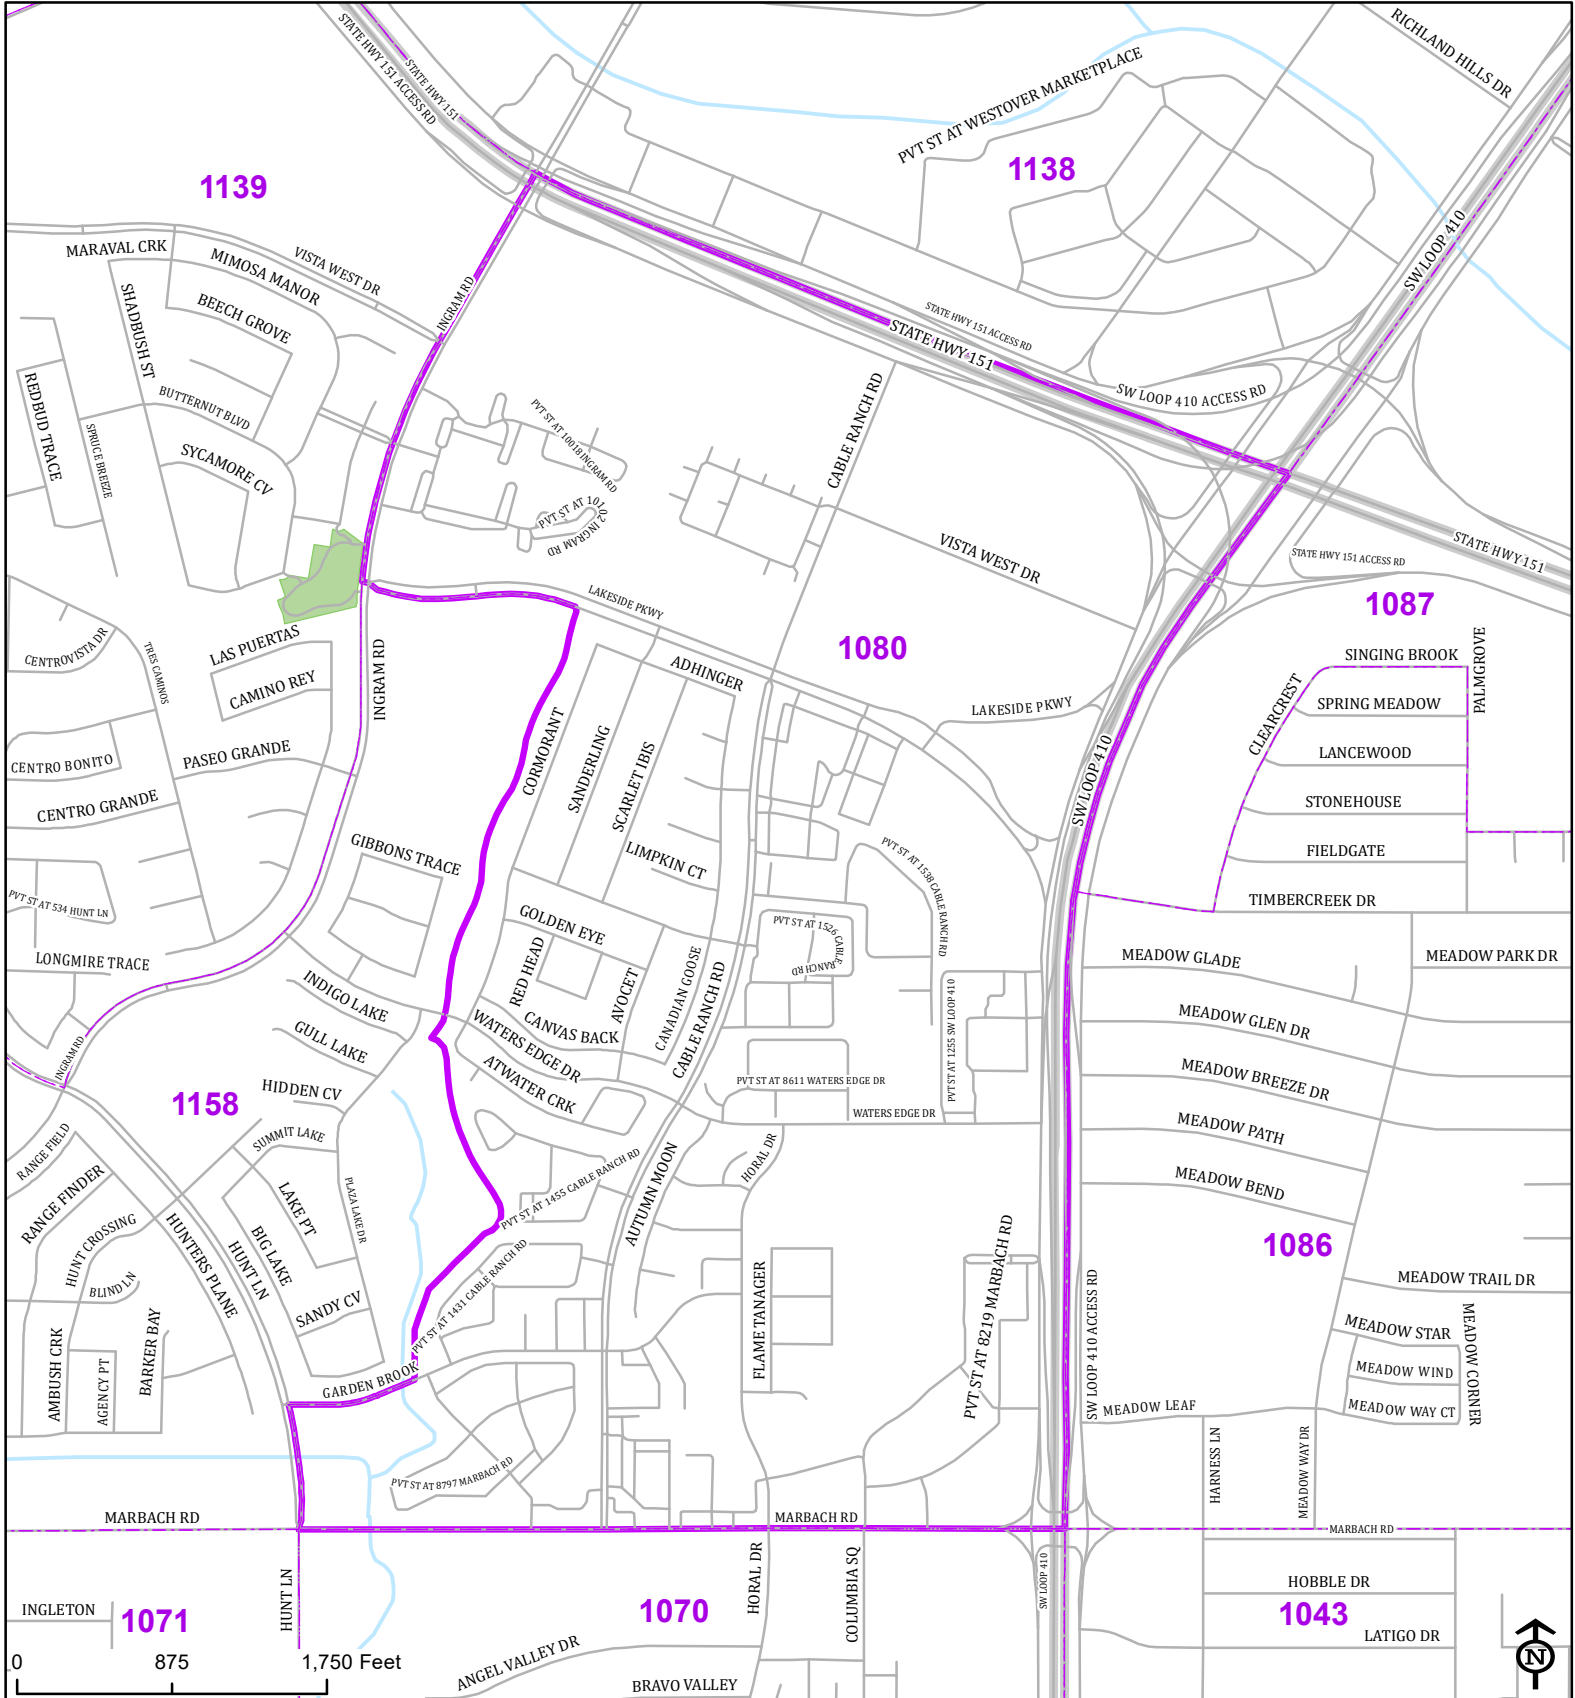

Bexar County

Voter Precinct 1080

Prepared for Bexar County Elections
 1103 S. Frio, Suite 100
 San Antonio, Texas 78207
 Web: elections.bexar.org

Legend
 Streets