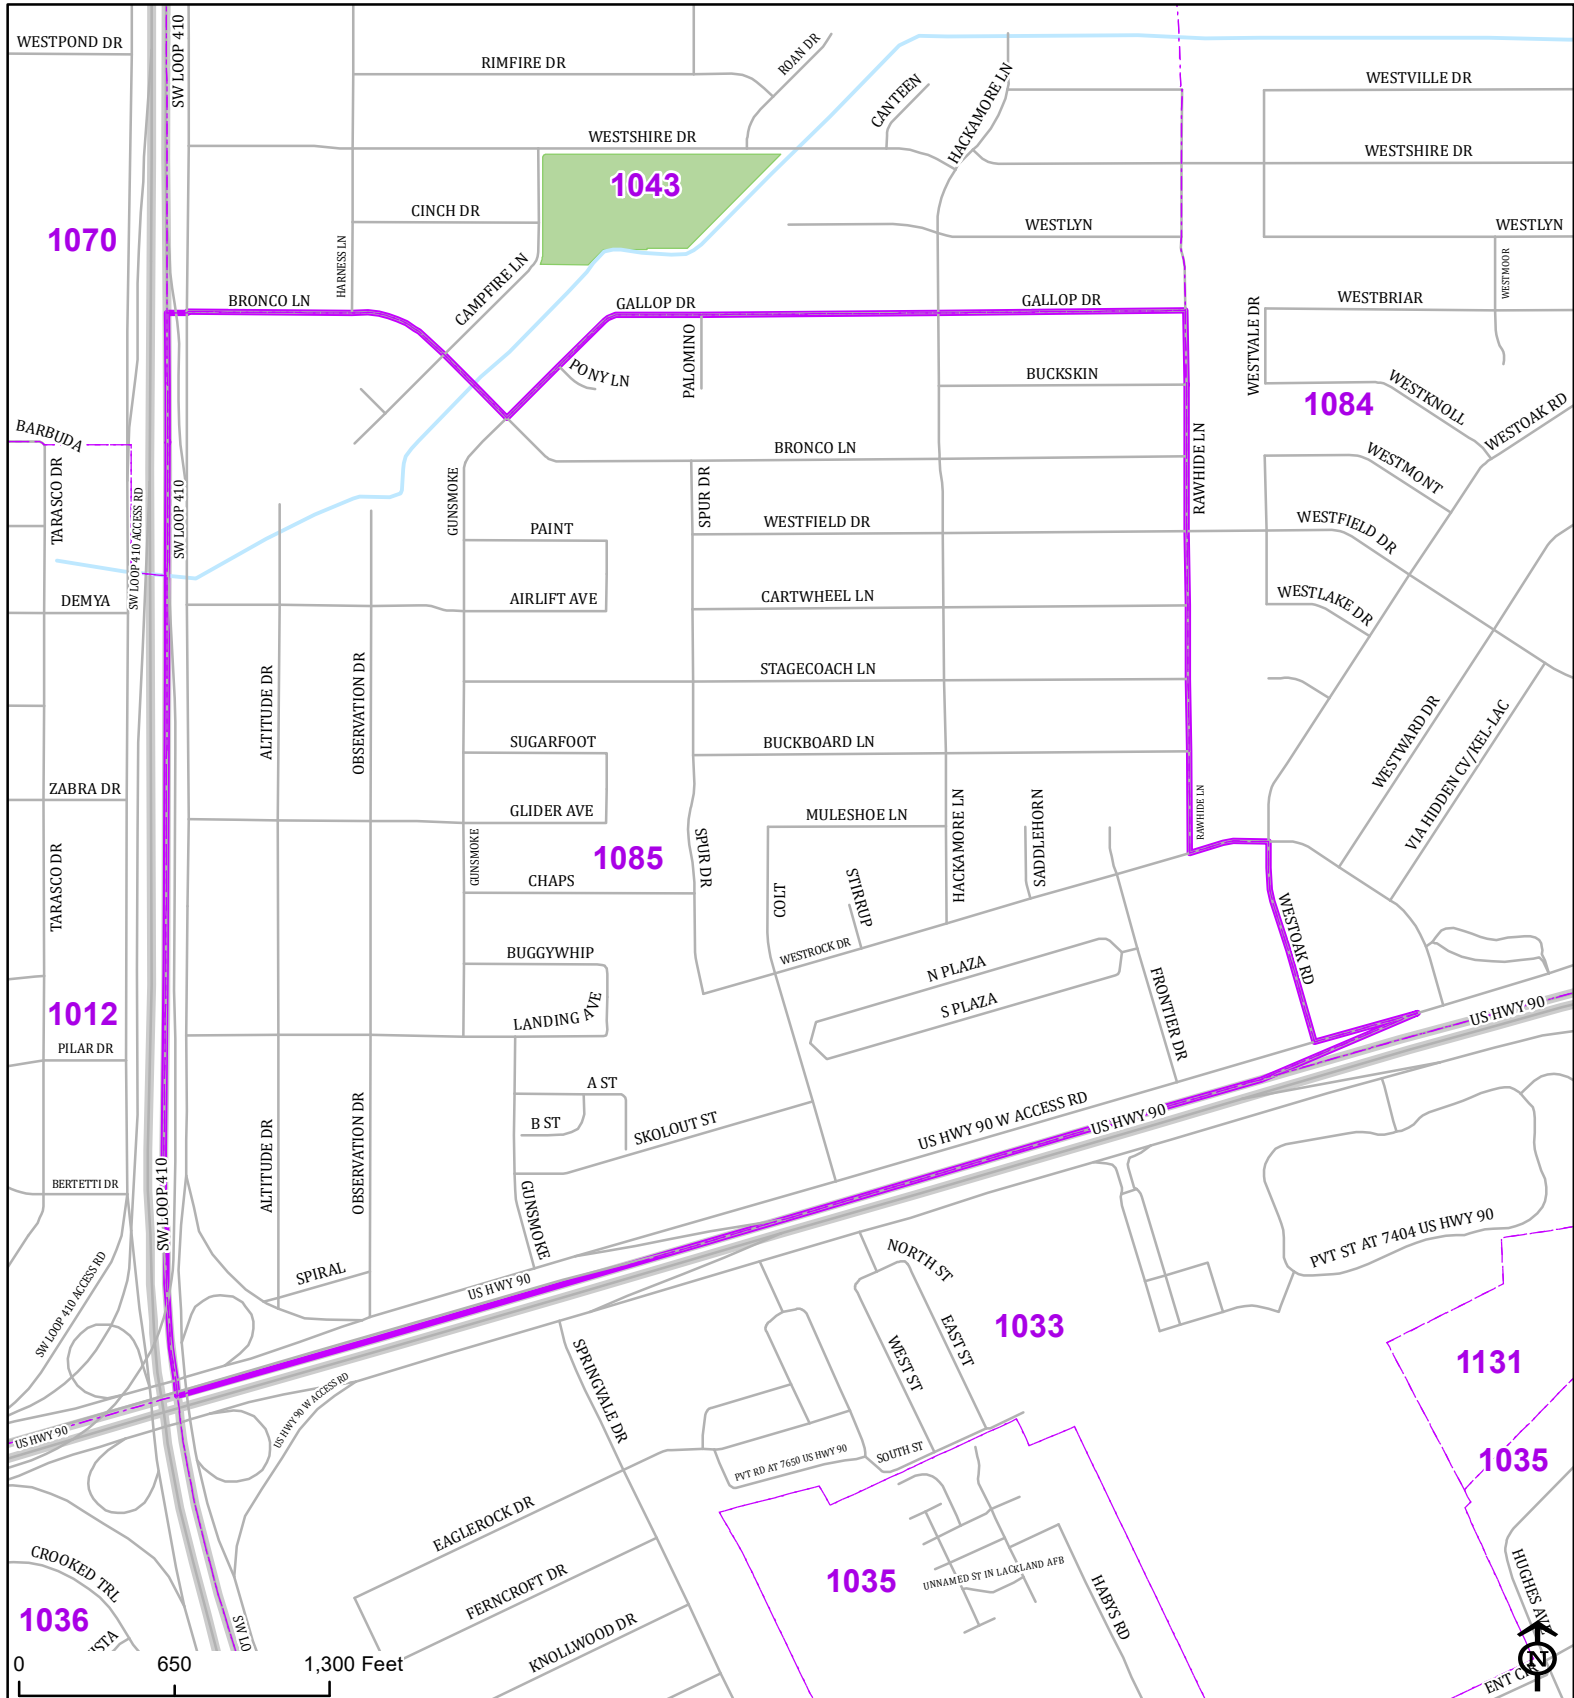

Bexar County

Voter Precinct 1085

Prepared for Bexar County Elections
 1103 S. Frio, Suite 100
 San Antonio, Texas 78207
 Web: elections.bexar.org

Legend
 Streets