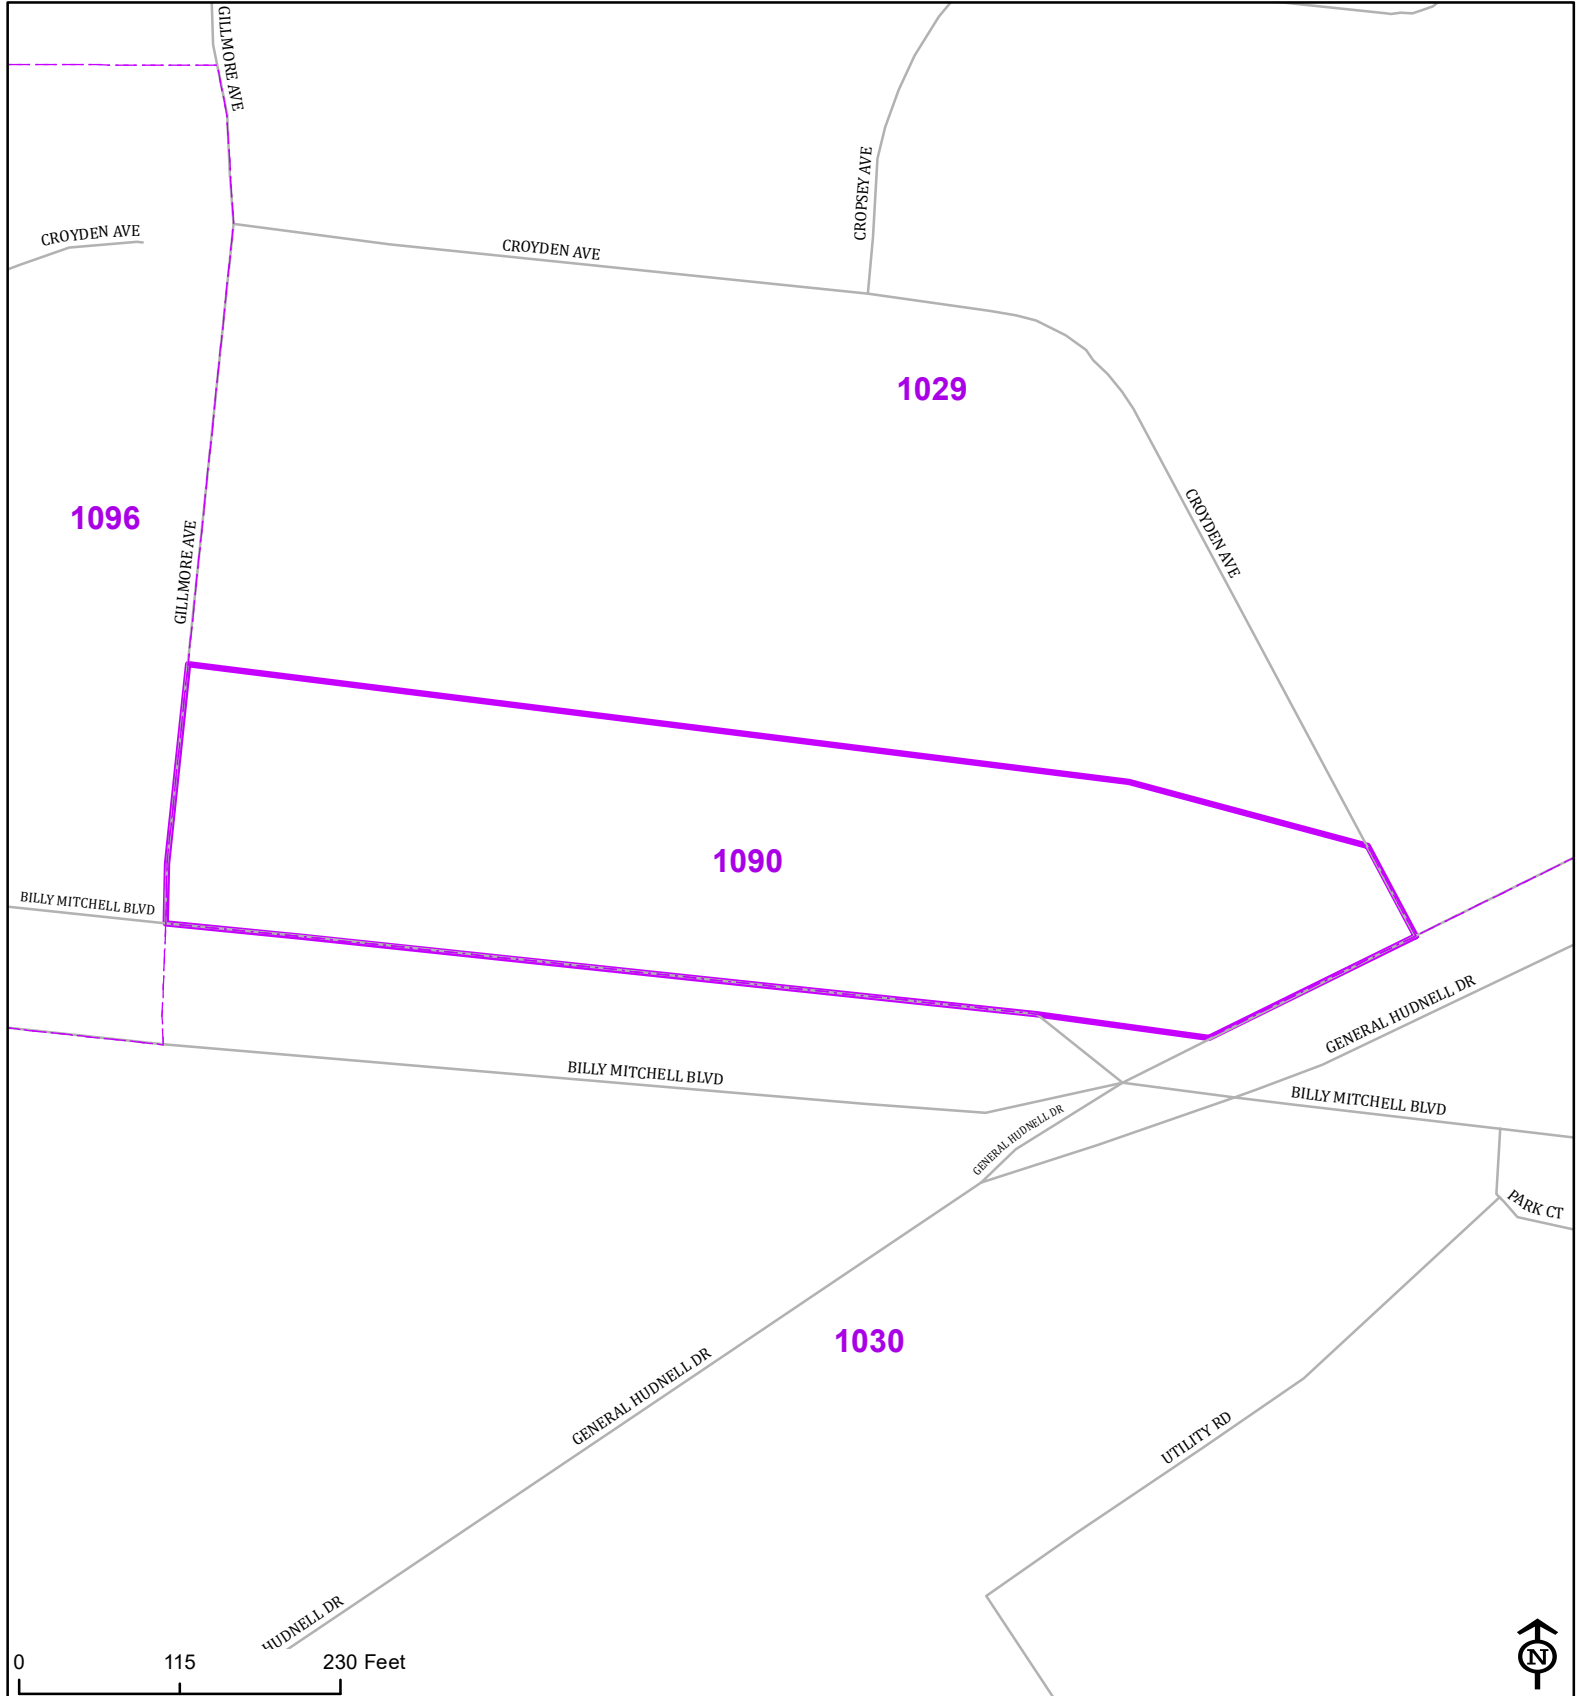

Bexar County

Voter Precinct 1090

Prepared for Bexar County Elections
 1103 S. Frio, Suite 100
 San Antonio, Texas 78207
 Web: elections.bexar.org

Legend
 Streets