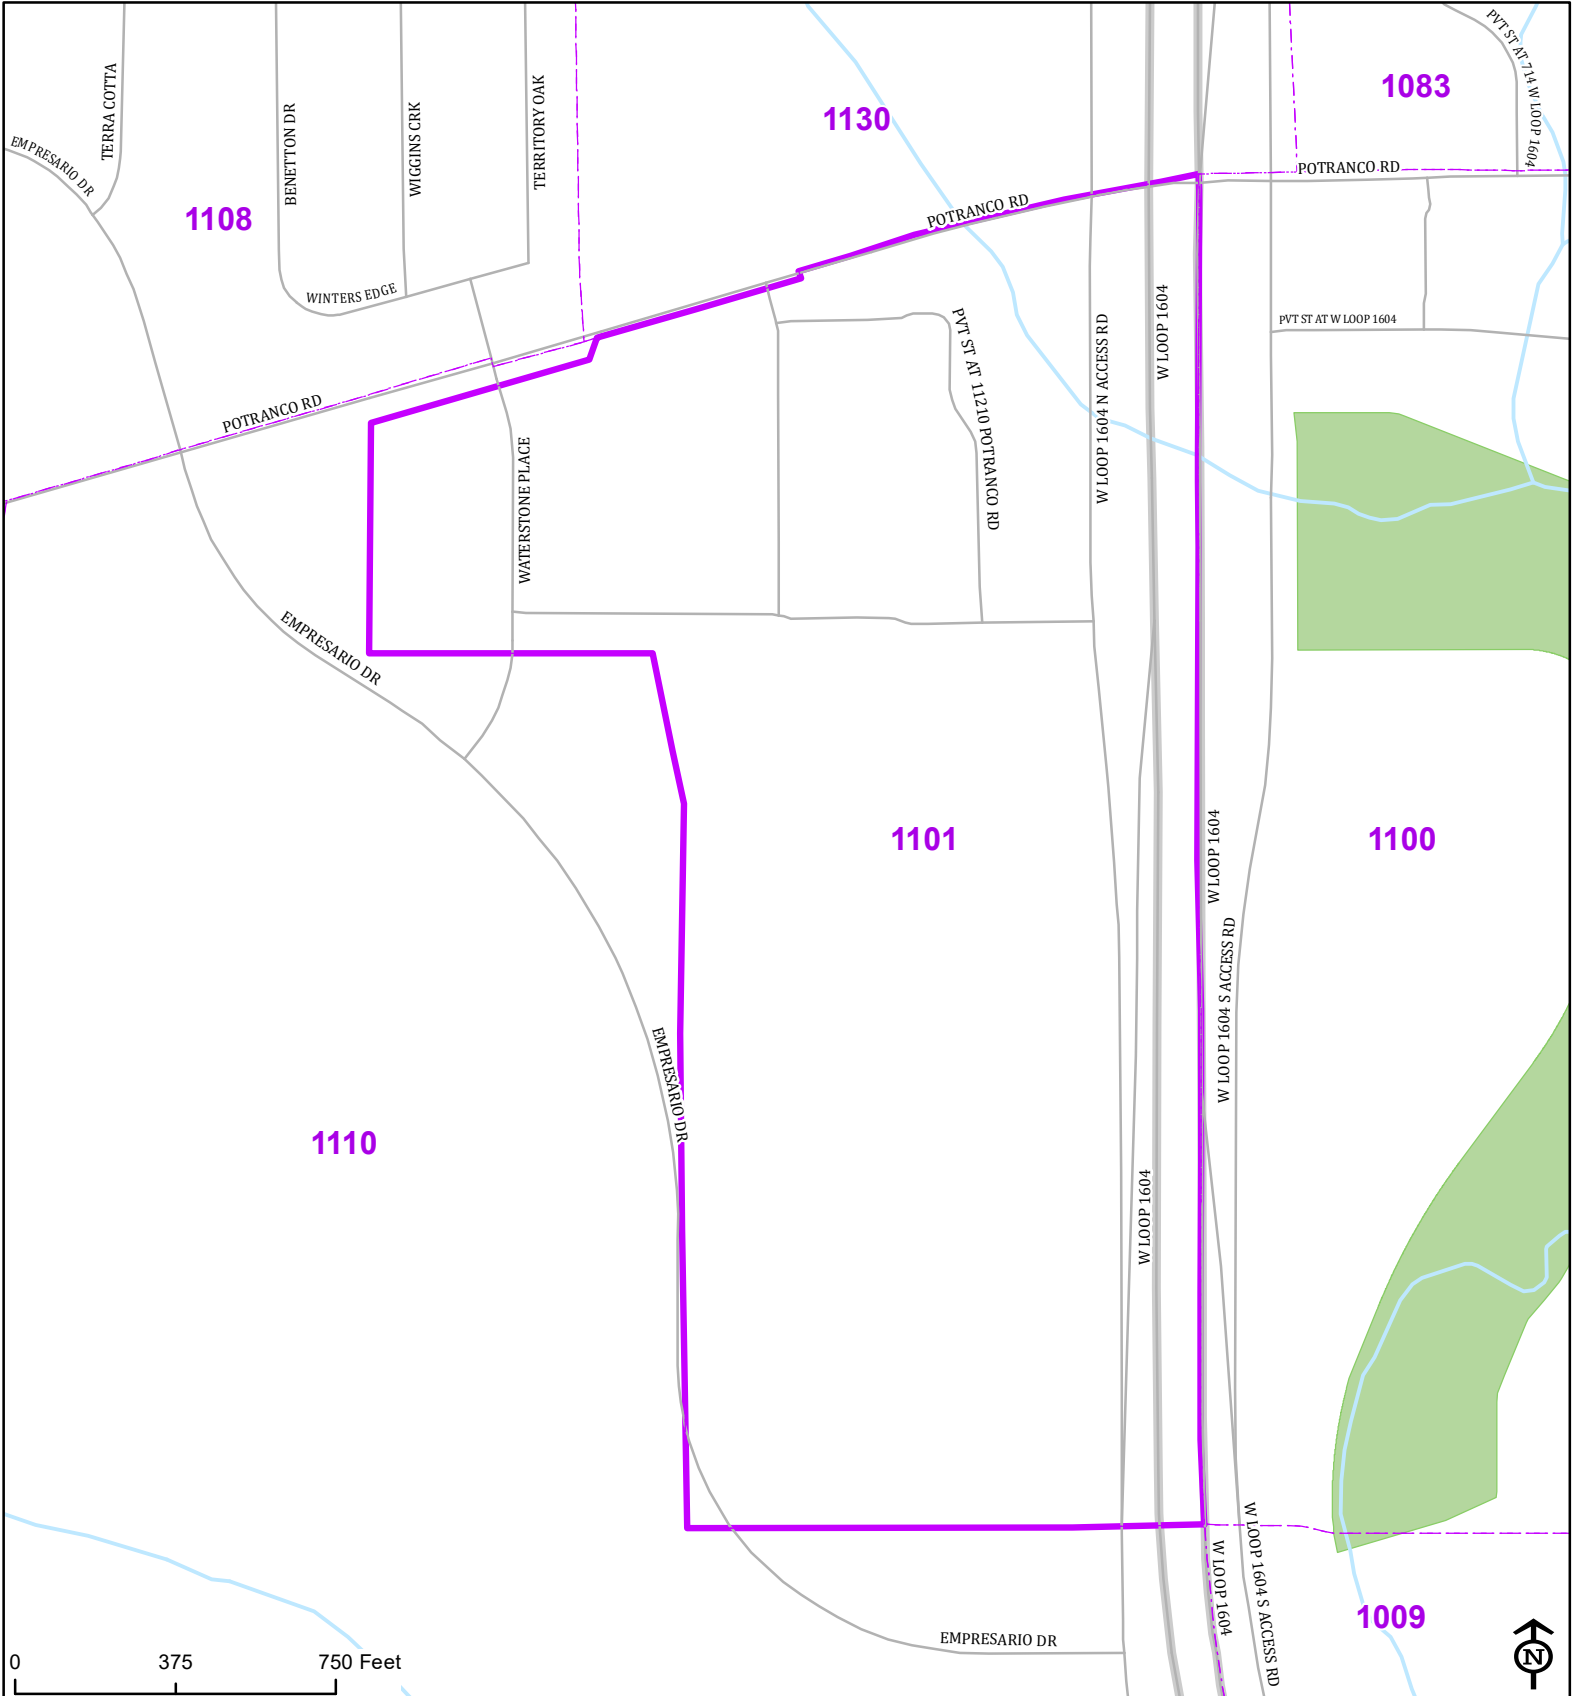

Bexar County

Voter Precinct 1101

Prepared for Bexar County Elections
 1103 S. Frio, Suite 100
 San Antonio, Texas 78207
 Web: elections.bexar.org

Legend
 Streets