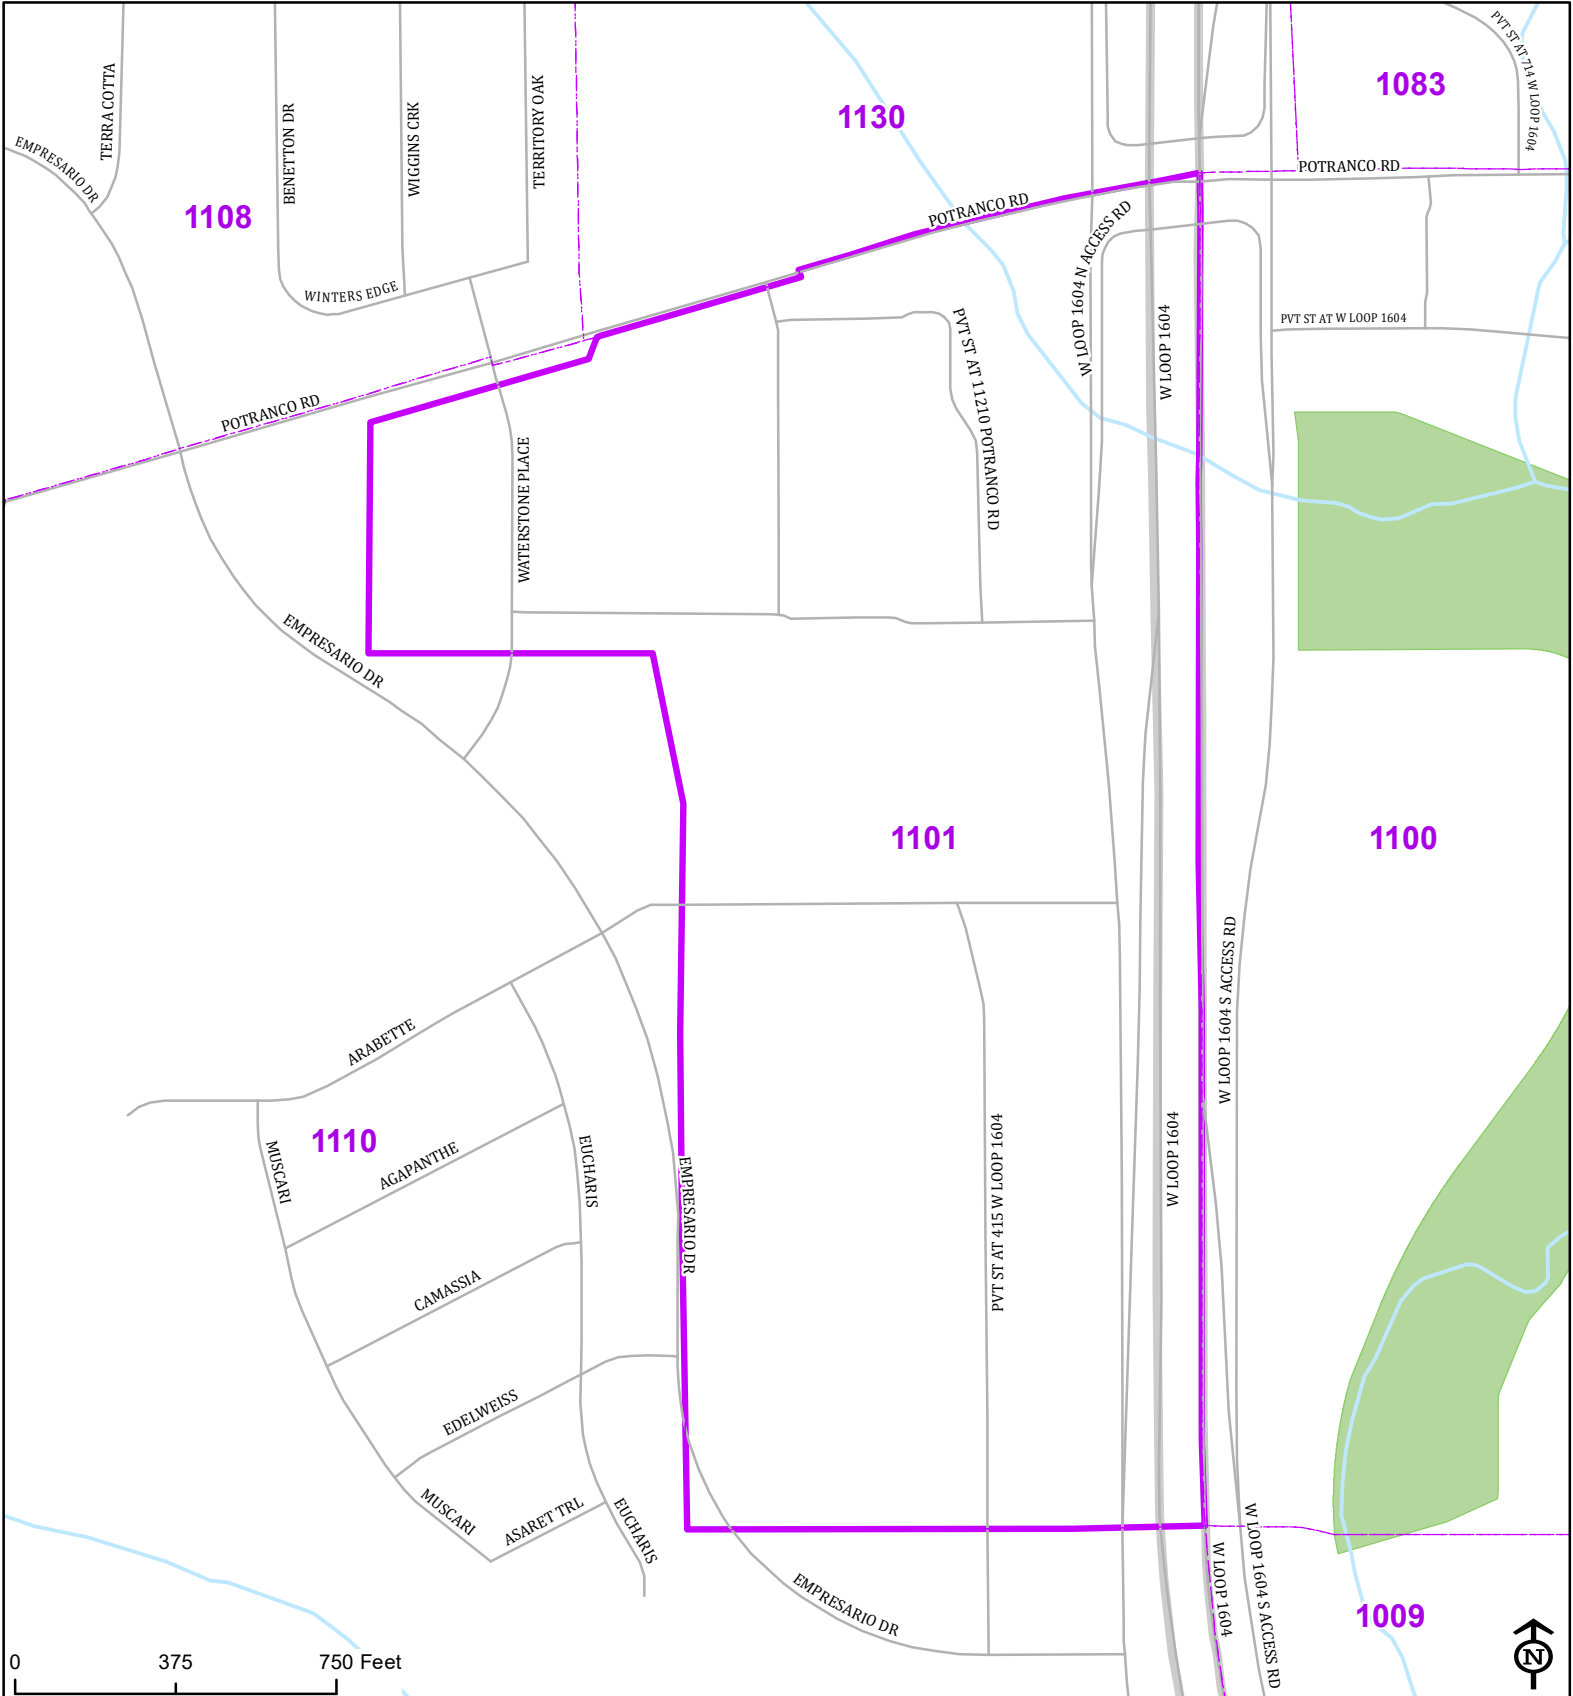

Bexar County

Voter Precinct 1101

Prepared for Bexar County Elections
 1103 S. Frio, Suite 100
 San Antonio, Texas 78207
 Web: elections.bexar.org

Legend
 Streets