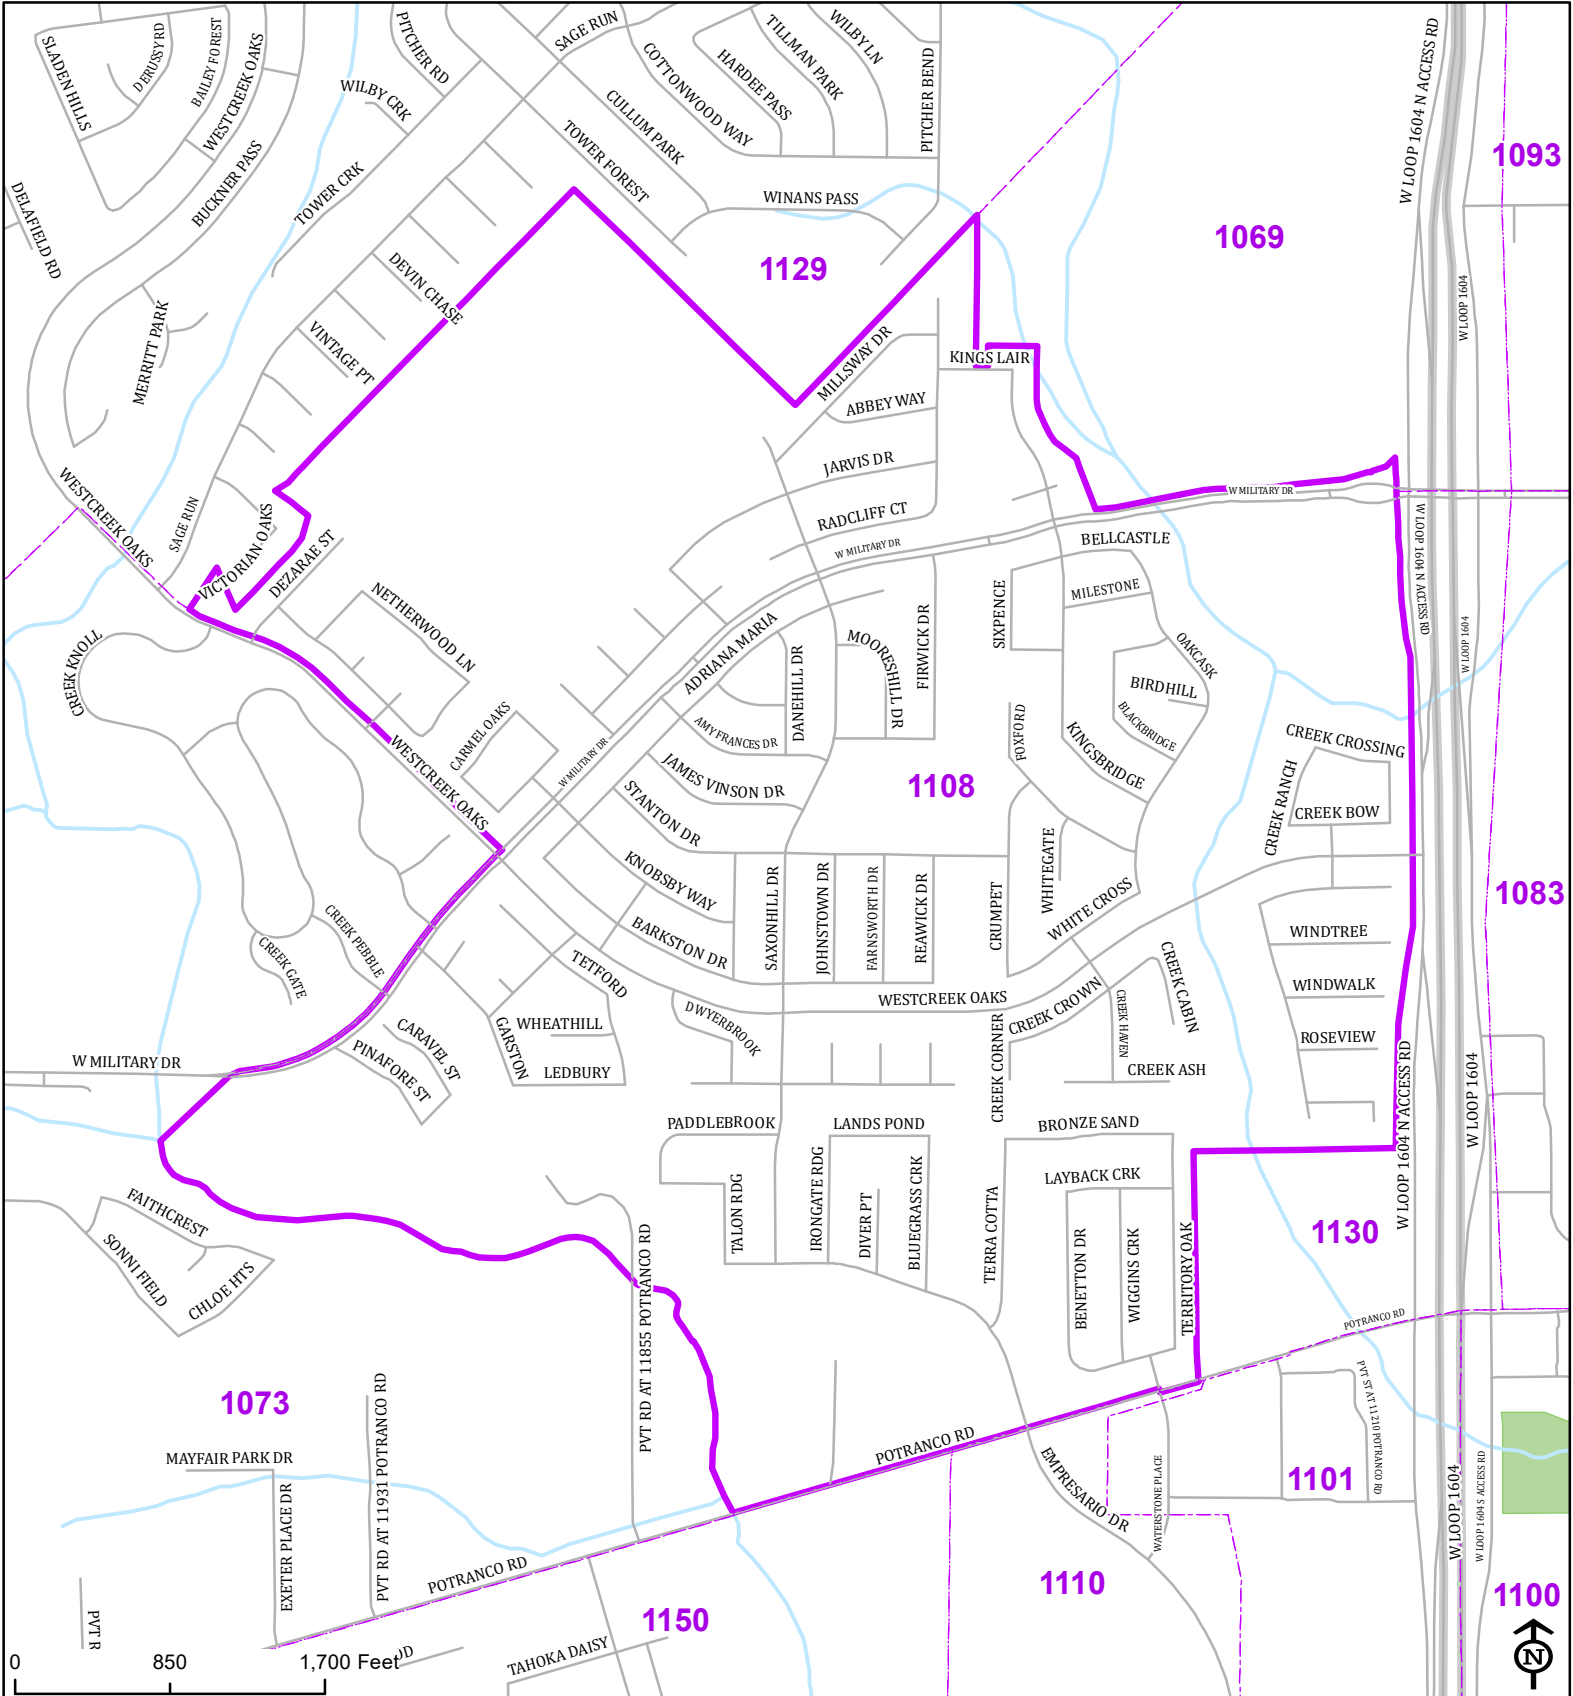

Bexar County

Voter Precinct 1108

Prepared for Bexar County Elections
 1103 S. Frio, Suite 100
 San Antonio, Texas 78207
 Web: elections.bexar.org

Legend
 Streets