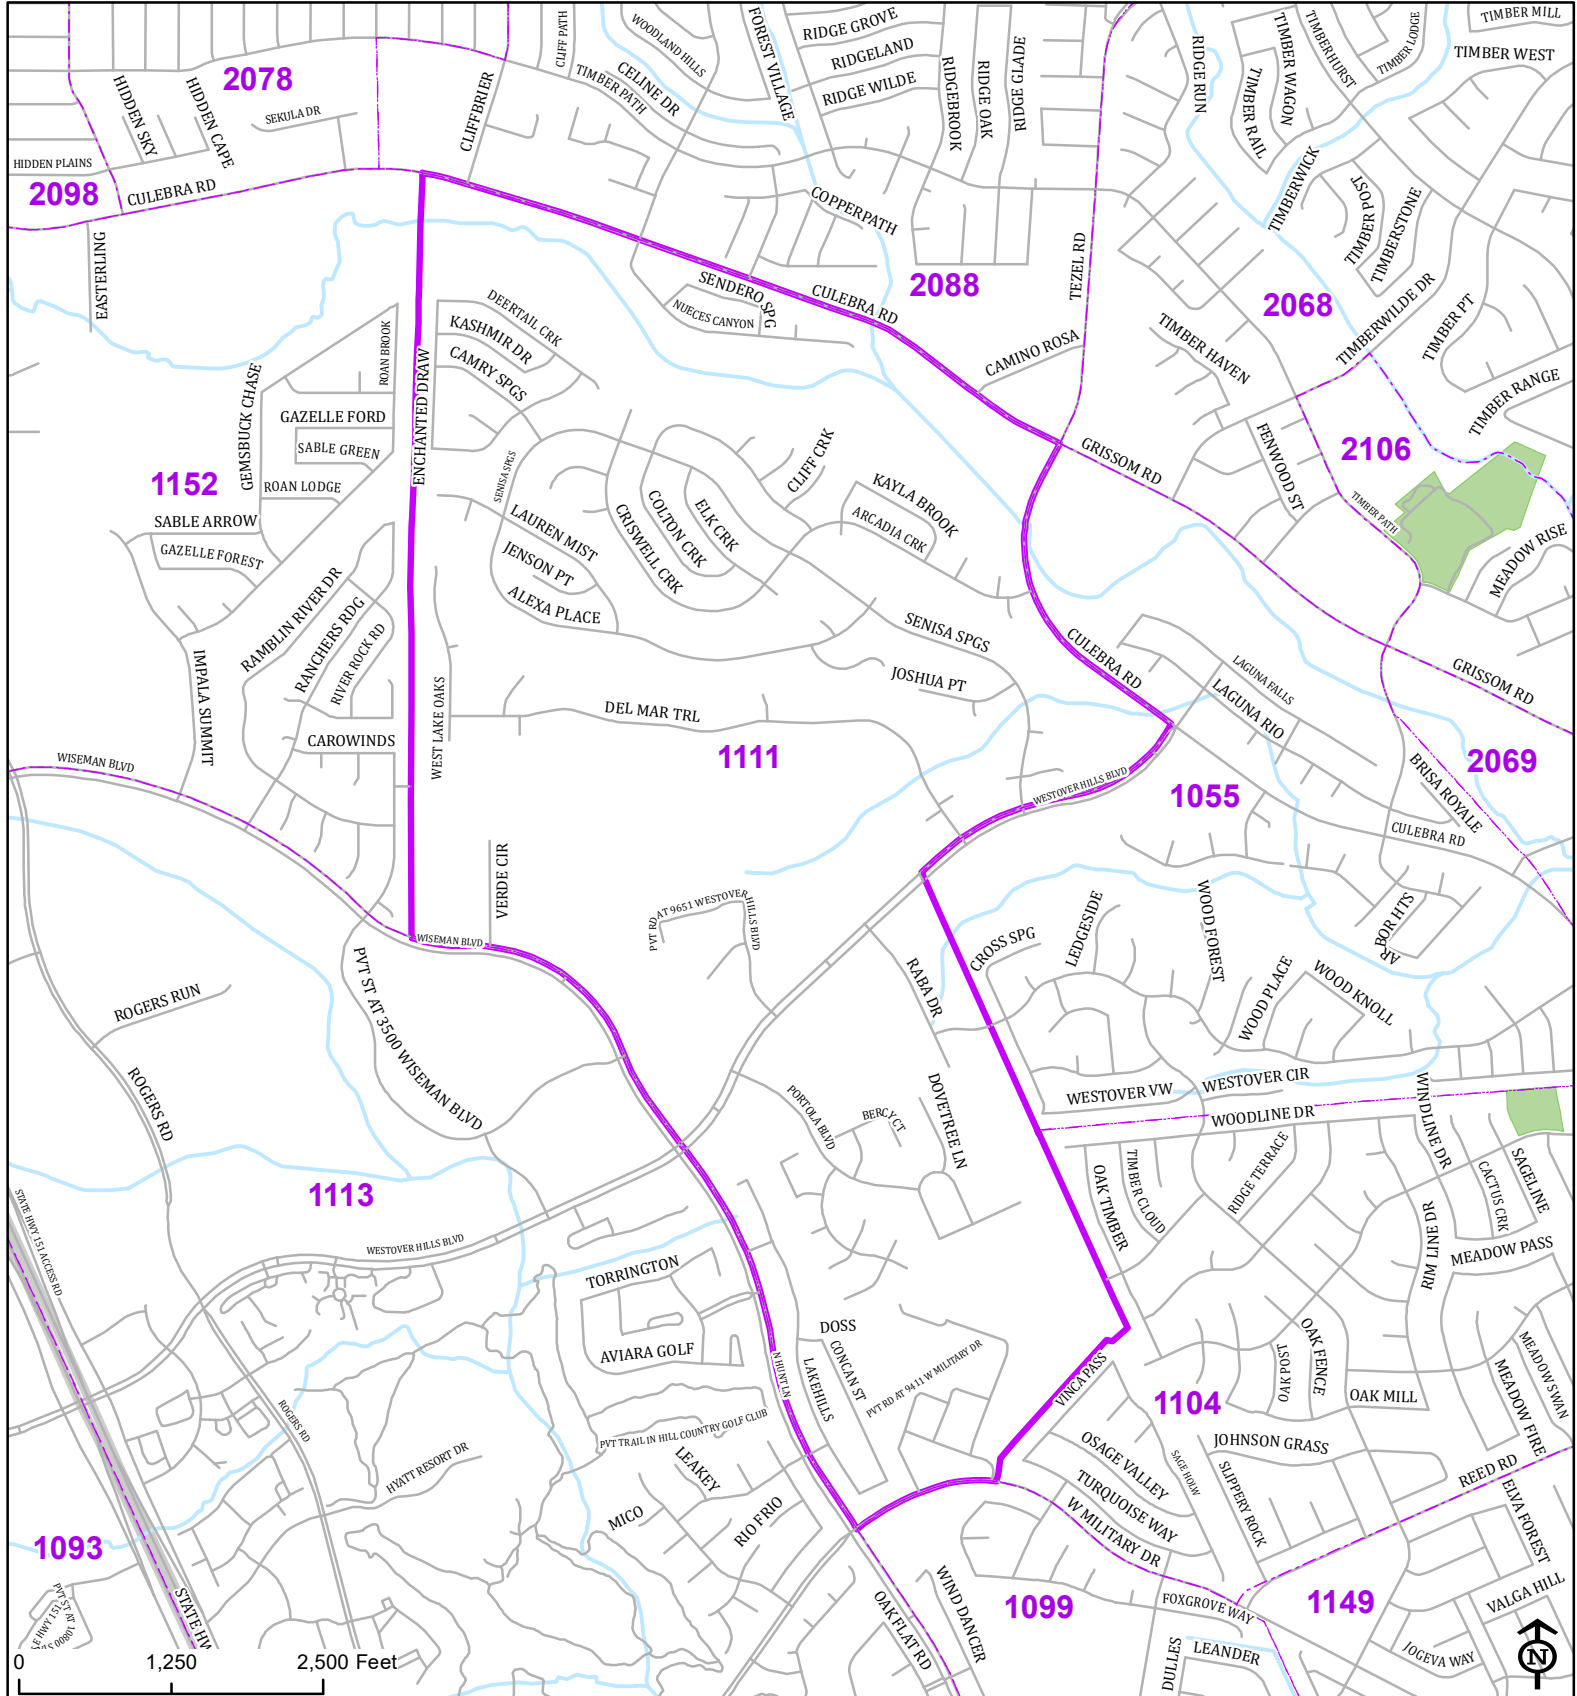

Bexar County

Voter Precinct 1111

Prepared for Bexar County Elections
 1103 S. Frio, Suite 100
 San Antonio, Texas 78207
 Web: elections.bexar.org

Legend
 Streets