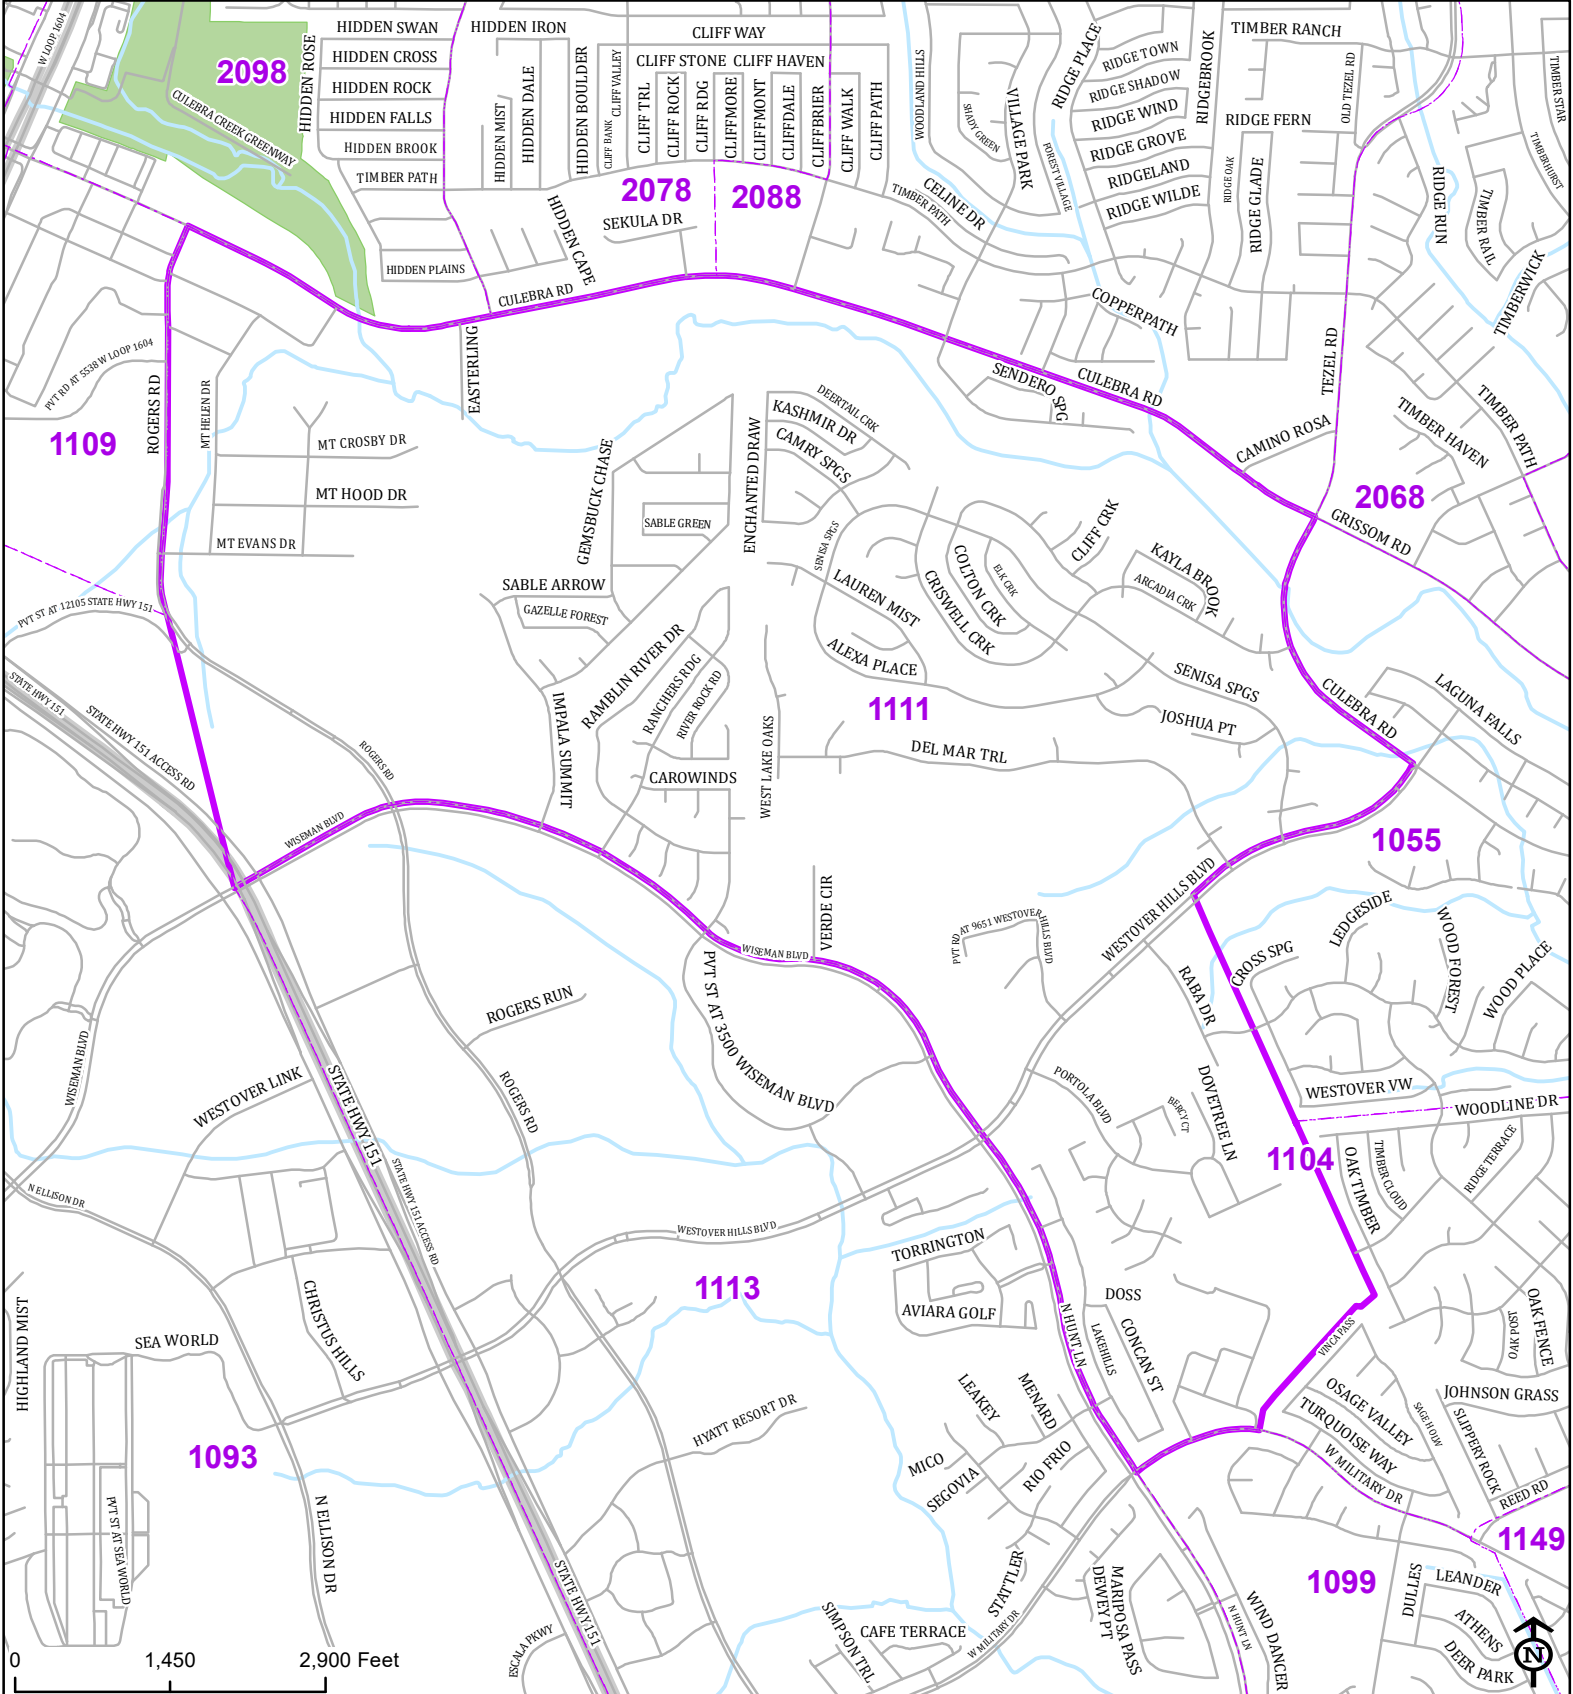

Bexar County

Voter Precinct 1111

Prepared for Bexar County Elections
 1103 S. Frio, Suite 100
 San Antonio, Texas 78207
 Web: elections.bexar.org

Legend
 Streets