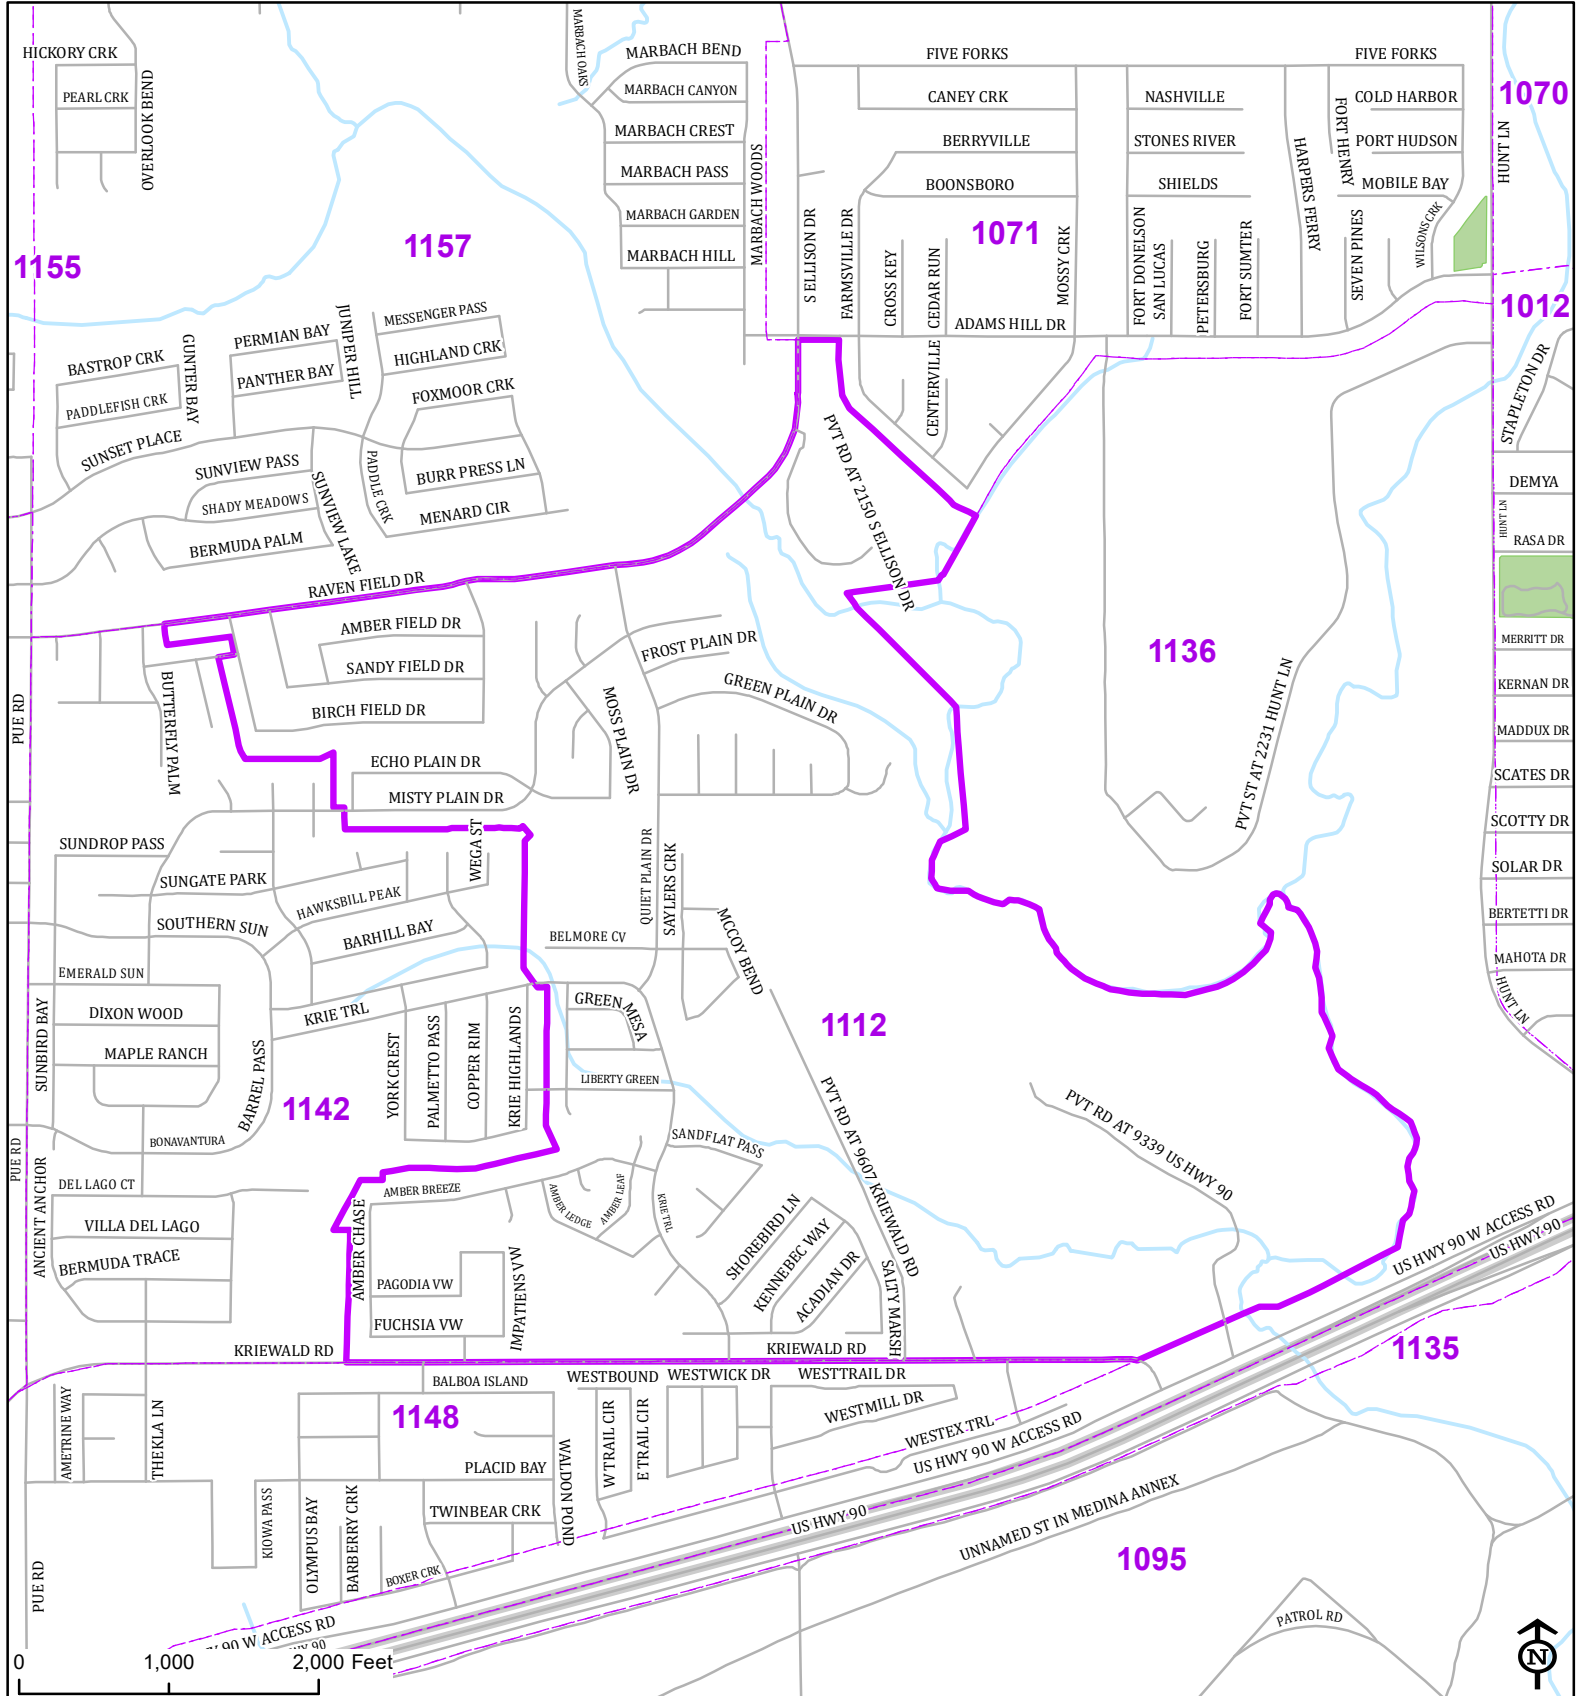

Bexar County

Voter Precinct 1112

Prepared for Bexar County Elections
 1103 S. Frio, Suite 100
 San Antonio, Texas 78207
 Web: elections.bexar.org

Legend
 Streets