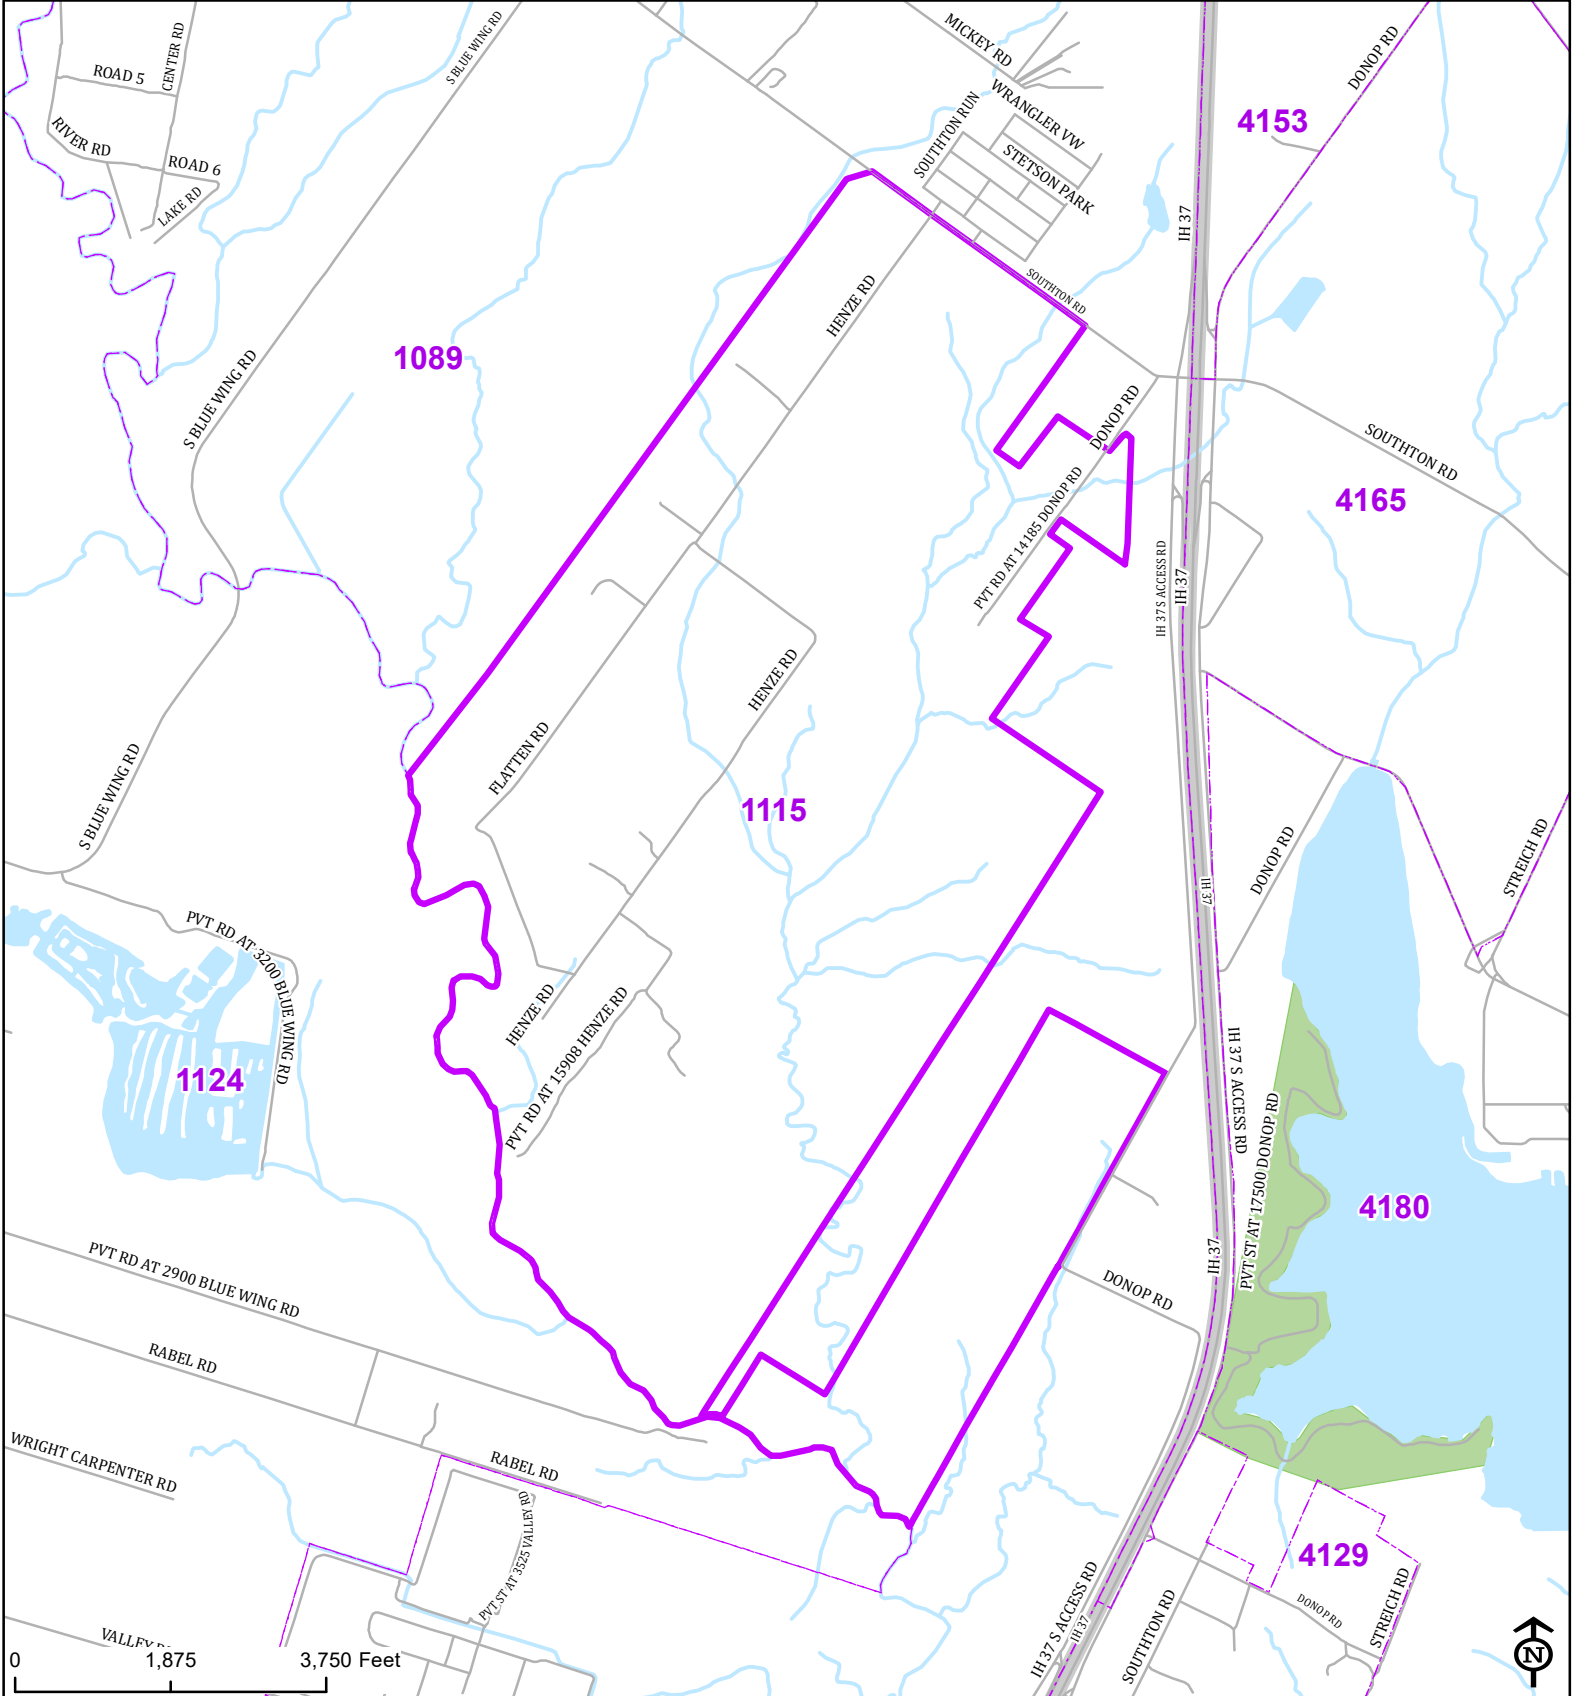

Bexar County

Voter Precinct 1115

Prepared for Bexar County Elections
 1103 S. Frio, Suite 100
 San Antonio, Texas 78207
 Web: elections.bexar.org

Legend
 Streets