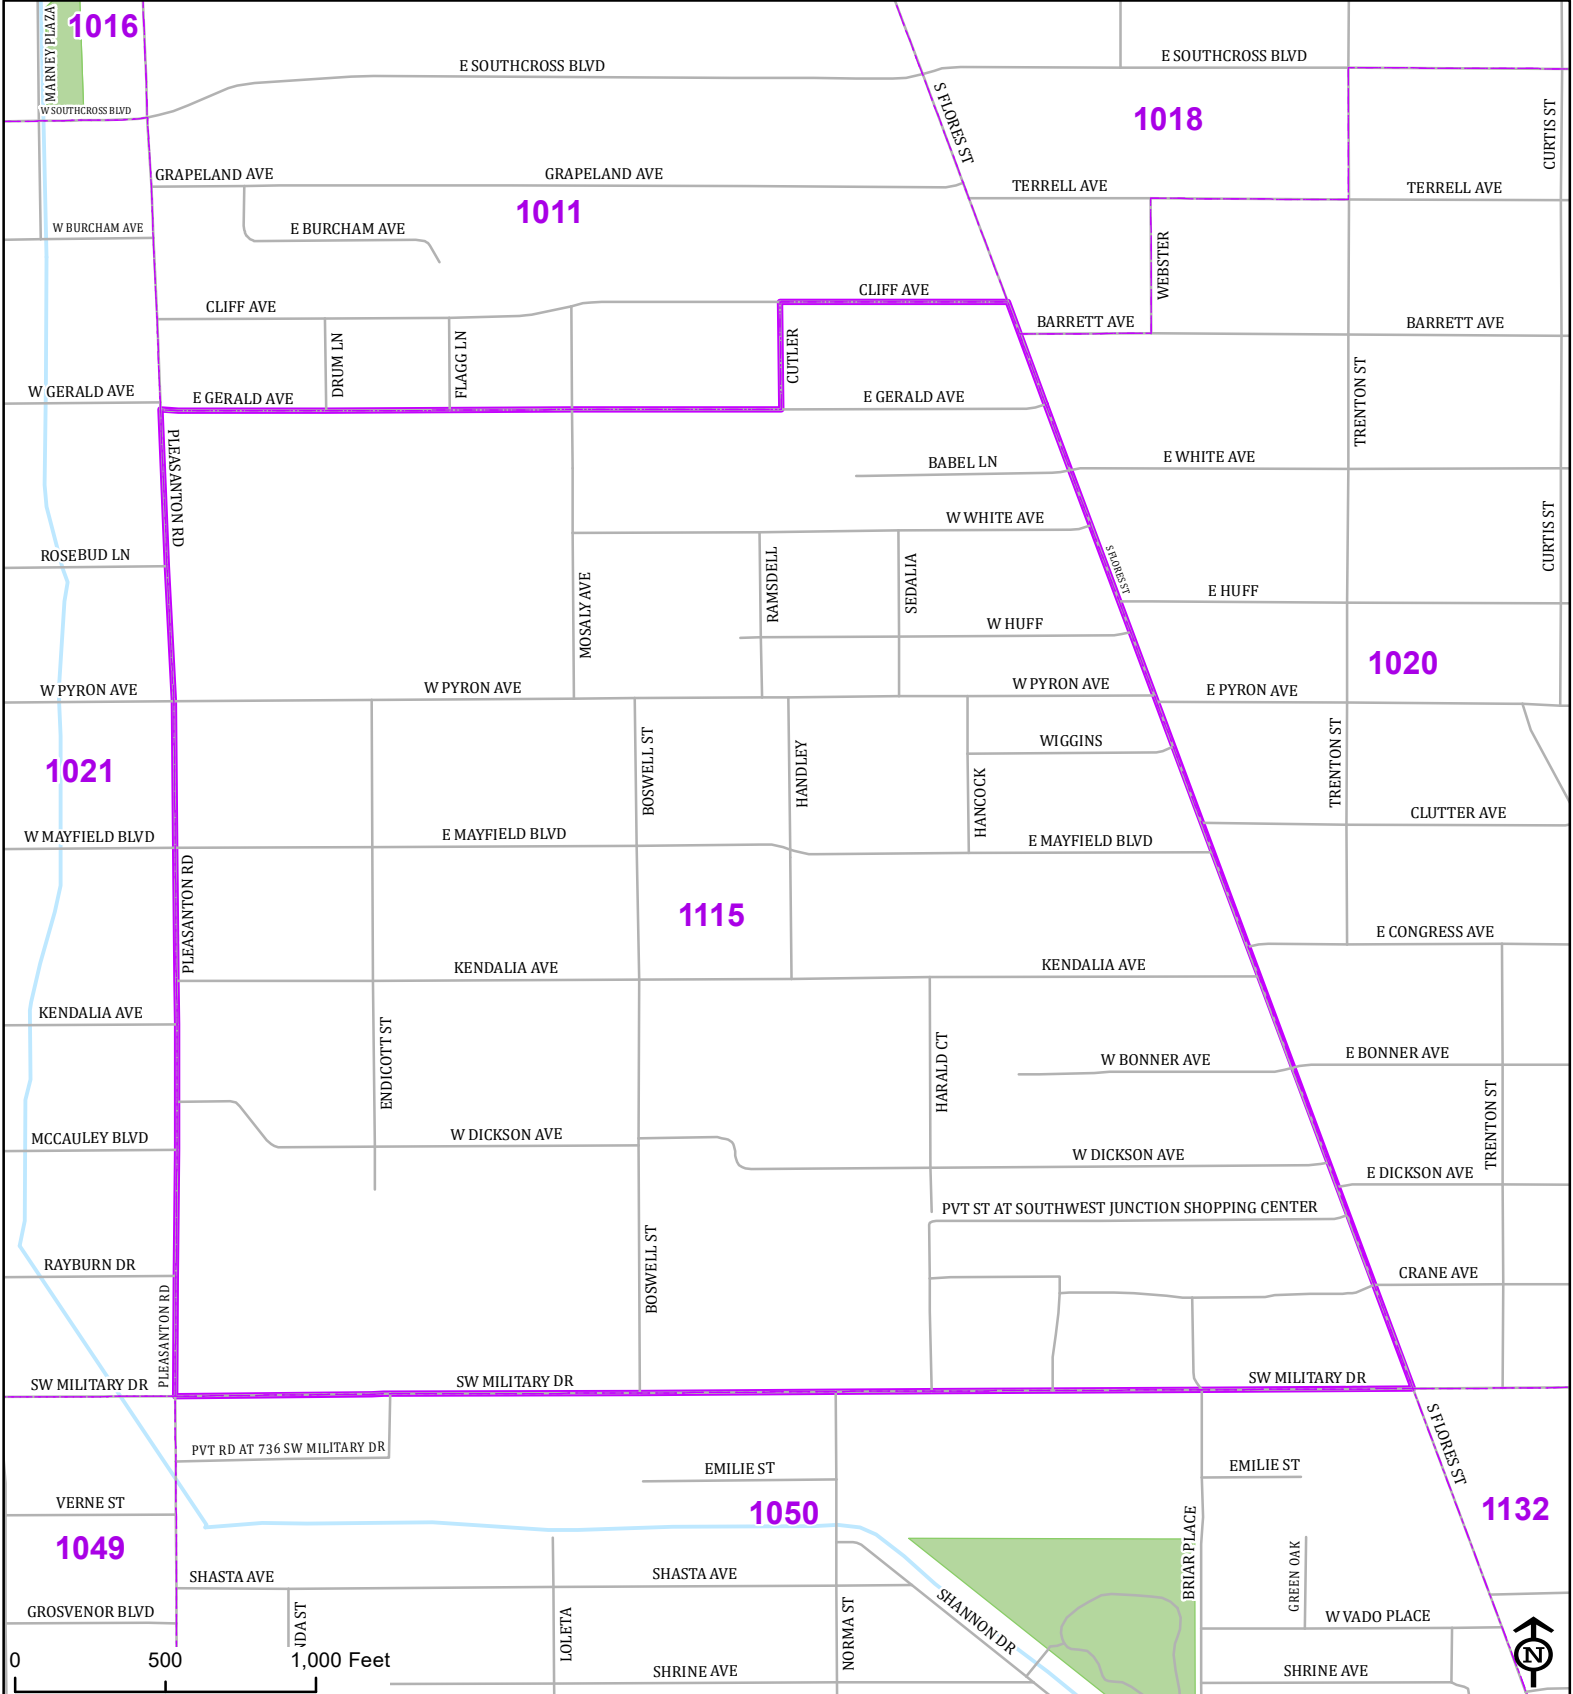

# Bexar County

## Voter Precinct 1115

Prepared for Bexar County Elections  
 1103 S. Frio, Suite 100  
 San Antonio, Texas 78207  
 Web: [elections.bexar.org](http://elections.bexar.org)

**Legend**  
 Streets