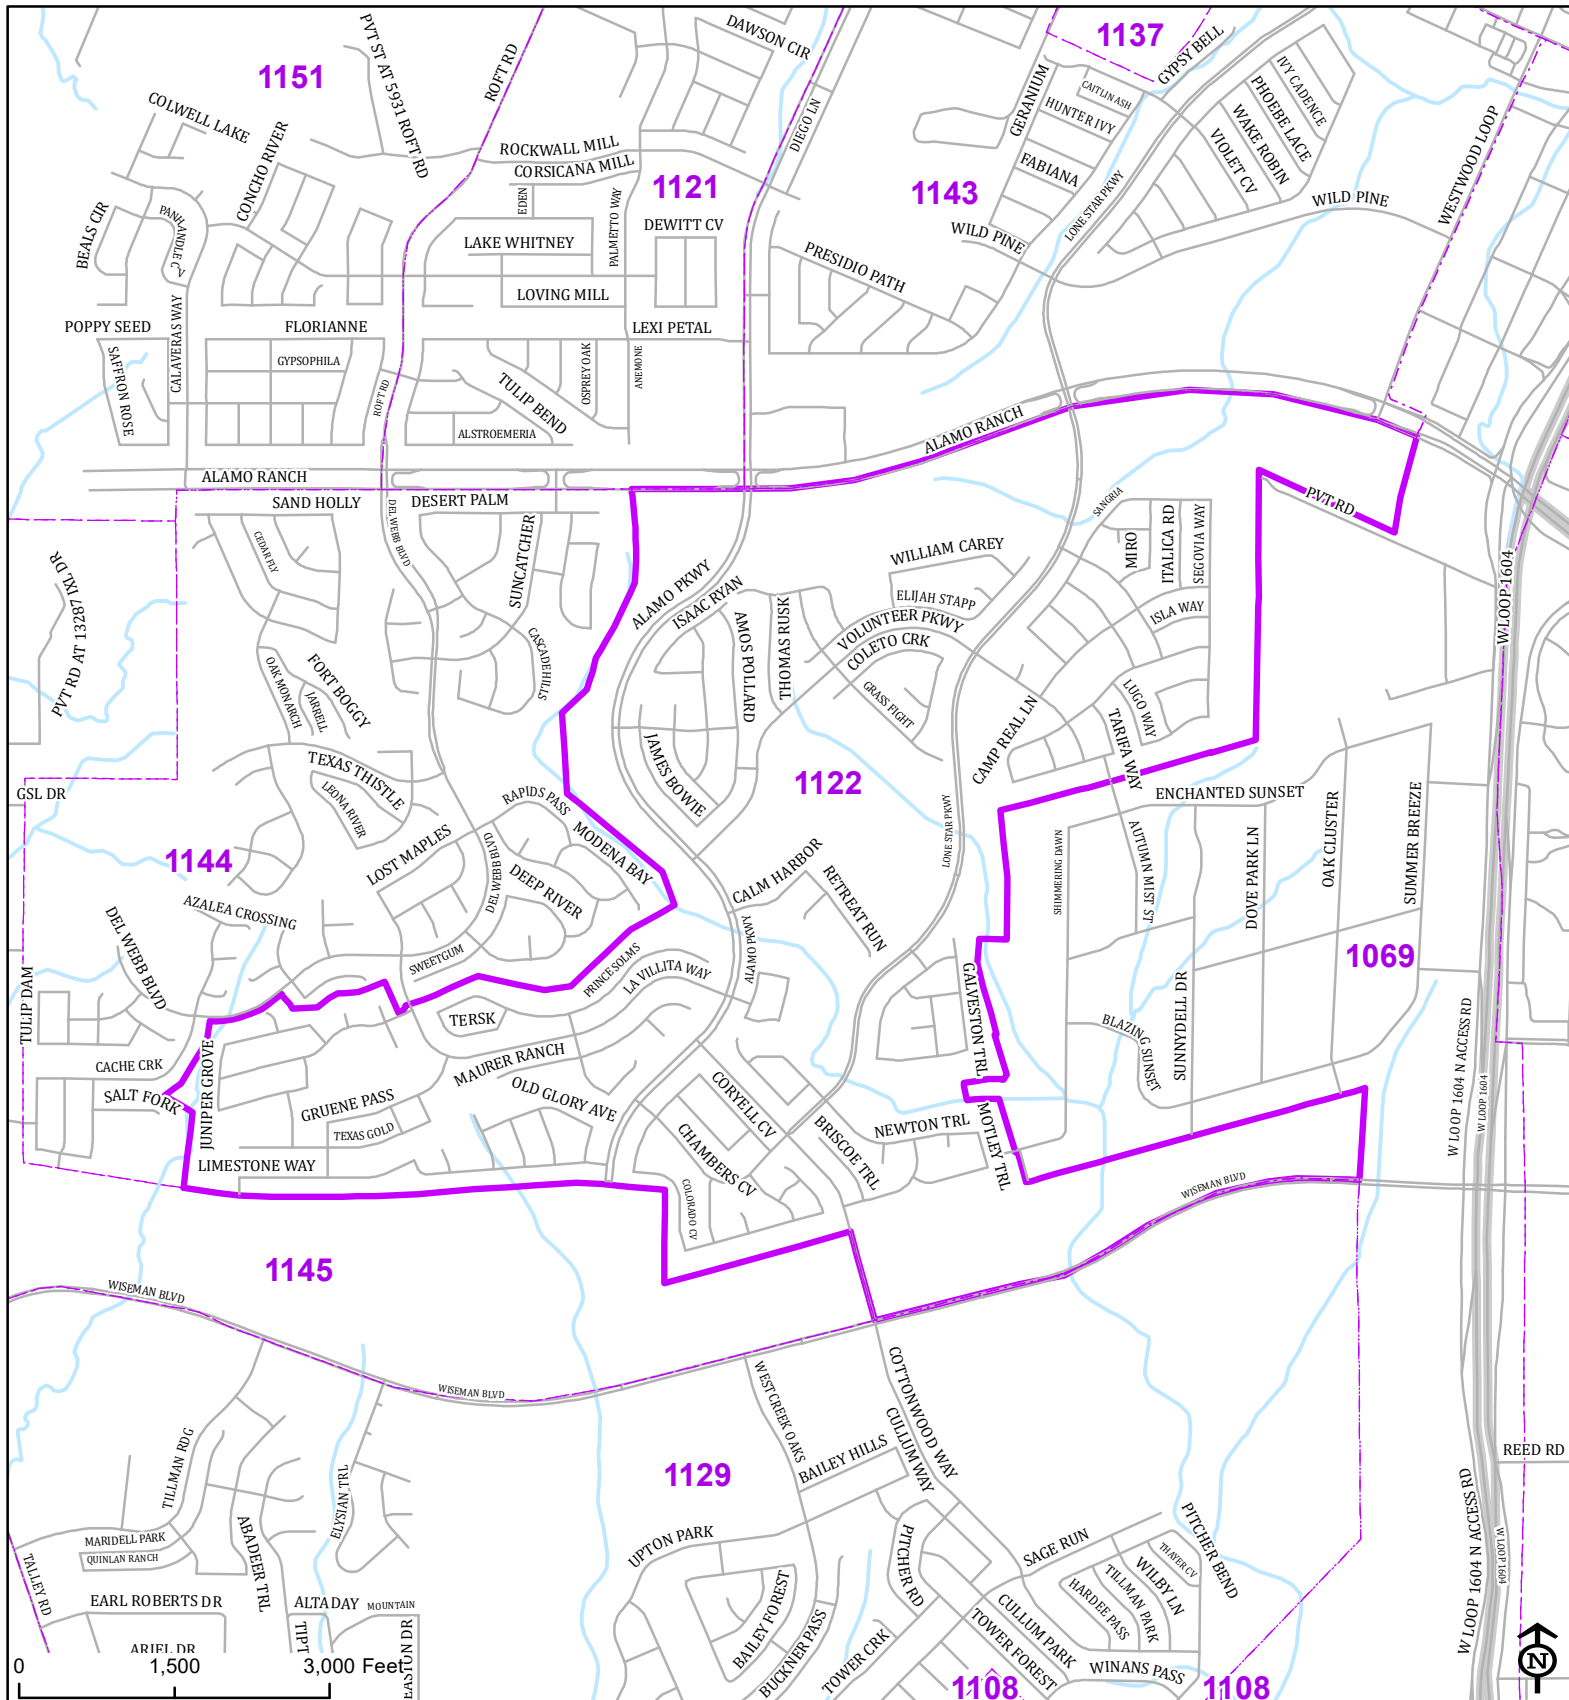

Bexar County

Voter Precinct 1122

Prepared for Bexar County Elections
 1103 S. Frio, Suite 100
 San Antonio, Texas 78207
 Web: elections.bexar.org

Legend
 Streets