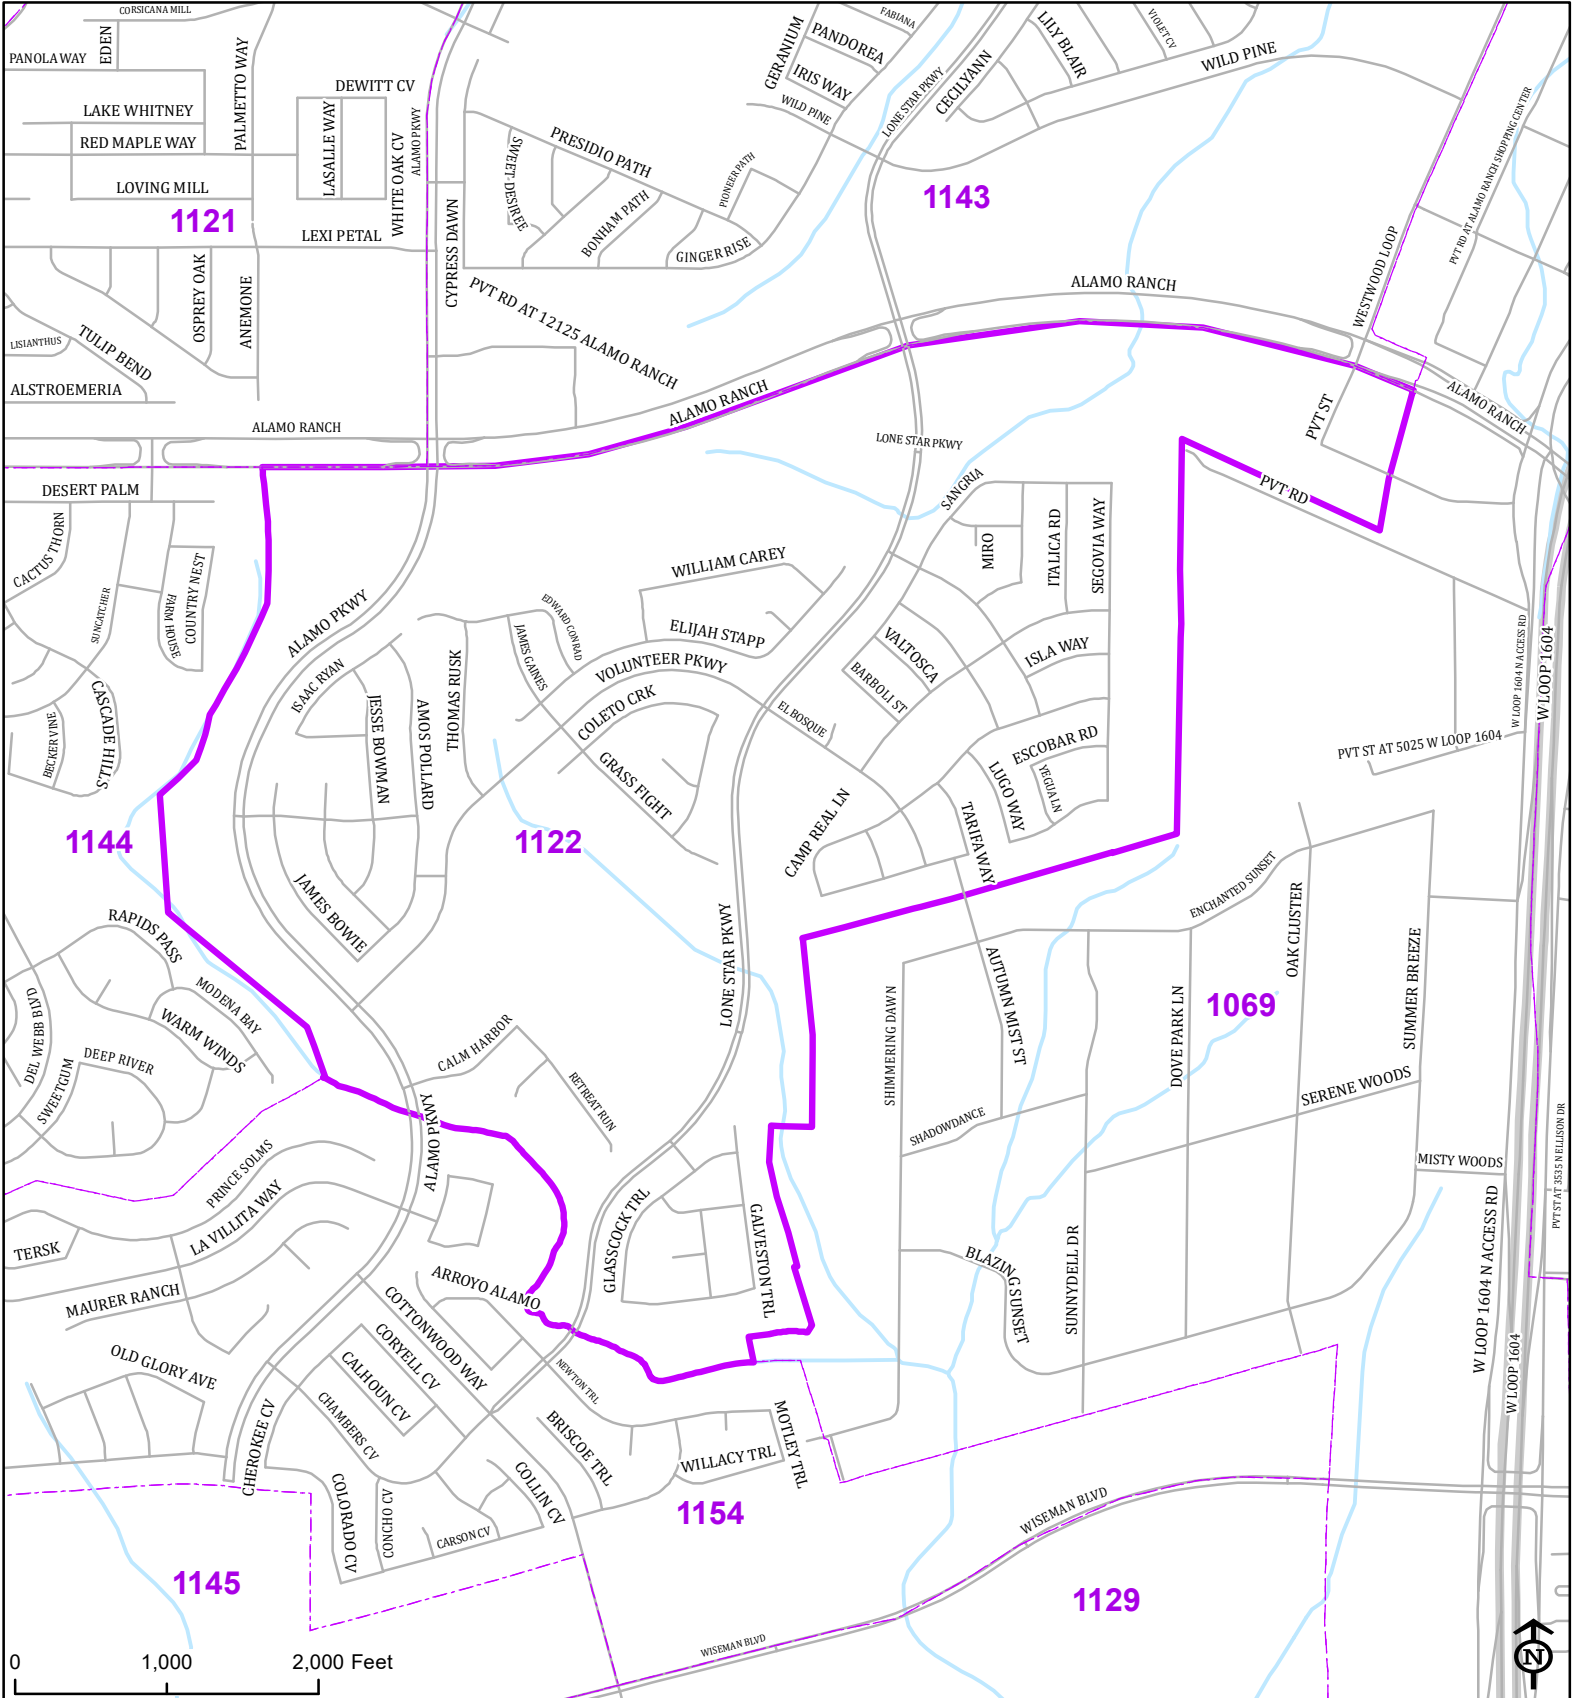

Bexar County

Voter Precinct 1122

Prepared for Bexar County Elections
 1103 S. Frio, Suite 100
 San Antonio, Texas 78207
 Web: elections.bexar.org

Legend
 Streets