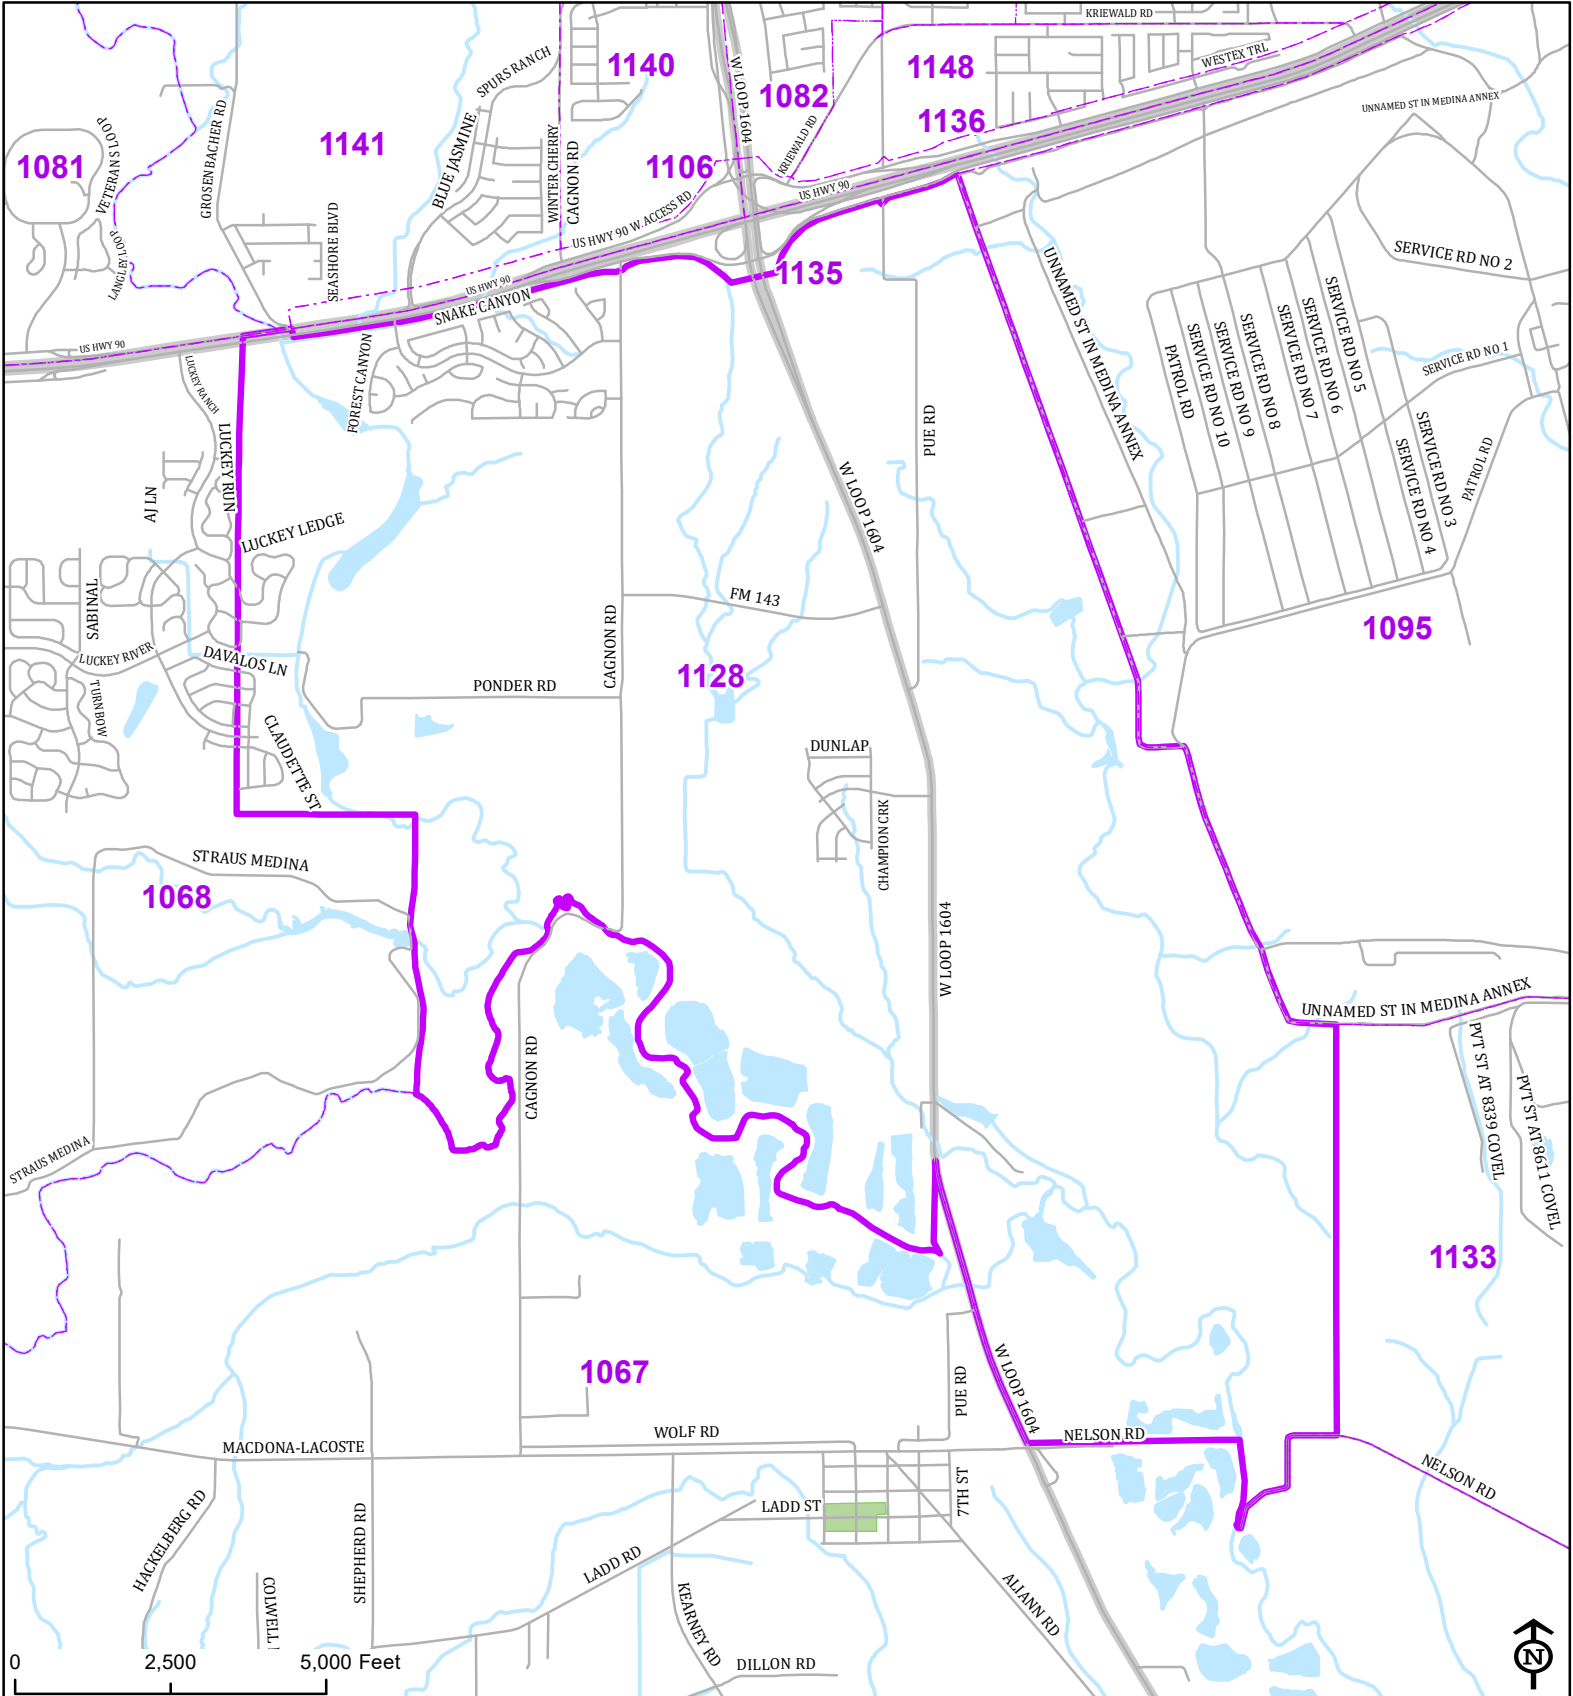

Bexar County

Voter Precinct 1128

Prepared for Bexar County Elections
 1103 S. Frio, Suite 100
 San Antonio, Texas 78207
 Web: elections.bexar.org

Legend
 Streets