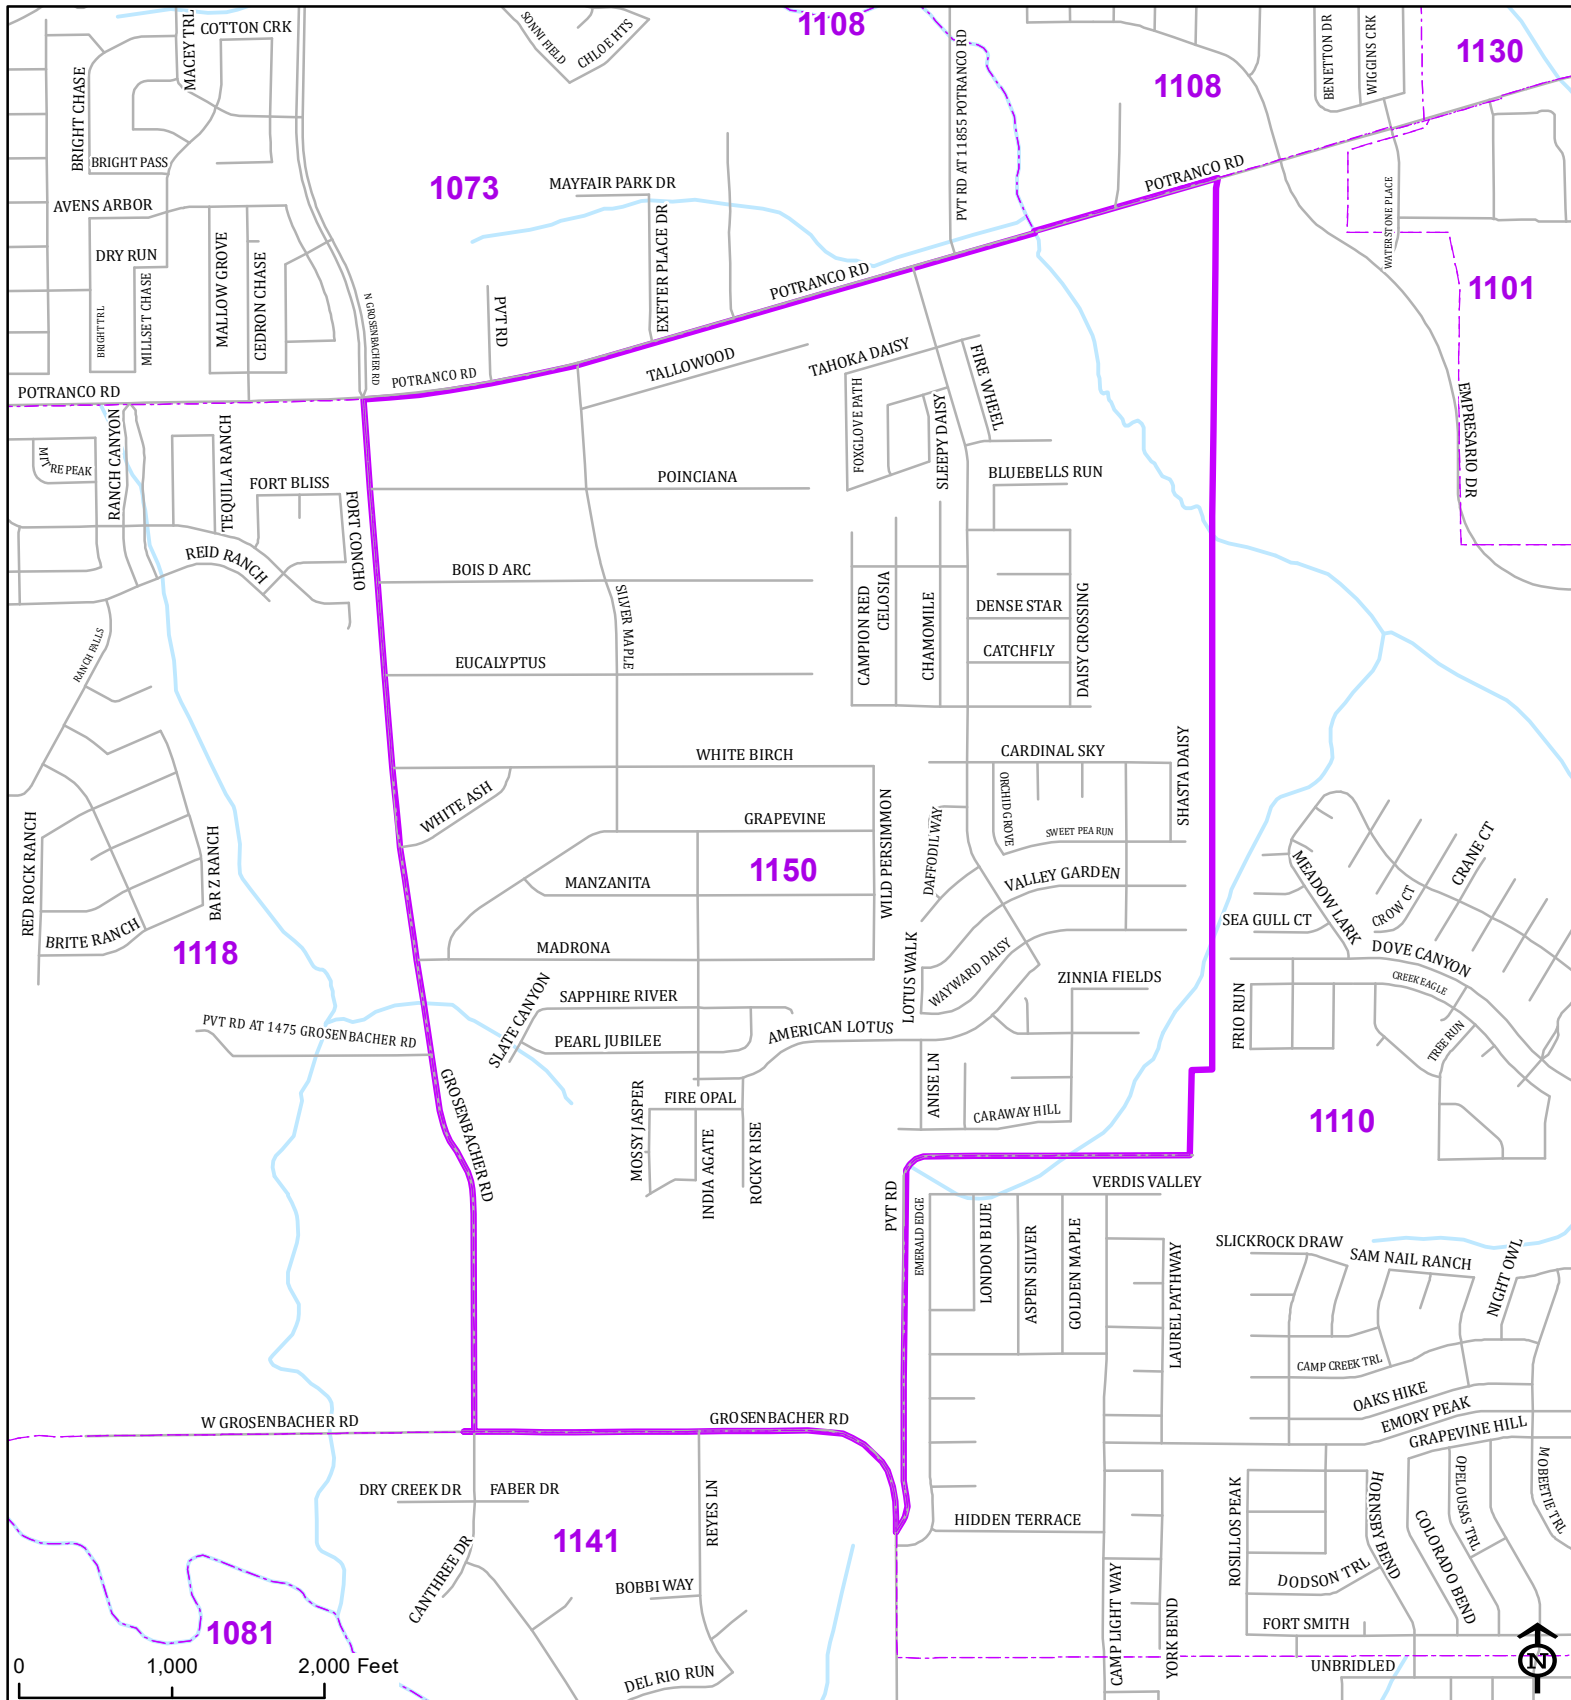

Bexar County

Voter Precinct 1150

Prepared for Bexar County Elections
 1103 S. Frio, Suite 100
 San Antonio, Texas 78207
 Web: elections.bexar.org

Legend
 Streets