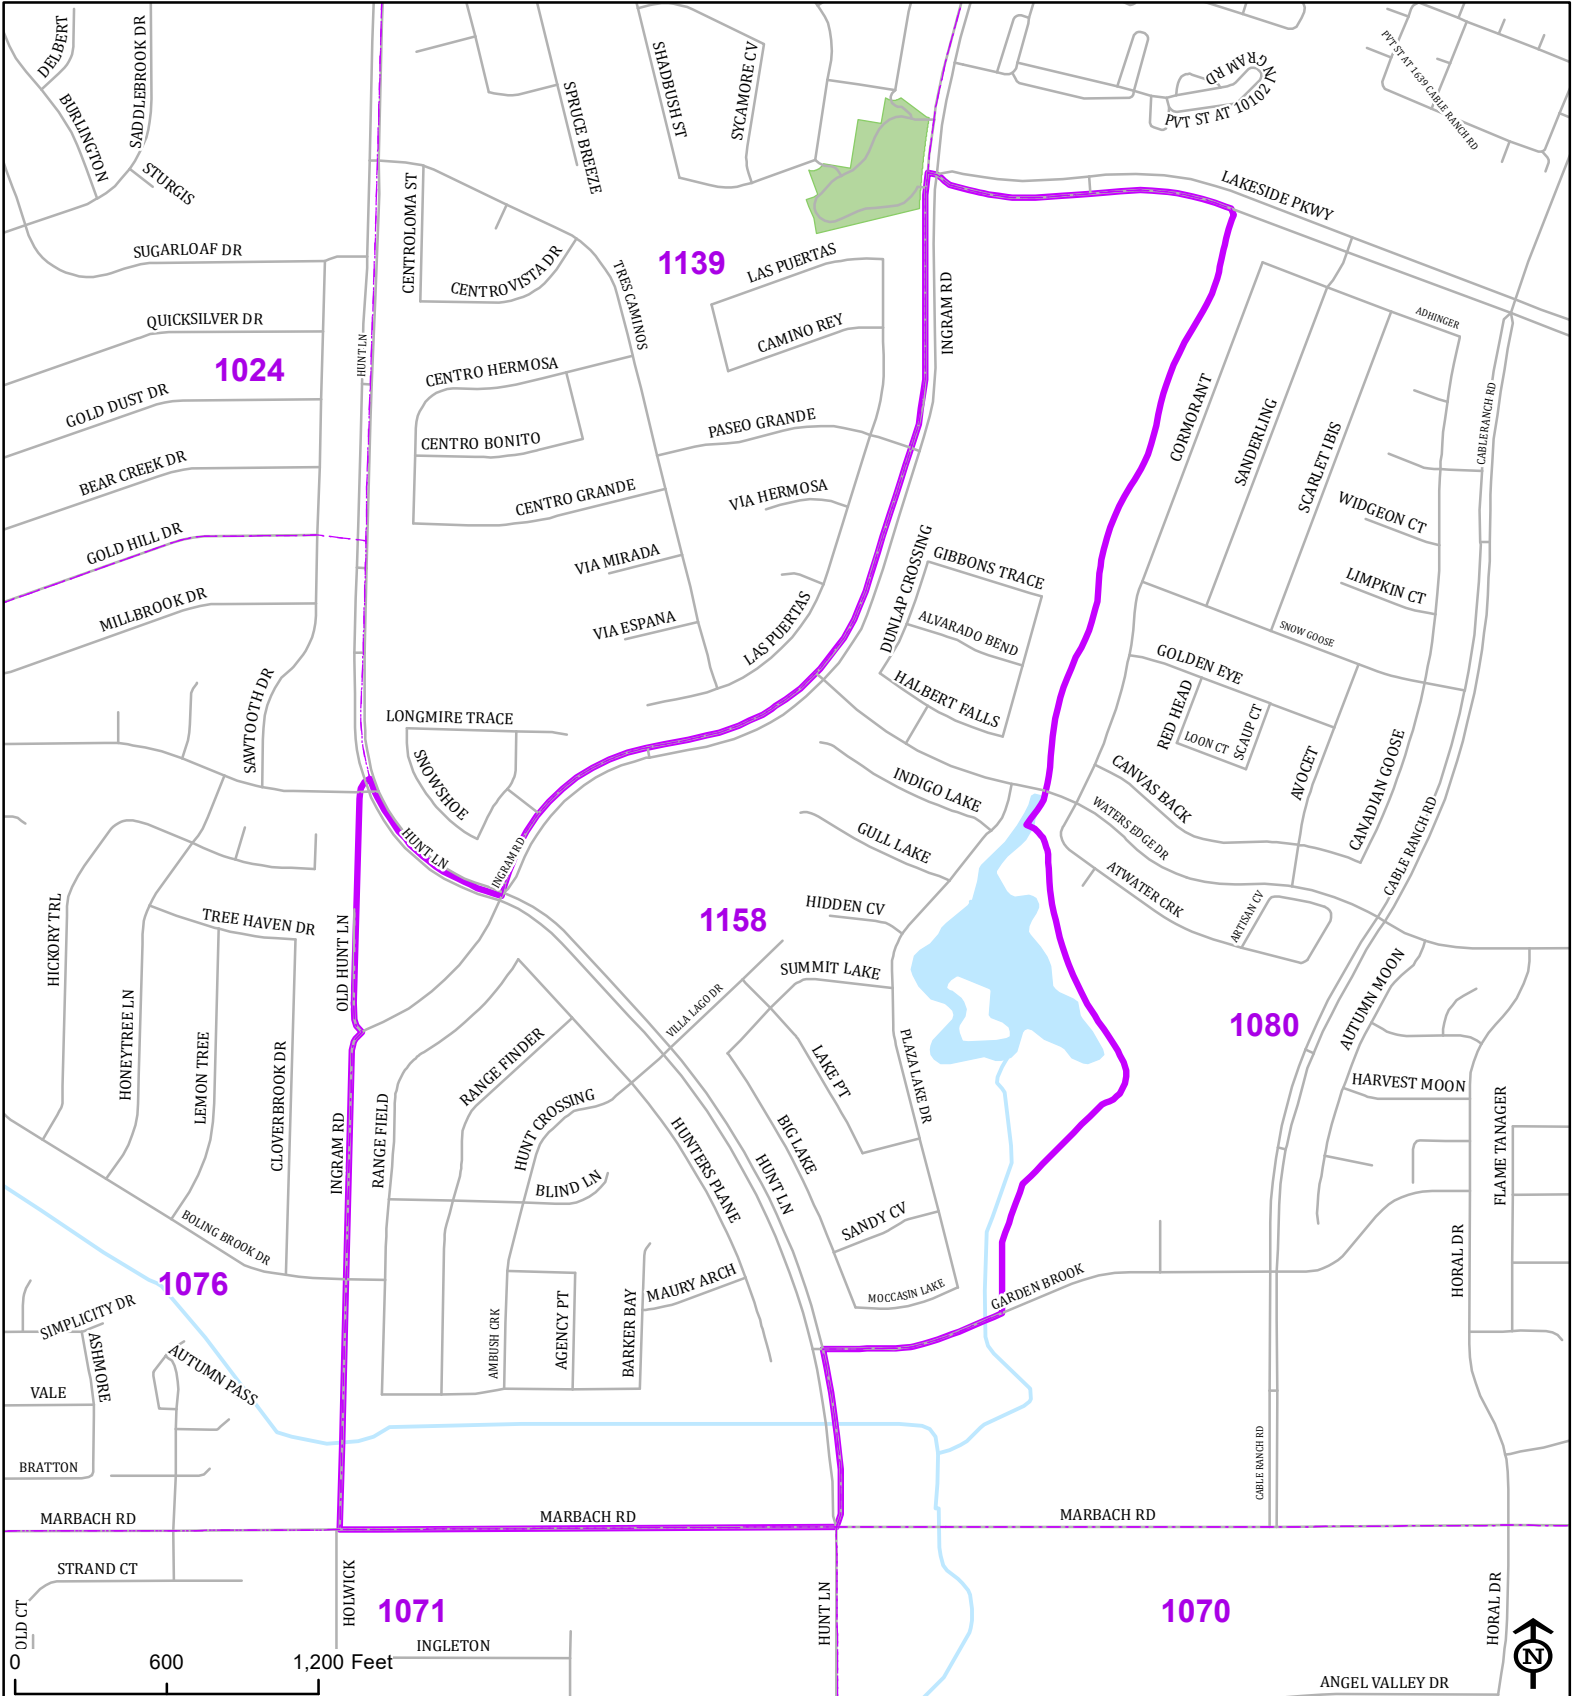

Bexar County

Voter Precinct 1158

Prepared for Bexar County Elections
 1103 S. Frio, Suite 100
 San Antonio, Texas 78207
 Web: elections.bexar.org

Legend
 Streets