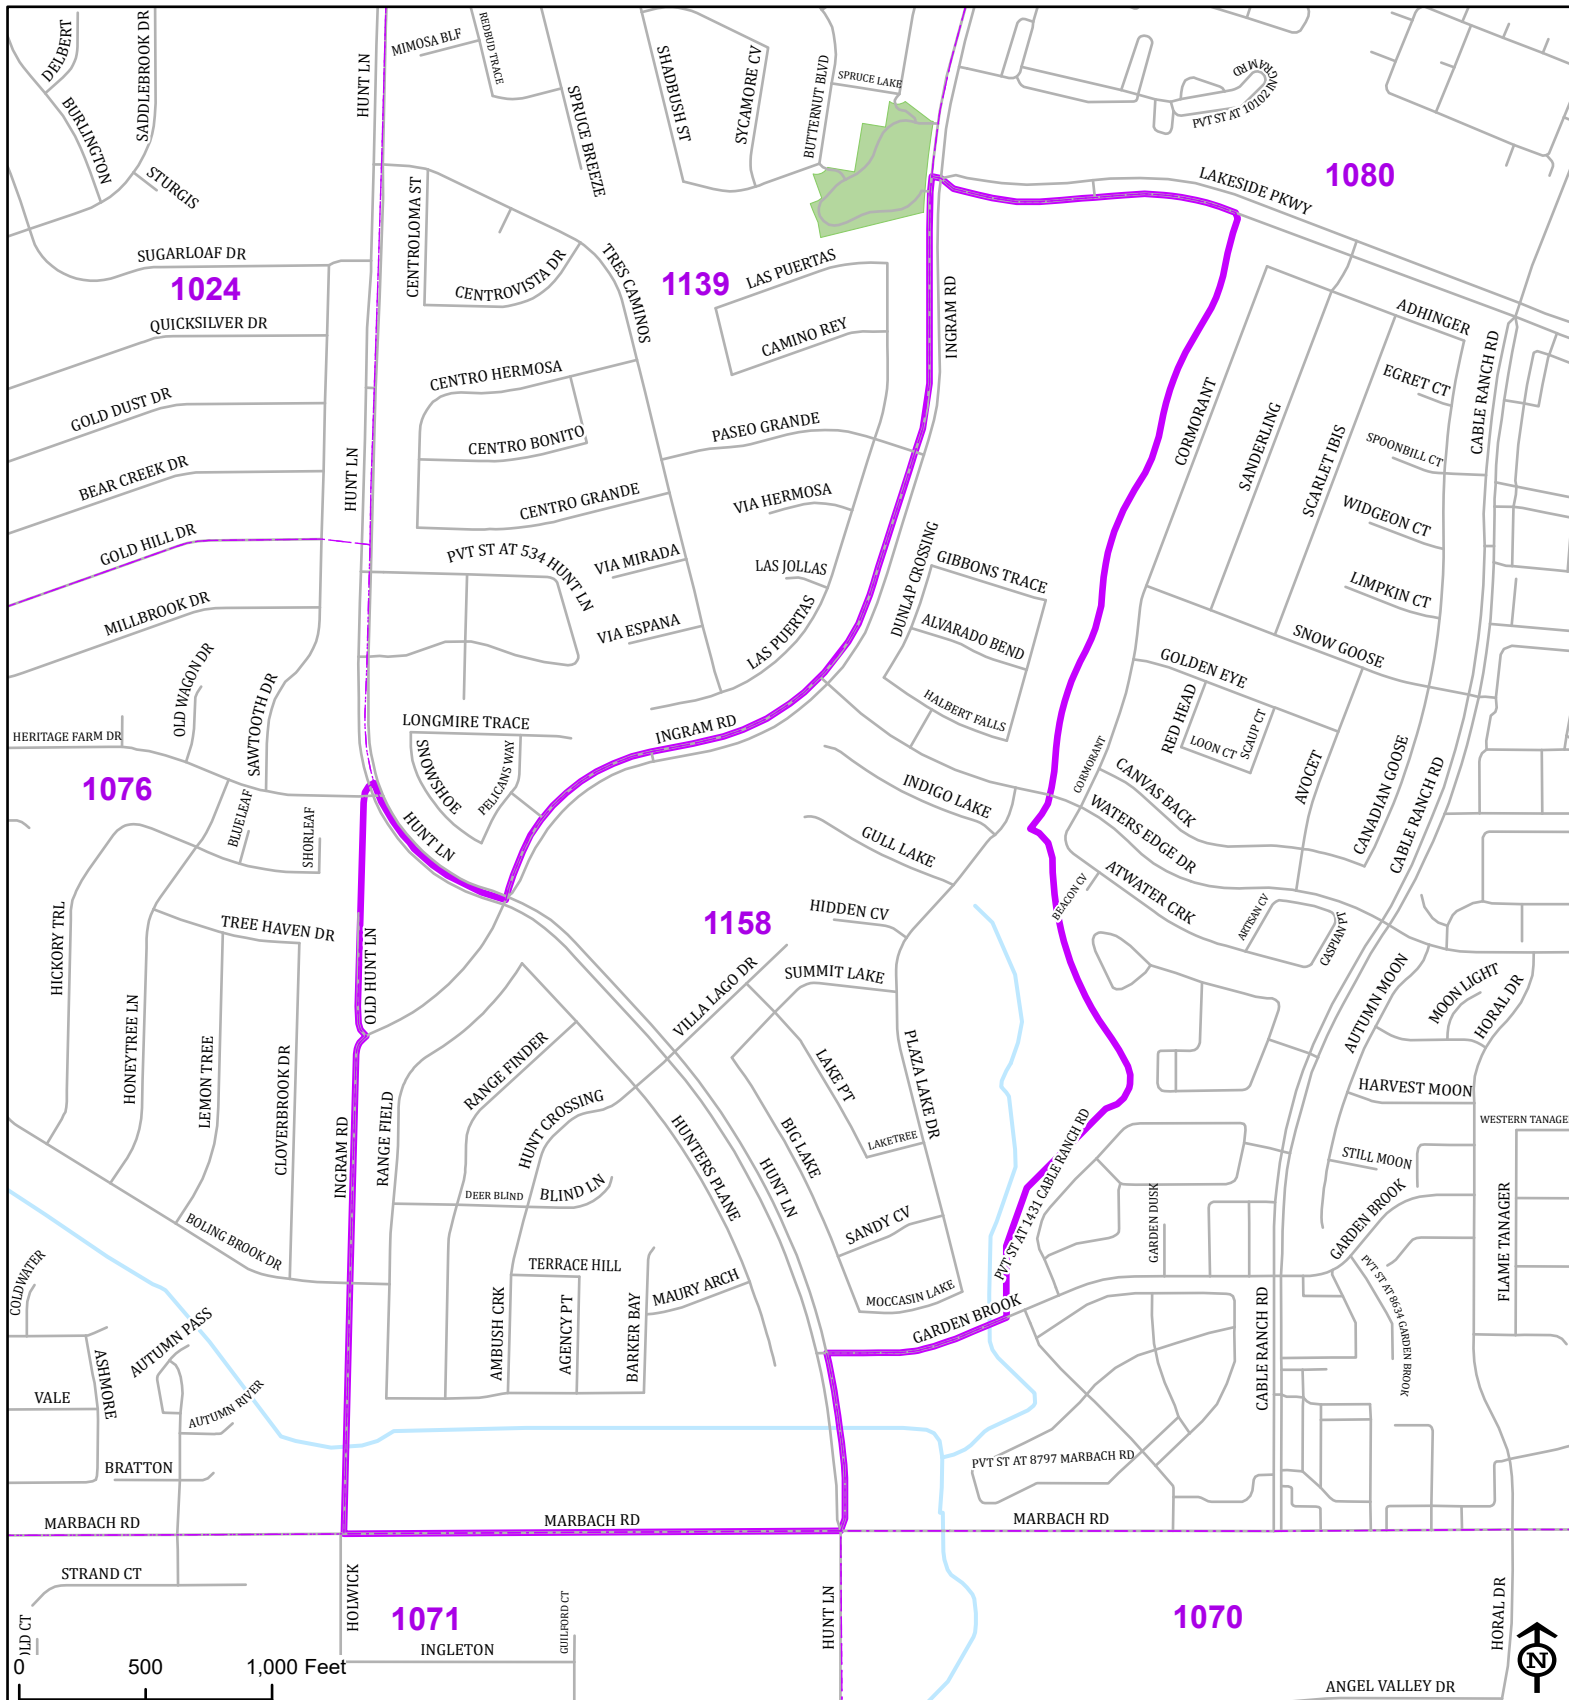

Bexar County

Voter Precinct 1158

Prepared for Bexar County Elections
 1103 S. Frio, Suite 100
 San Antonio, Texas 78207
 Web: elections.bexar.org

Legend
 Streets