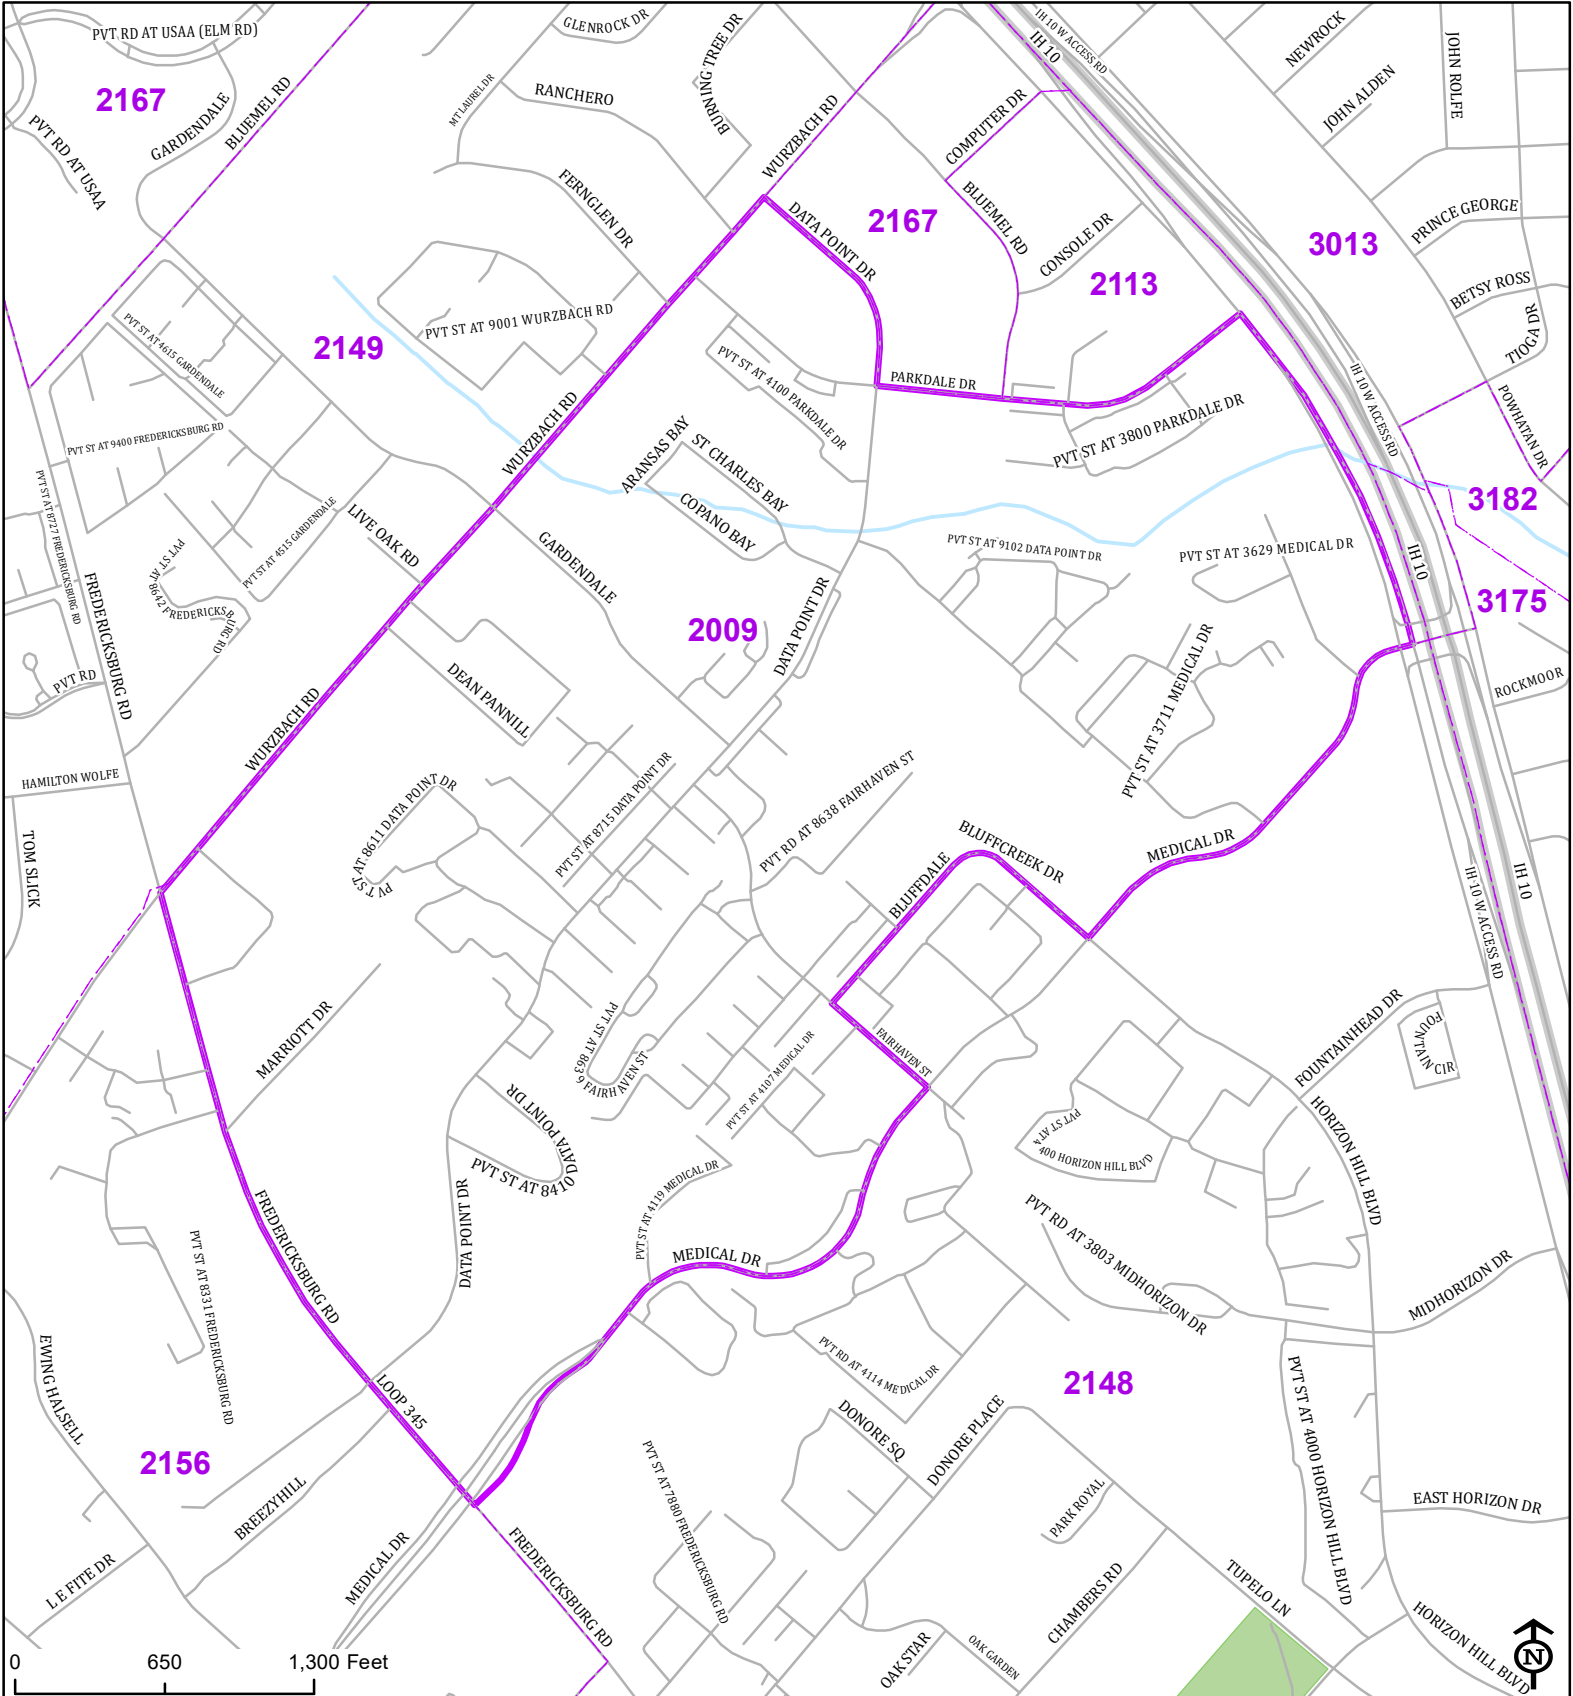

Bexar County Voter Precinct 2009

Prepared for Bexar County Elections
 1103 S. Frio, Suite 100
 San Antonio, Texas 78207
 Web: elections.bexar.org

Legend
 Streets