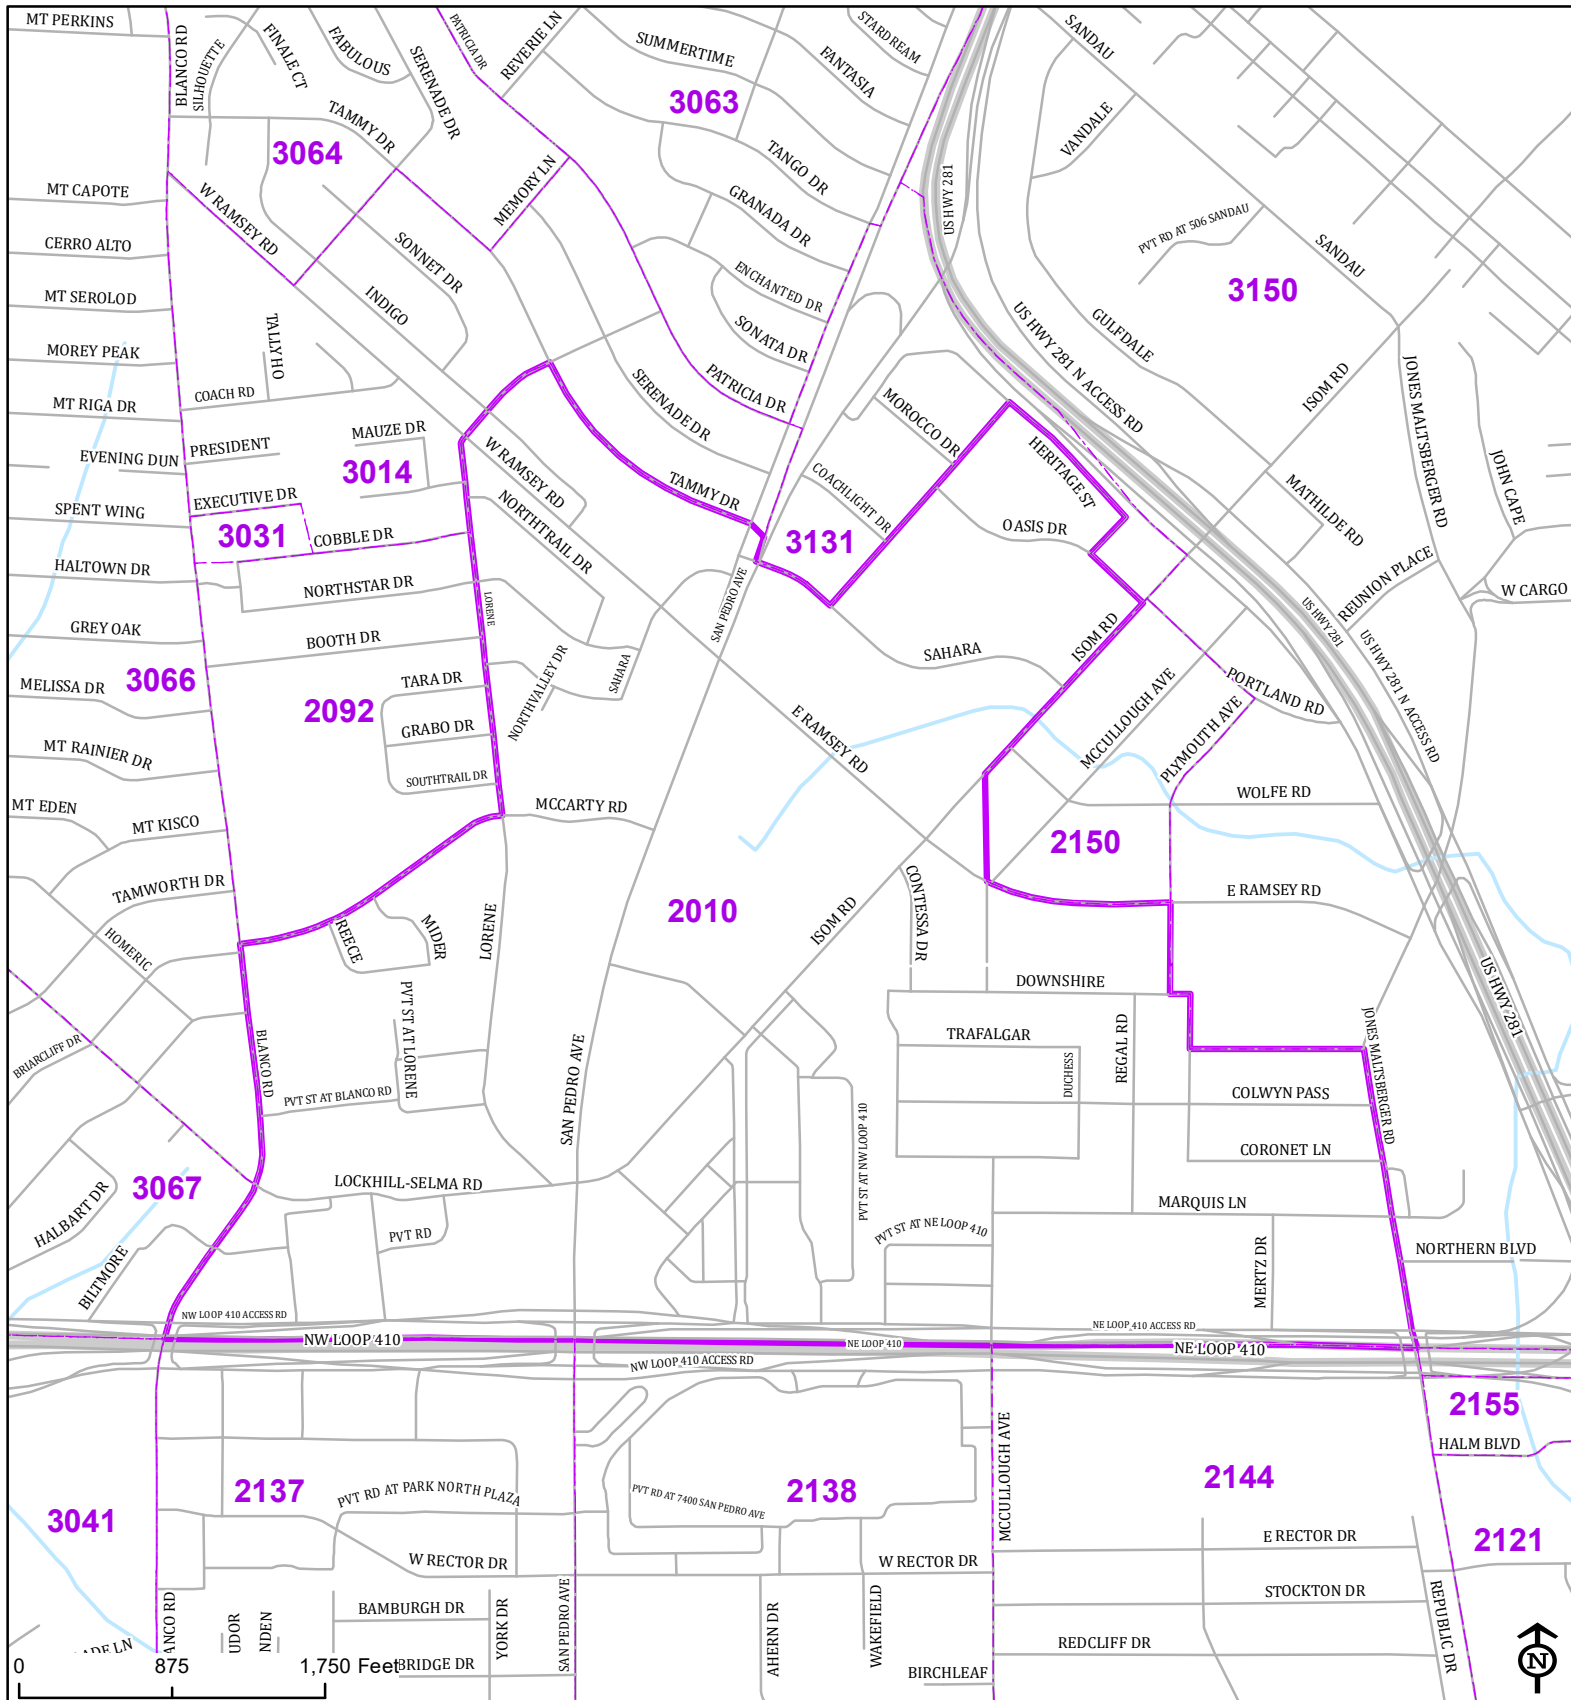

Bexar County Voter Precinct 2010

Prepared for Bexar County Elections
 1103 S. Frio, Suite 100
 San Antonio, Texas 78207
 Web: elections.bexar.org

Legend
 Streets