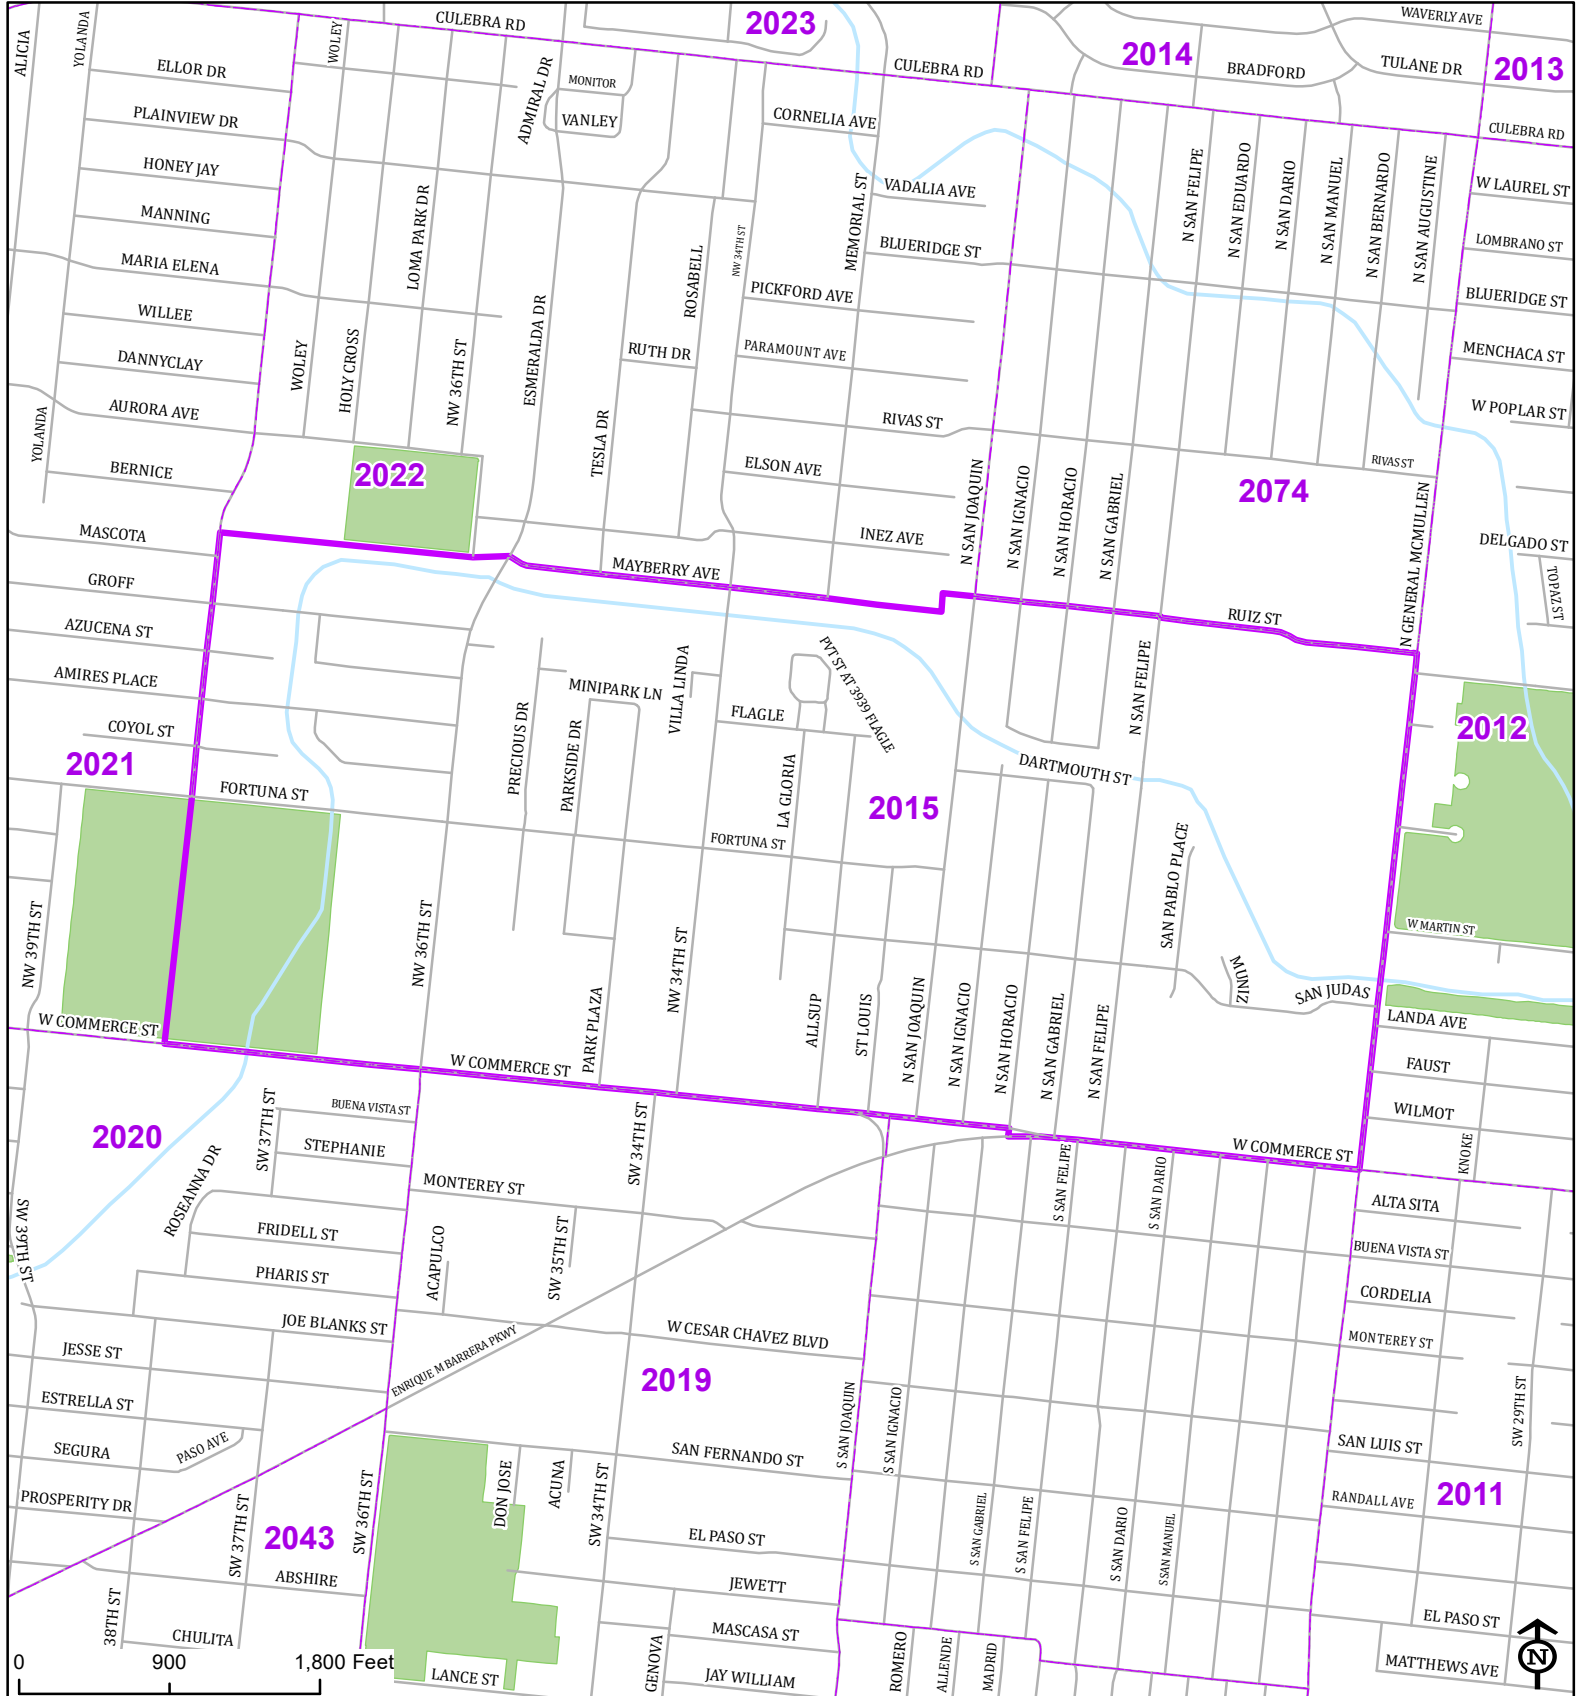

Bexar County Voter Precinct 2015

Prepared for Bexar County Elections
 1103 S. Frio, Suite 100
 San Antonio, Texas 78207
 Web: elections.bexar.org

Legend
 Streets