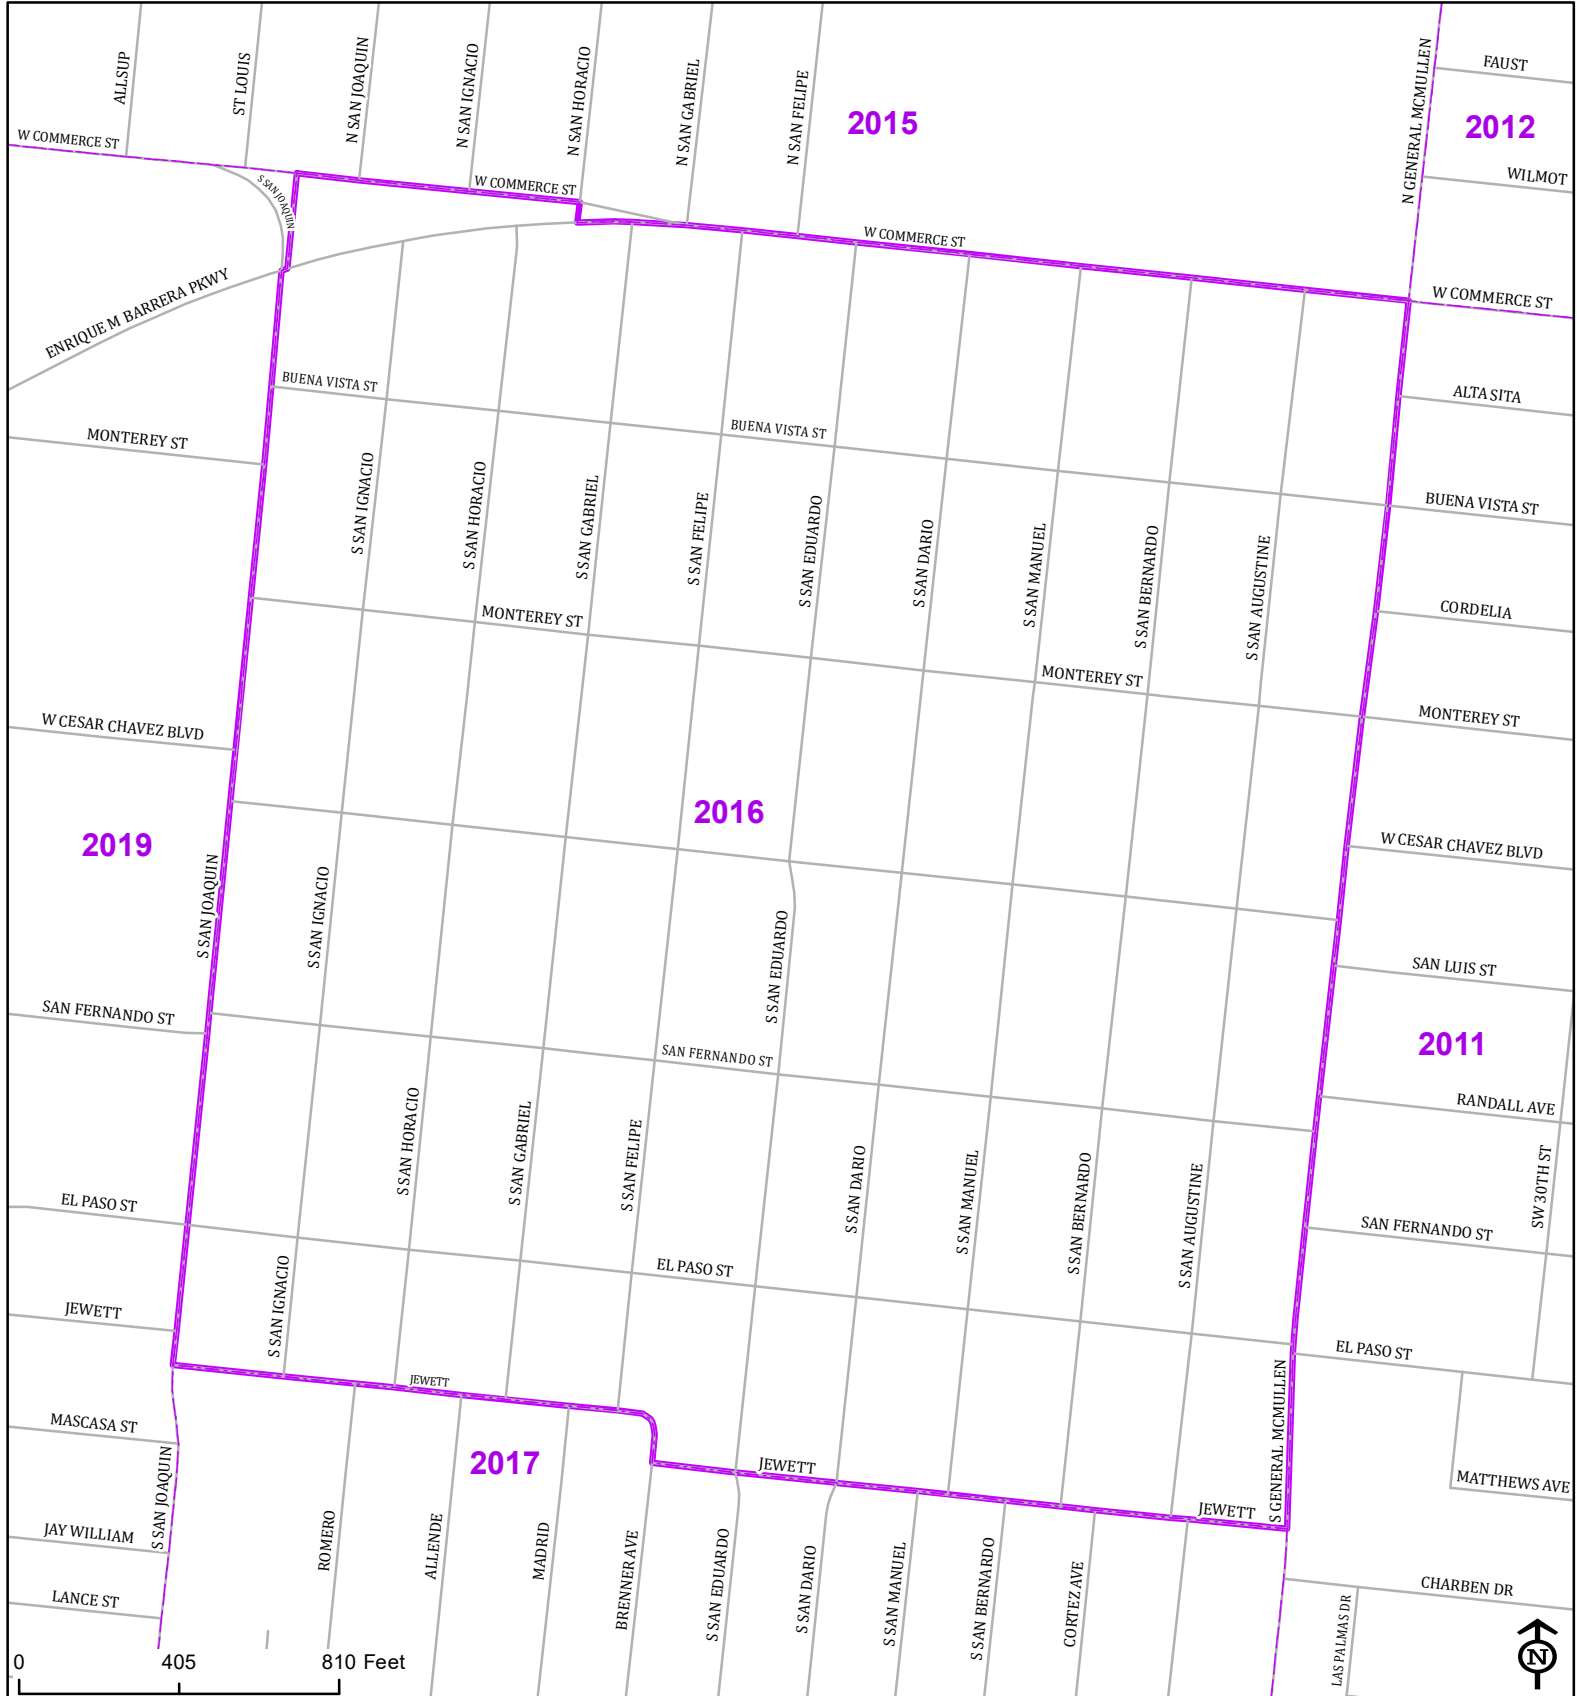

Bexar County

Voter Precinct 2016

Prepared for Bexar County Elections
 1103 S. Frio, Suite 100
 San Antonio, Texas 78207
 Web: elections.bexar.org

Legend
 Streets