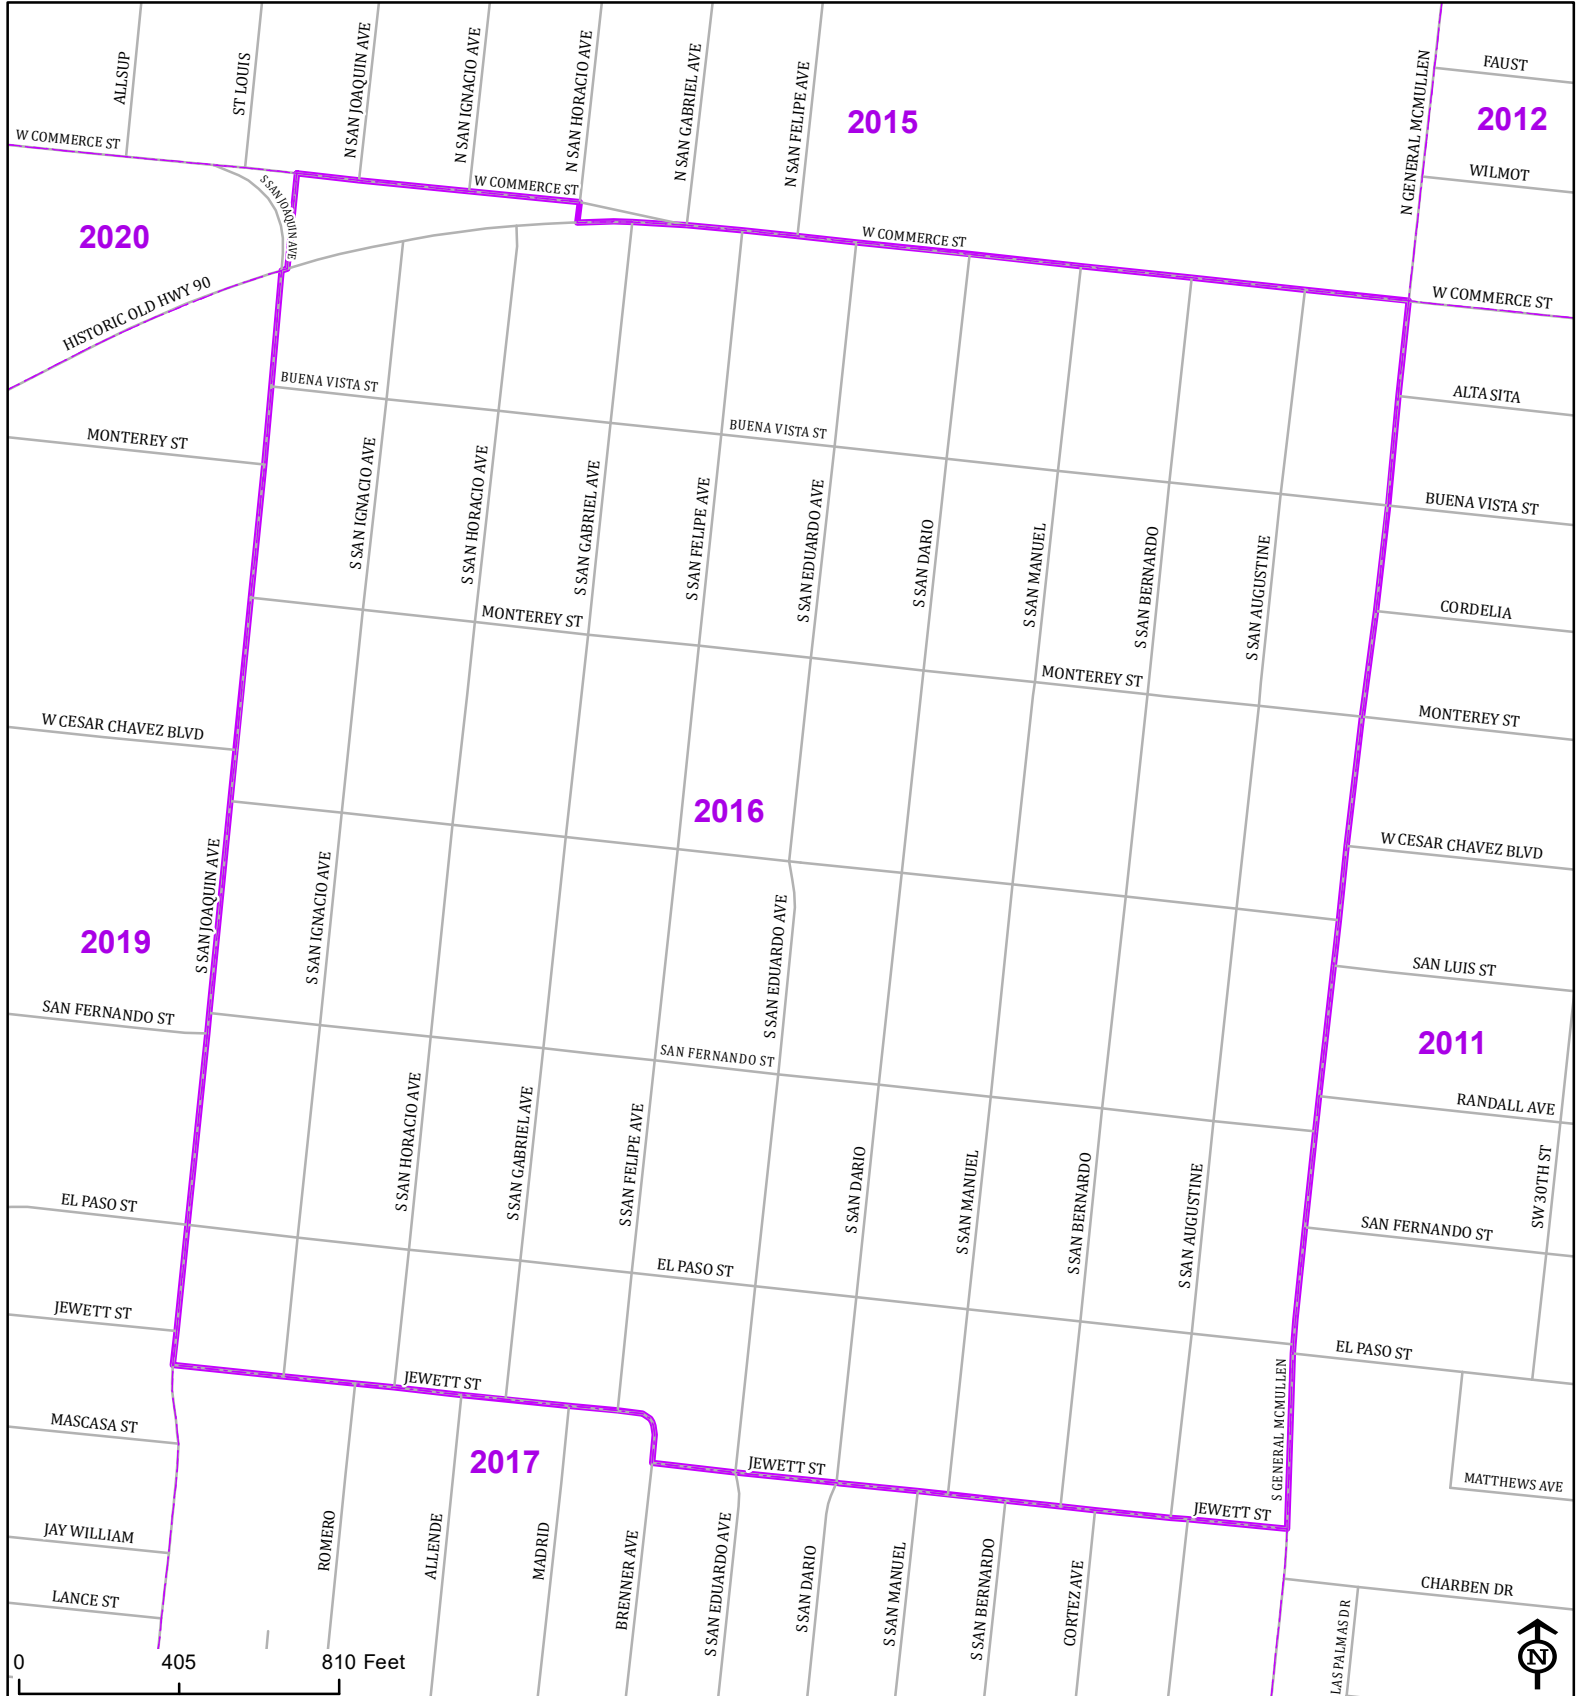

Bexar County Voter Precinct 2016

Prepared for Bexar County Elections
 1103 S. Frio, Suite 100
 San Antonio, Texas 78207
 Web: elections.bexar.org

Legend
 Streets