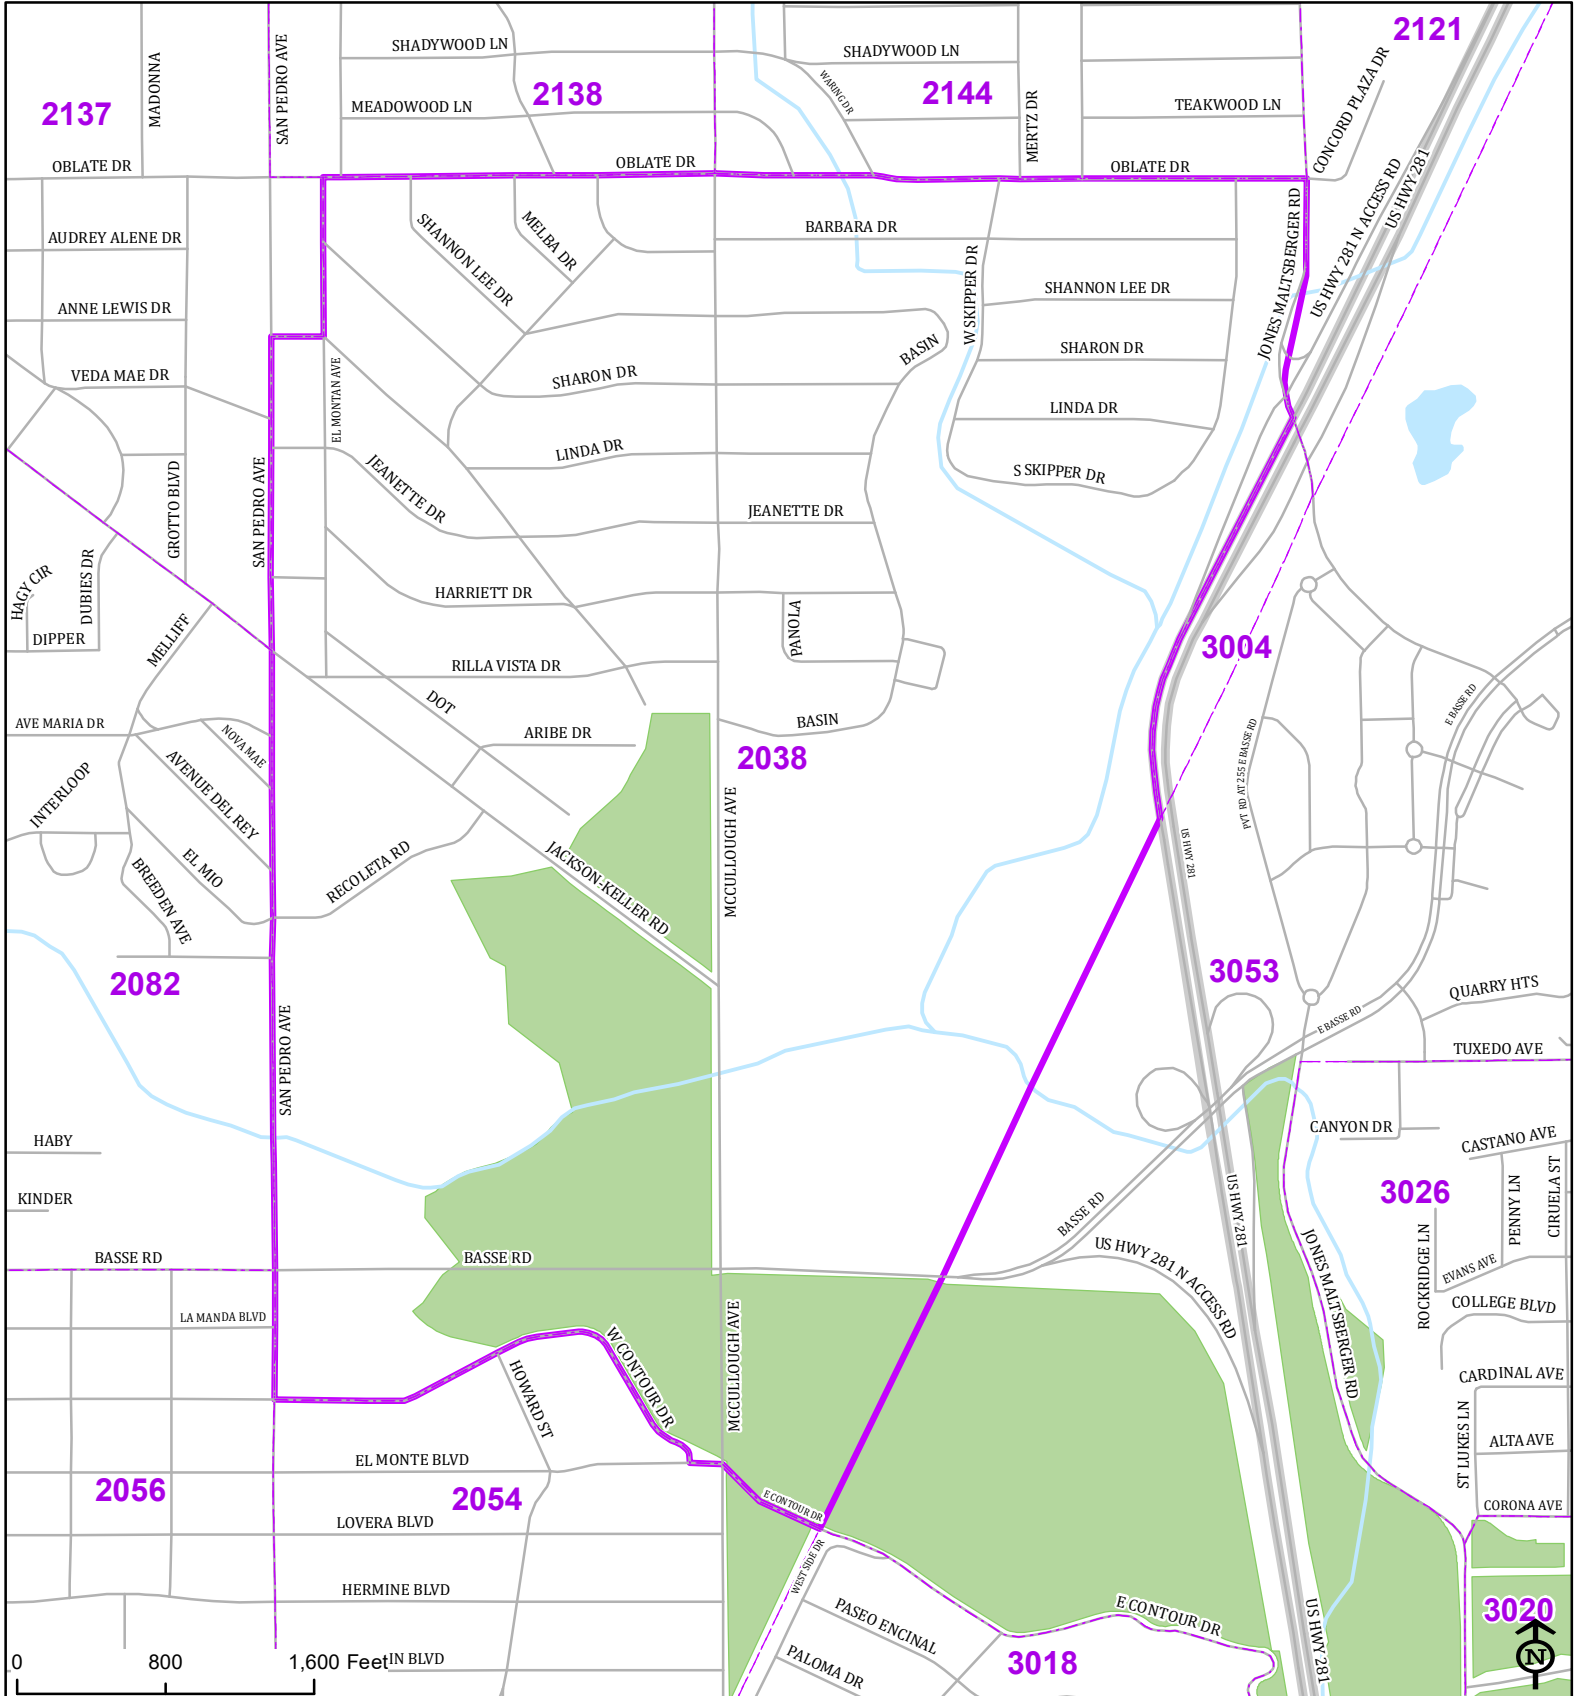

Bexar County

Voter Precinct 2038

Prepared for Bexar County Elections
 1103 S. Frio, Suite 100
 San Antonio, Texas 78207
 Web: elections.bexar.org

Legend
 Streets