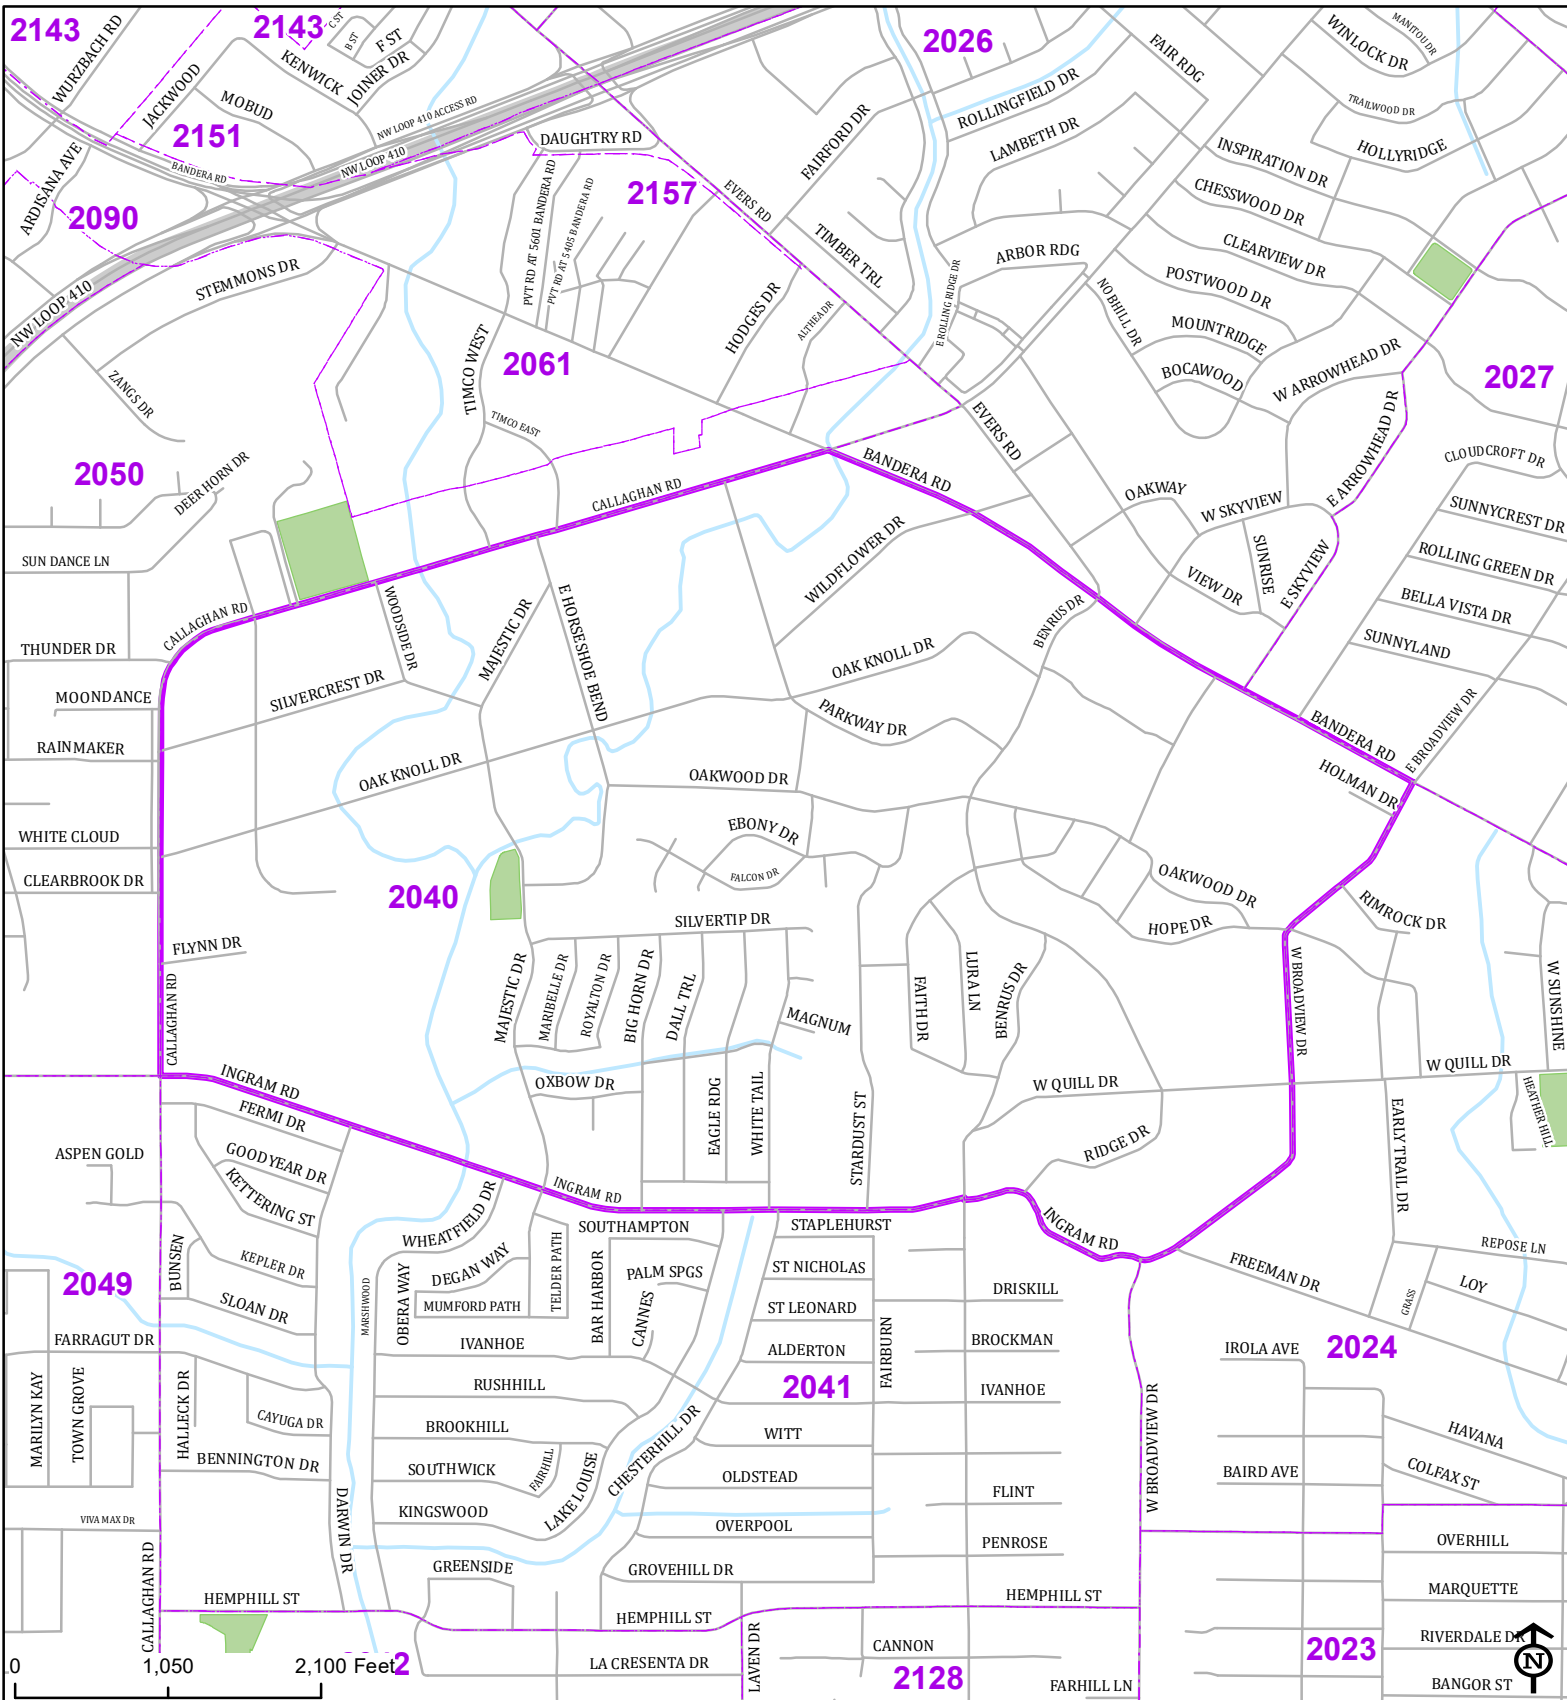

Bexar County

Voter Precinct 2040

Prepared for Bexar County Elections
 1103 S. Frio, Suite 100
 San Antonio, Texas 78207
 Web: elections.bexar.org

Legend
 Streets