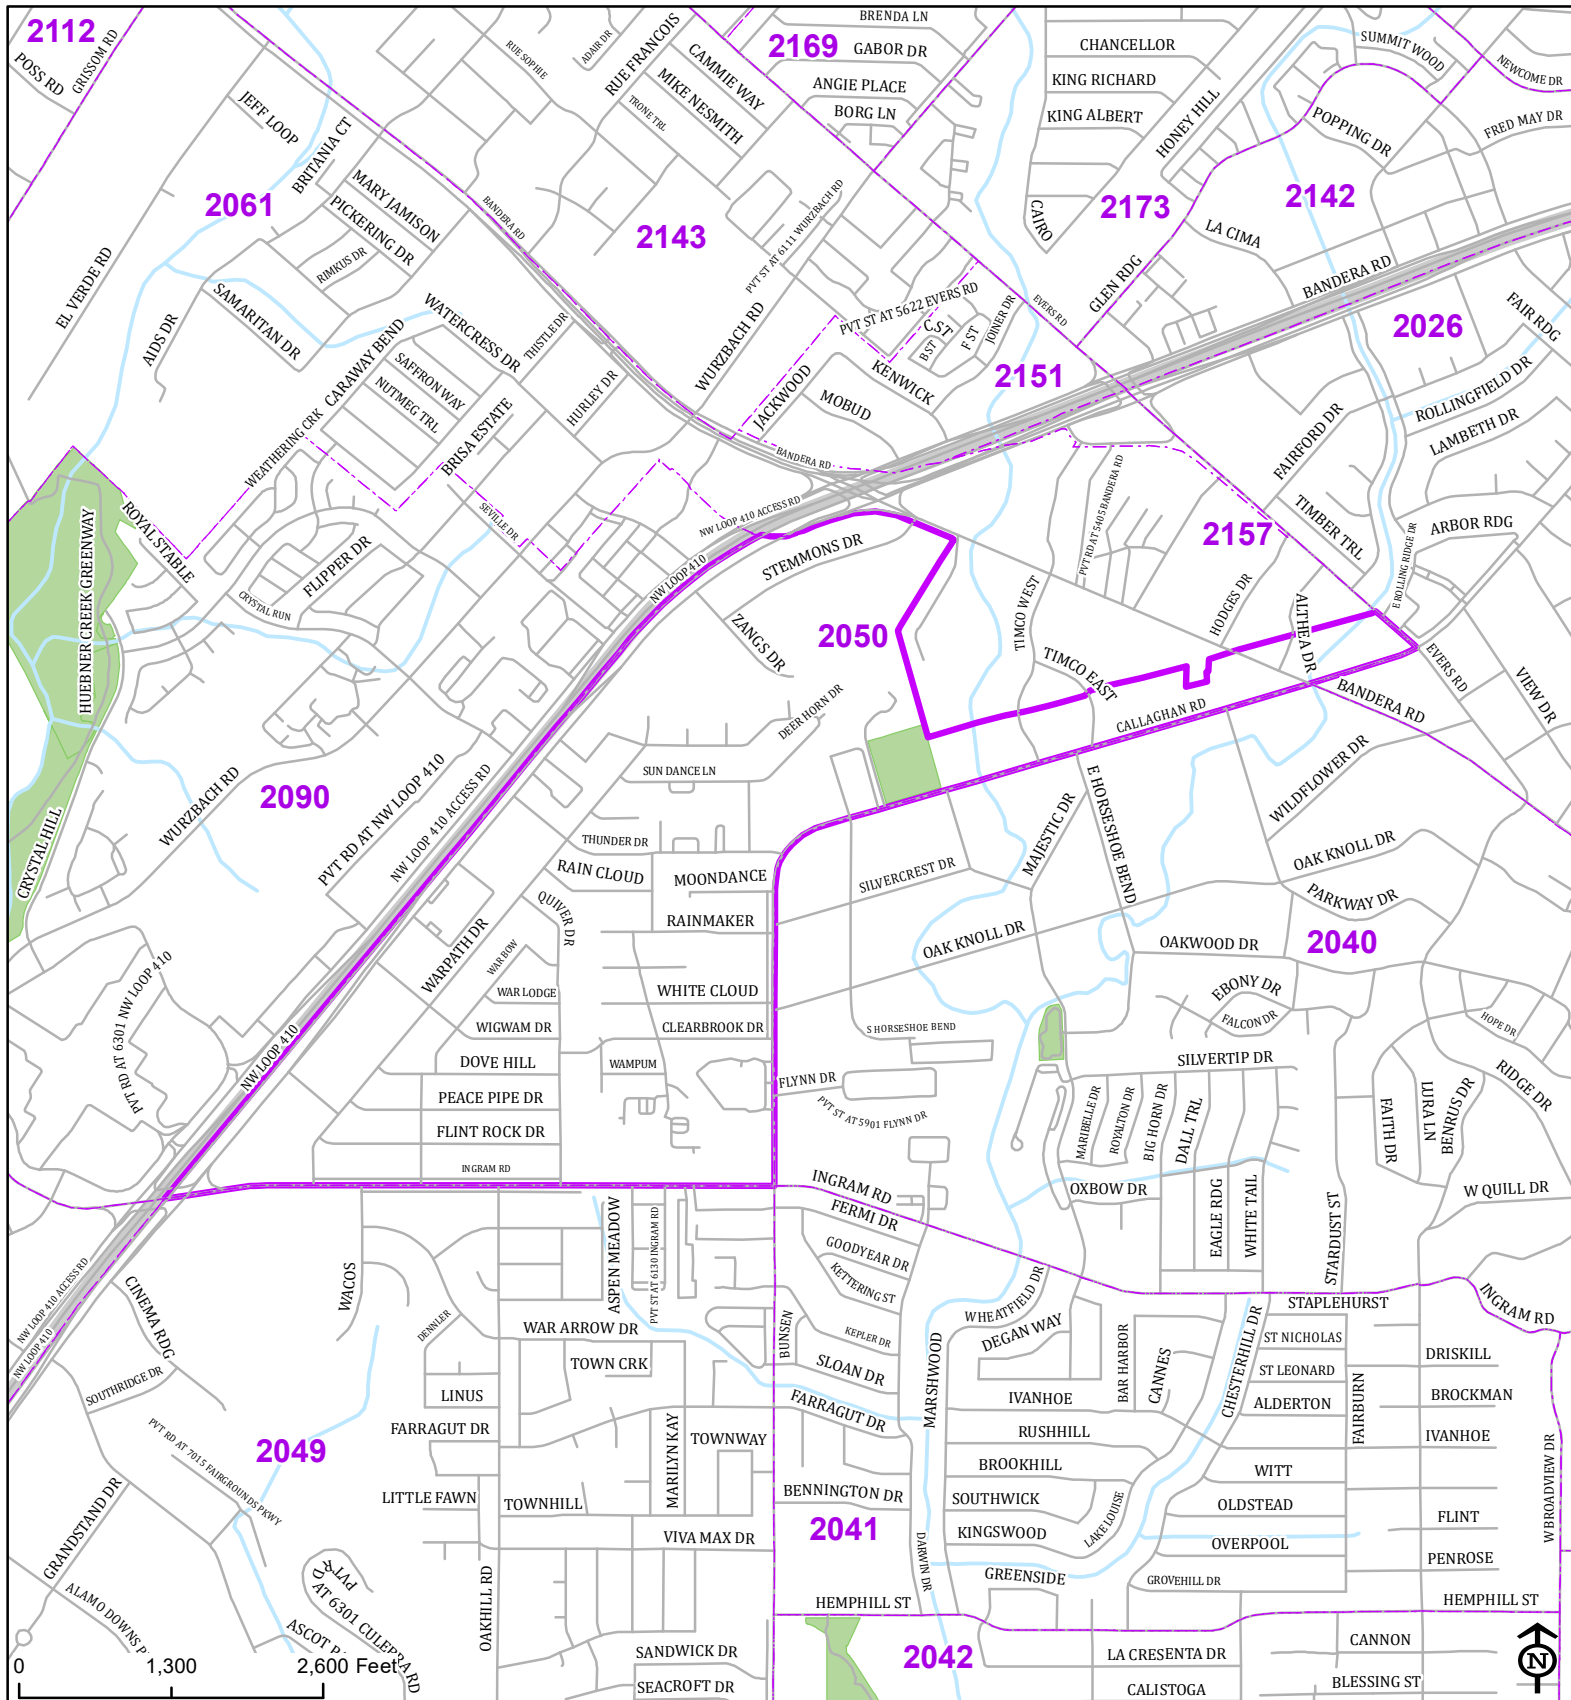

# Bexar County

## Voter Precinct 2050

Prepared for Bexar County Elections  
 1103 S. Frio, Suite 100  
 San Antonio, Texas 78207  
 Web: [elections.bexar.org](http://elections.bexar.org)

**Legend**  
 Streets