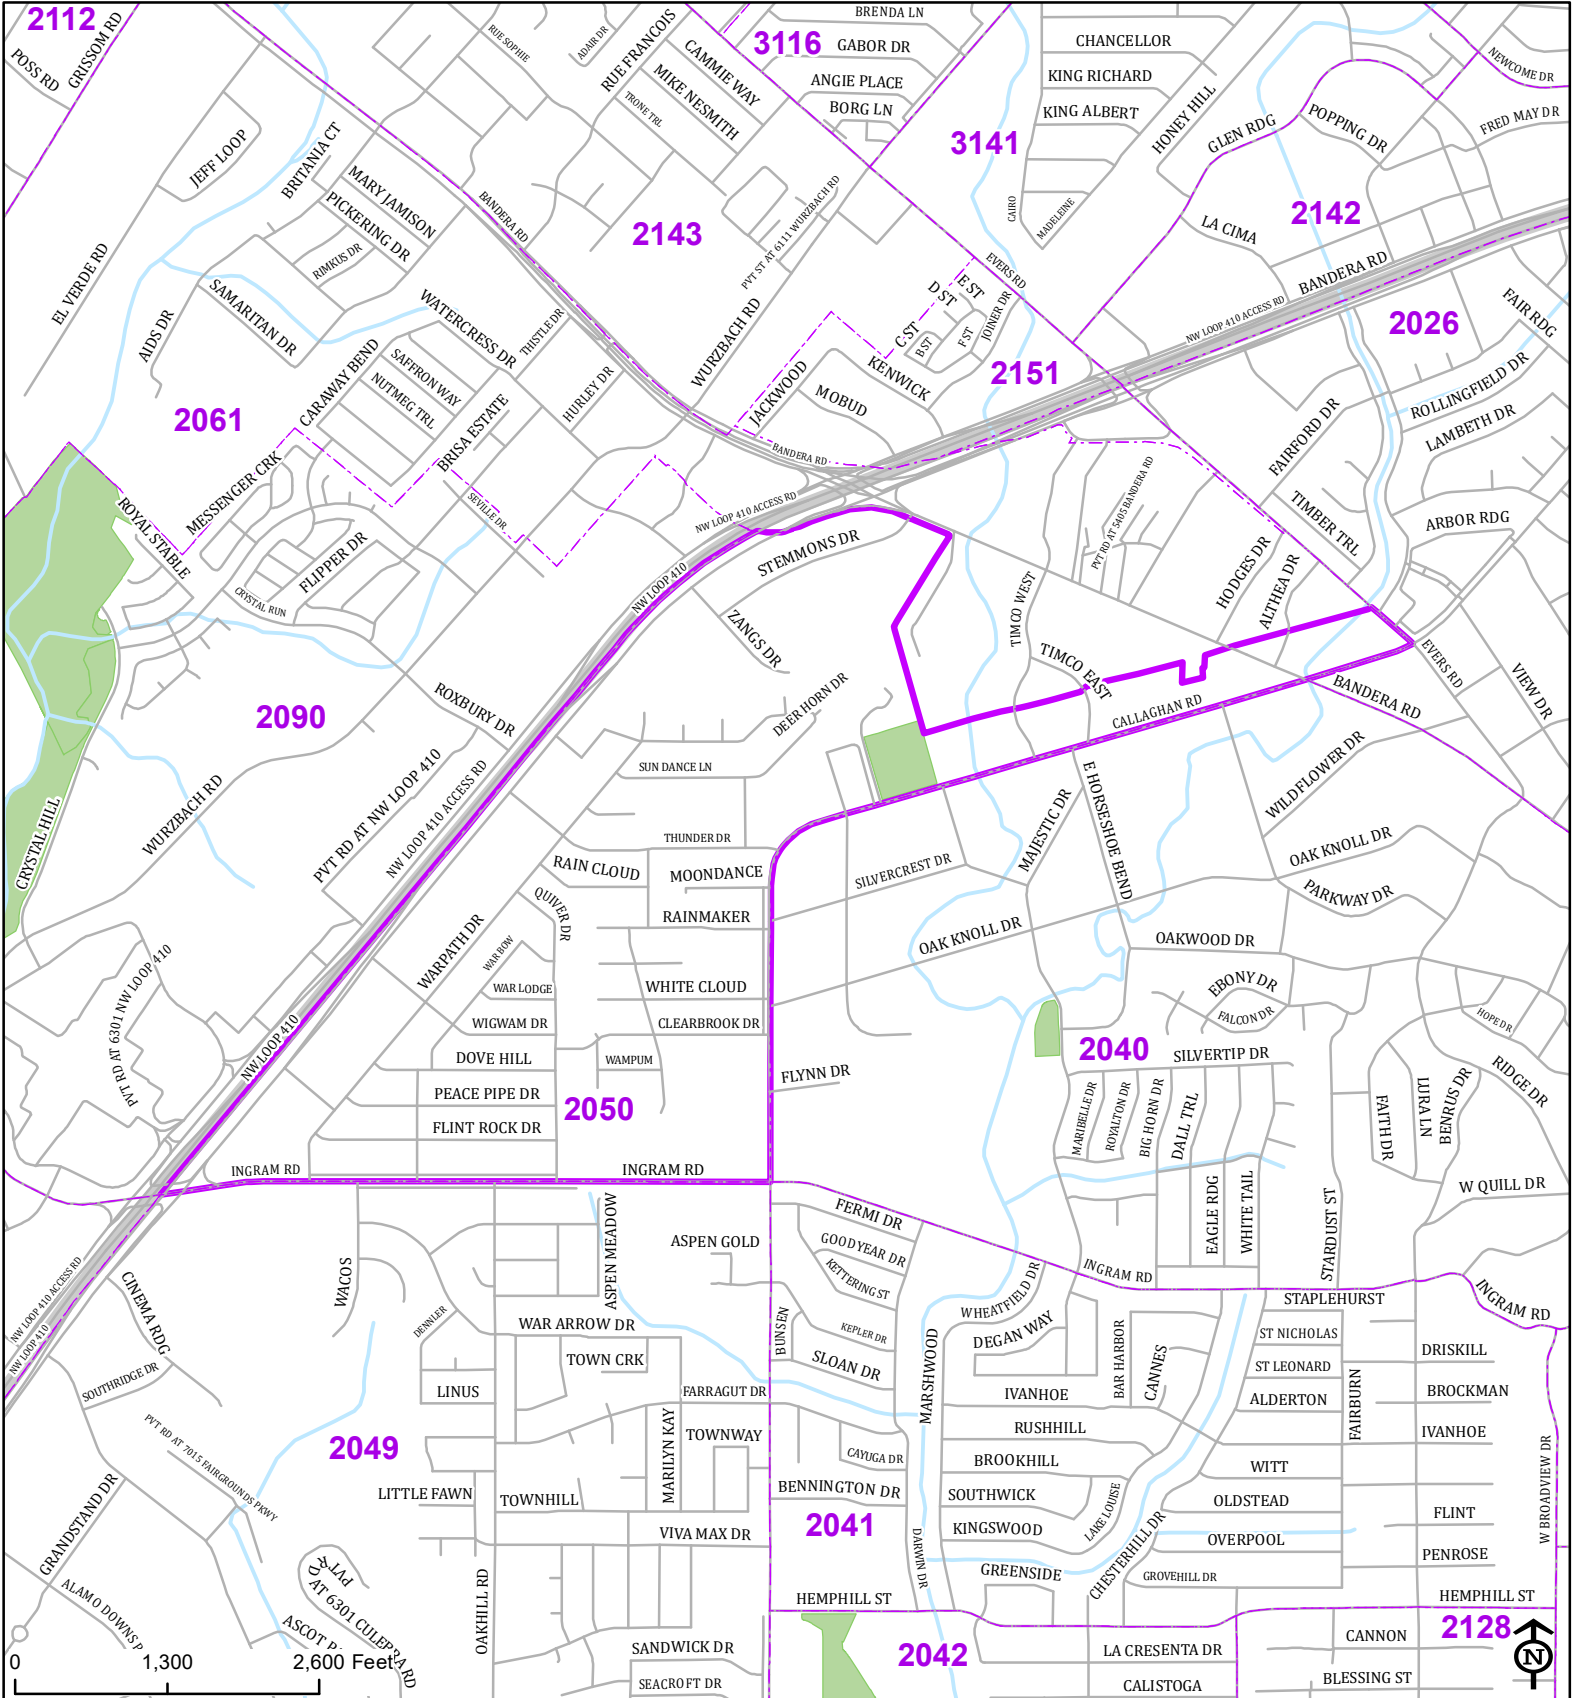

Bexar County

Voter Precinct 2050

Prepared for Bexar County Elections
 1103 S. Frio, Suite 100
 San Antonio, Texas 78207
 Web: elections.bexar.org

Legend
 Streets