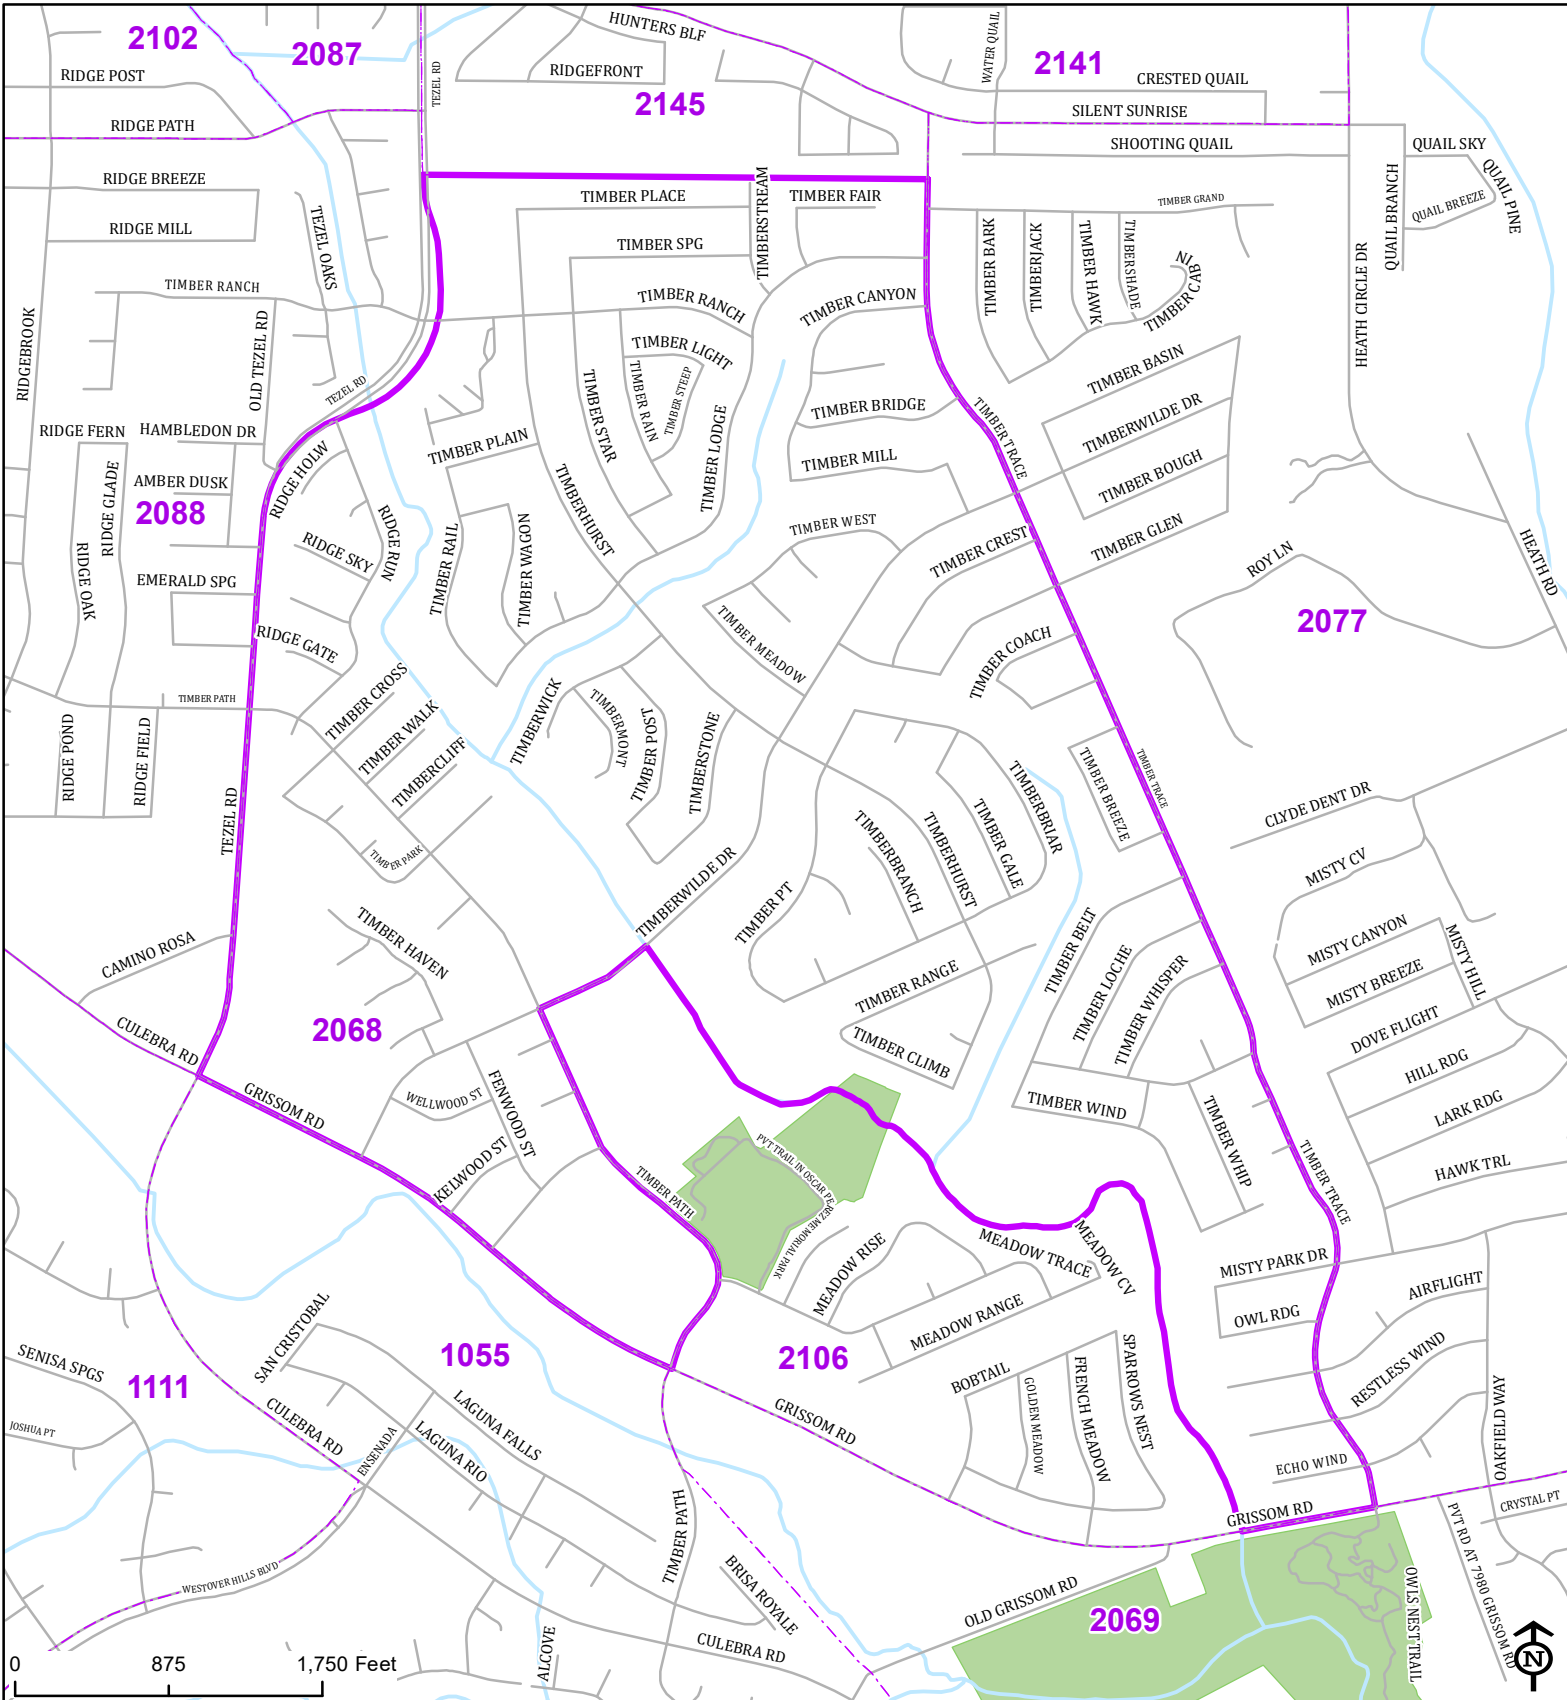

Bexar County Voter Precinct 2068

Prepared for Bexar County Elections
 1103 S. Frio, Suite 100
 San Antonio, Texas 78207
 Web: elections.bexar.org

Legend
 Streets