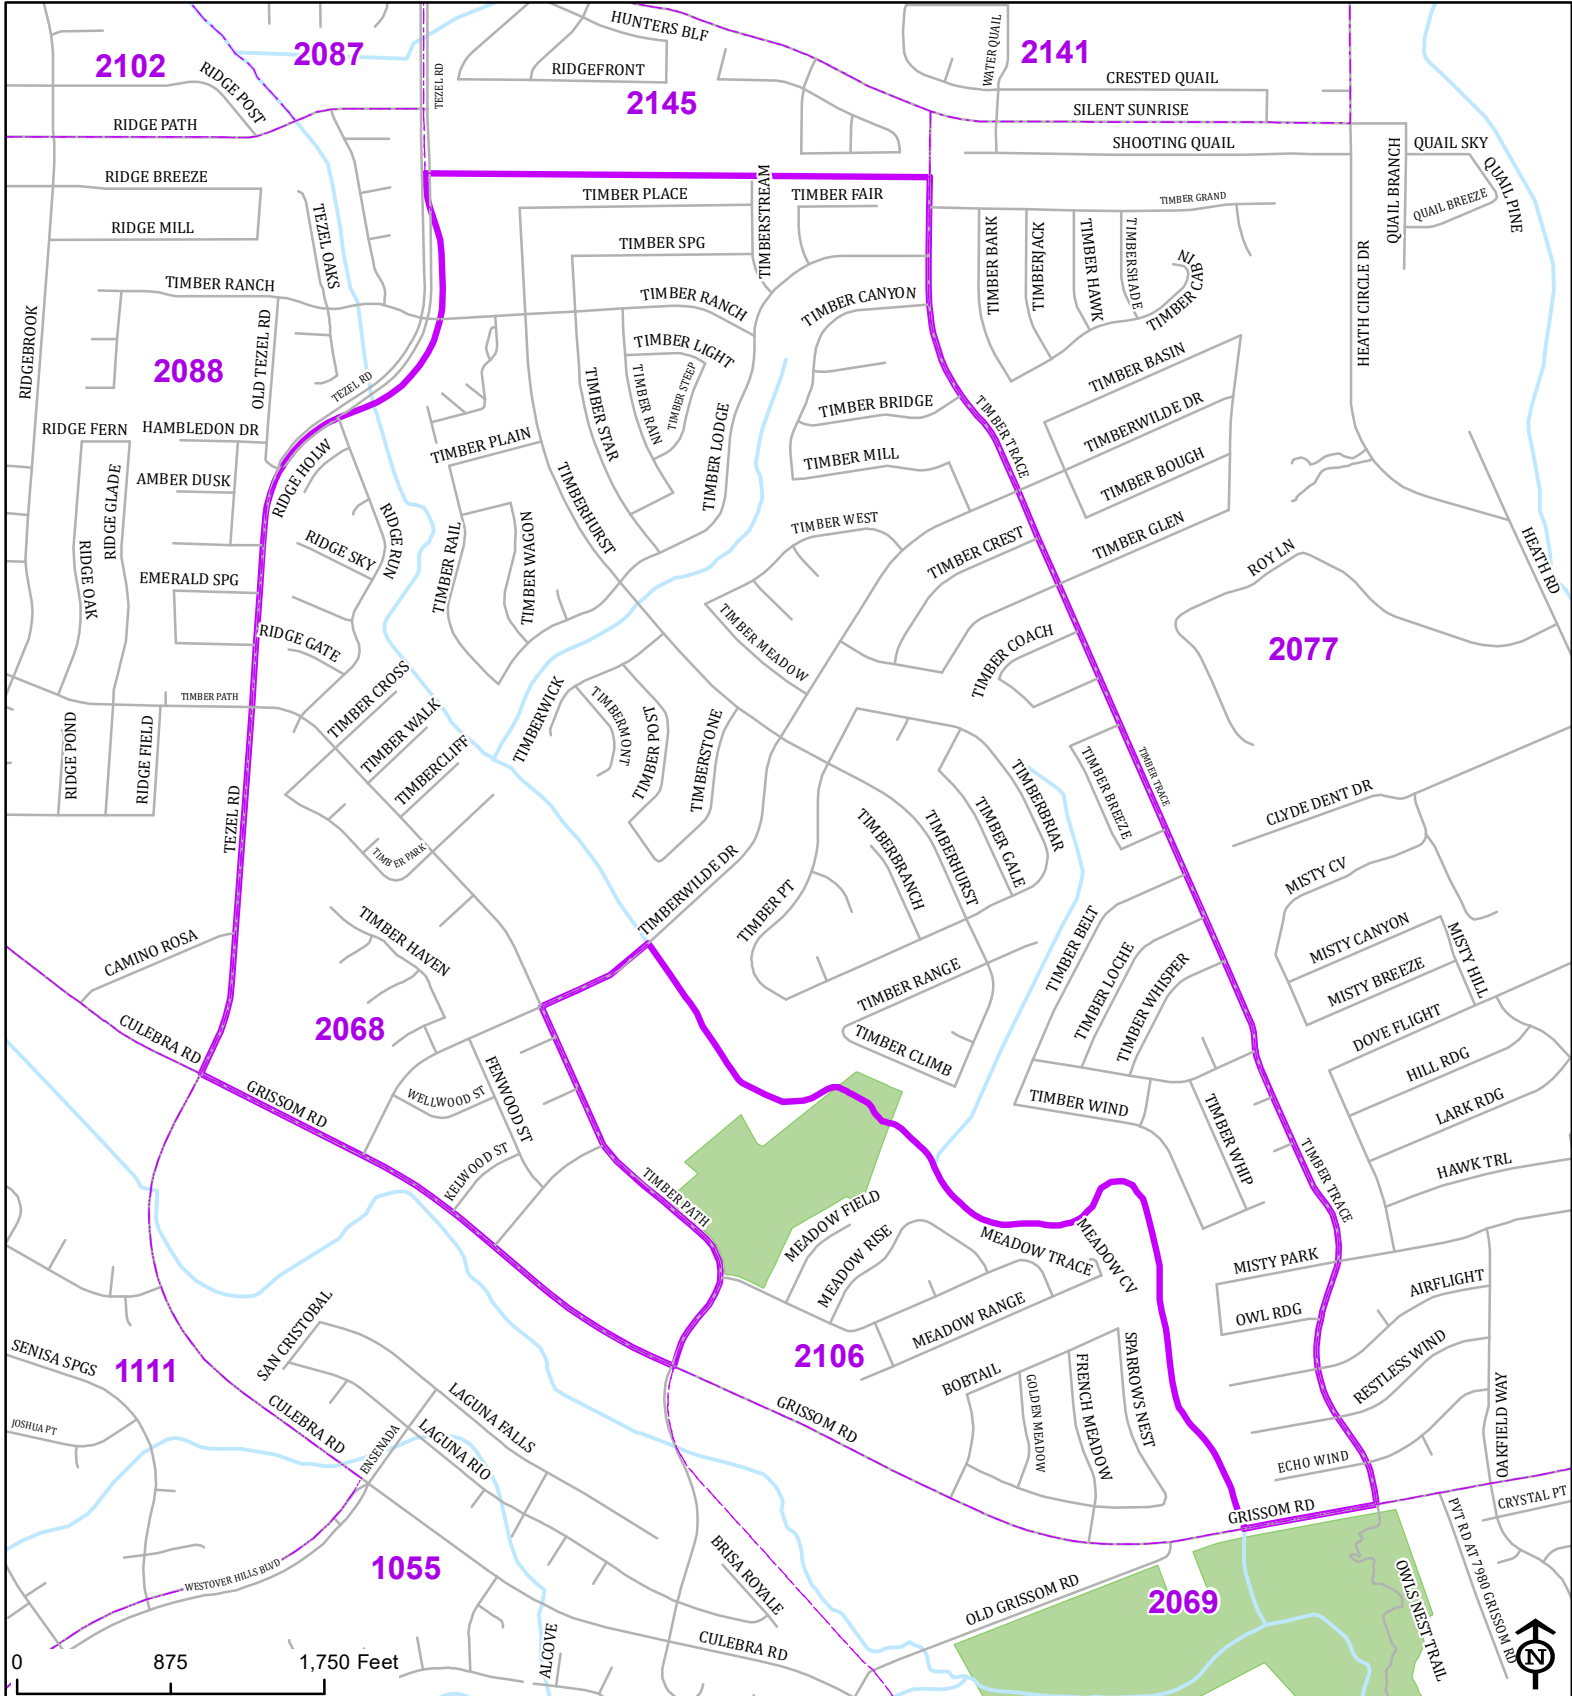

# Bexar County

## Voter Precinct 2068

Prepared for Bexar County Elections  
 1103 S. Frio, Suite 100  
 San Antonio, Texas 78207  
 Web: [elections.bexar.org](http://elections.bexar.org)

**Legend**  
 Streets