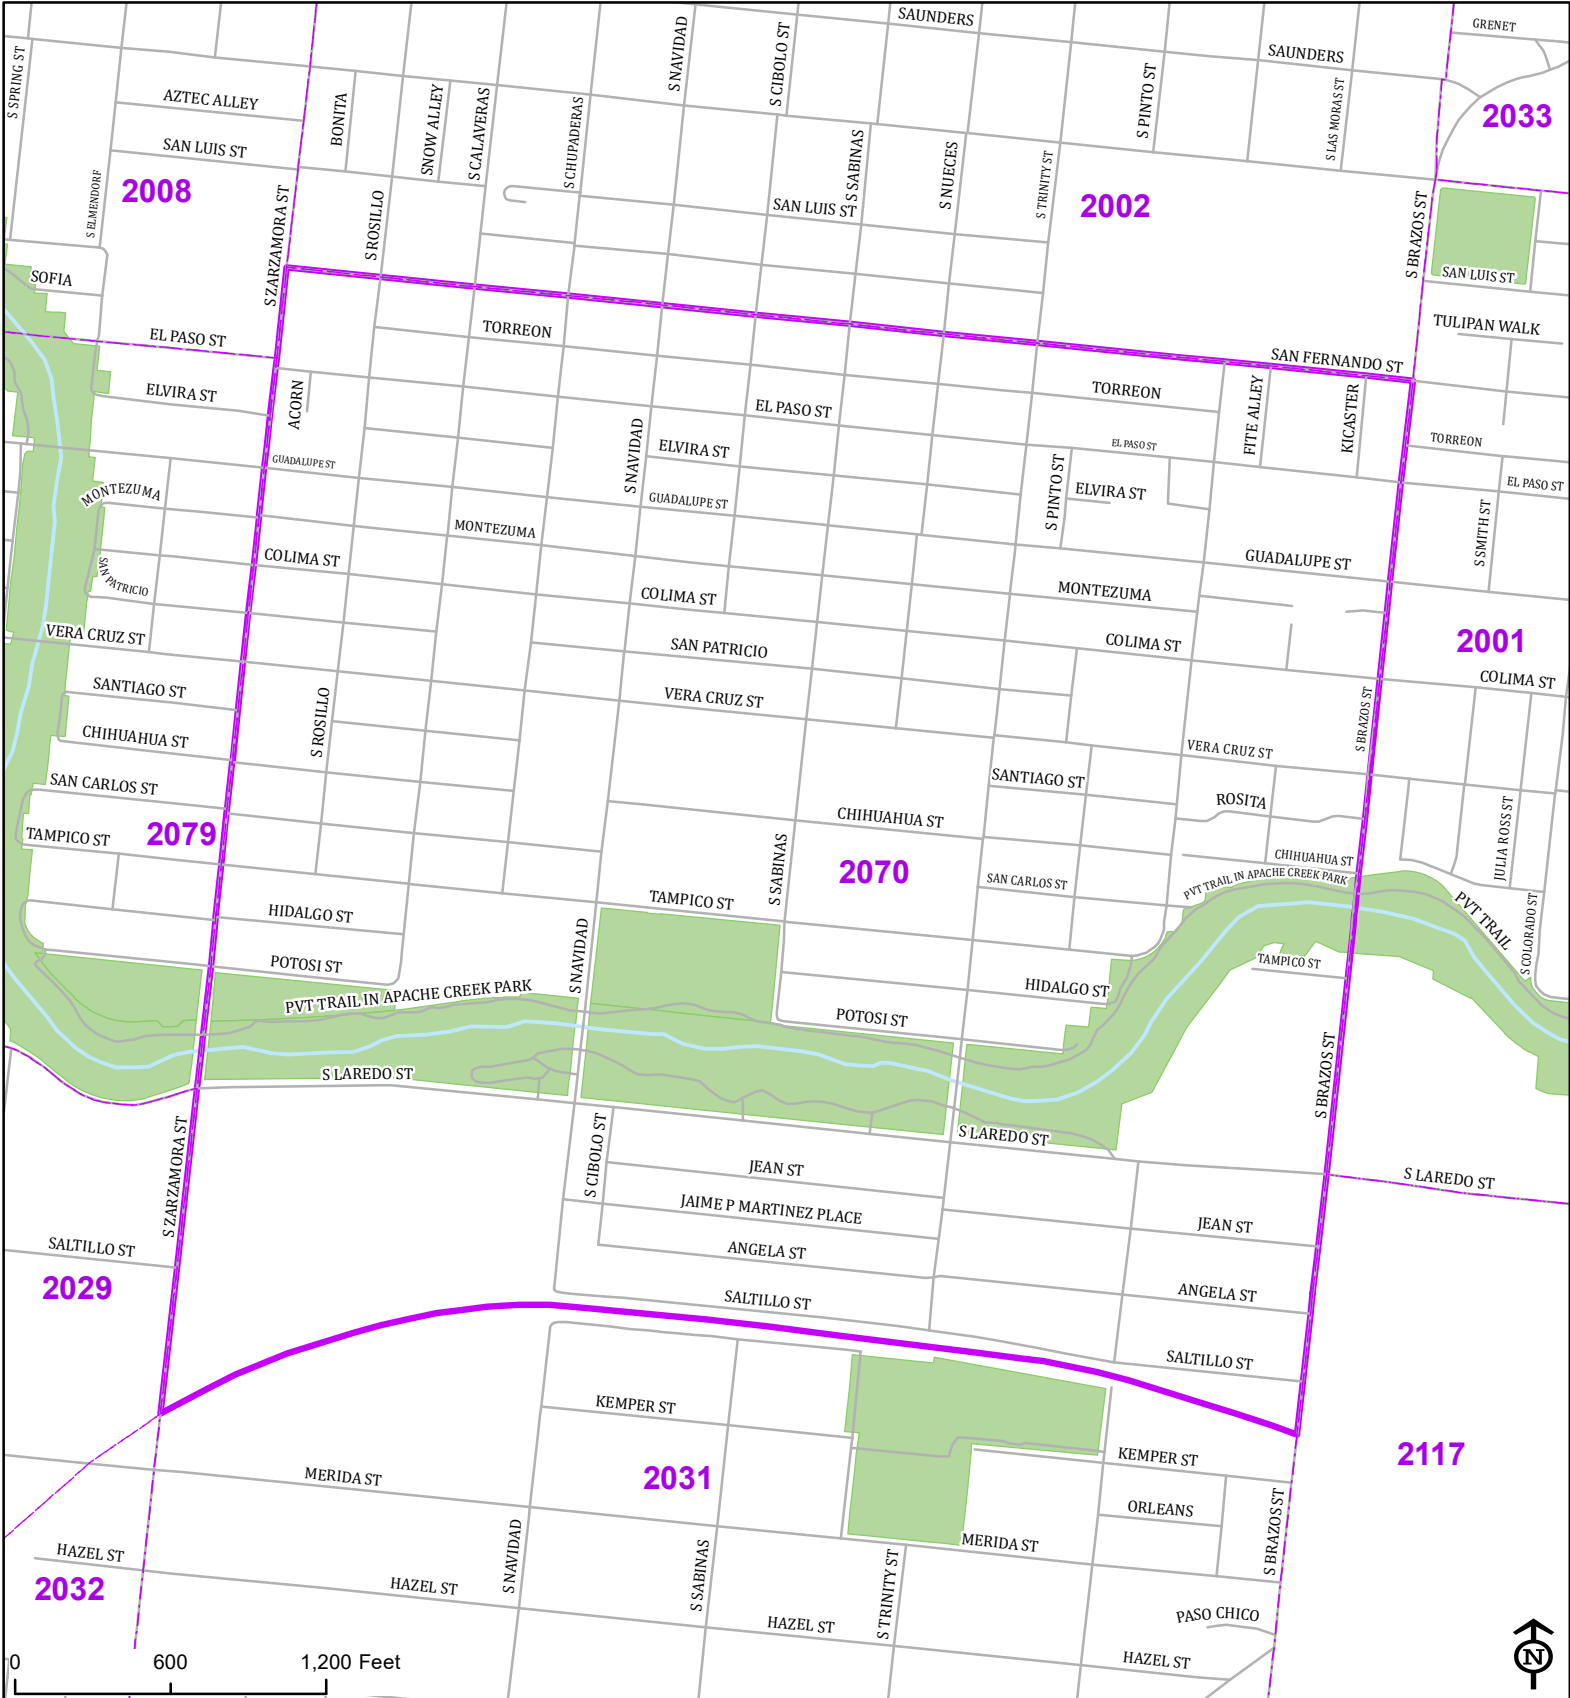

Bexar County

Voter Precinct 2070

Prepared for Bexar County Elections
 1103 S. Frio, Suite 100
 San Antonio, Texas 78207
 Web: elections.bexar.org

Legend
 Streets