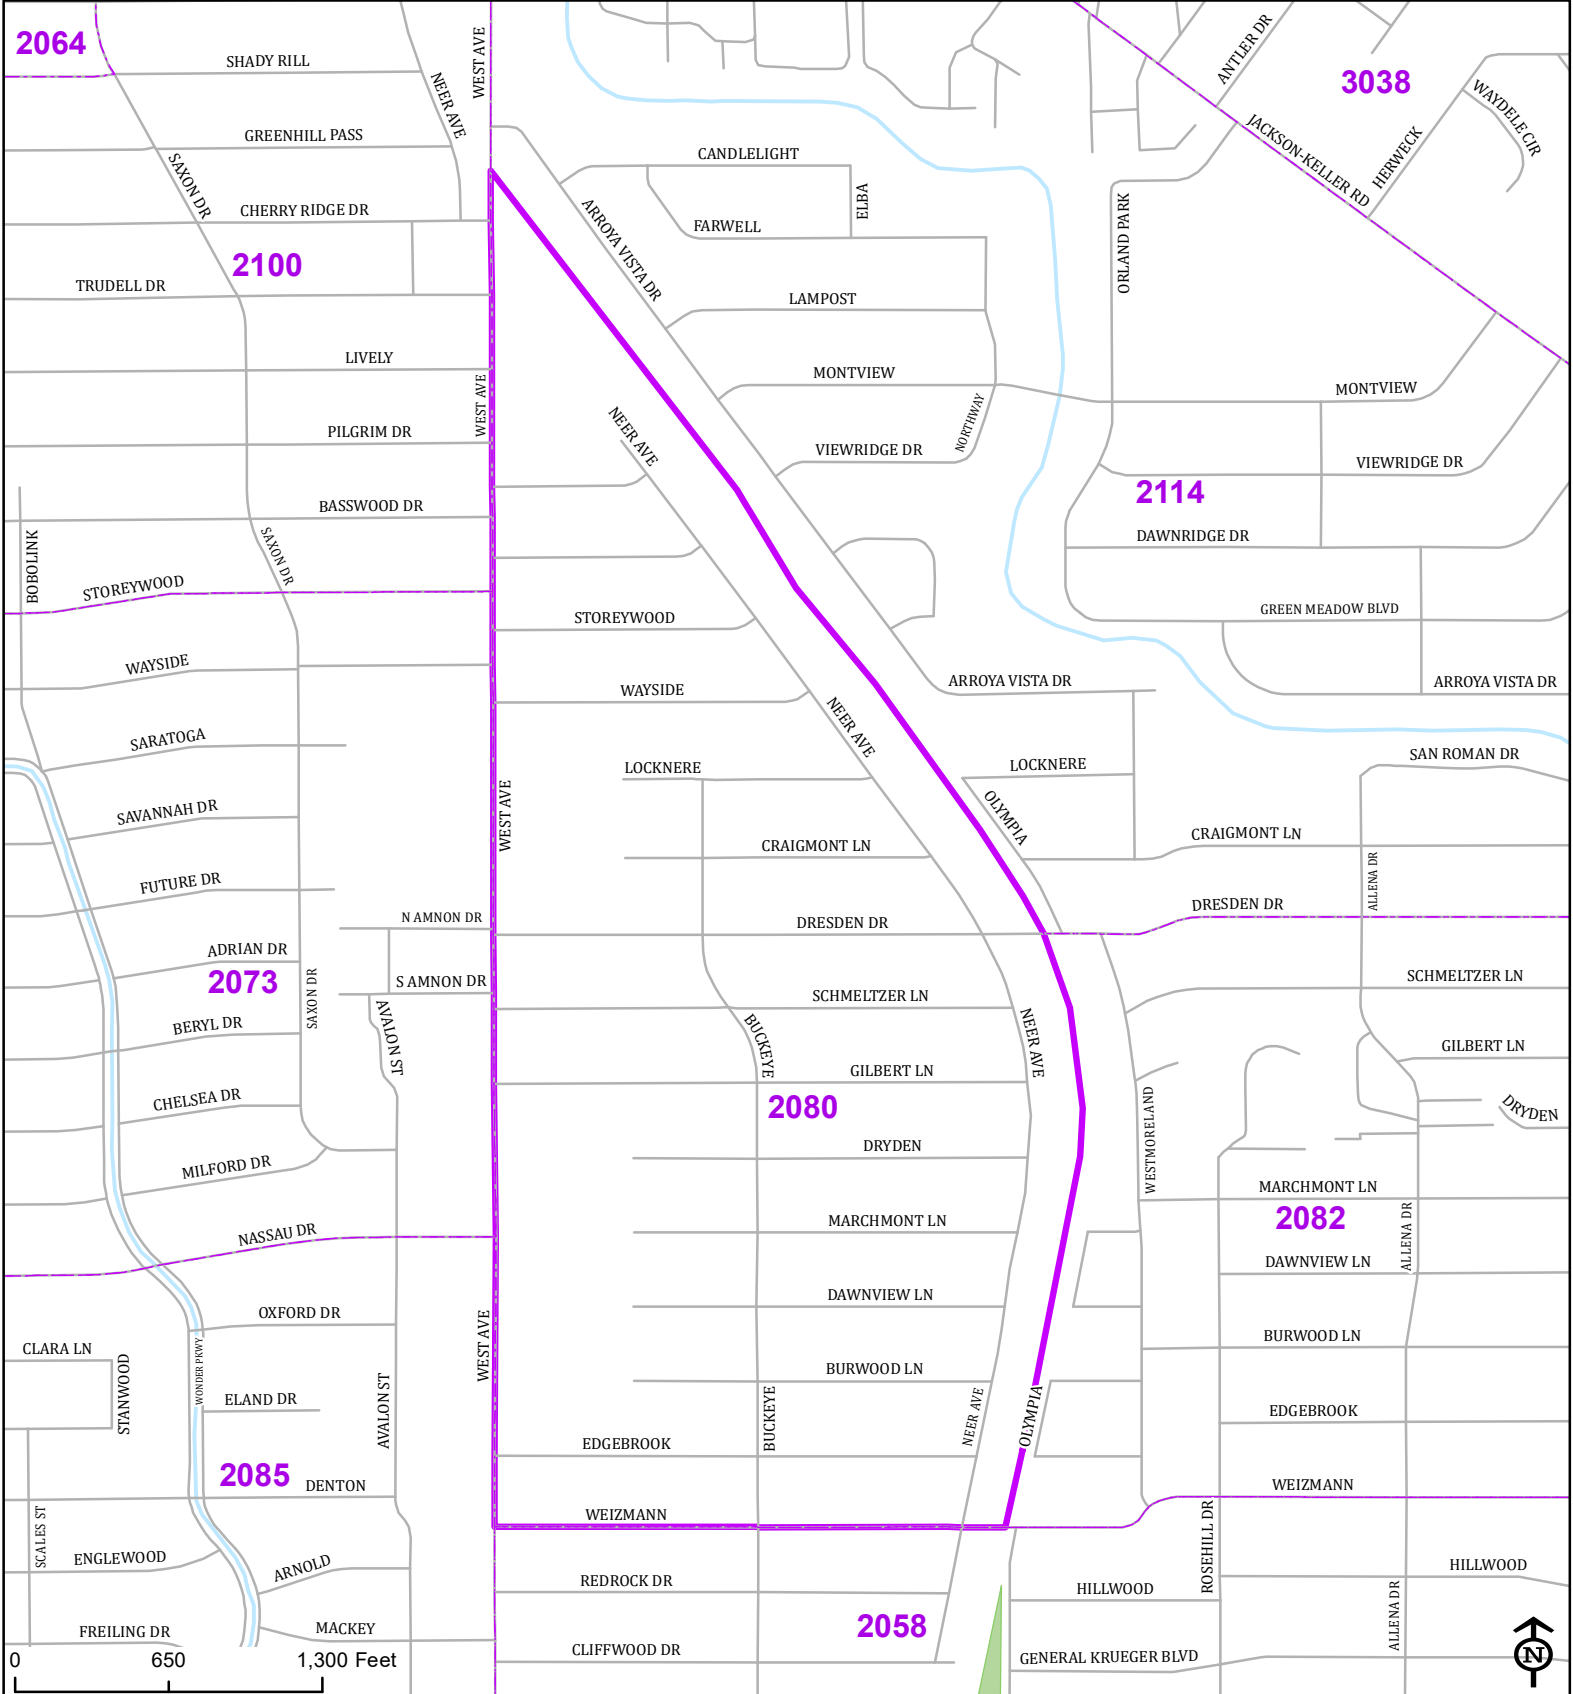

Bexar County

Voter Precinct 2080

Prepared for Bexar County Elections
 1103 S. Frio, Suite 100
 San Antonio, Texas 78207
 Web: elections.bexar.org

Legend
 Streets