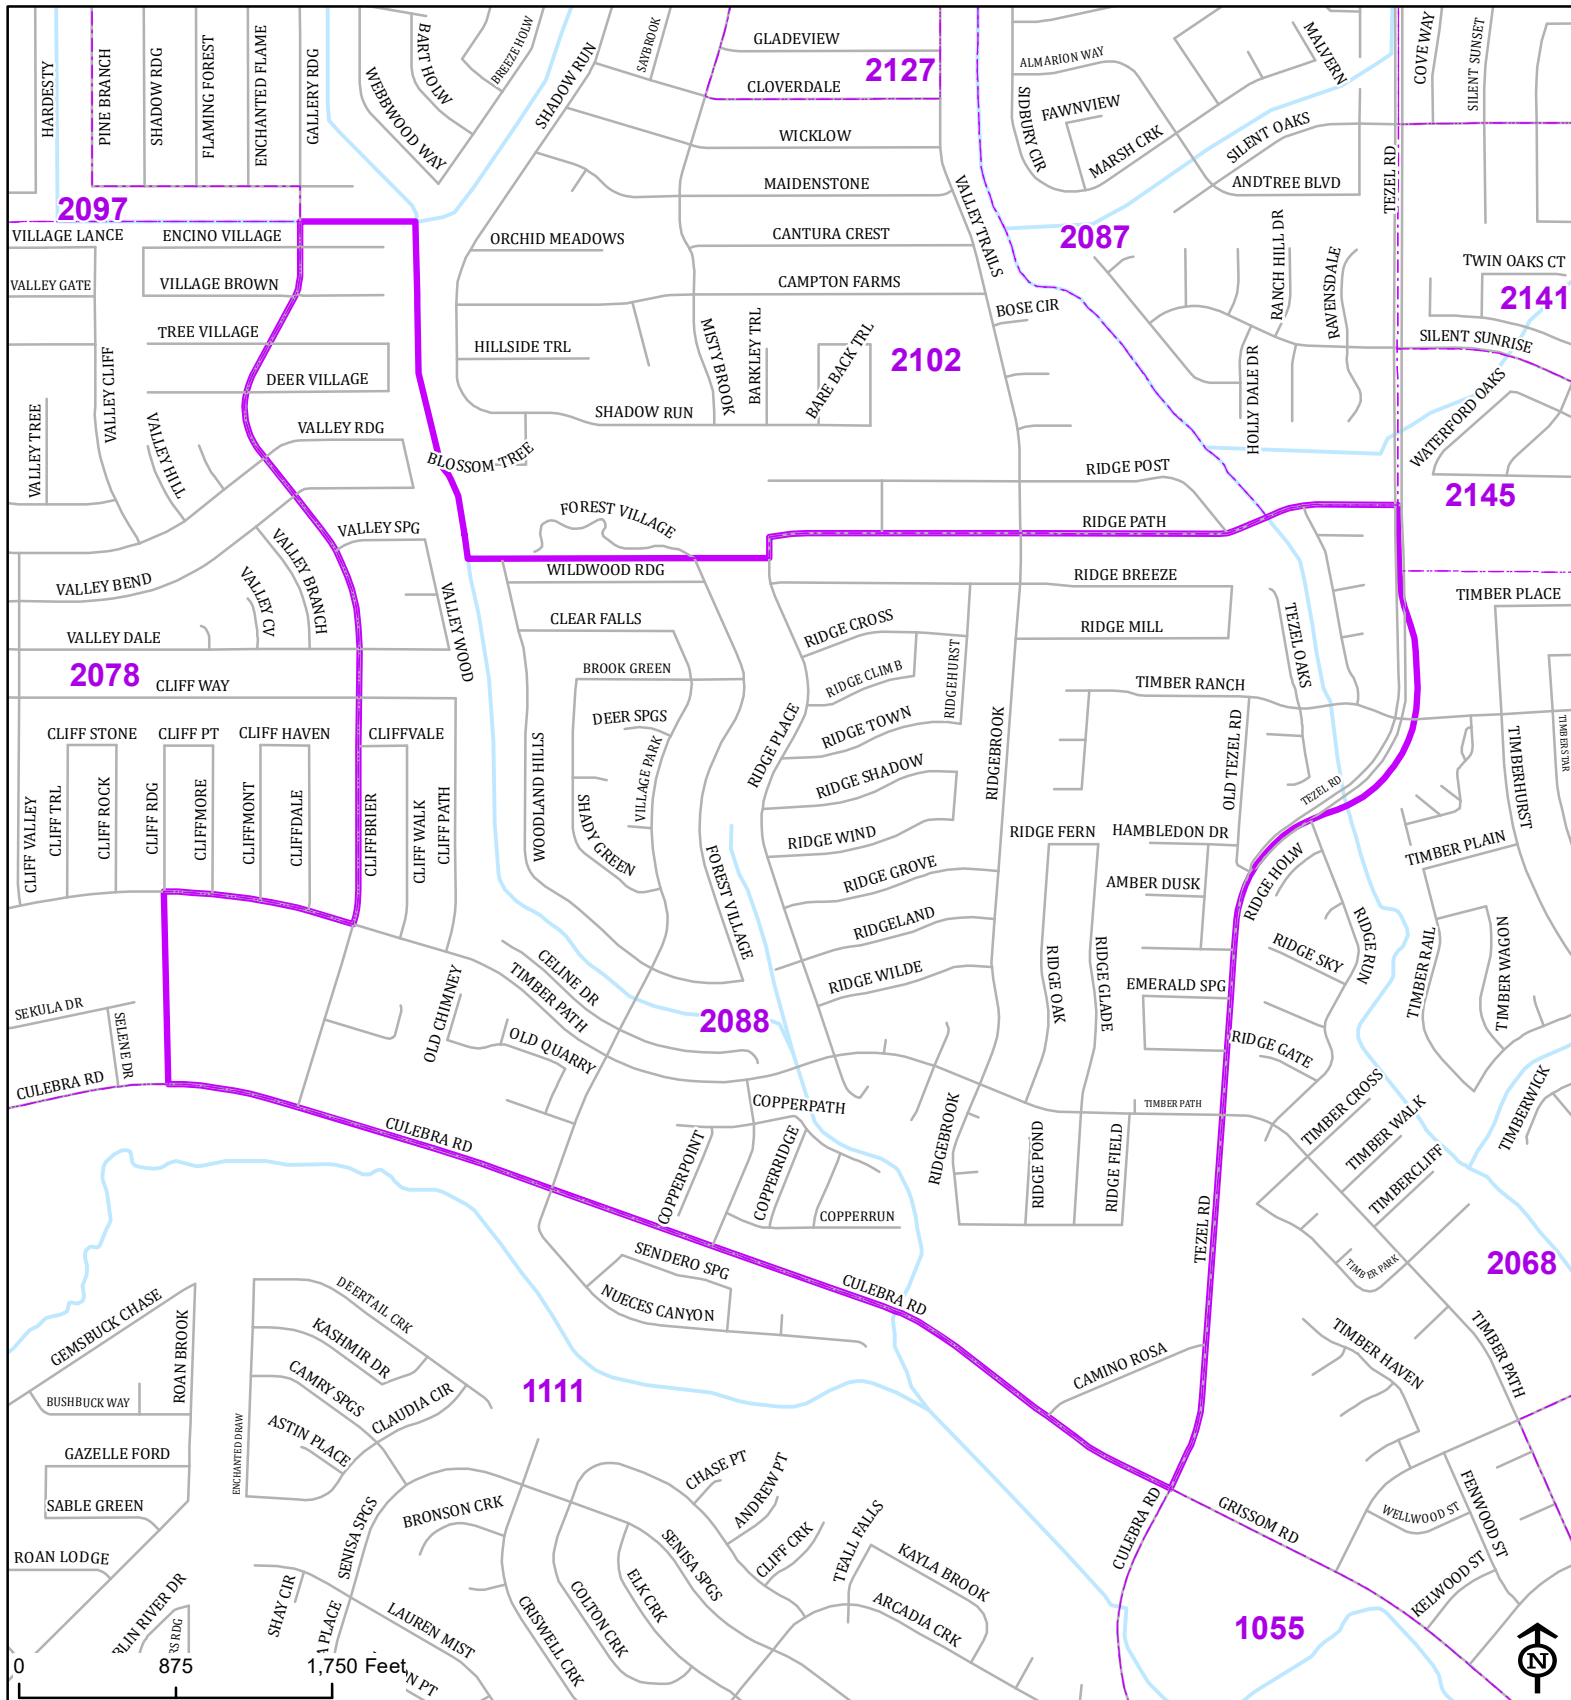

Bexar County

Voter Precinct 2088

Prepared for Bexar County Elections
 1103 S. Frio, Suite 100
 San Antonio, Texas 78207
 Web: elections.bexar.org

Legend
 Streets