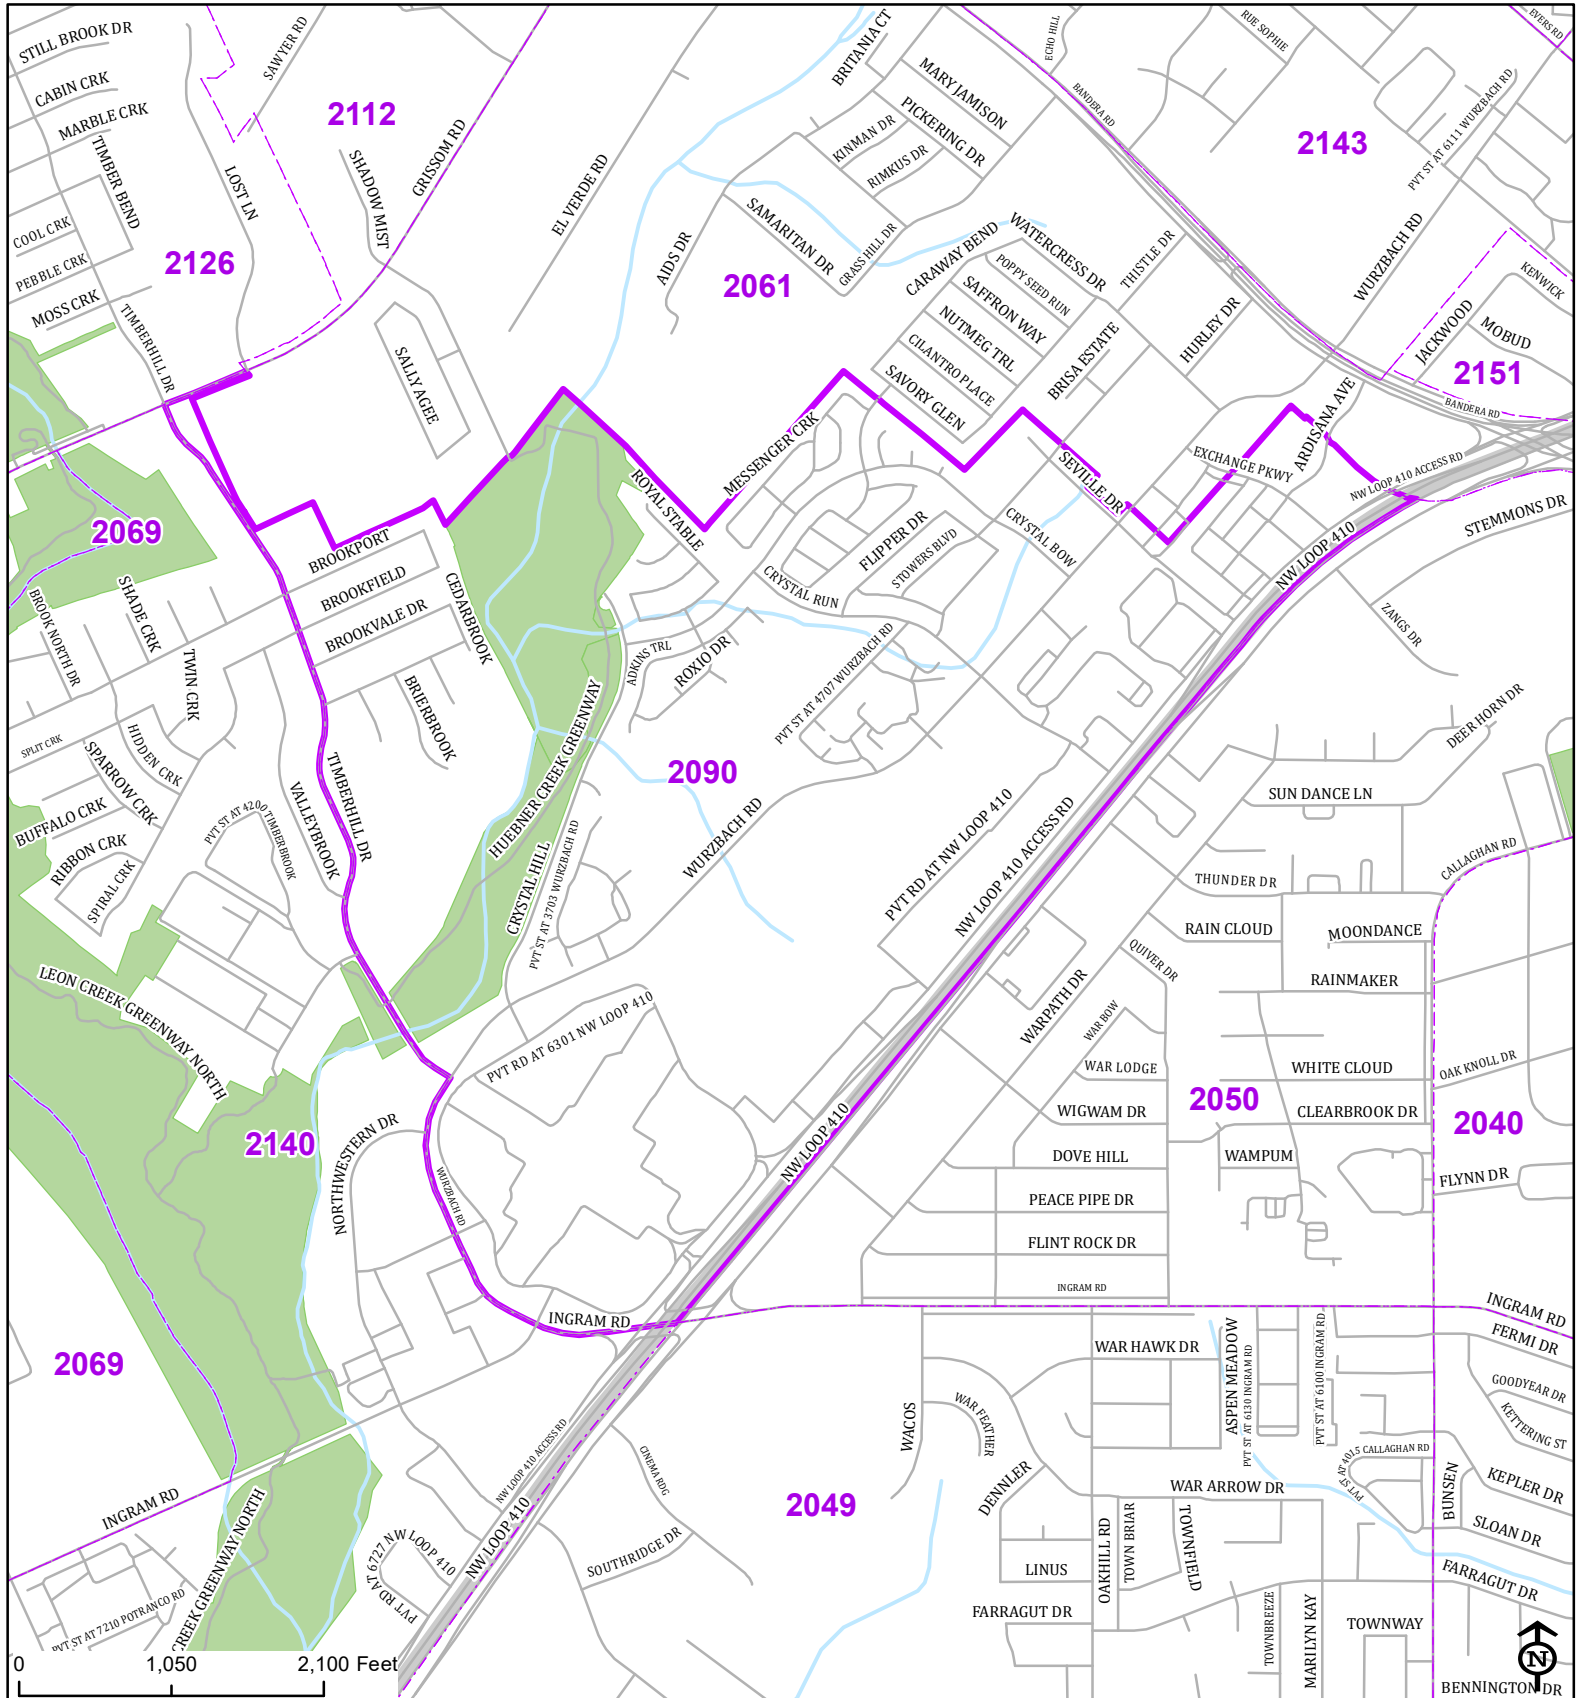

Bexar County Voter Precinct 2090

Prepared for Bexar County Elections
 1103 S. Frio, Suite 100
 San Antonio, Texas 78207
 Web: elections.bexar.org

Legend
 Streets