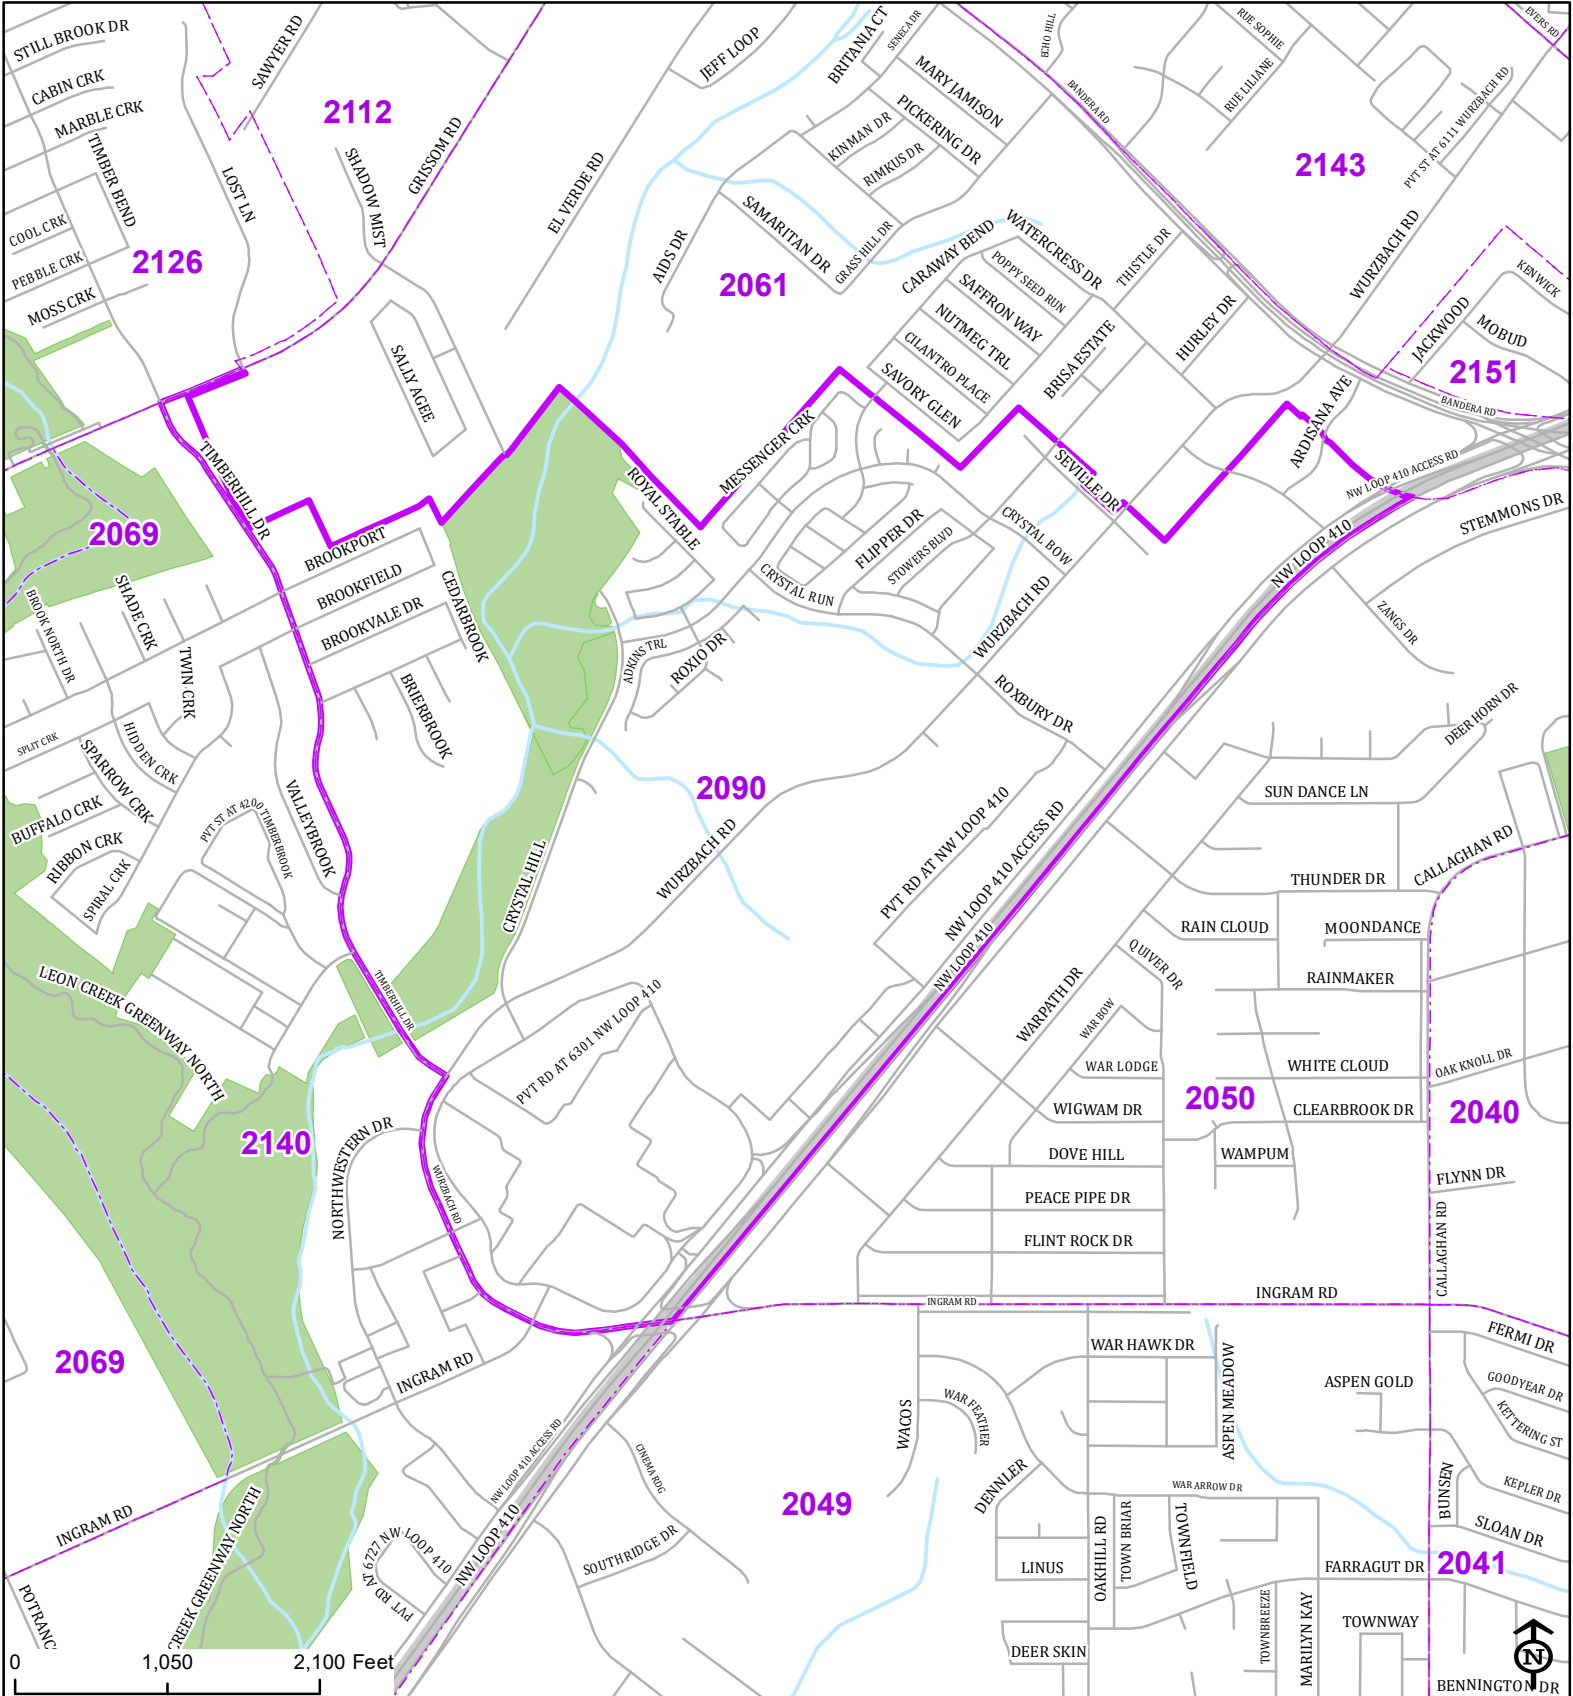

Bexar County

Voter Precinct 2090

Prepared for Bexar County Elections
 1103 S. Frio, Suite 100
 San Antonio, Texas 78207
 Web: elections.bexar.org

Legend
 Streets