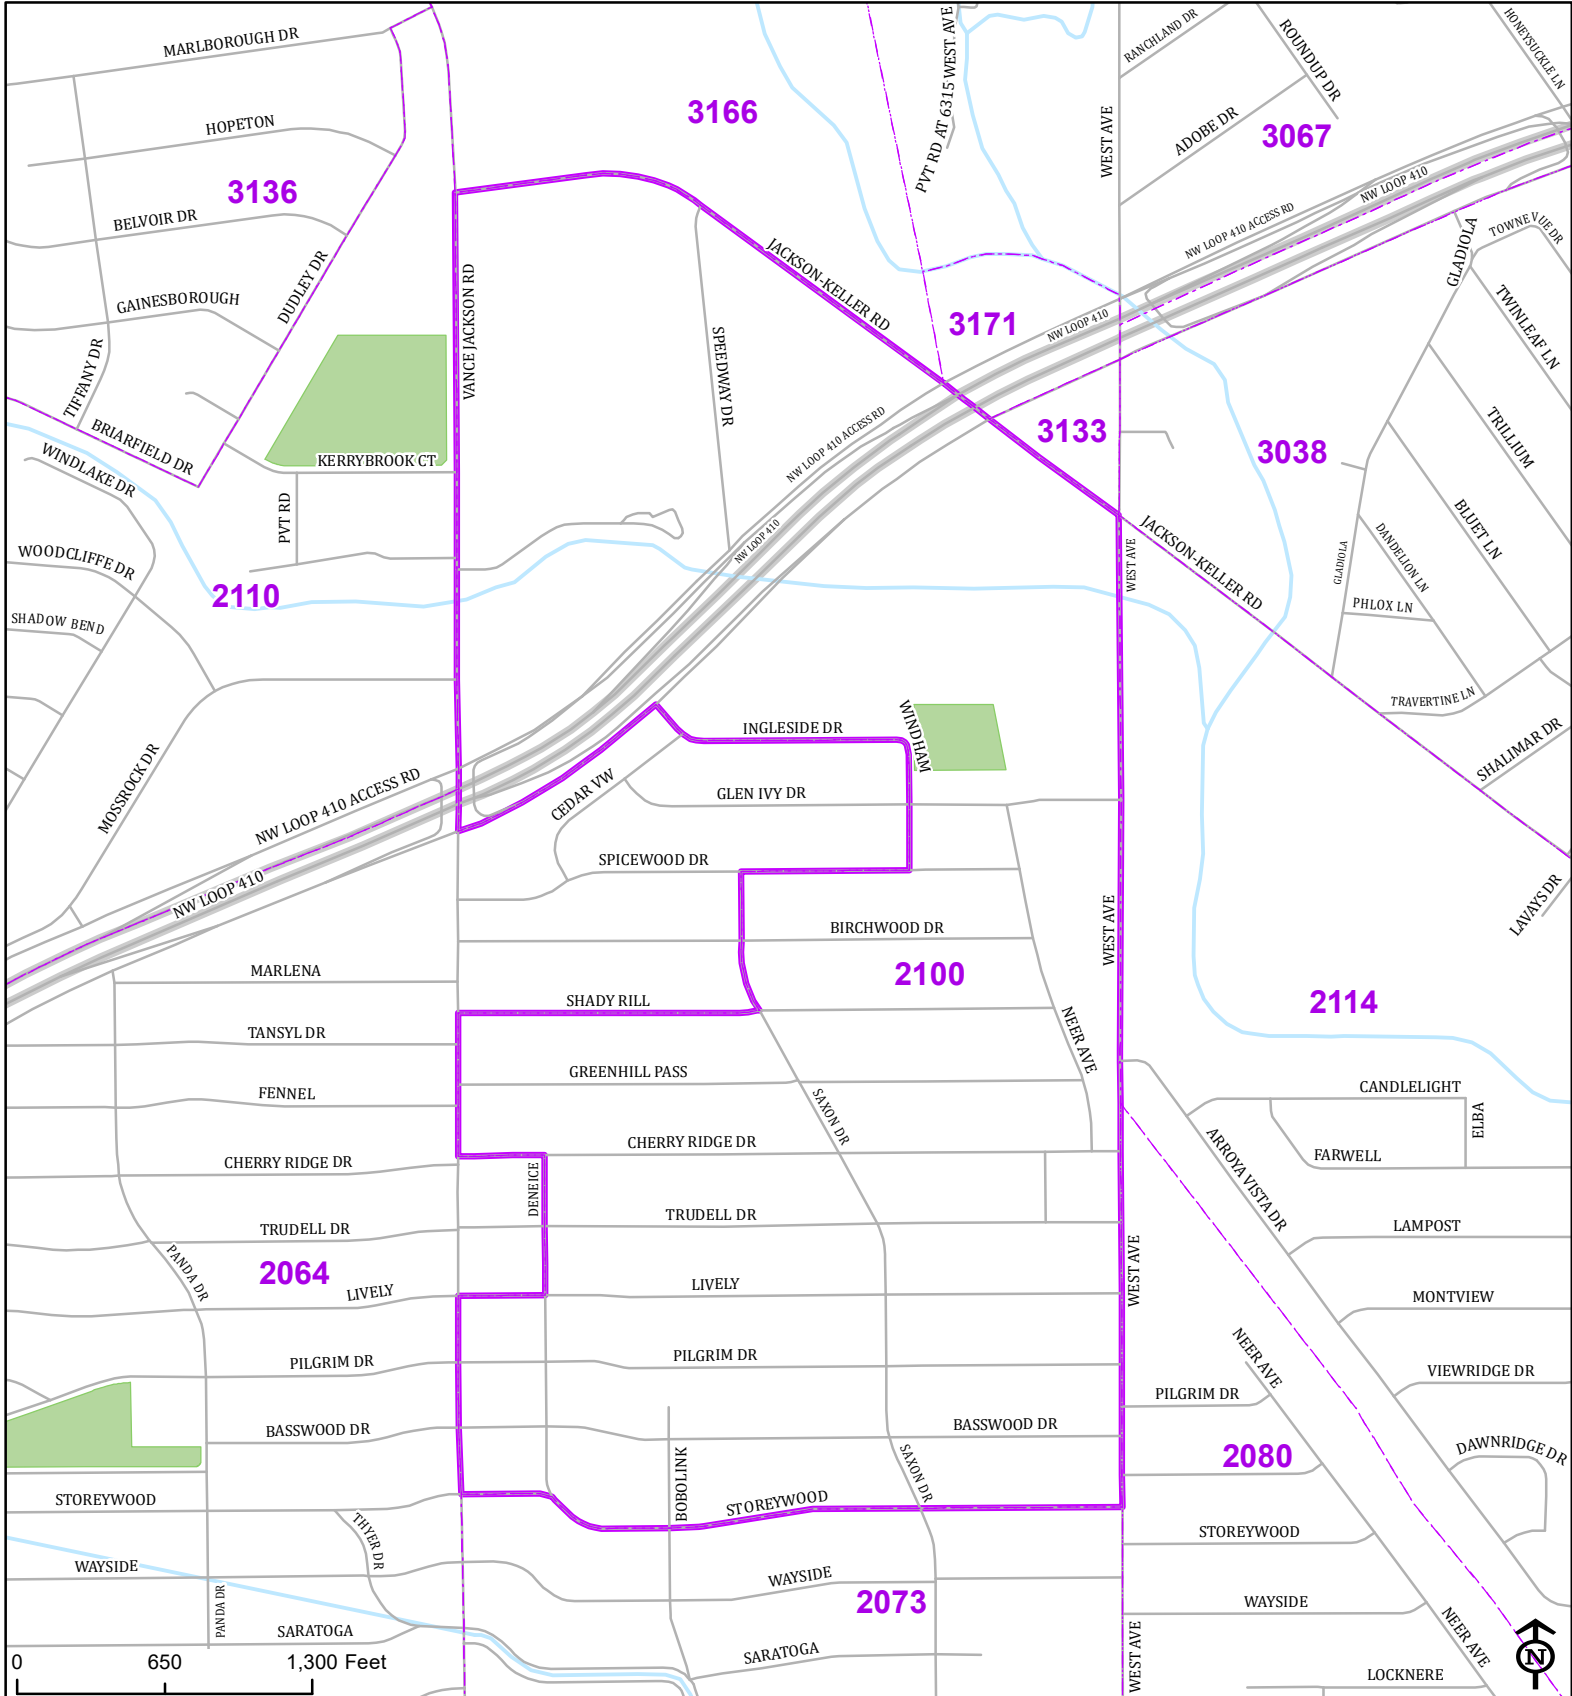

# Bexar County

## Voter Precinct 2100

Prepared for Bexar County Elections  
 1103 S. Frio, Suite 100  
 San Antonio, Texas 78207  
 Web: [elections.bexar.org](http://elections.bexar.org)

**Legend**  
 Streets