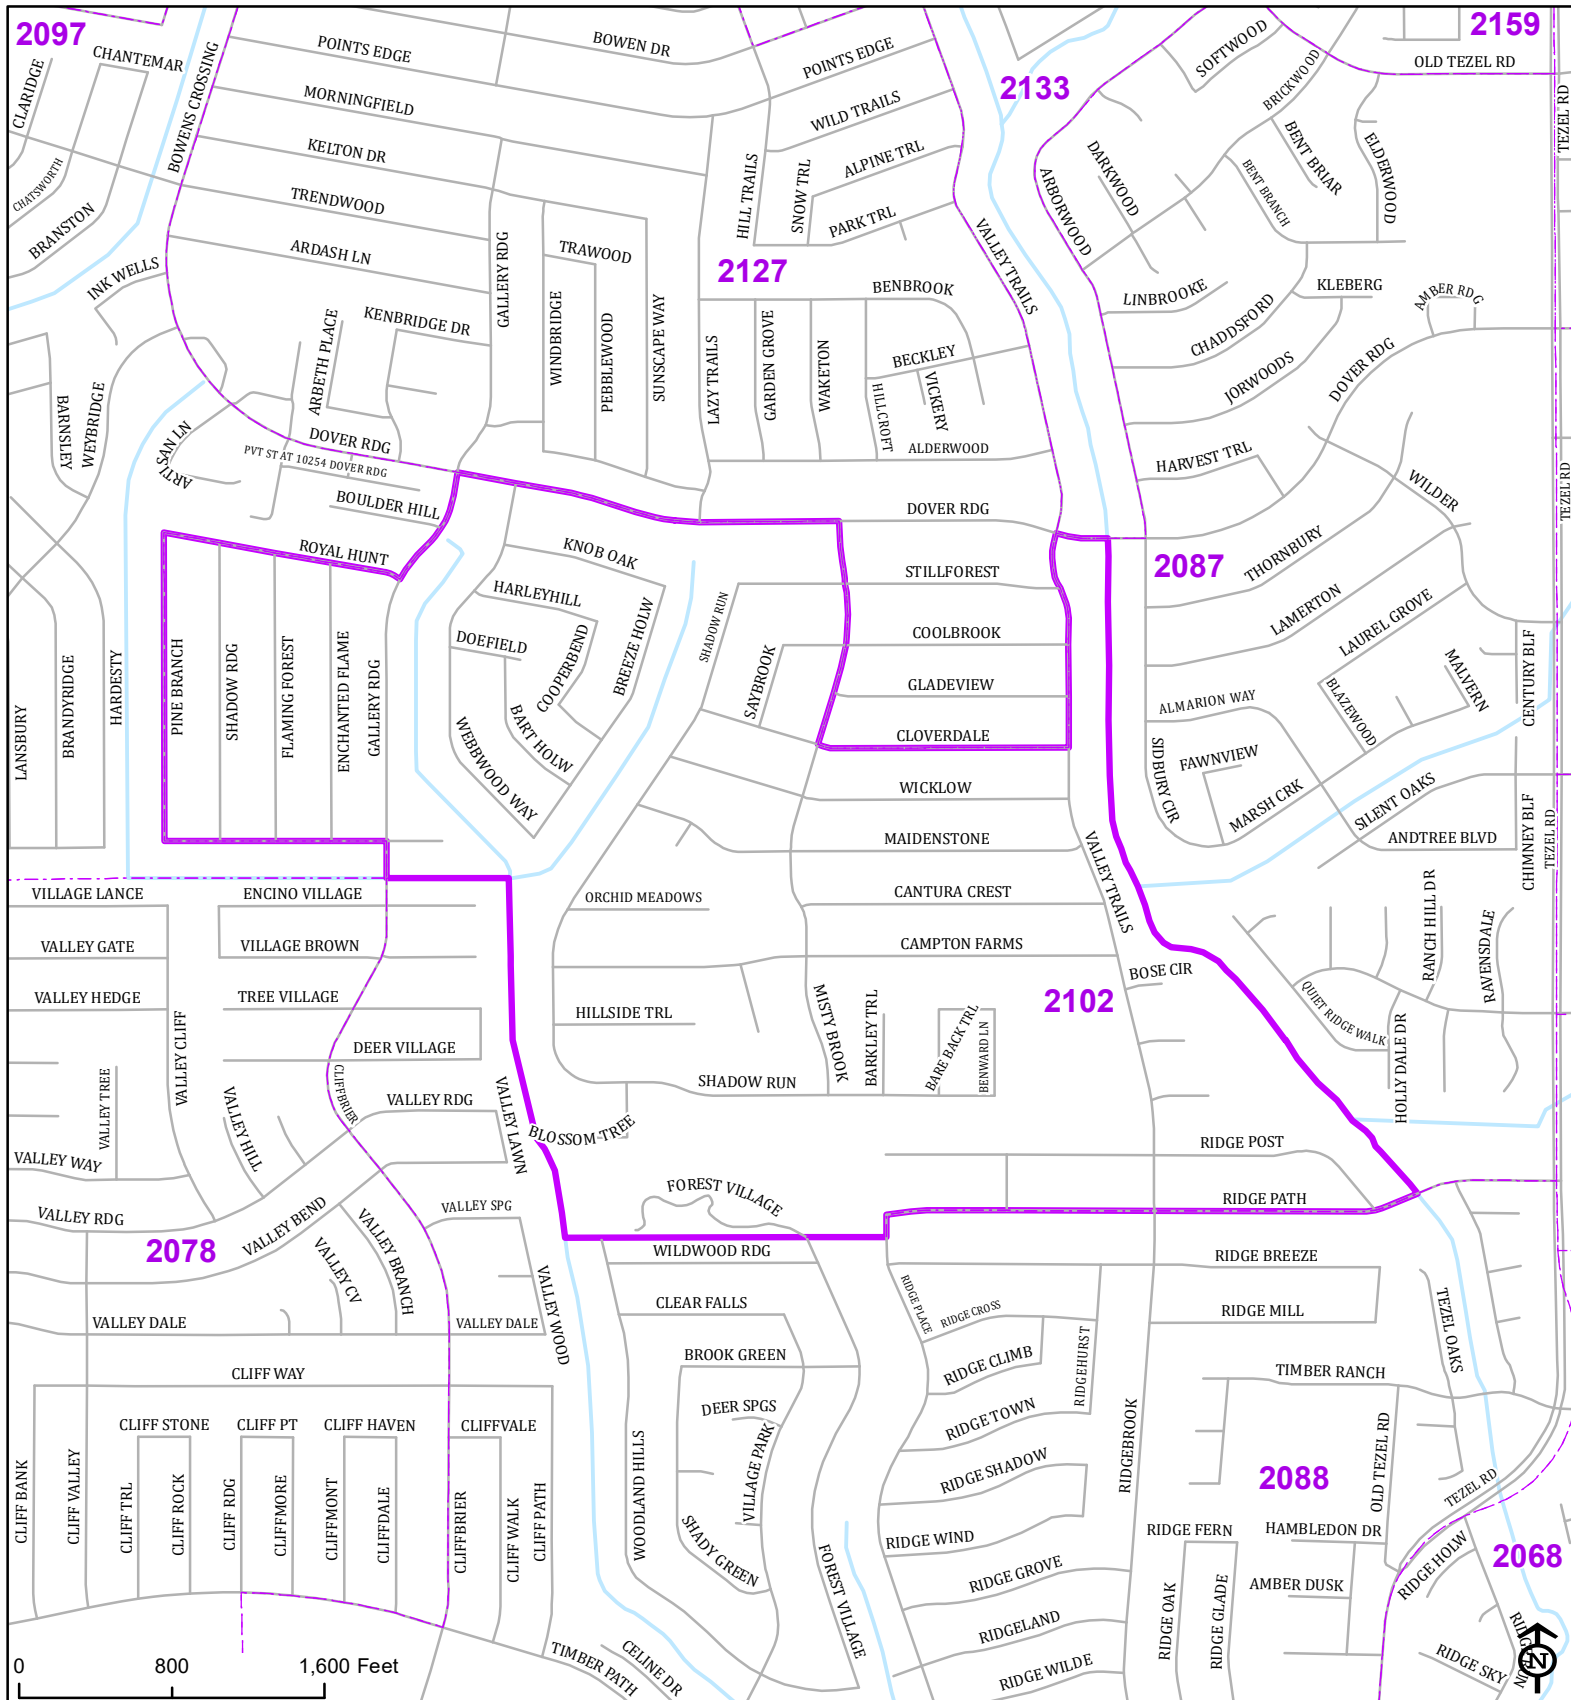

Bexar County

Voter Precinct 2102

Prepared for Bexar County Elections
 1103 S. Frio, Suite 100
 San Antonio, Texas 78207
 Web: elections.bexar.org

Legend
 Streets