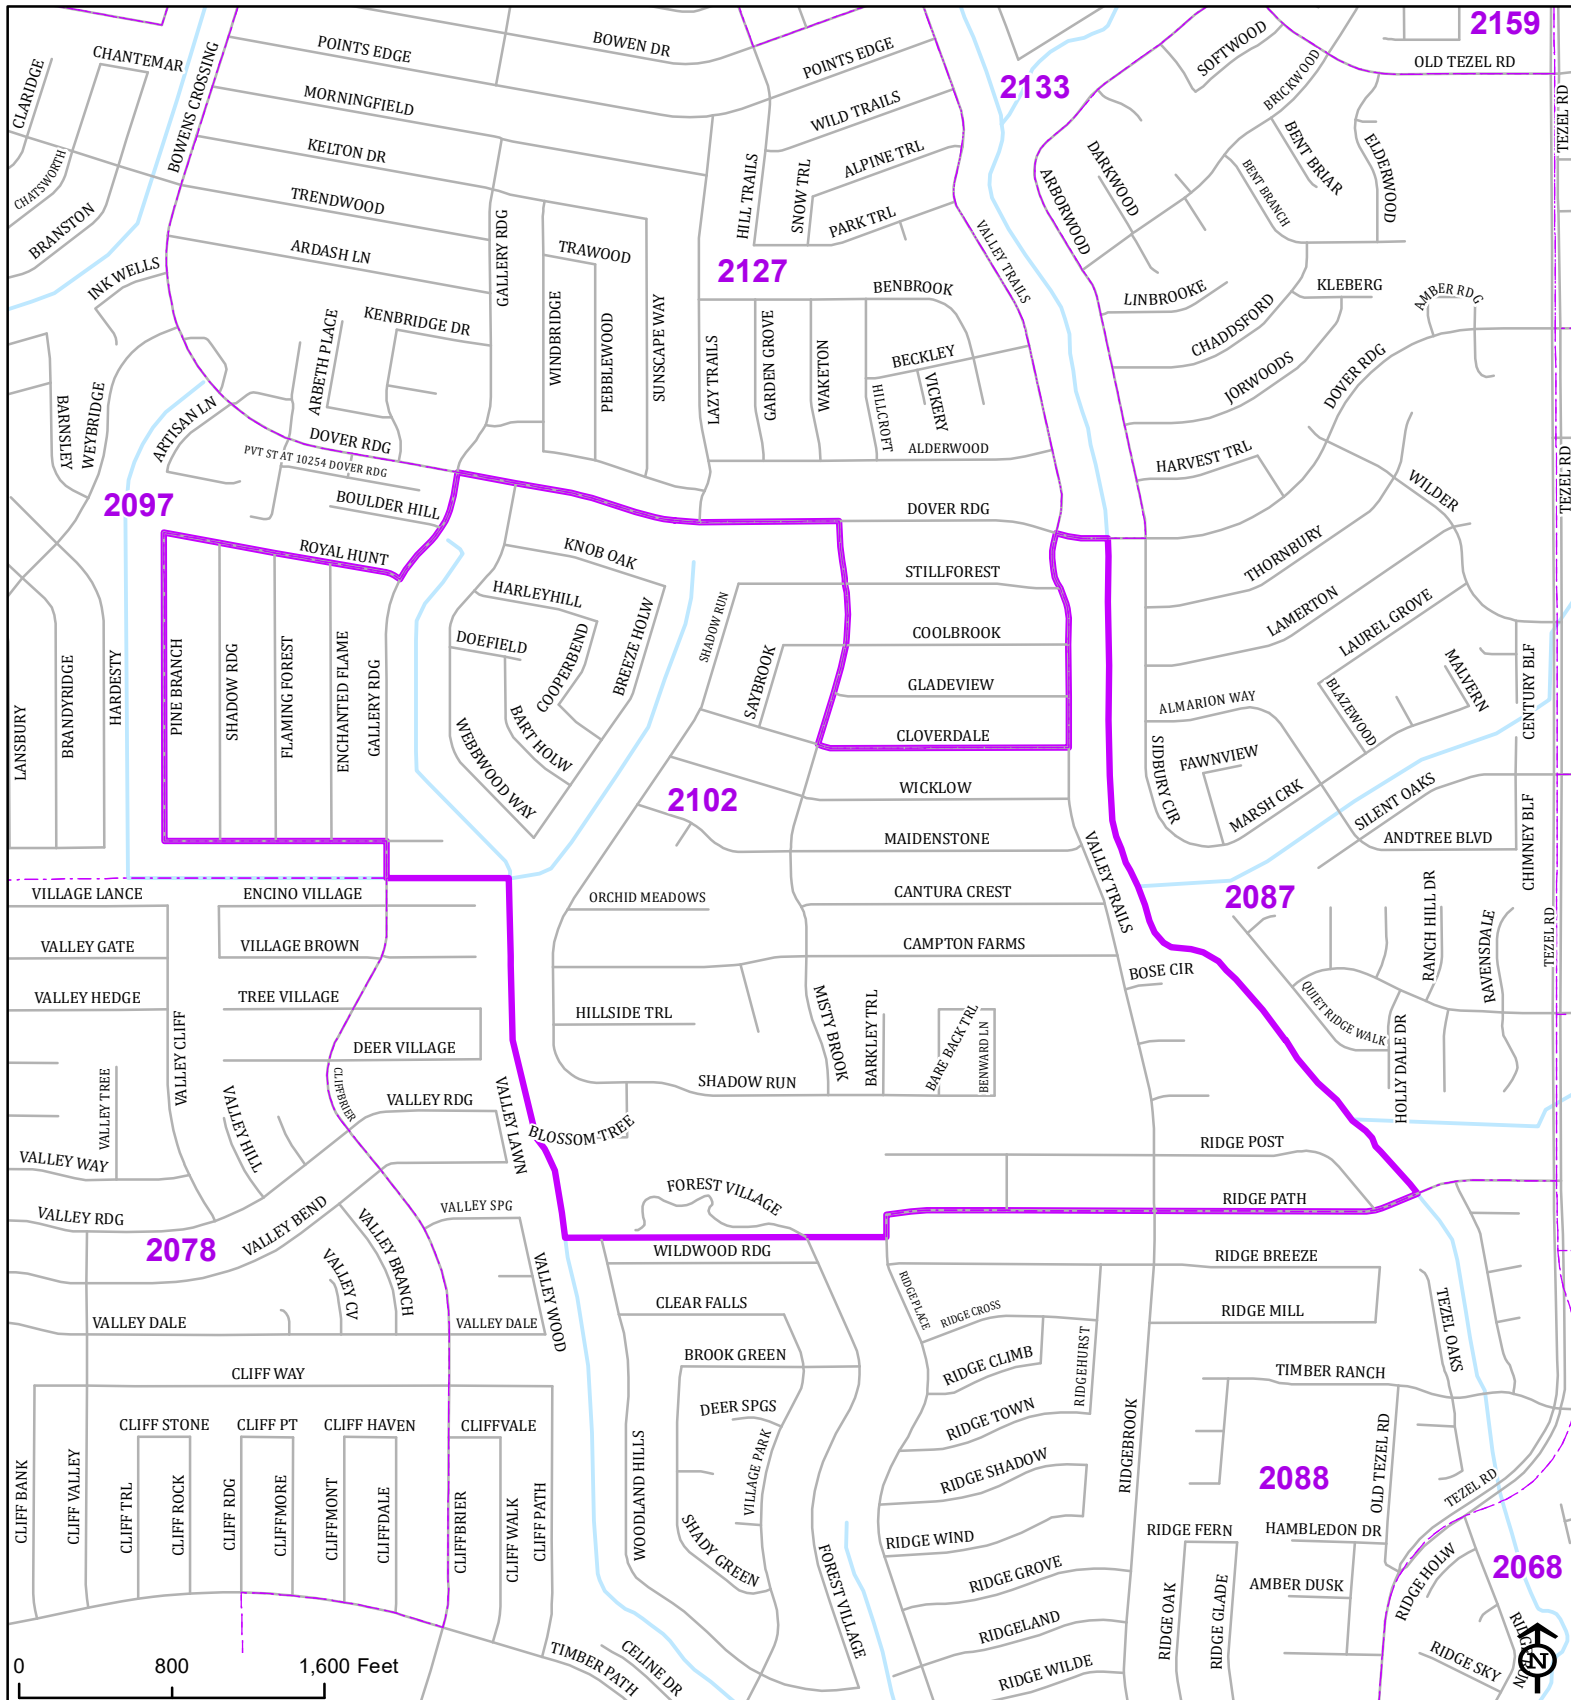

Bexar County

Voter Precinct 2102

Prepared for Bexar County Elections
 1103 S. Frio, Suite 100
 San Antonio, Texas 78207
 Web: elections.bexar.org

Legend
 Streets