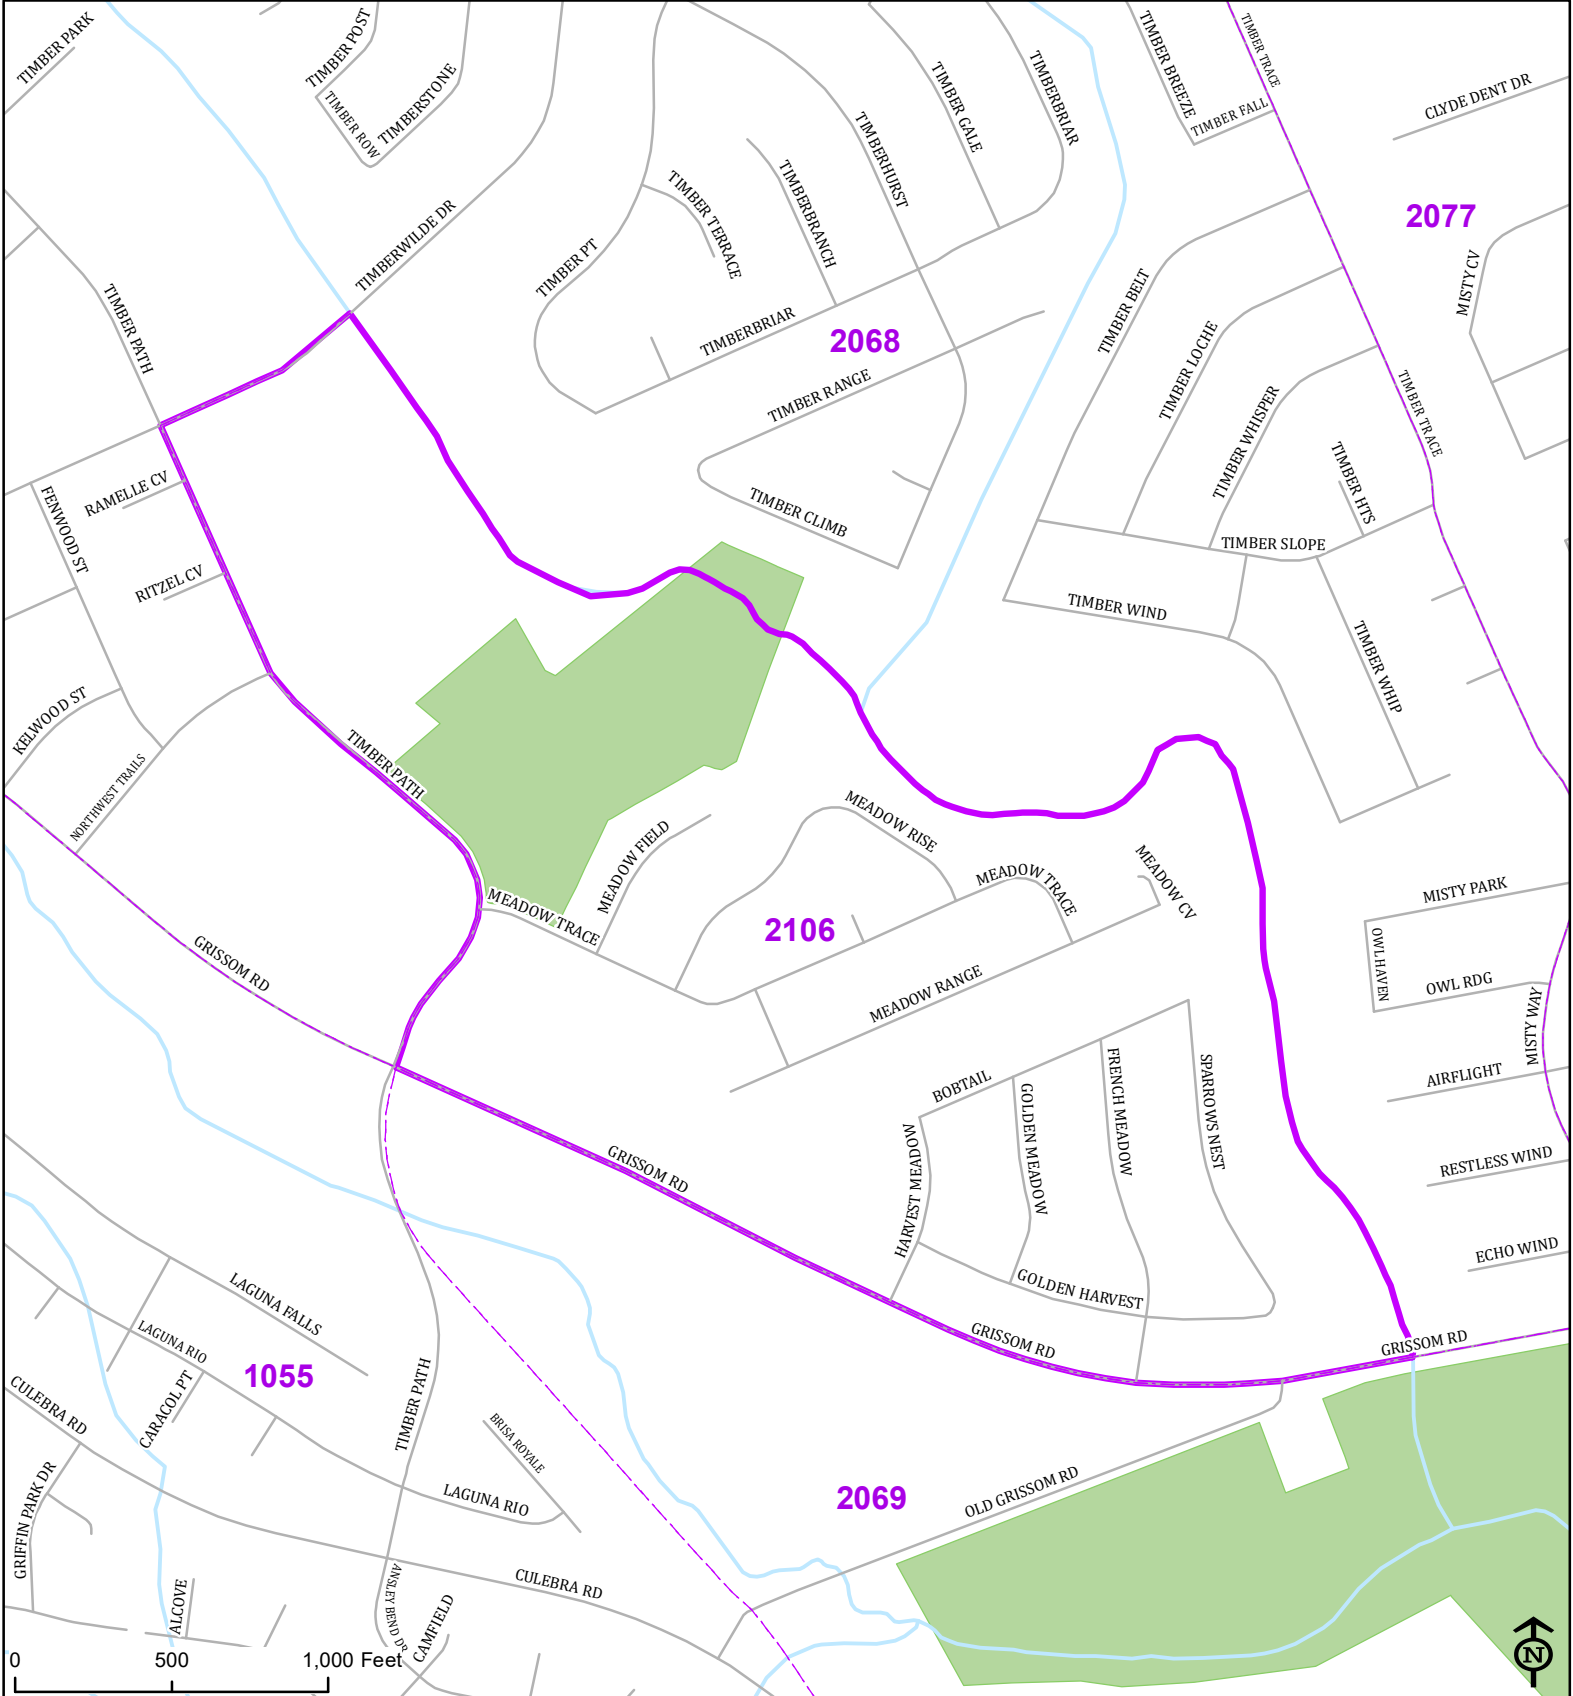

Bexar County

Voter Precinct 2106

Prepared for Bexar County Elections
 1103 S. Frio, Suite 100
 San Antonio, Texas 78207
 Web: elections.bexar.org

Legend
 Streets